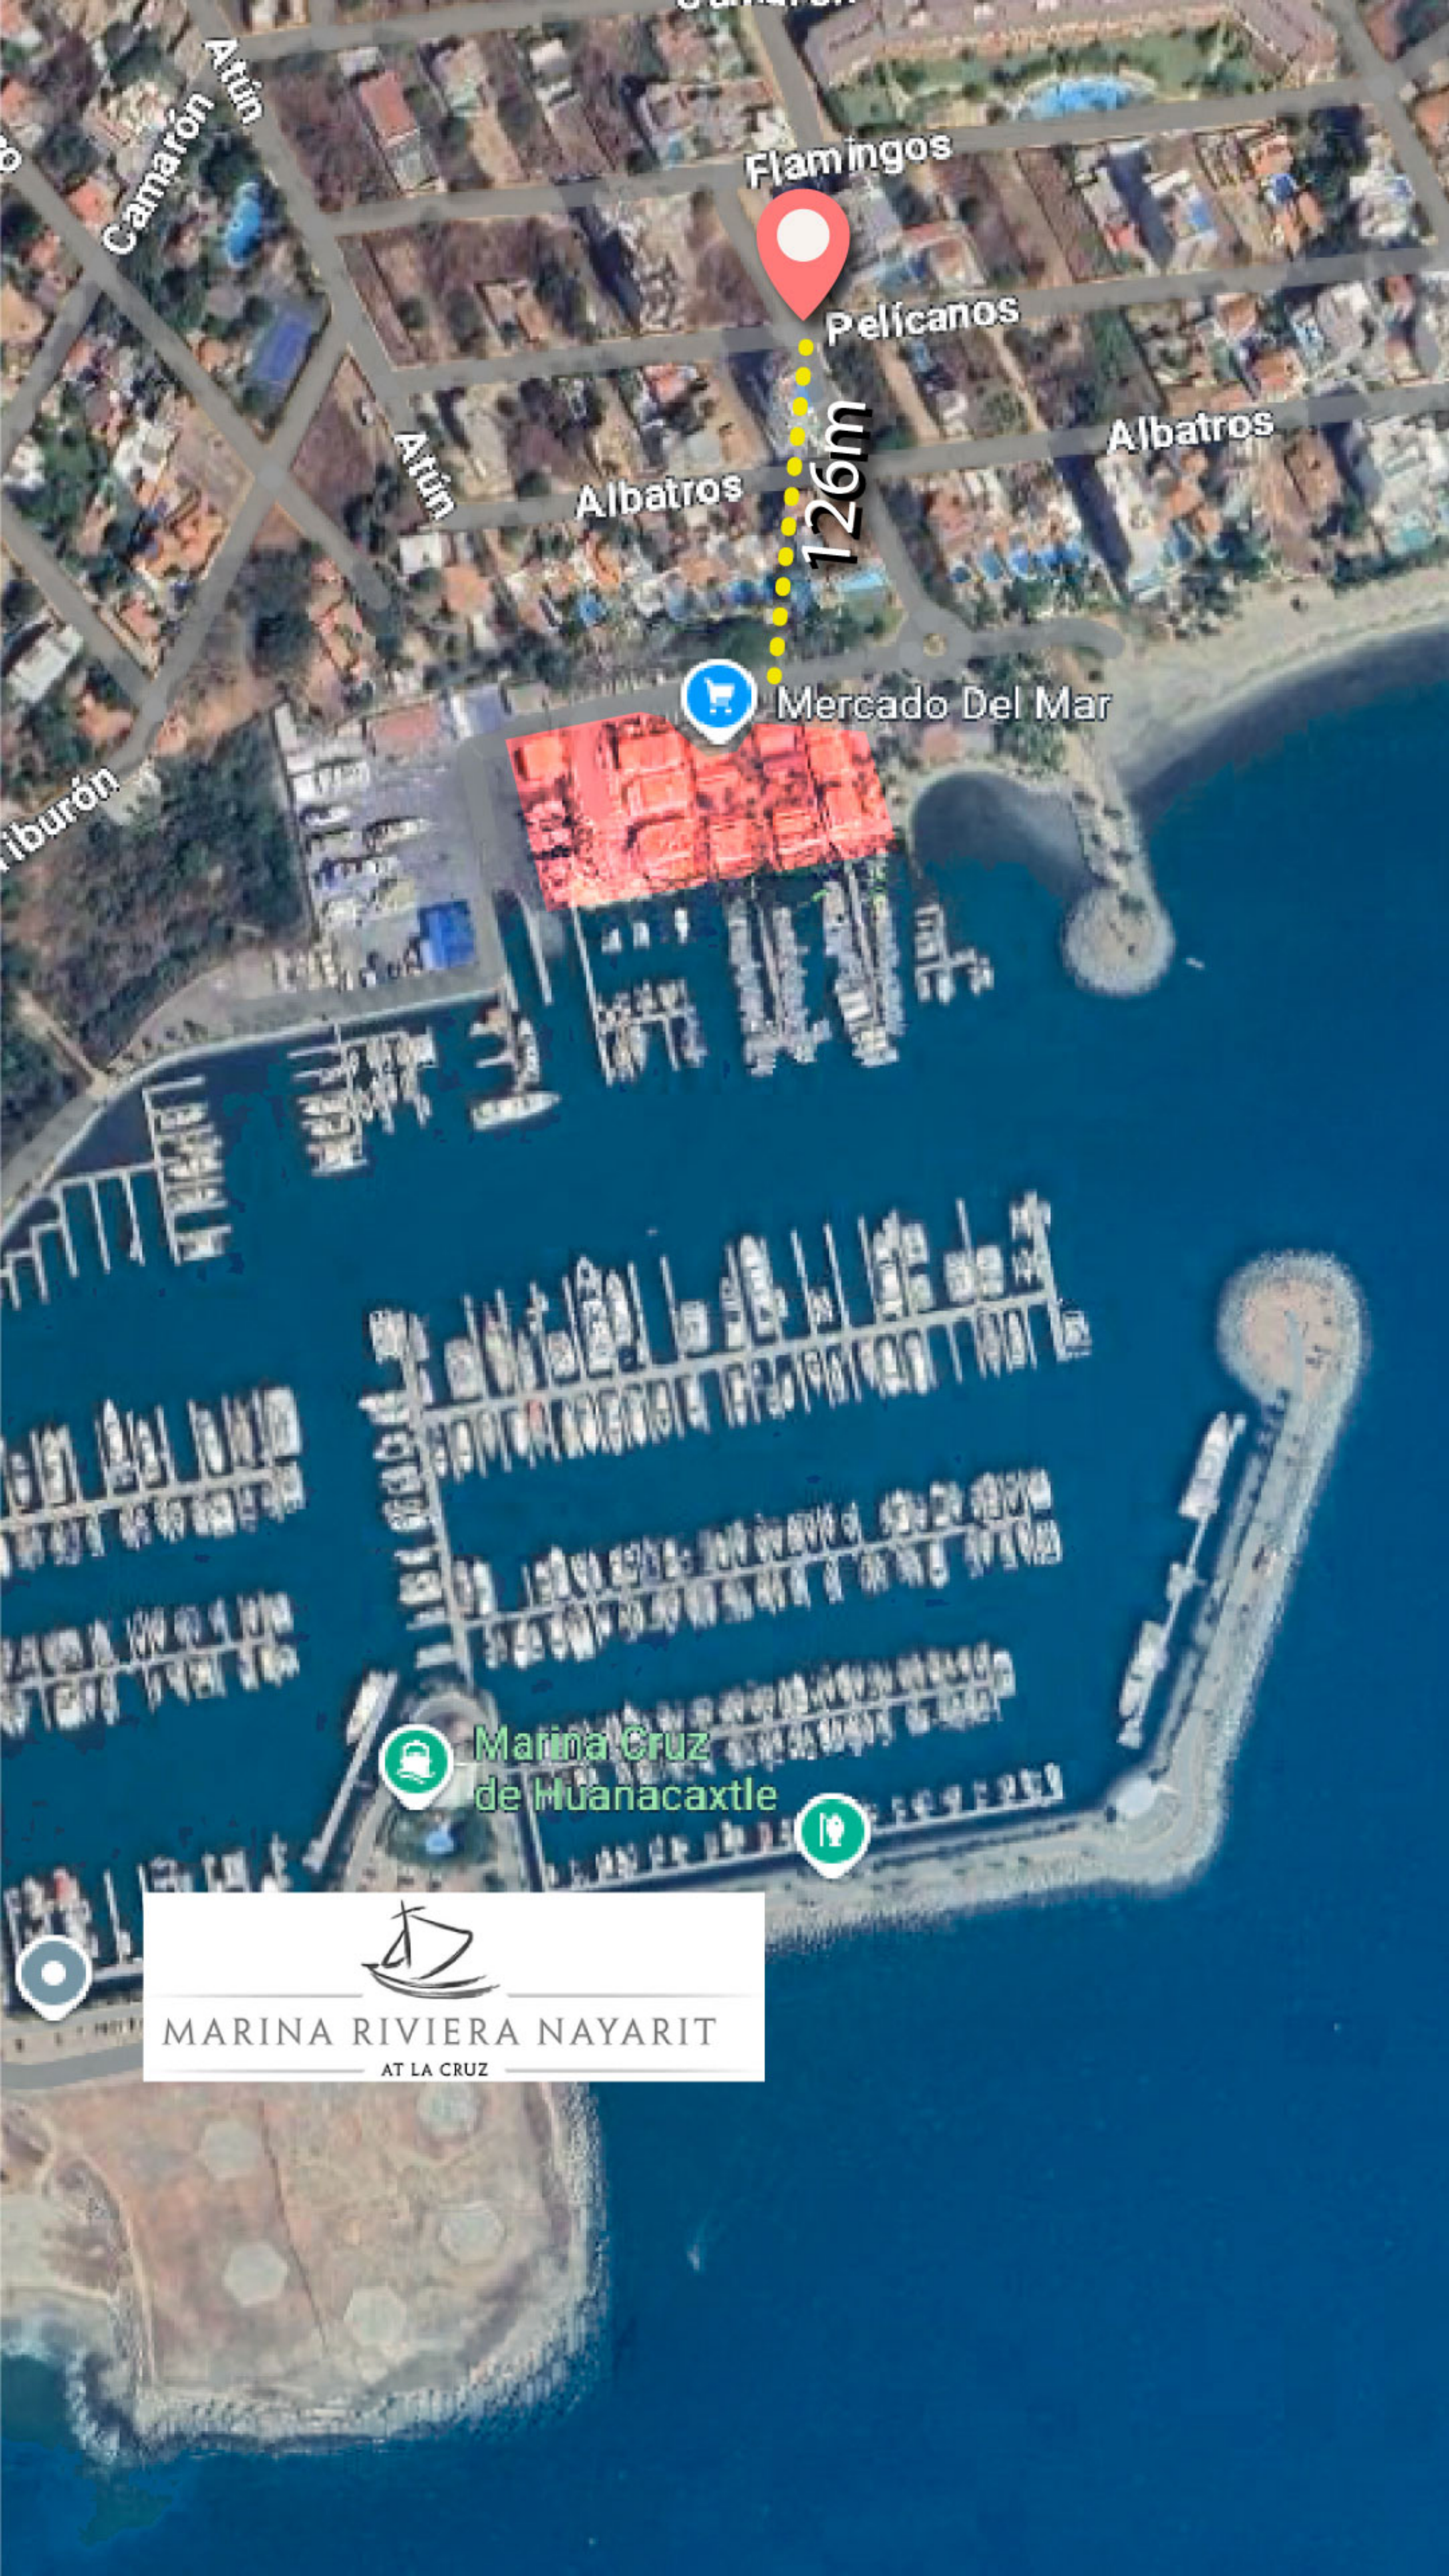

# MAHARI

THOUGHTFUL  
COASTAL  
LIVING

DESIGNED  
for  
A LIFE IN HARMONY

BAHÍA DE BANDERAS,  
NAYARIT

Another development by the group

**Developer AGGE** is more than a real estate company — it is an emerging legacy shaped by over a decade of experience in construction and property development. With a portfolio of **13 projects**, more than **42,000 m<sup>2</sup>** built, and **150+ residences delivered**, AGGE has consistently demonstrated vision, precision, and performance, achieving an estimated **1.64x** return across its developments.

## BAHÍA DE BANDERAS, NAYARIT

**Located in Nayarit,** north of Puerto Vallarta.

- 6km from Bucerías
- 17km from Punta de Mita
- 19km from Nuevo Vallarta
- 32km from Downtown Puerto Vallarta

Camarón  
Altún

Flamíngos

Pelícanos

Albatros

Albatros

126m

Mercado Del Mar

Marina Cruz  
de Huanacastle

  
MARINA RIVIERA NAYARIT  
AT LA CRUZ