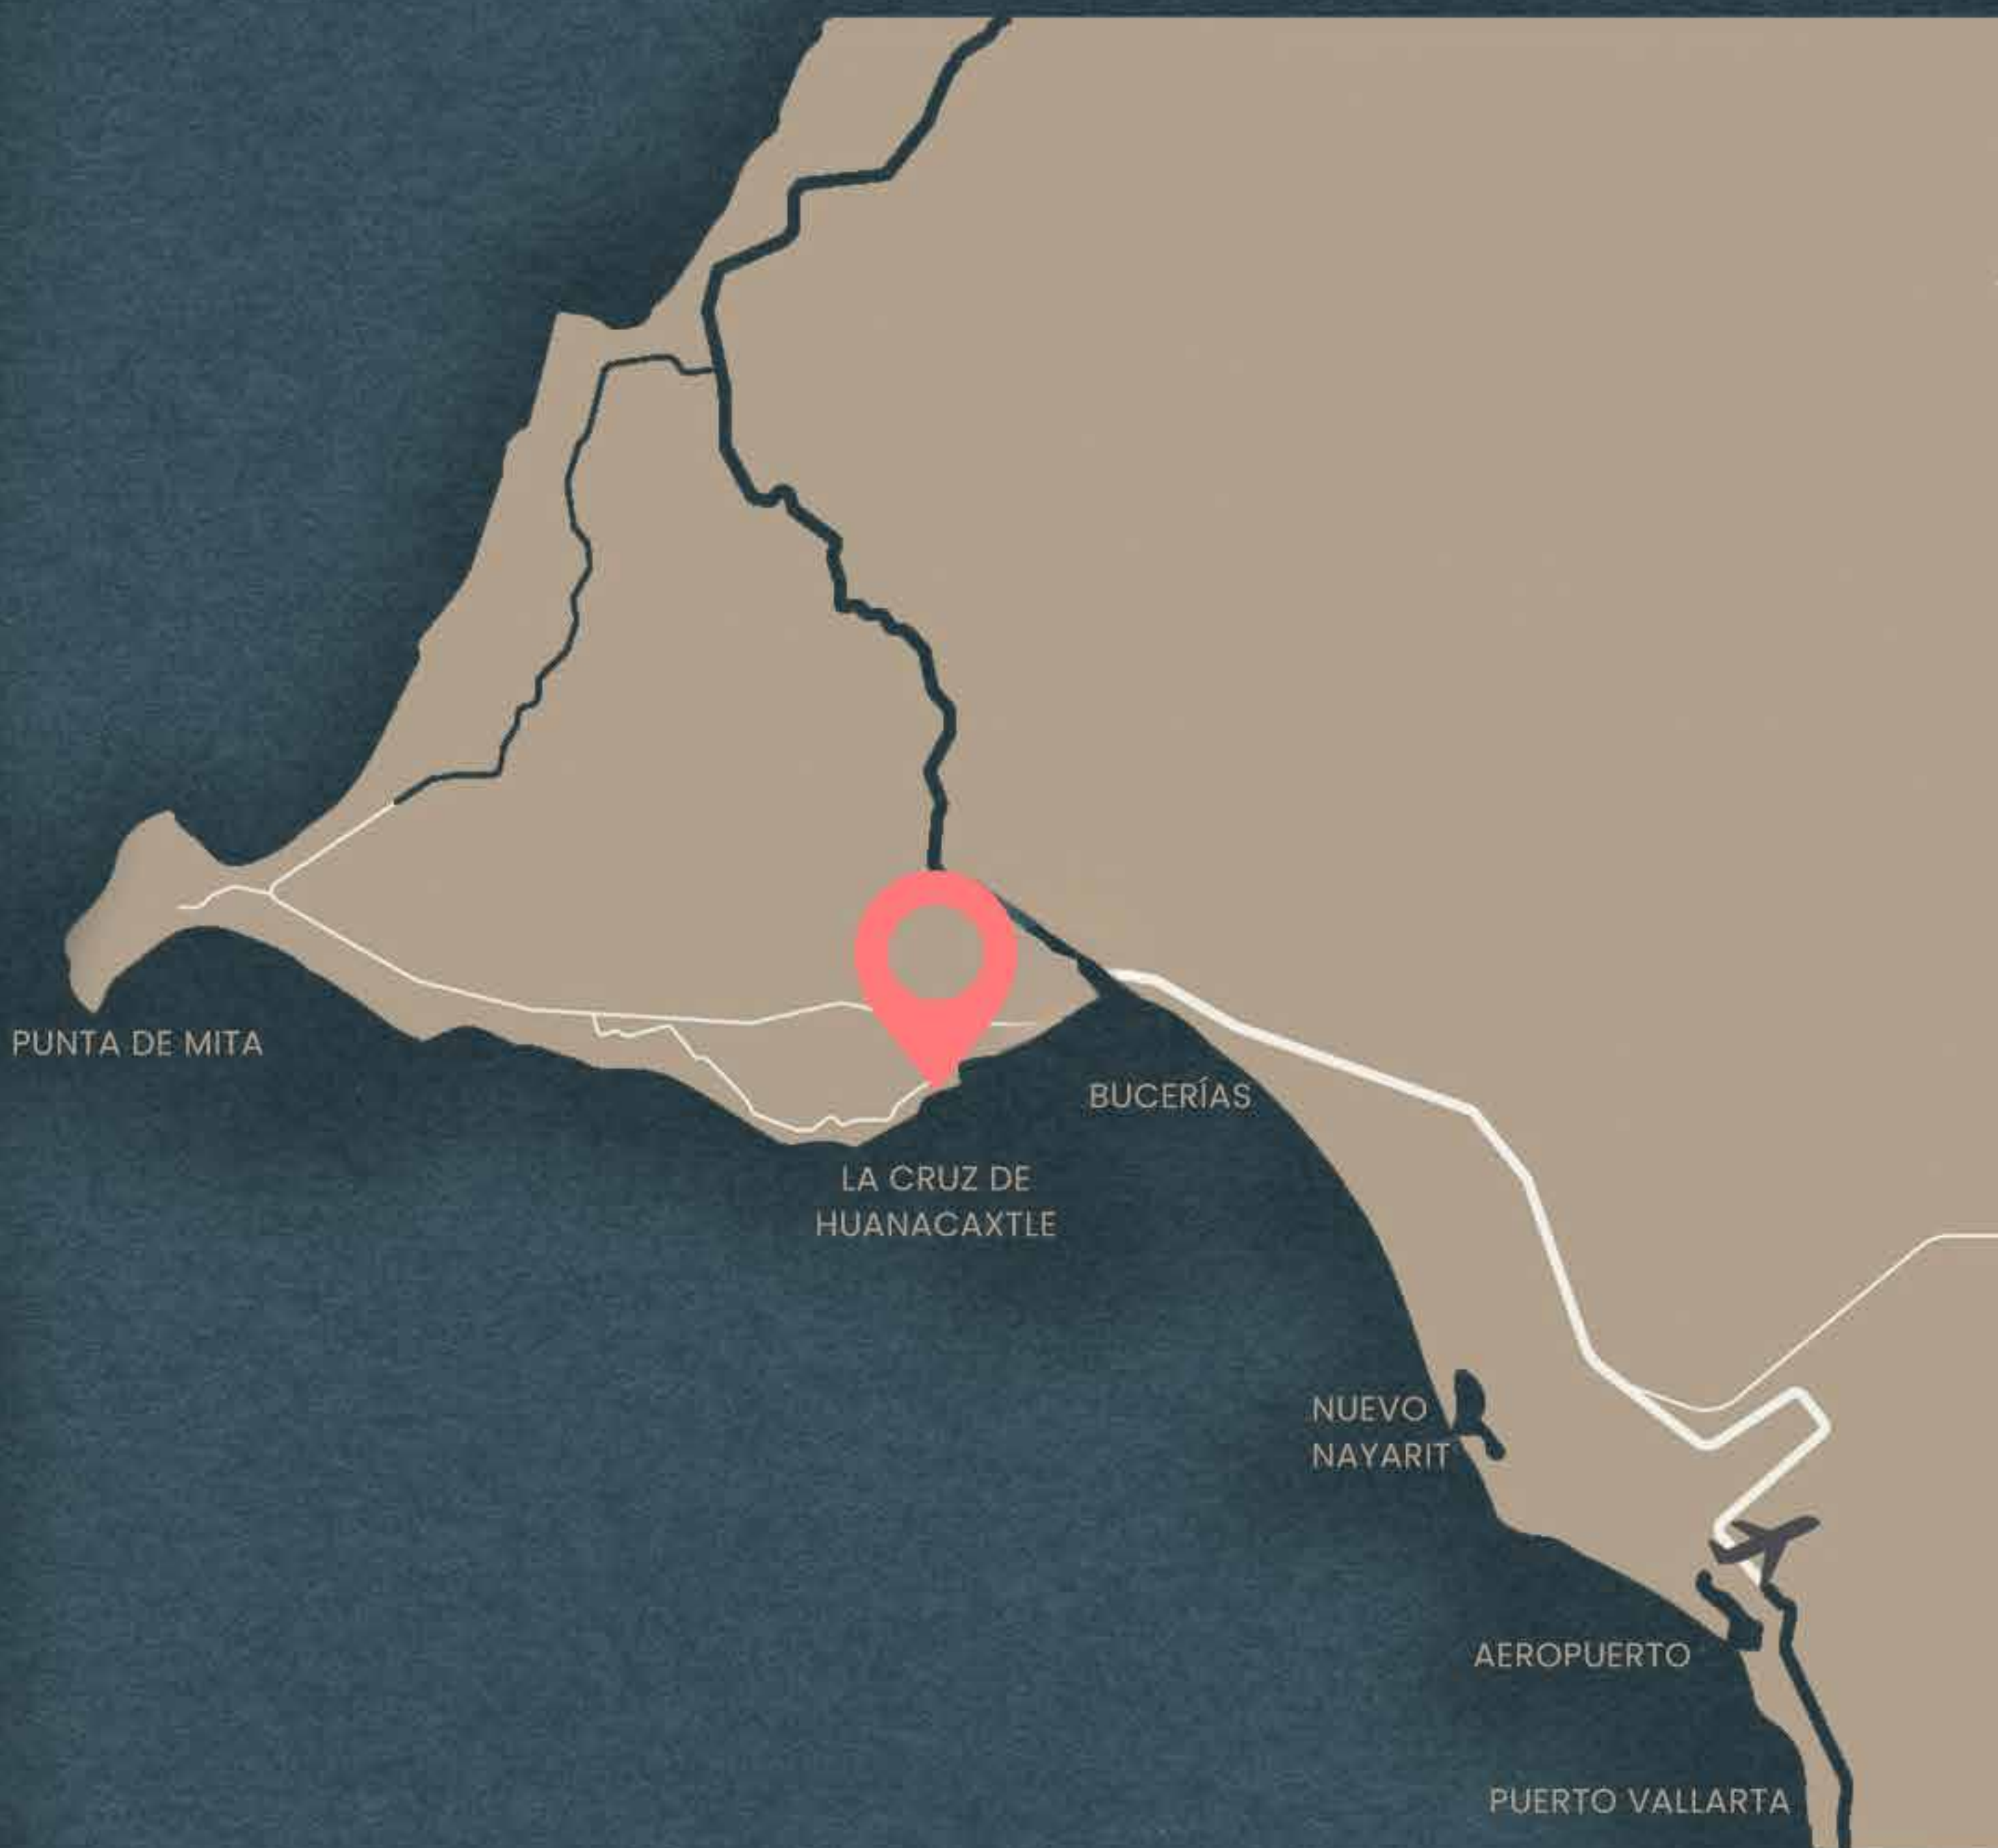

# MAHARI

THOUGHTFUL  
COASTAL  
LIVING

DESIGNED  
for  
A LIFE IN HARMONY

BAHÍA DE BANDERAS,  
NAYARIT

Another development by the group

**Developer AGGE** is more than a real estate company — it is an emerging legacy shaped by over a decade of experience in construction and property development. With a portfolio of **13 projects**, more than **42,000 m<sup>2</sup>** built, and **150+ residences delivered**, AGGE has consistently demonstrated vision, precision, and performance, achieving an estimated **1.64x** return across its developments.

## BAHÍA DE BANDERAS, NAYARIT

**Located in Nayarit,** north of Puerto Vallarta.

- 6km from Bucerías
- 17km from Punta de Mita
- 19km from Nuevo Vallarta
- 32km from Downtown Puerto Vallarta

Camarón  
Altún

Flamíngos

Pelícanos

Albatros

Albatros

126m

Mercado Del Mar

Marina Cruz  
de Huanacastle

  
MARINA RIVIERA NAYARIT  
AT LA CRUZ