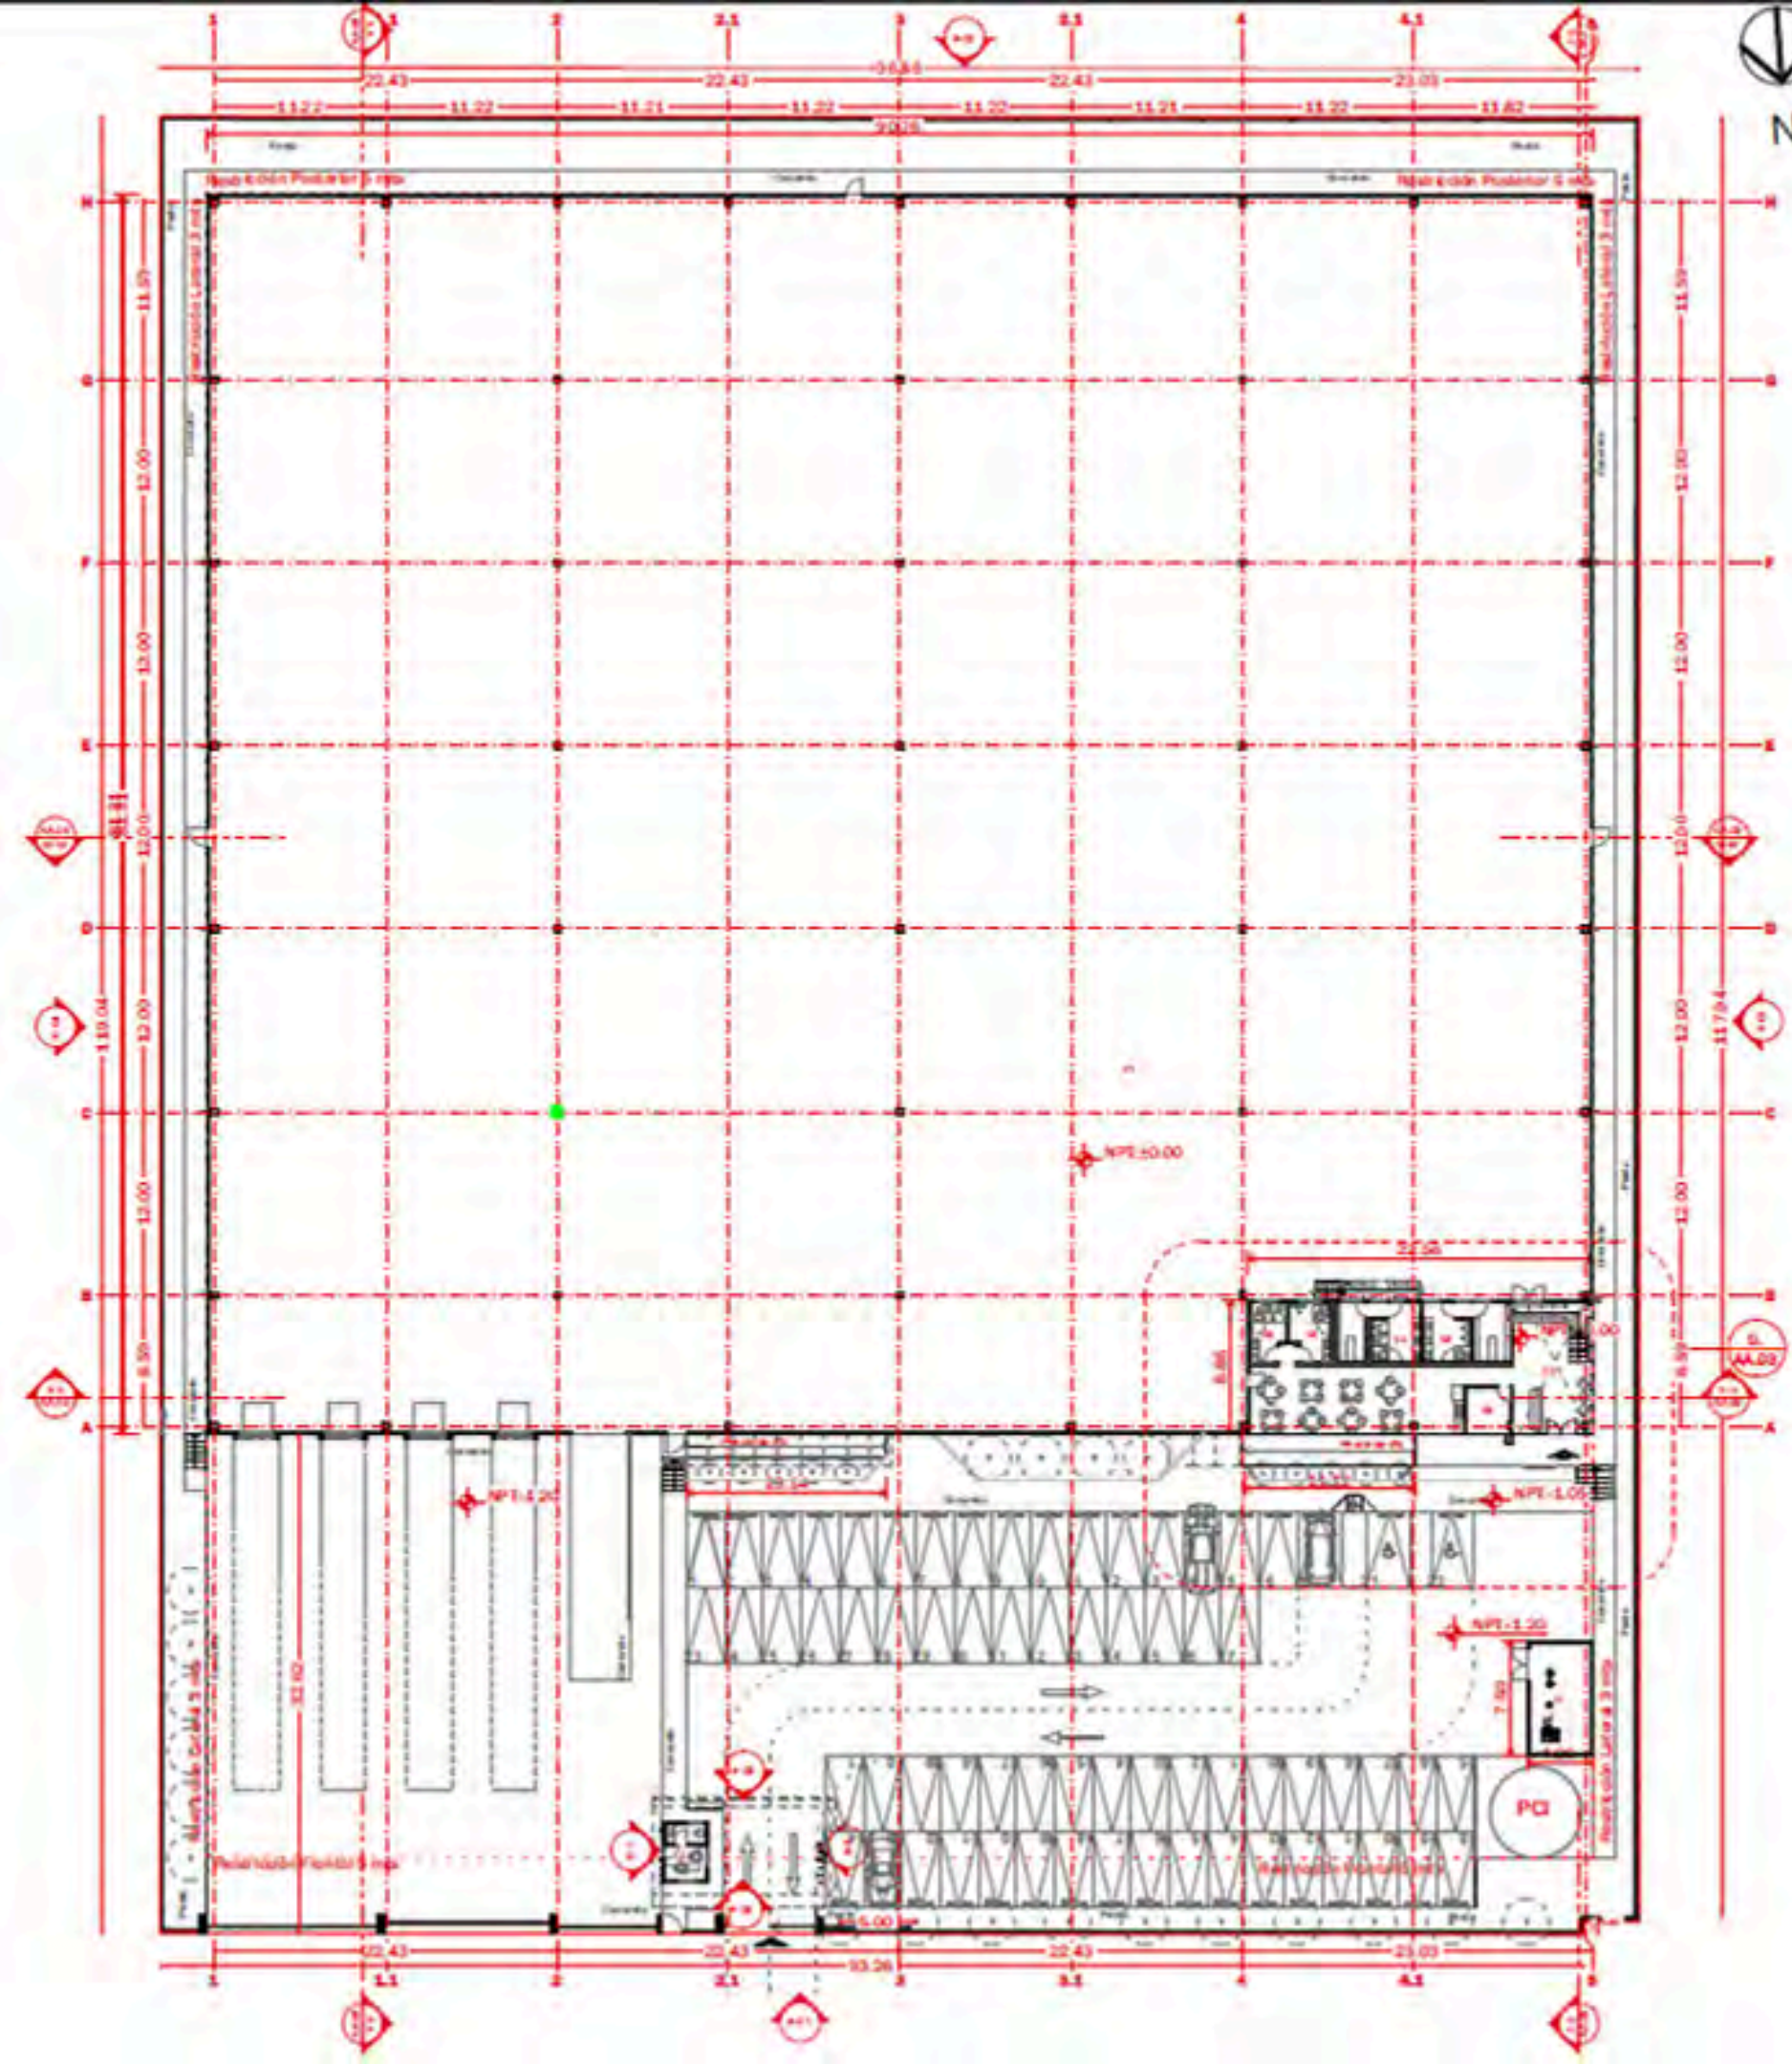

Site Layout