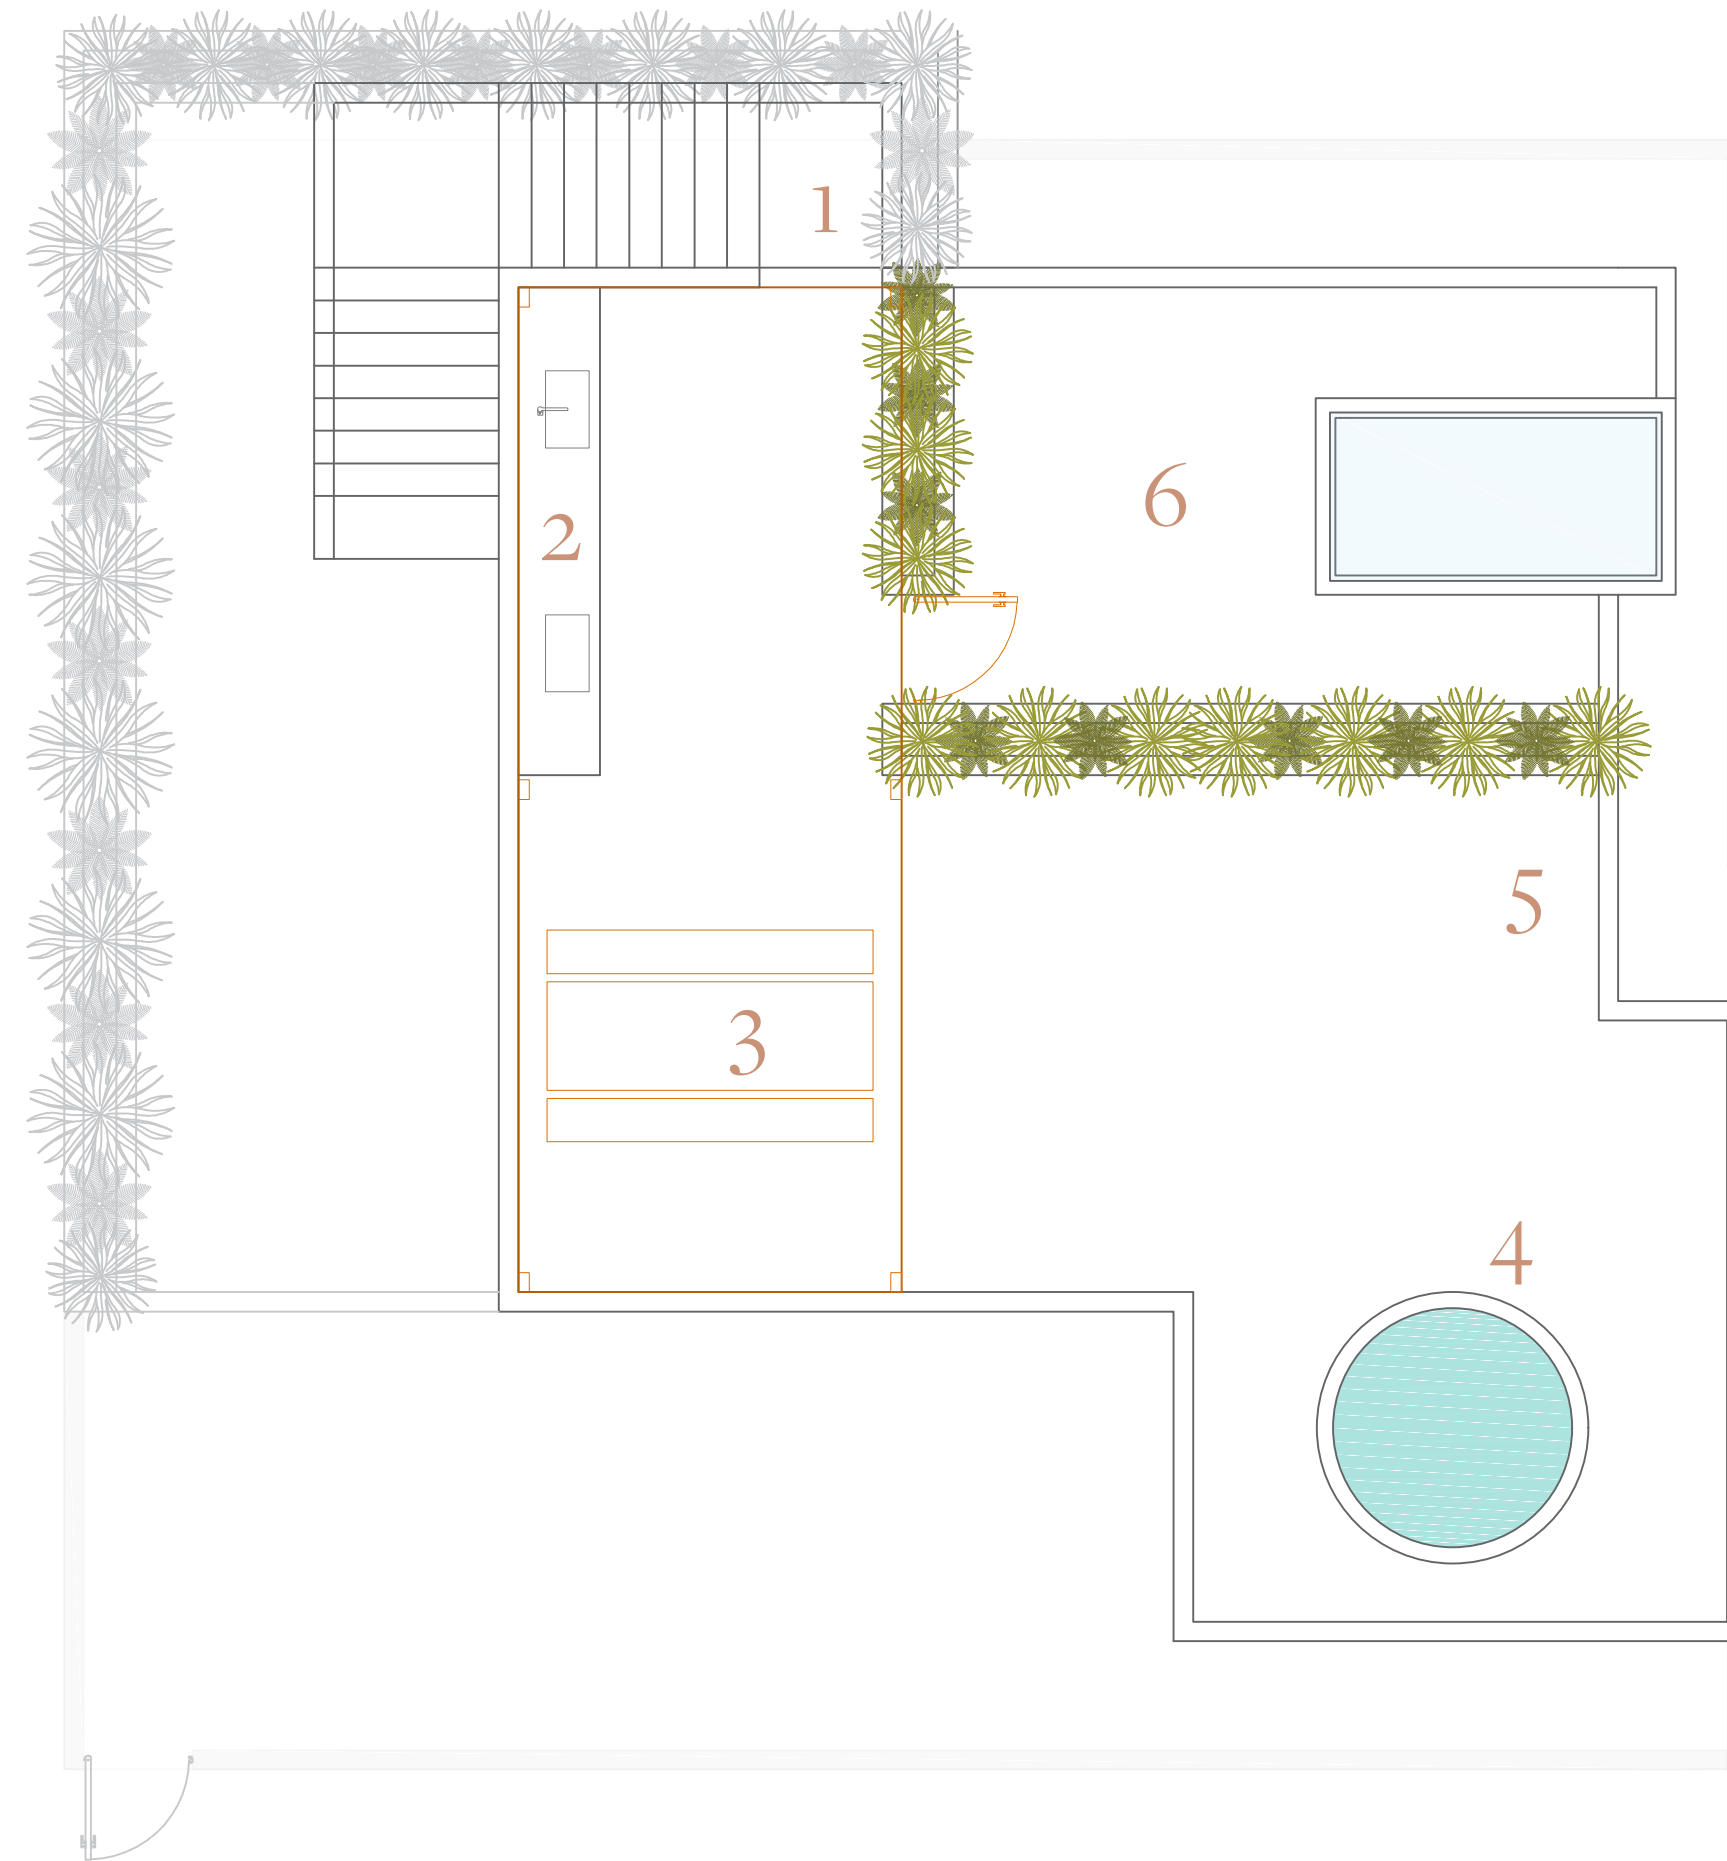

AFLORA

Level 2

174.64 m²
1879.81 ft²

Interior:

174.64 m²/1879.81 ft²

1. Stairway
2. Vestibule
3. Guest BR & Bath 01
4. Guest BR & Bath 02
5. Guest BR & Bath 03
6. Service Closet

AFLORA

Level 3
176.23 m²
1896.92 ft²

Interior:
108.08 m²/1163.36 ft²

Covered Terrace:
14.03 m²/151.02 ft²

Roof Terrace:
54.12 m²/582.54 ft²

1. Stairway
2. Master Bedroom
3. Entertainment Area
4. Walk-in Closet
5. Master Bathroom
6. Shaded Terrace
7. Open Terrace
8. Roof Access
9. Laundry Area

AFLORA

Rooftop
106.86 m²
1150.23 ft²

Exterior Pergola:
32.61 m²/351.01 ft²

Roof terrace:
56.25 m²/605.46 ft²

Service area:
18 m²/193.75 ft²

1. Stairway
2. Outdoor Kitchen Bar
3. Shaded Dining Area
4. Plunge Pool
5. Sun Lounge
6. Service Area