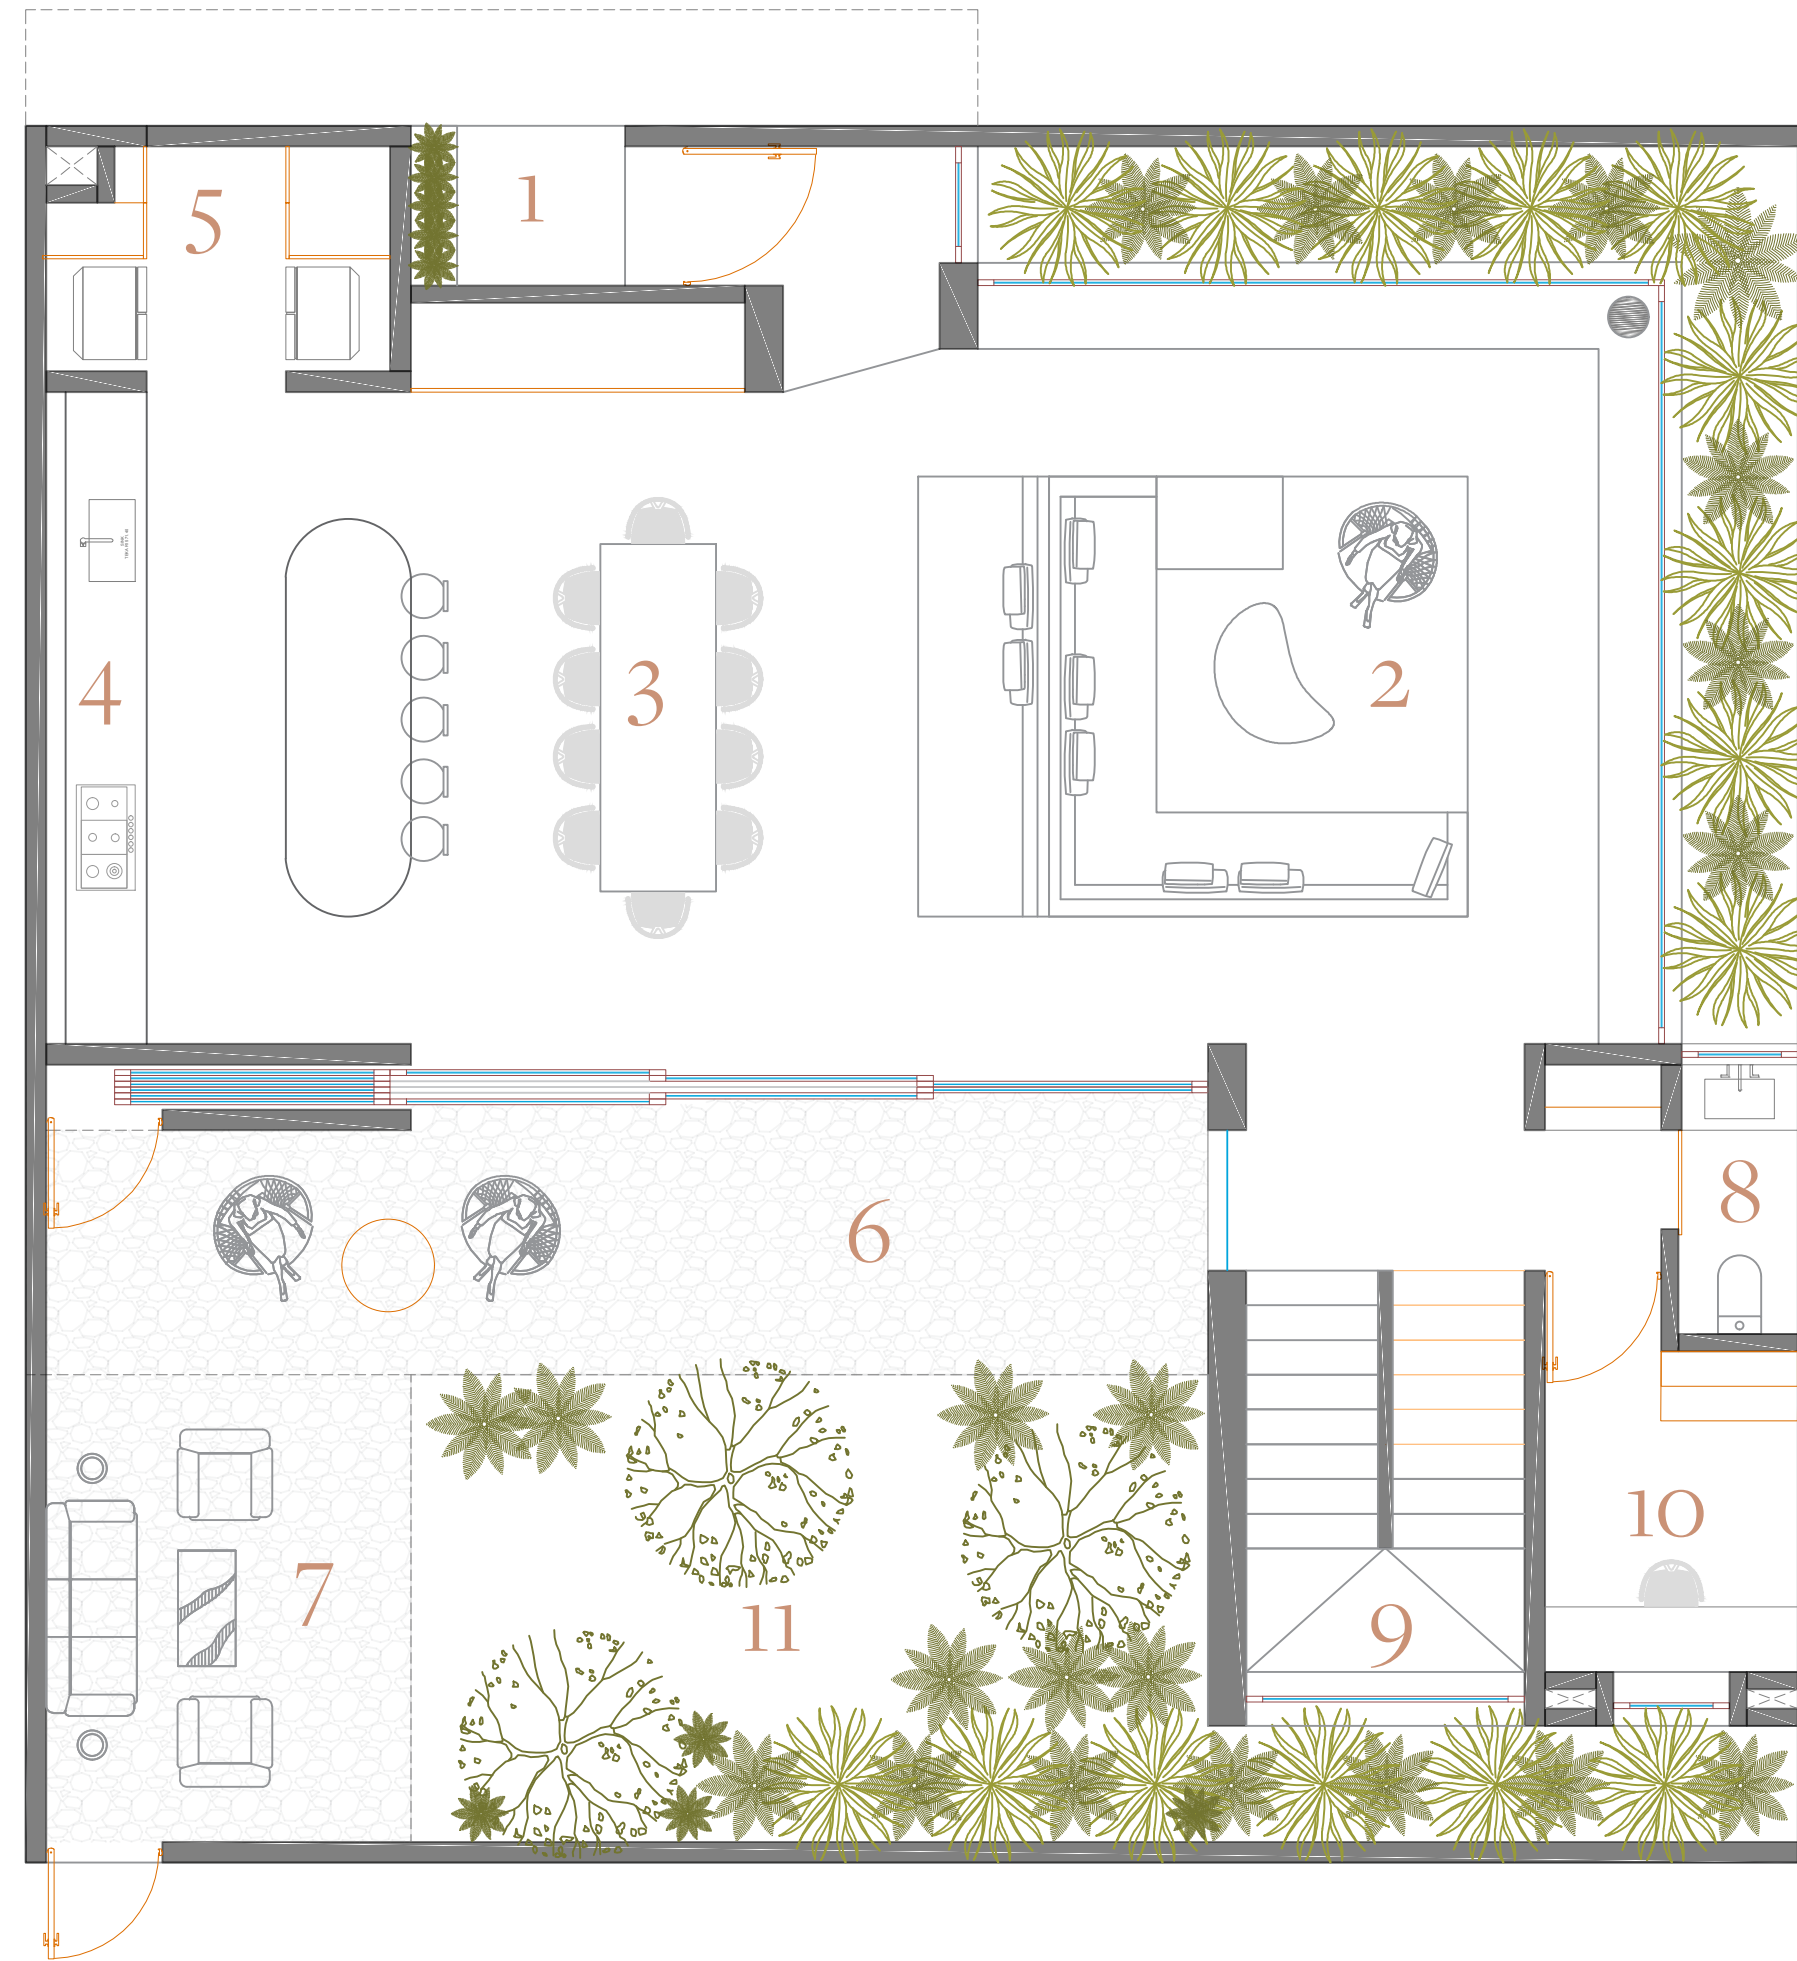

Premium Location

*Luxury homes within
Aflora's Community*

AFLORA

Level 1

240.44 m²

2588.07 ft²

Interior:

144.88 m²/1559.48 ft²

Covered Terrace:

29.76 m²/320.33 ft²

Exterior Pergola:

14 m²/150.69 ft²

Garden:

51.80 m²/557.57 ft²

1. Main Entrance
2. Living Room
3. Dining Room
4. Kitchen
5. Pantry
6. Shaded Terrace
7. Shaded Lounge Area
8. 1/2 Bathroom
9. Stairwell
10. Office
11. Private Garden

Interior:
108.08 m²/1163.36 ft²

Covered Terrace:
14.03 m²/151.02 ft²

Roof Terrace:
54.12 m²/582.54 ft²

1. Stairway
2. Master Bedroom
3. Entertainment Area
4. Walk-in Closet
5. Master Bathroom
6. Shaded Terrace
7. Open Terrace
8. Roof Access
9. Laundry Area

AFLORA

Rooftop
106.86 m²
1150.23 ft²

Exterior Pergola:
32.61 m²/351.01 ft²

Roof terrace:
56.25 m²/605.46 ft²

Service area:
18 m²/193.75 ft²

1. Stairway
2. Outdoor Kitchen Bar
3. Shaded Dining Area
4. Plunge Pool
5. Sun Lounge
6. Service Area