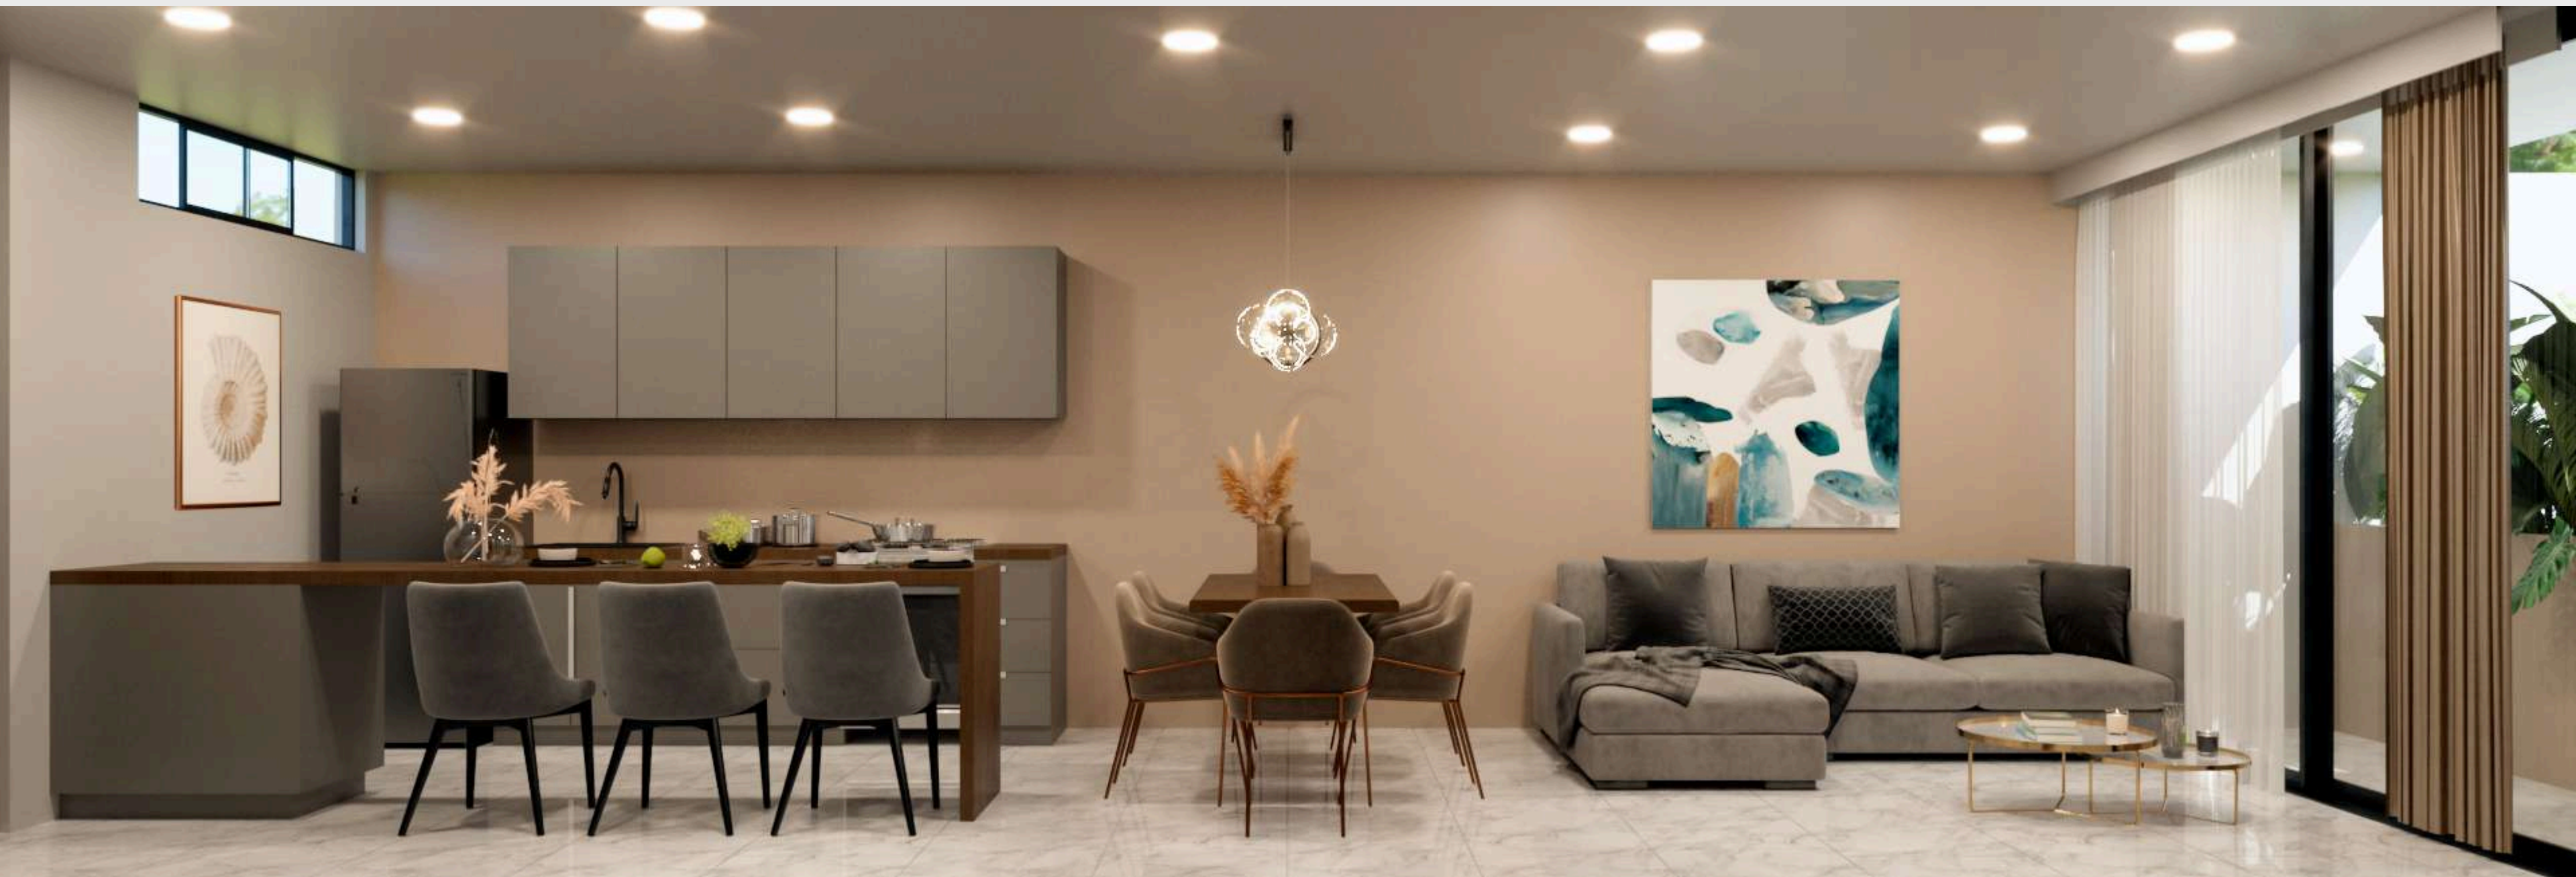

The image features decorative green foliage in the corners, consisting of several branches with elongated, pointed leaves. The leaves are a vibrant green color and are arranged in a way that frames the central text.

En baño: Mueble debajo del lavabo, espejo
Accesorios para jabón, toalla y cepillo de dientes

KALEA
CONDOS

Temozón norte, Mérida, Yuc.

APARTADO: \$20,000
ENGANCHE: 20%

CREDITO BANCARIO Y
FINANCIAMIENTO SIN INTERESES

LAUNDRY ROOM

ELEVADOR

A photograph of a modern residential building with a dark grey wall and a large tree in the foreground. The wall has the word 'KALEA' written on it in large, white, block letters. The scene is set against a blue sky with light clouds. The overall aesthetic is clean and contemporary.