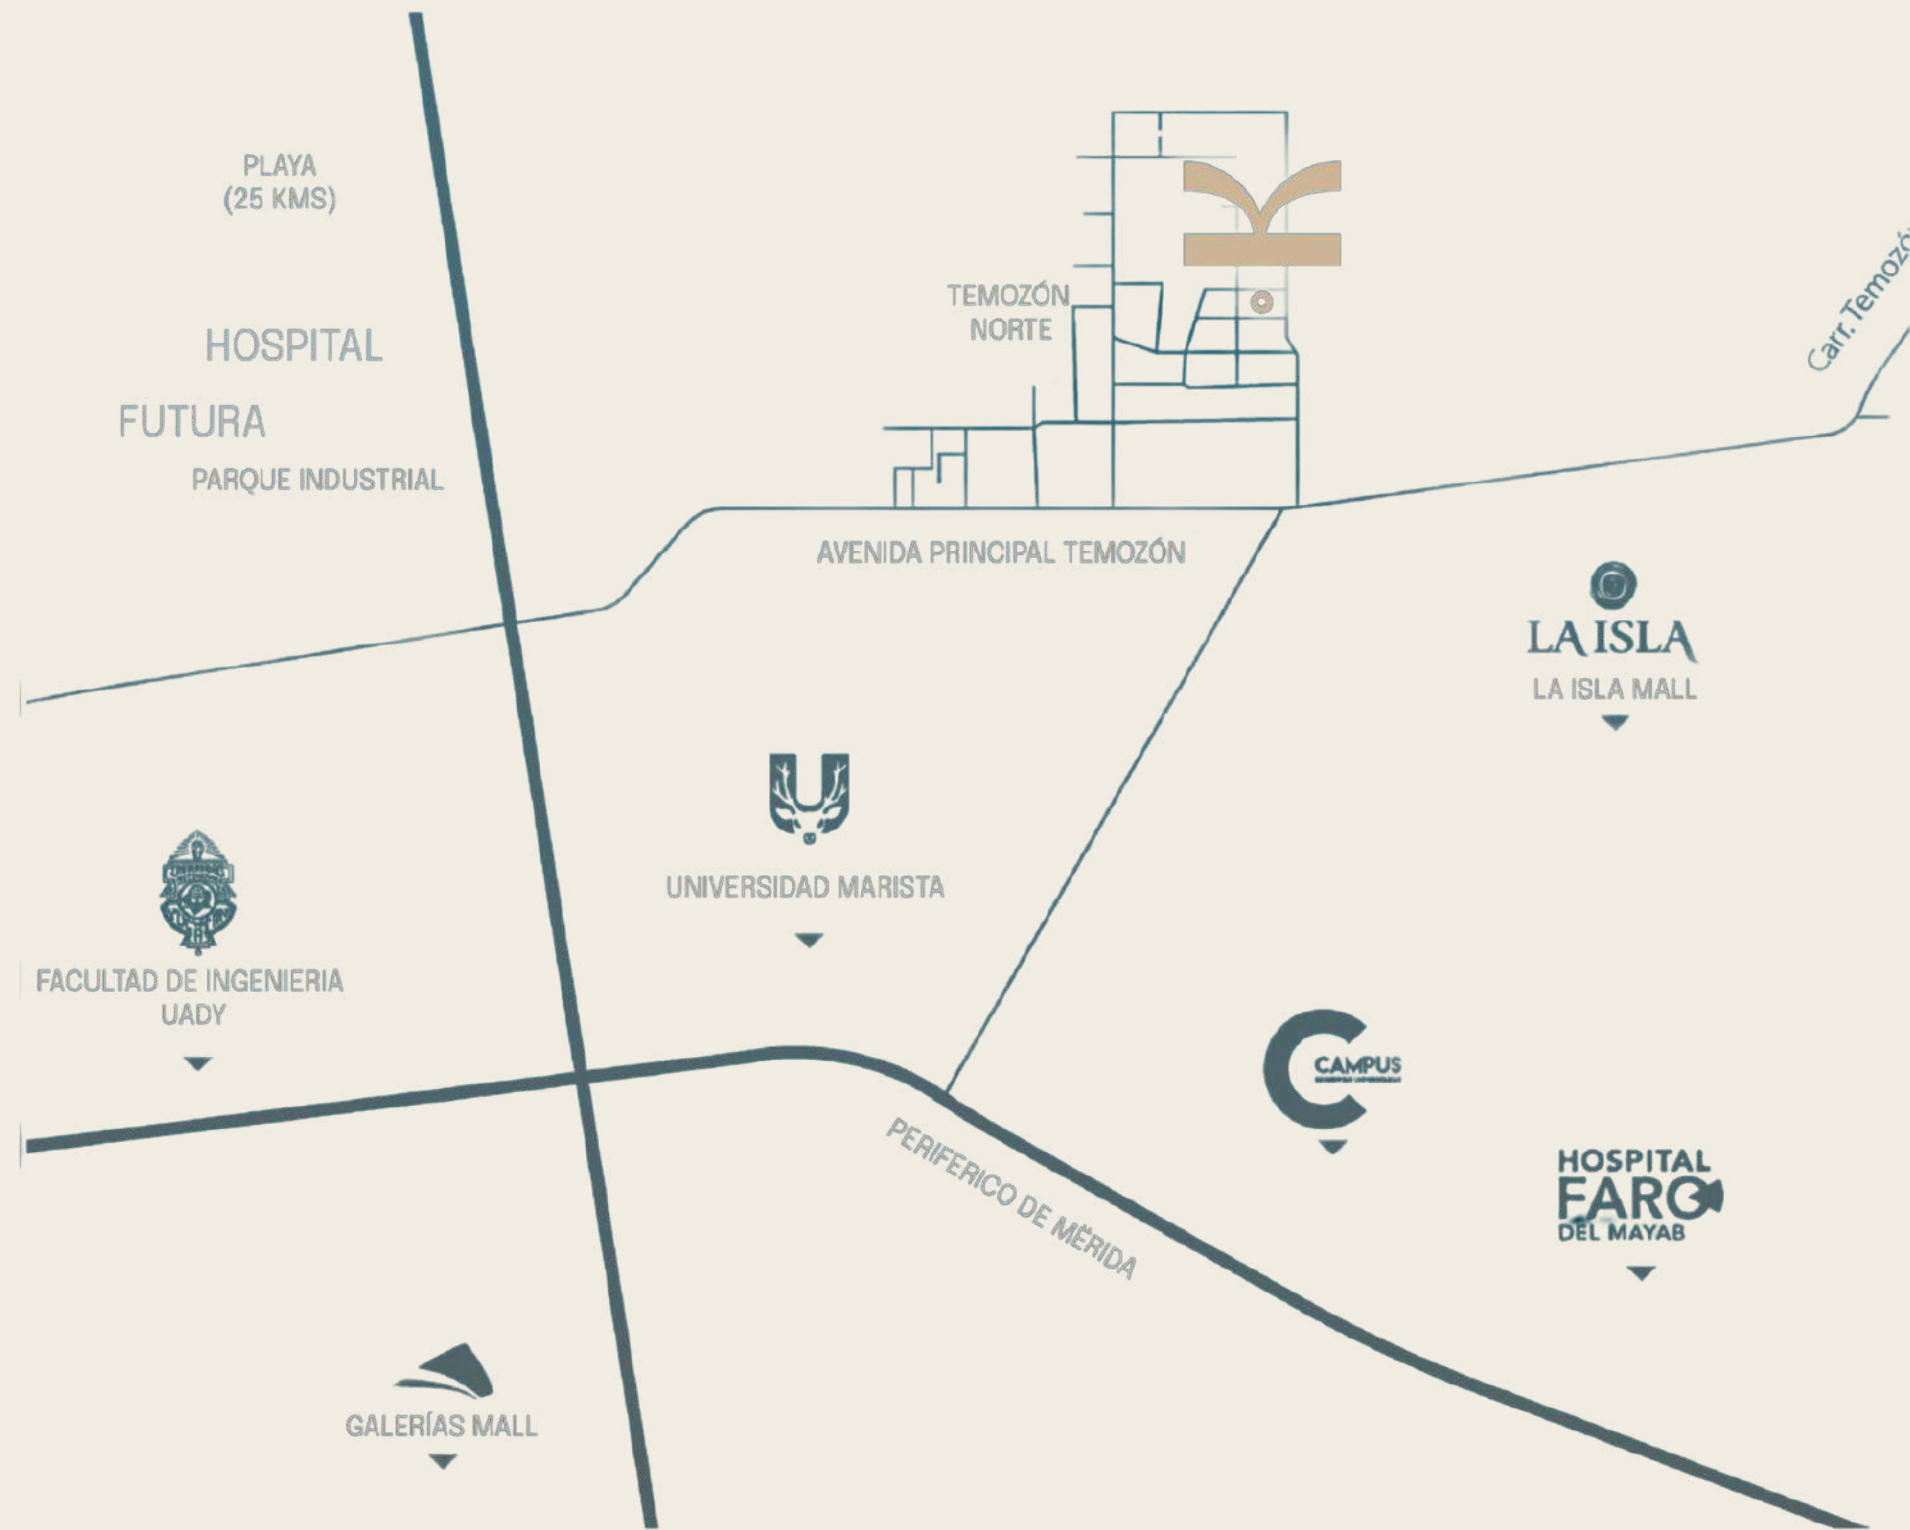

- 1 *Accesibilidad*
- 2 *Servicios premium*
- 3 *Seguridad y comunidad*