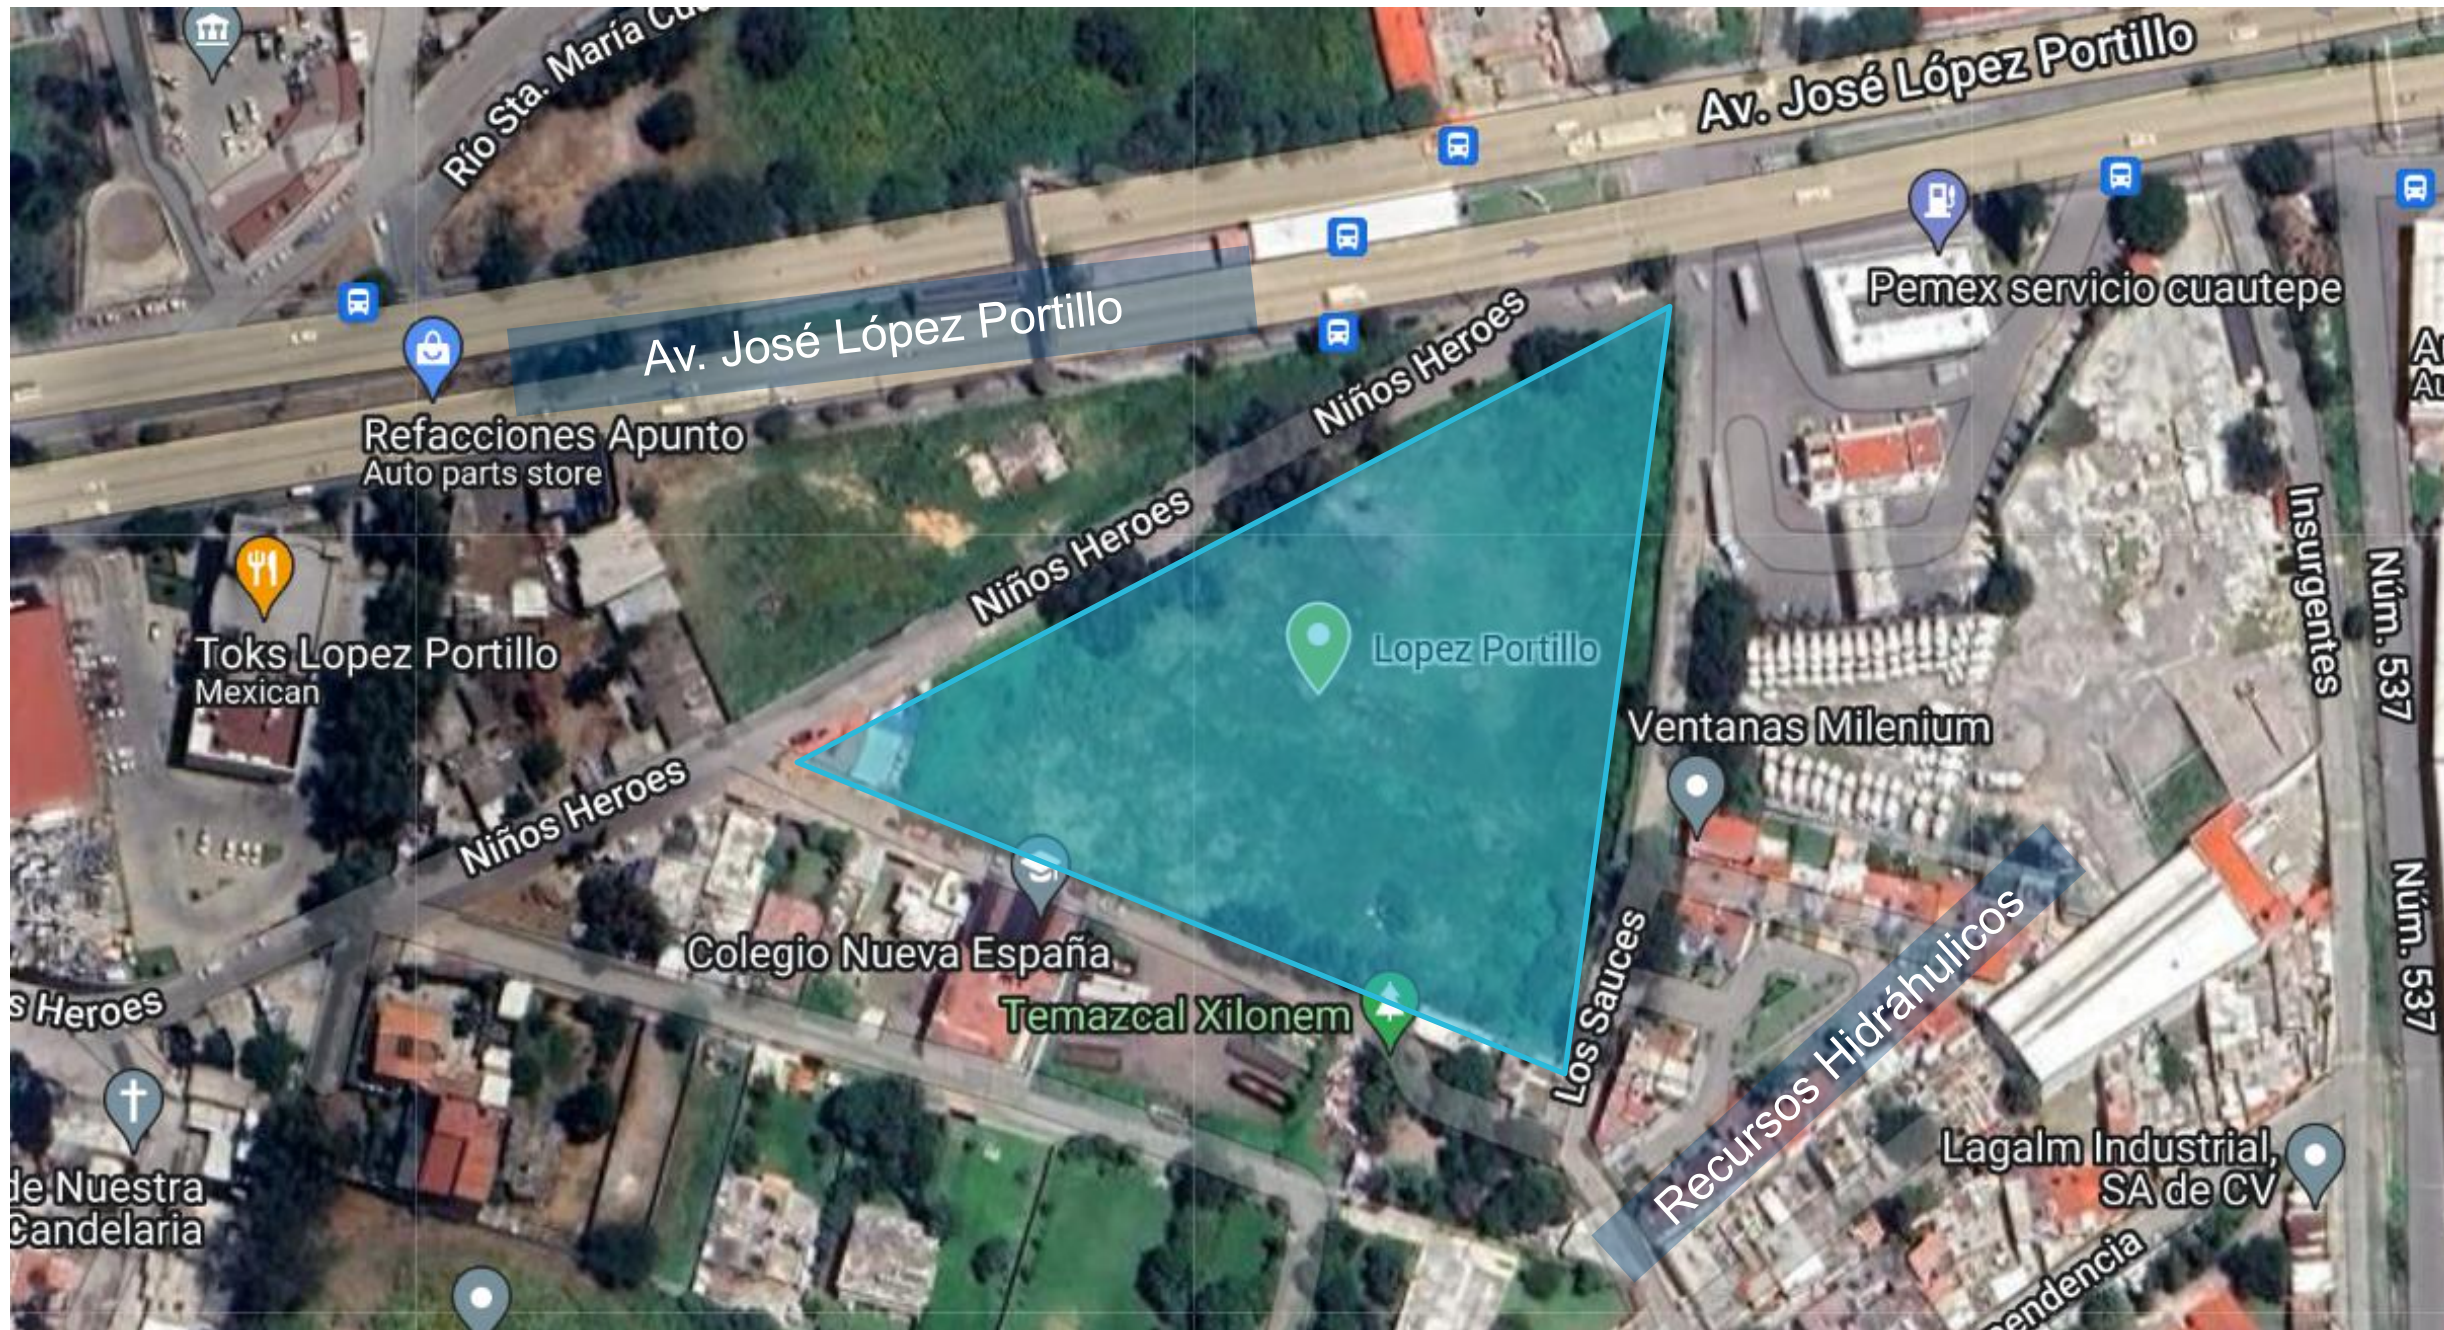

propty REAL ESTATE
TO THE
NEXT LEVEL

TERRENO INDUSTRIAL EN VENTA – 12,384 M²

Ubicación

Vista aérea

REAL ESTATE TO THE NEXT LEVEL

Layout

Desglose de
áreas:

Dos frentes al noreste
146m²
y al sureste 132m².

TOTAL TERRENO: 12,384m²

propty REAL ESTATE
TO THE
NEXT LEVEL

Daniel Renovato | LAE, PIC
Industrial & Logistics | Director

Cel. 55 2859 9358
daniel.renovato@propty.
mx

Jorge Romero | LED, PIC
Transaction Lead