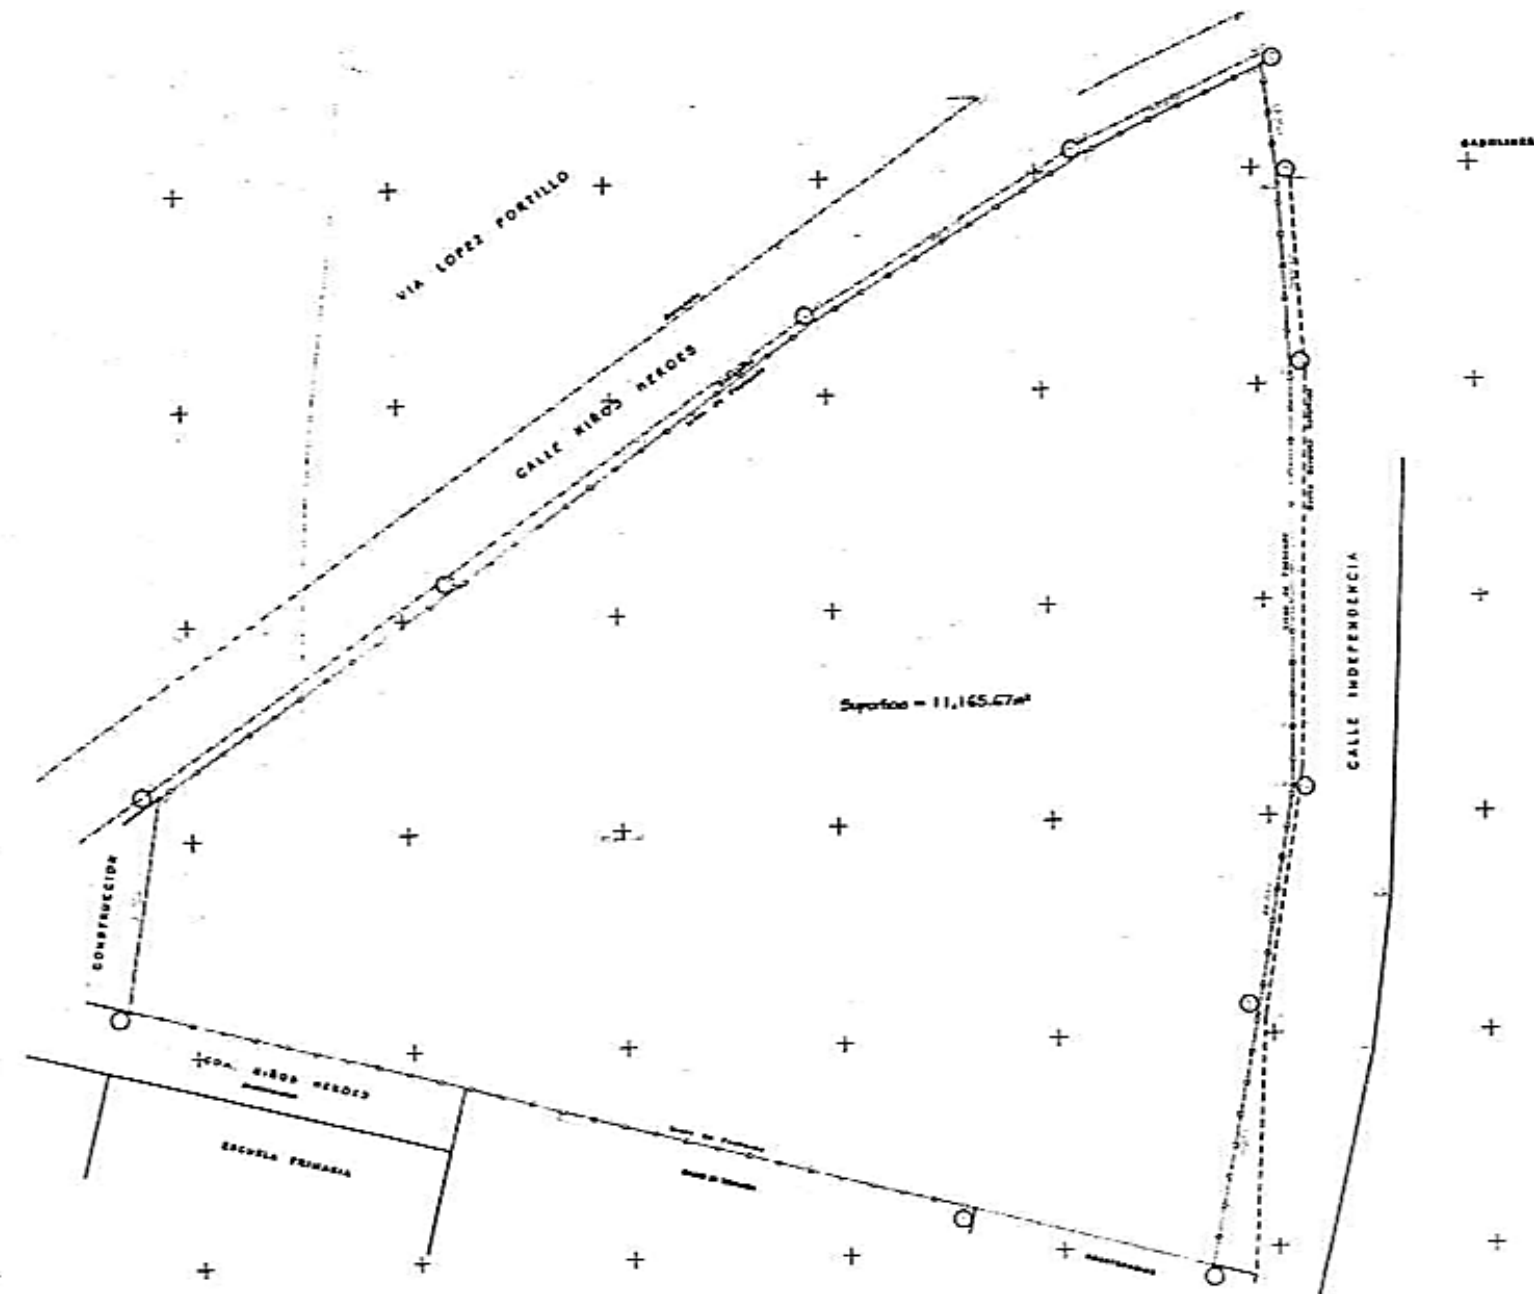

propty REAL ESTATE
TO THE
NEXT LEVEL

TERRENO INDUSTRIAL EN VENTA – 12,384 M²

Ubicación

Vista aérea

REAL ESTATE TO THE NEXT LEVEL

Layout

Desglose de
áreas:

Dos frentes al noreste
146m²
y al sureste 132m².

TOTAL TERRENO: 12,384m²

propty REAL ESTATE
TO THE
NEXT LEVEL

Daniel Renovato | LAE, PIC
Industrial & Logistics | Director

Cel. 55 2859 9358
daniel.renovato@propty.
mx

Jorge Romero | LED, PIC
Transaction Lead