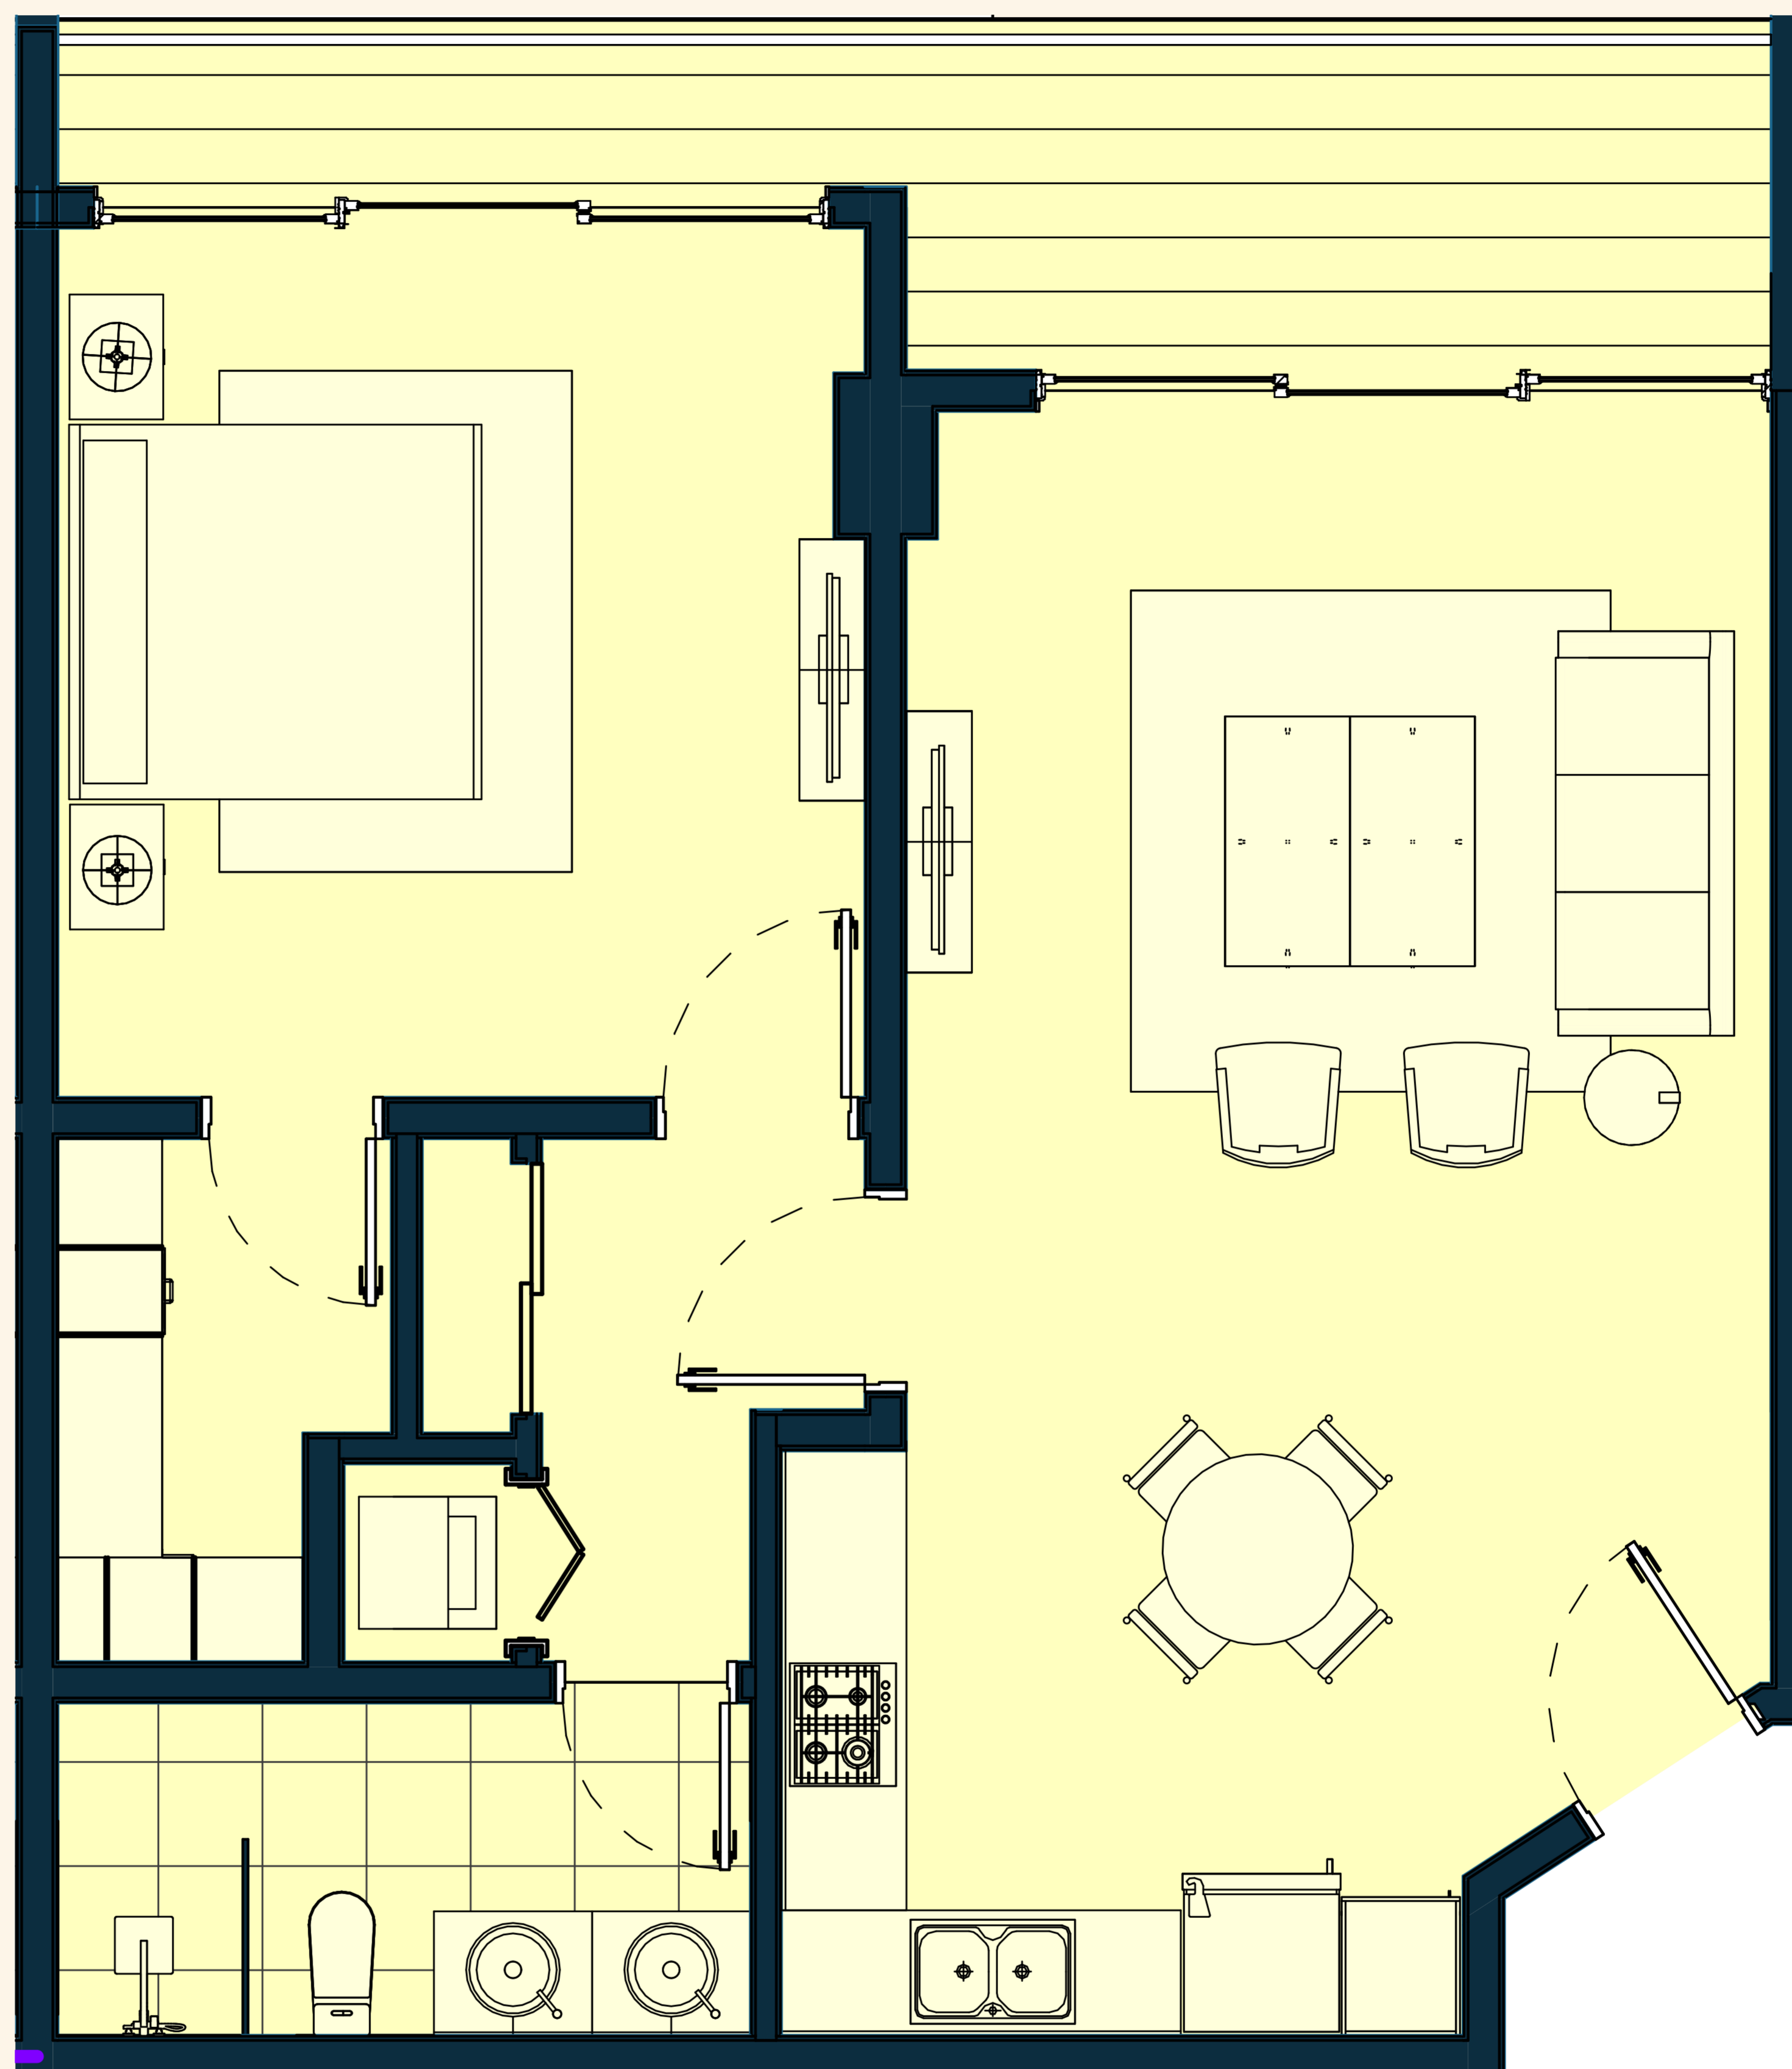

These are graphic representations of the finished product and may be subject to modifications, and are not necessarily a finished image of the final product. Units don't include furniture or other decorations here presented.

### **APT 404B**

METROS INTERIORES

**70 M<sup>2</sup>**

METROS DE TERRAZA TECHADA

**11 M<sup>2</sup>**

METROS TOTALES HABITABLES

**81 M<sup>2</sup>**

**WATERFALLS**

RESIDENCE  
AT CAP CANA

APARTAMENTO  
APARTMENT

**404B**