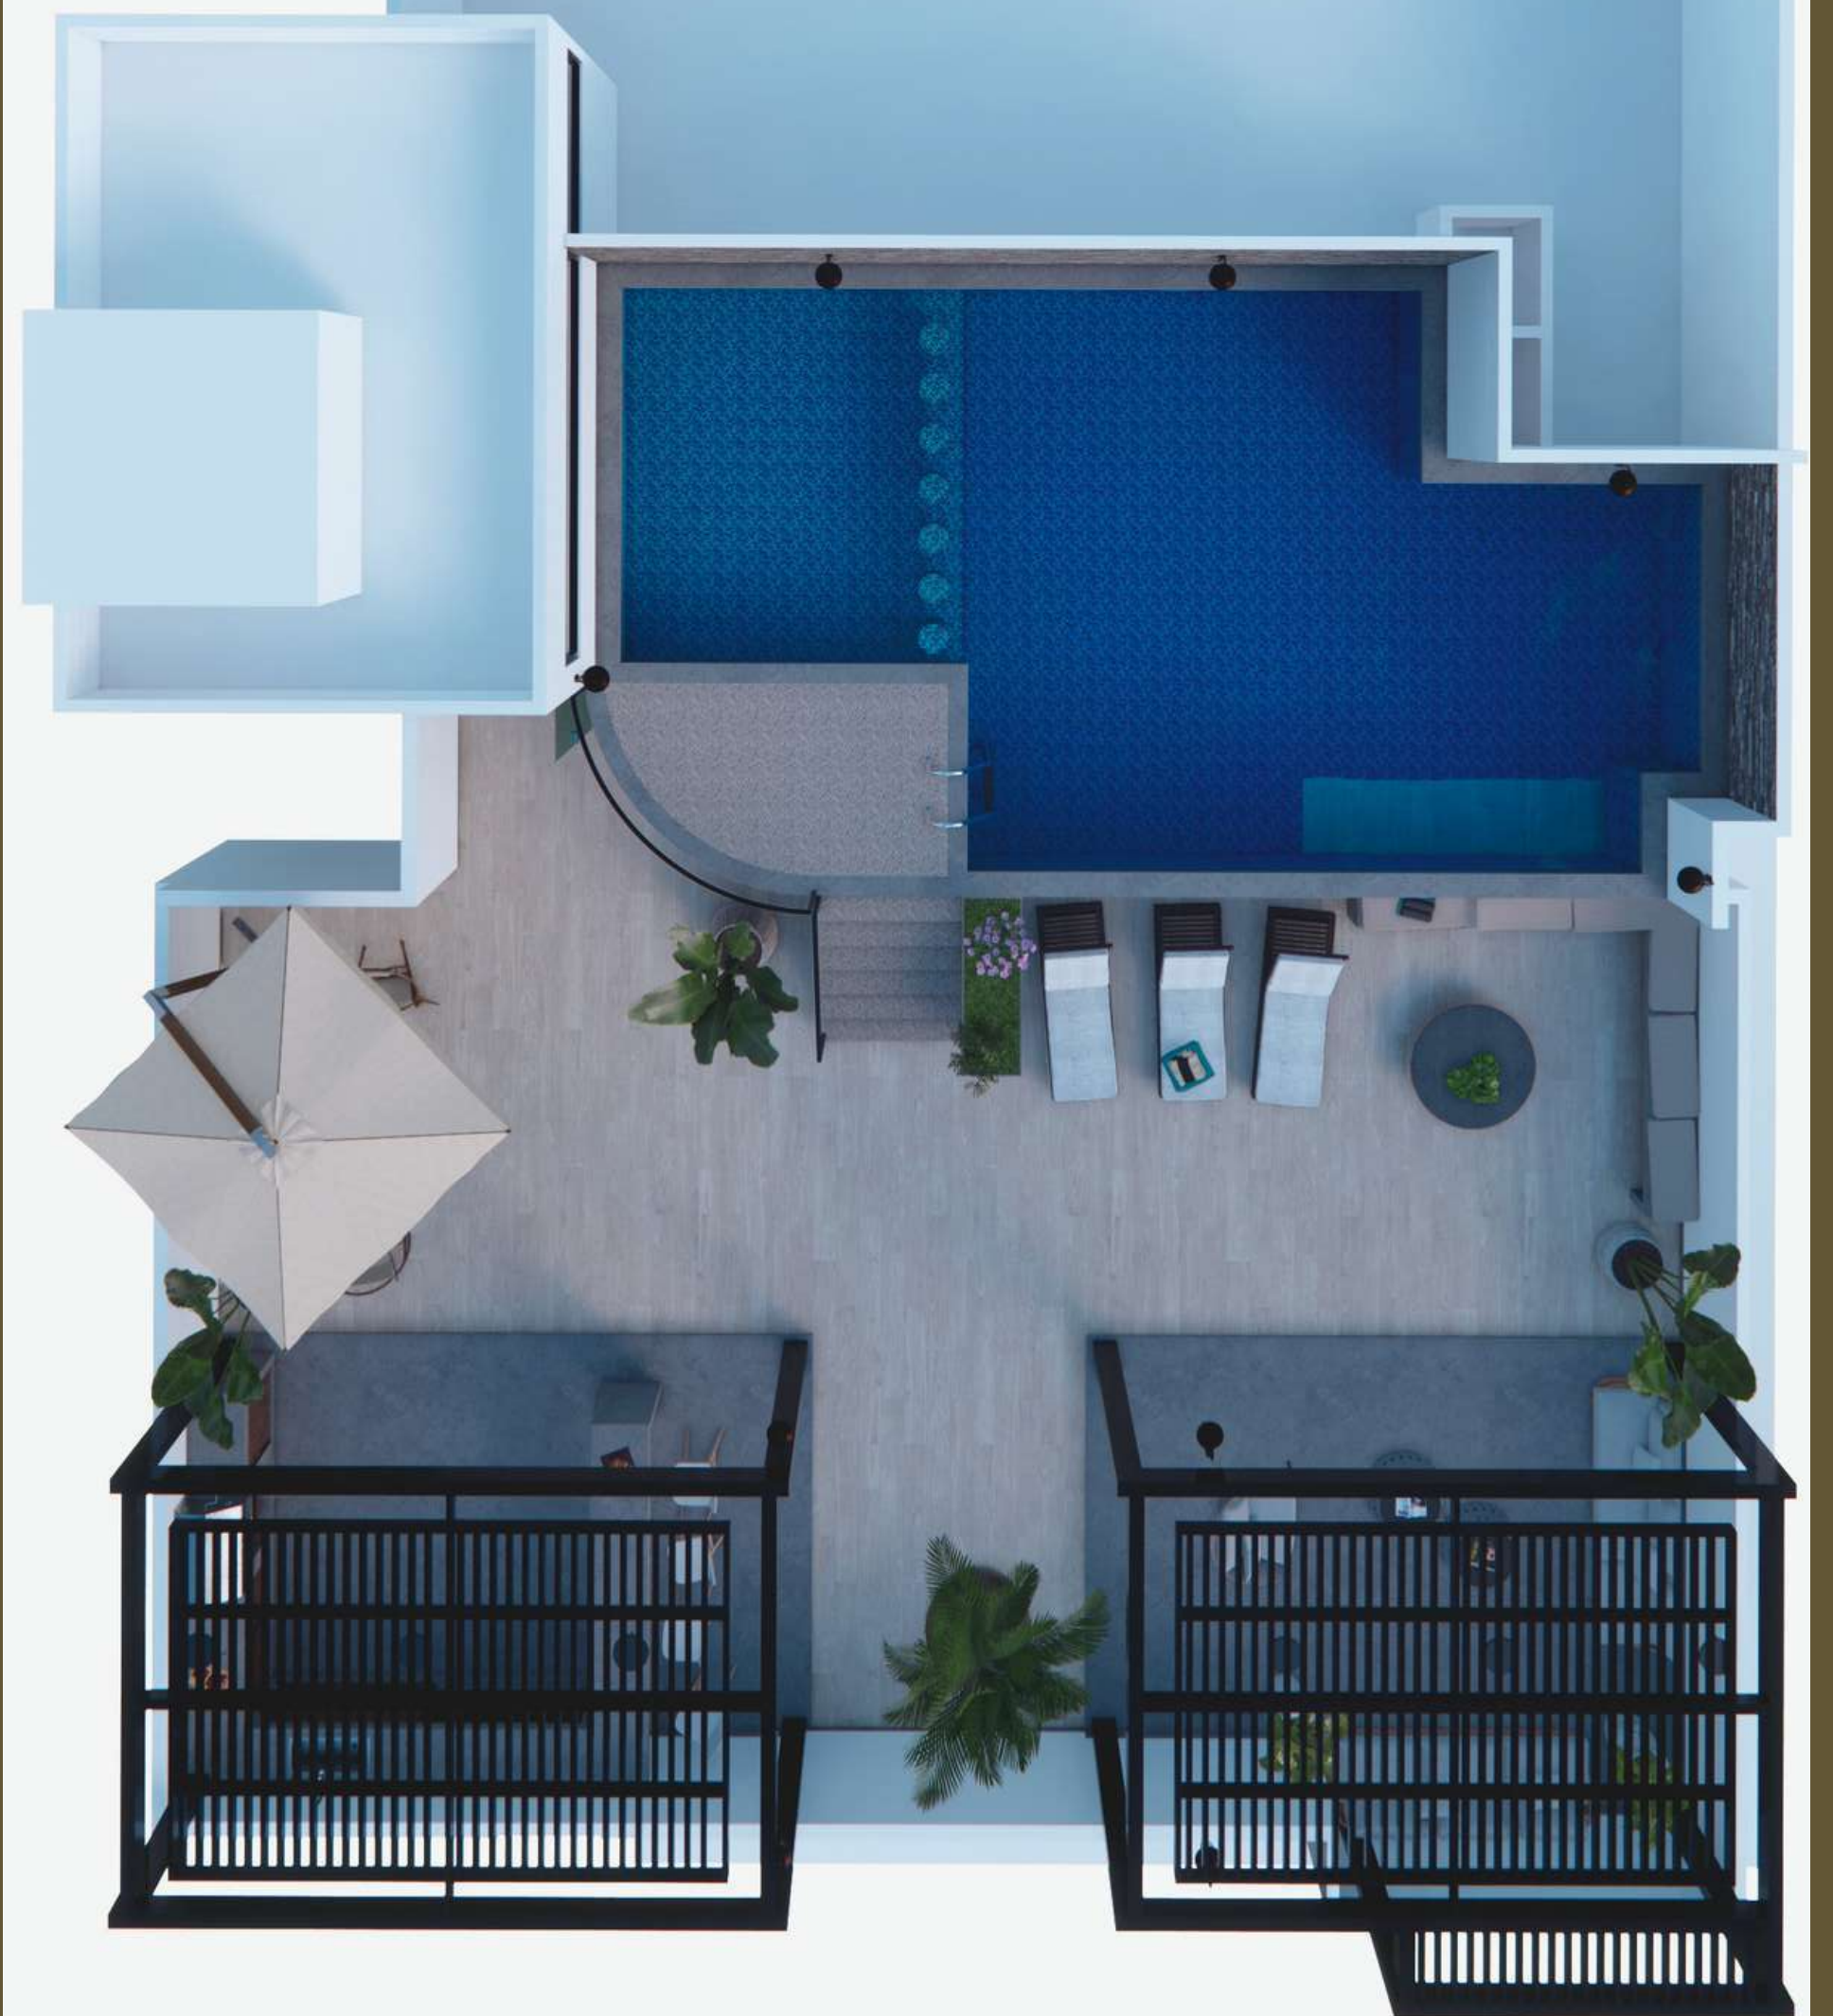

# AMENIDADES EN CADA TORRE

- ALBERCA
- ÁREA DE CAMASTROS
- ÁREA DE GRILL
- TERRAZA
- ÁREAS DE CONVIVENCIA

CENTRAL DE AUTOBUSES

The image shows a modern, multi-story apartment building with a light-colored facade and dark accents. The building features numerous balconies with glass railings and some with potted plants. A large, stylized sign on the lower part of the building reads "Gaia towers". The sign is white with a blue outline and a small blue flower icon above the letter 'i' in "Gaia". The building is set against a clear blue sky with light clouds. In the foreground, there is a stone wall and some greenery, including a large palm tree on the left and smaller trees on the right. A few people and a car are visible in the distance at the bottom right.