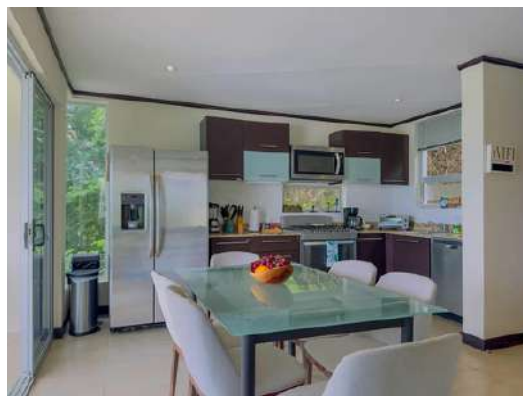

CASA VISTA LINDA

OCEAN VIEW HOME

IN VISTA MARINA

3 BED & 3.5 BATH

SIZE : 2098 SQFT

FOR SALE
\$525,000

Luxury living should look like this: modern living spaces, stunning ocean views from every level, and lush green palm fronds. Nestled in House of Winds, a private development in Playas del Coco, just minutes from the beach, this coastal-style villa spans 2098sq.ft. and boasts access to a newly remodeled community pool and rancho, shared by just 7 homes. A proven record of short-term rental income puts this villa in high demand, along with being meticulously maintained with recent upgrades

Inside, the bright interior boasts an open-concept layout. Enjoy dazzling ocean views while you utilize the stainless steel appliances in the well-equipped kitchen. After eating, sit back and relax on the comfortable seating in the living room as you watch your favorite cable shows and stream movies on a large-screen TV.

The 3 bedrooms, each with a breathtaking ocean view and its own ensuite bathroom, offer inviting spaces amongst the warm wood finishes and high-efficiency air conditioning on each level. A private washer/dryer and Wi-Fi fiber optic internet allow you and your guests to work remotely, rounding out the home's interior perks.

After a day of fun-filled excursions, unwind in your private heated jacuzzi with a postcard-perfect view.

Don't miss this opportunity to own a move-in-ready villa with breathtaking ocean views in the heart of Playas del Coco! This stunning 3-bedroom property is perfect for those seeking the vibrant Coco lifestyle, whether for personal use or investment. Contact us today to schedule a private showing or virtual tour and make this coastal dream a reality!