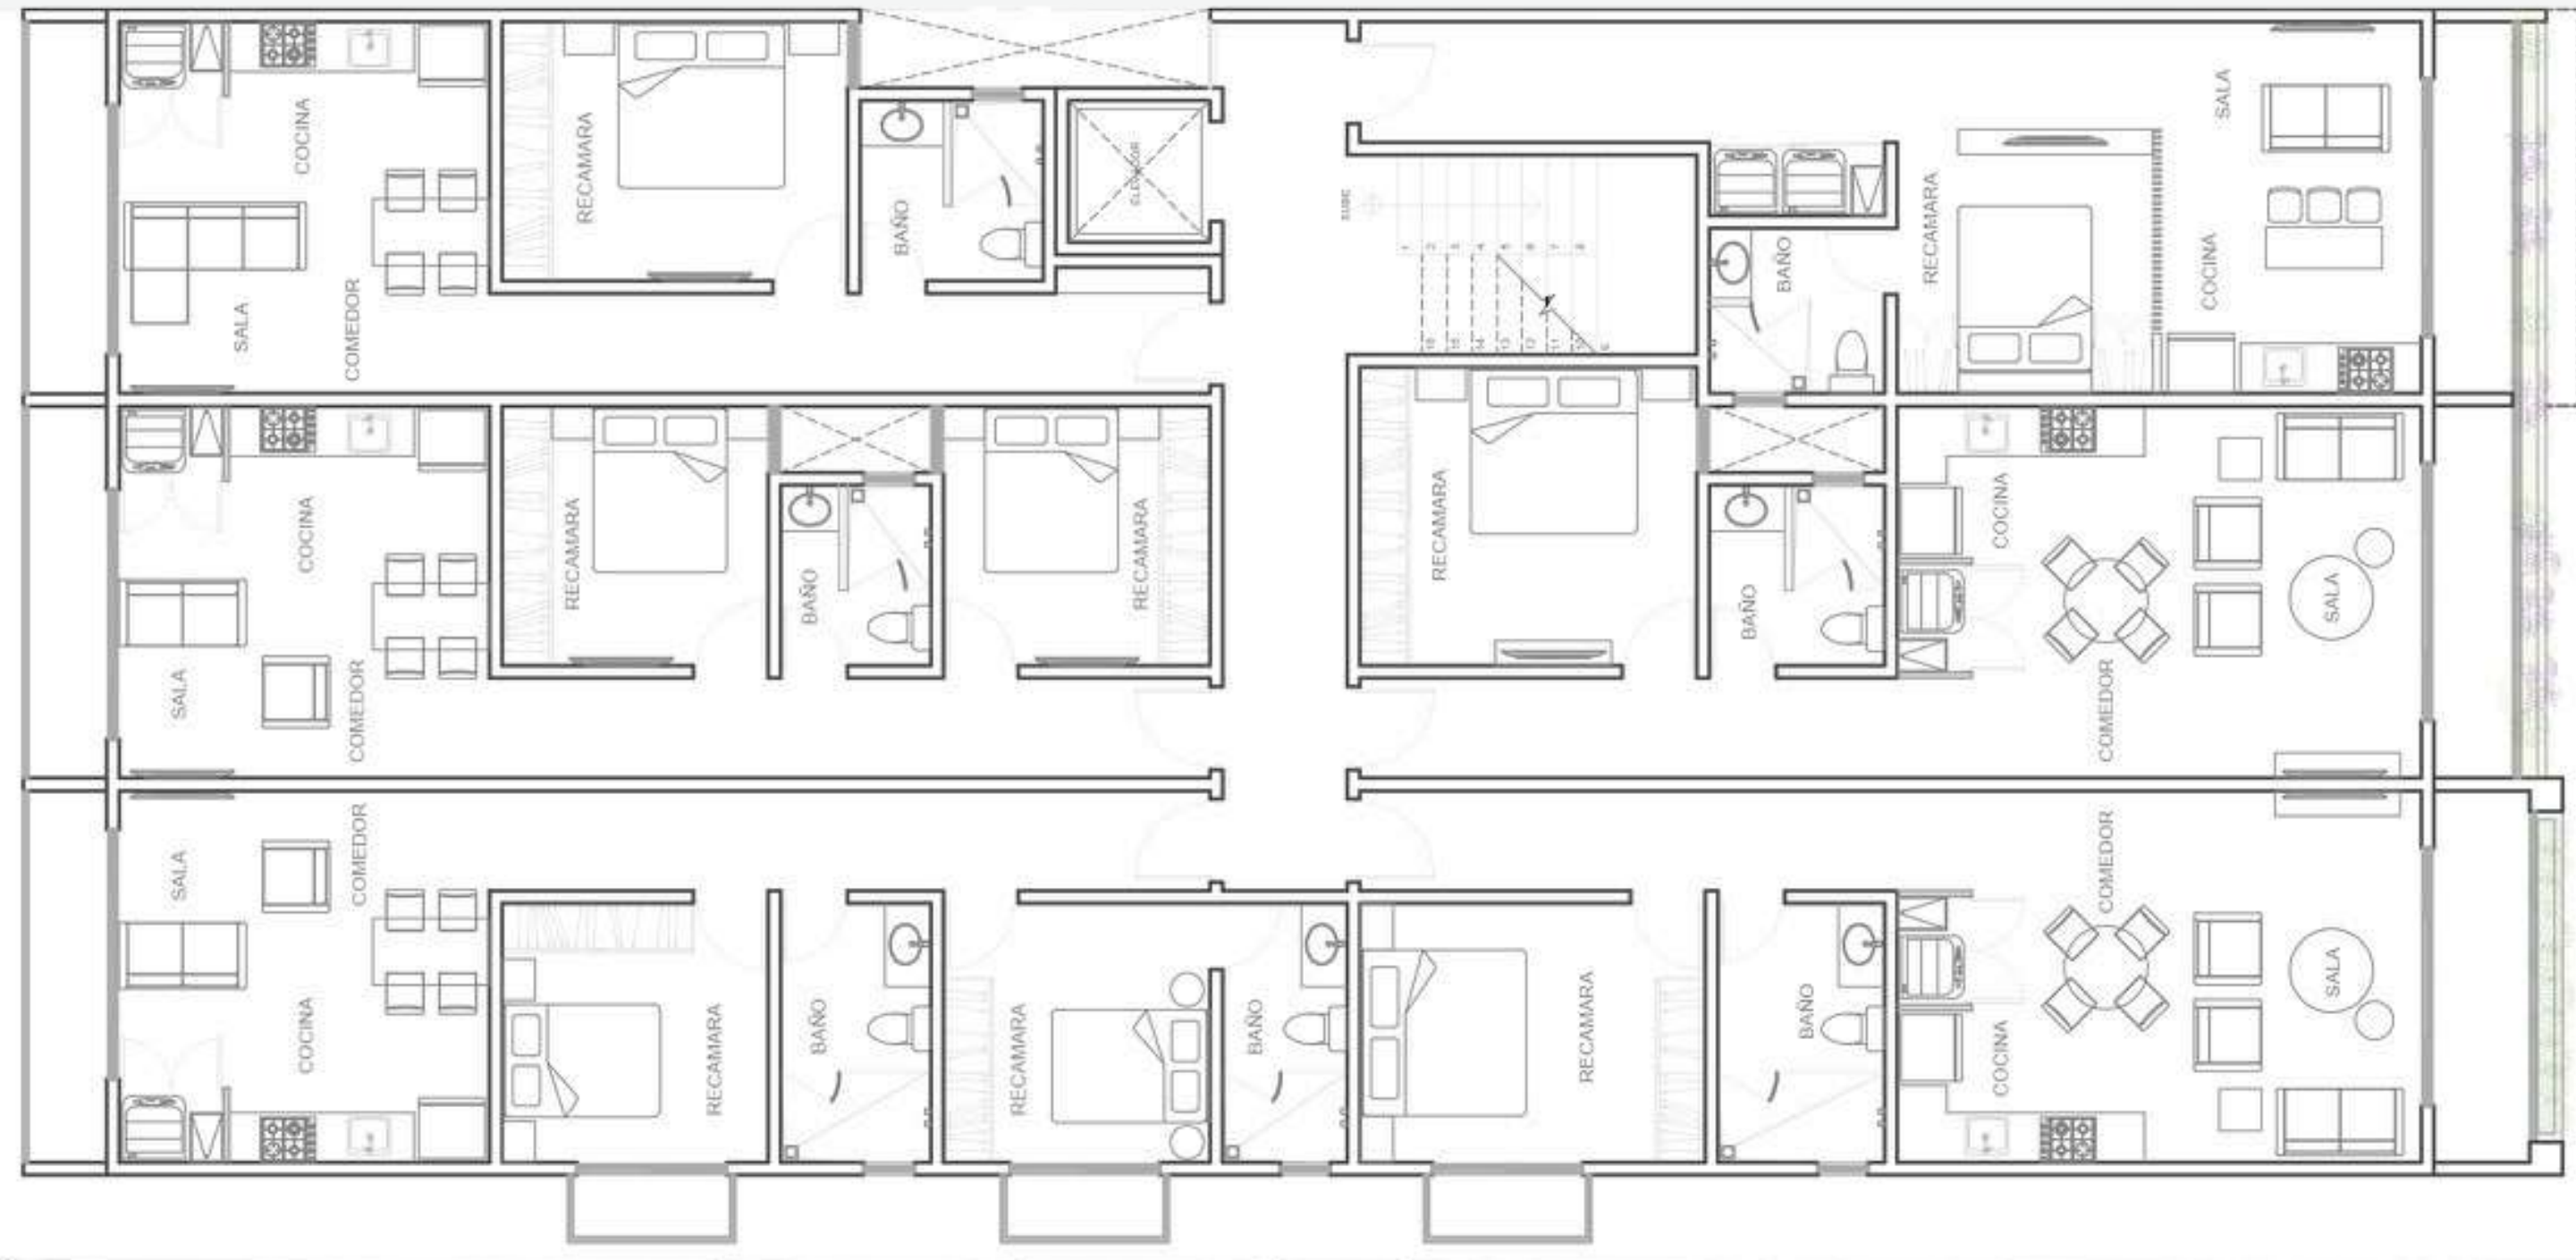

Perla

Zircón

Ámbar

Zafiro

Ágata

Jade