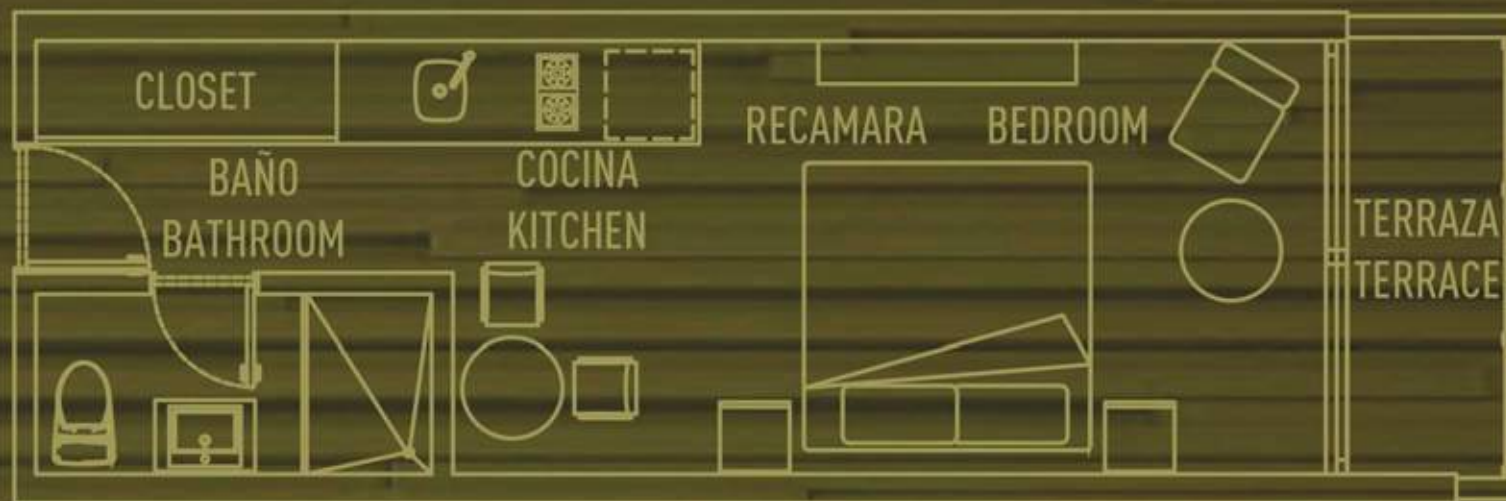

▶ Interior

▶ Roof top

PLANO FLOOR PLAN

DESDE | STARTING AT
\$3,315,000 MXN

ESTUDIO

Interior 29.50 m²
Exterior 4.20 m²
Total 33.70 m²

STUDIO

Interior 317.53 sq ft
Exterior 45.21 sq ft
Total 362.74 sq ft

▶ Vista desde el Roof top Menesse One Paralia | Menesse One Paralia Rooftop View

PRIMO TOA