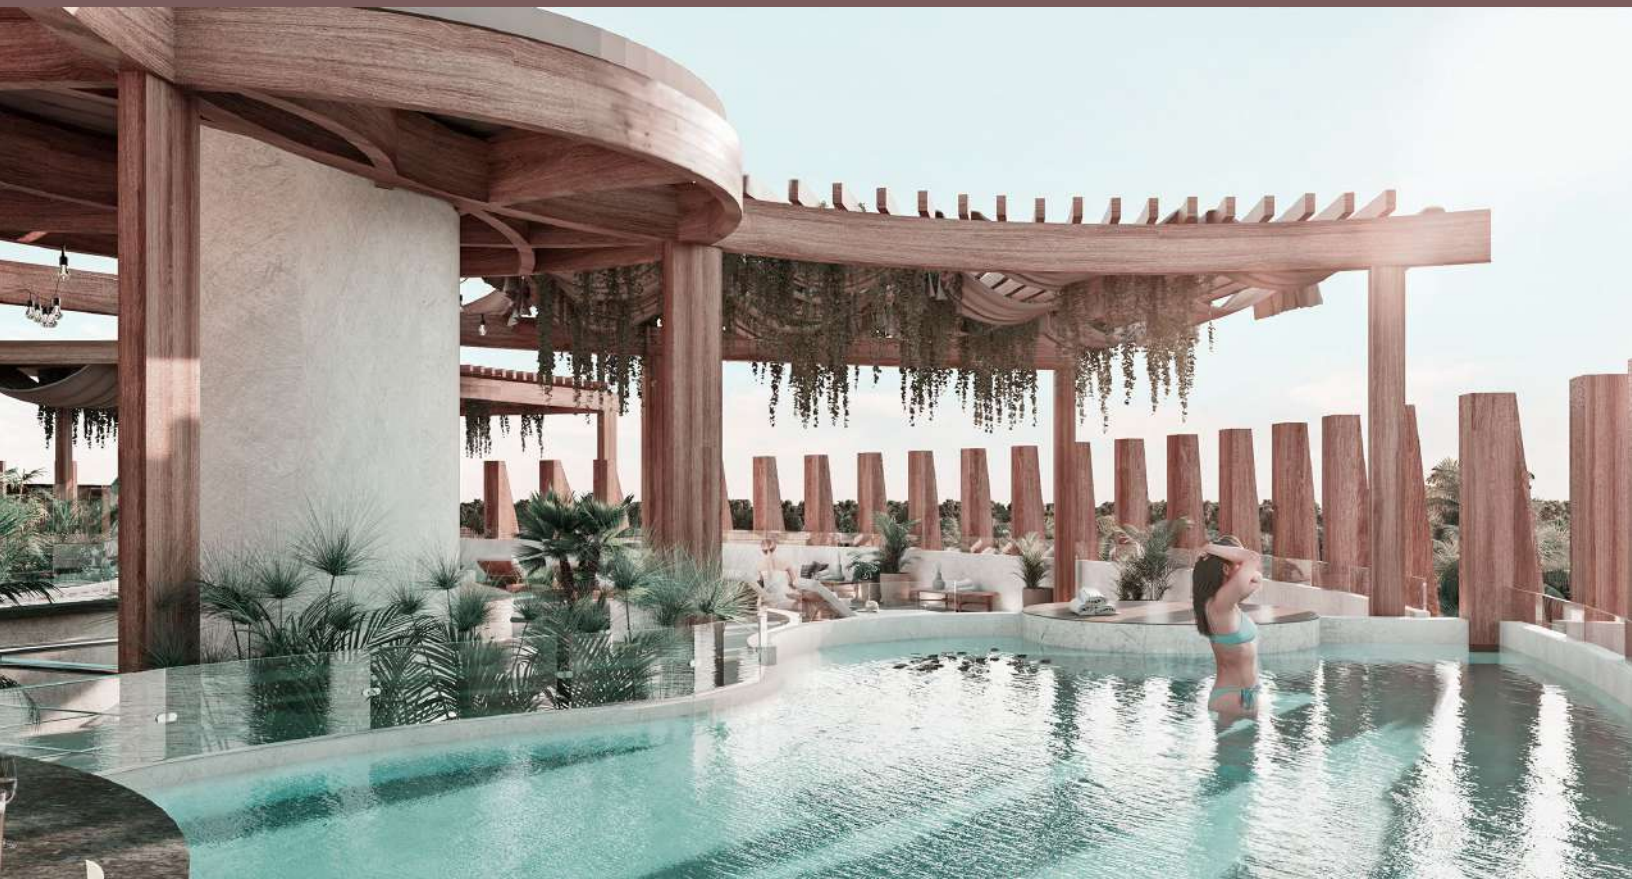

ZYANYA • TULUM • RIVIERA MAYA