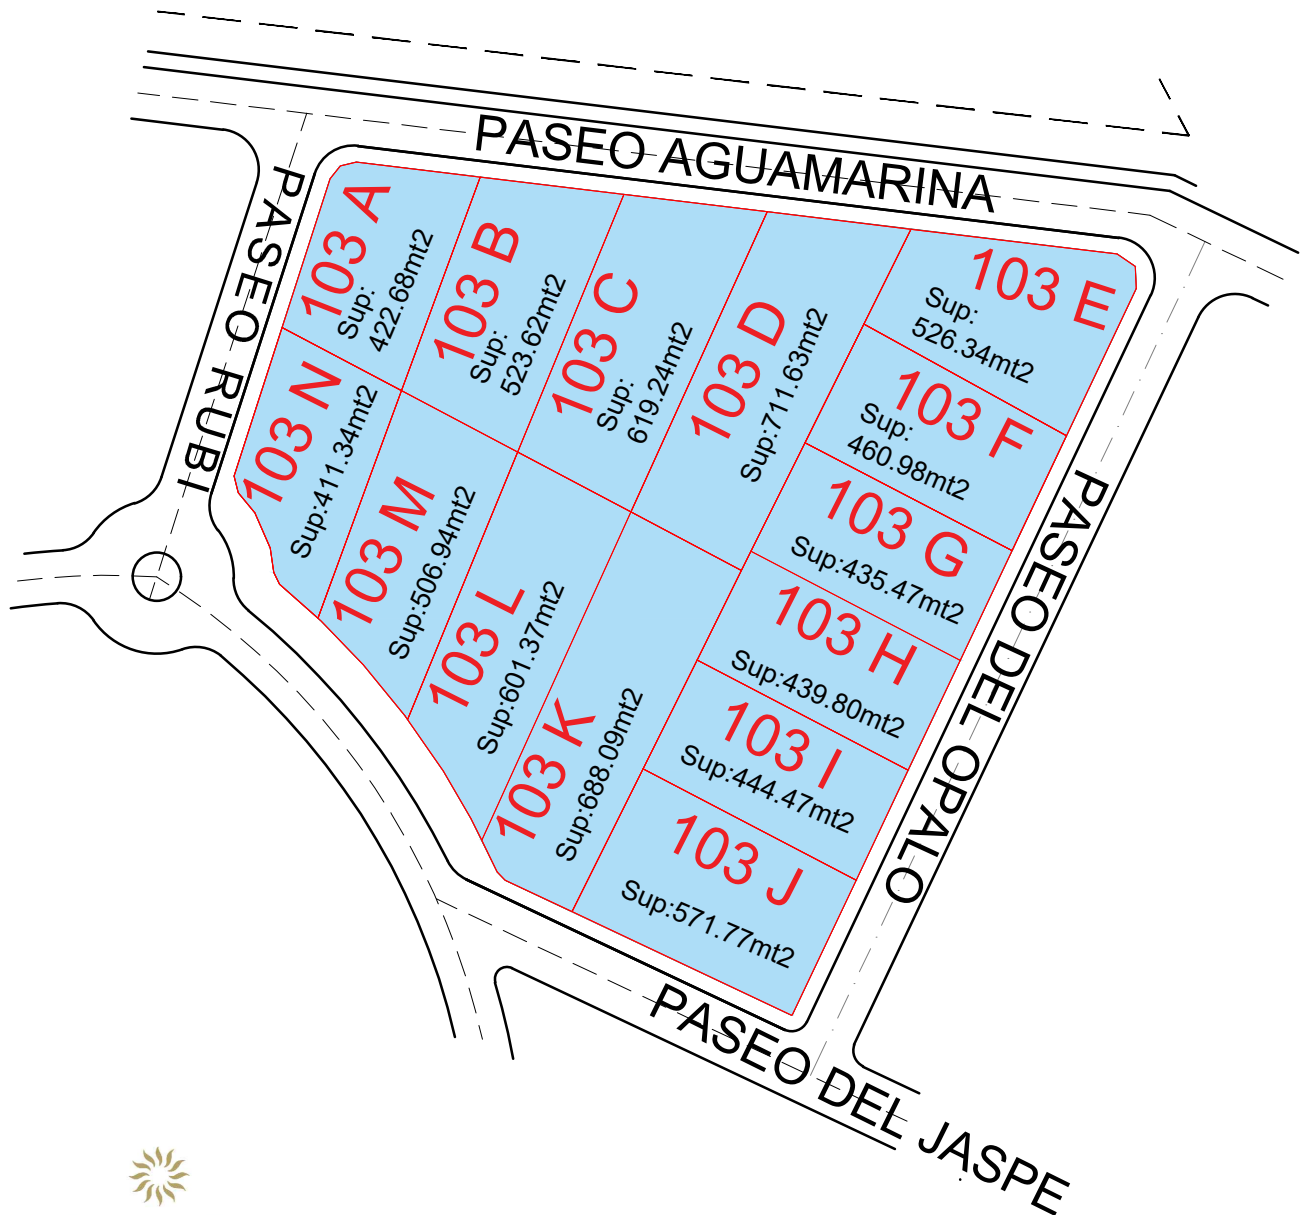

SUBDIVISION LOTE 103 MARINA VILLAGE

Playa Nueva Romana

BY BAHIA PRINCIPE RESIDENCES