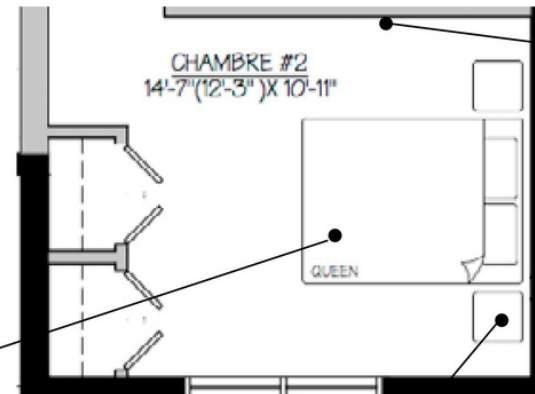

Manguier

Plantes intérieur

Chambre #2

Etage /
Main floor

Lit Dhaka Queen
Manguier

Table de nuit Dhaka
Manguier

Commode 7 tiroirs Dhaka
Manguier

12

DHA1818

Side Table

Size HxWxD (cm): 46x46x41

Size HxWxD (inches): 18x18x16

Weight: 19.00 Kg

Pack: 1 box

Assembly Required: No

C.B.M: 0.090

DHA221820

Bedside Table

Size HxWxD (cm): 46x56x41

Size HxWxD (inches): 18x22x16

Weight: 19.00 Kg

Pack: 1 box

Assembly Required: No

C.B.M: 0.180