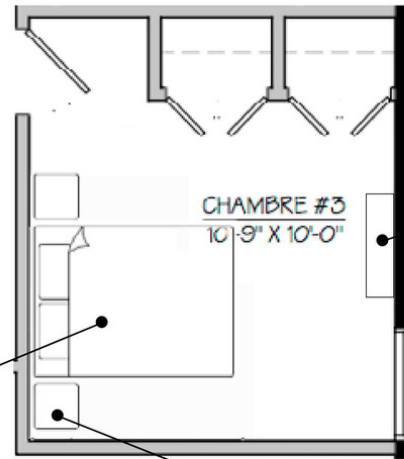

Etage /
Main floor