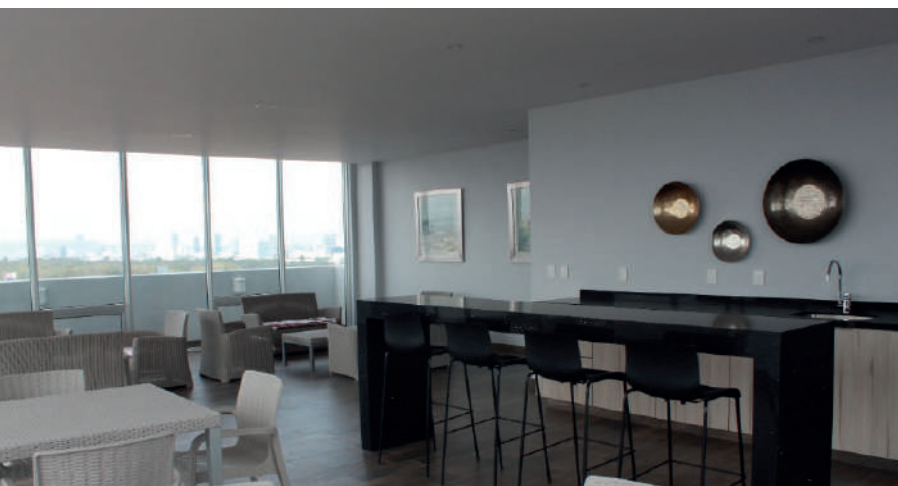

AMENIDADES

Salón de usos múltiples

Alberca

Gimnasio

Área de asadores

Área infantil

Lounge en piso 14

Pet Care