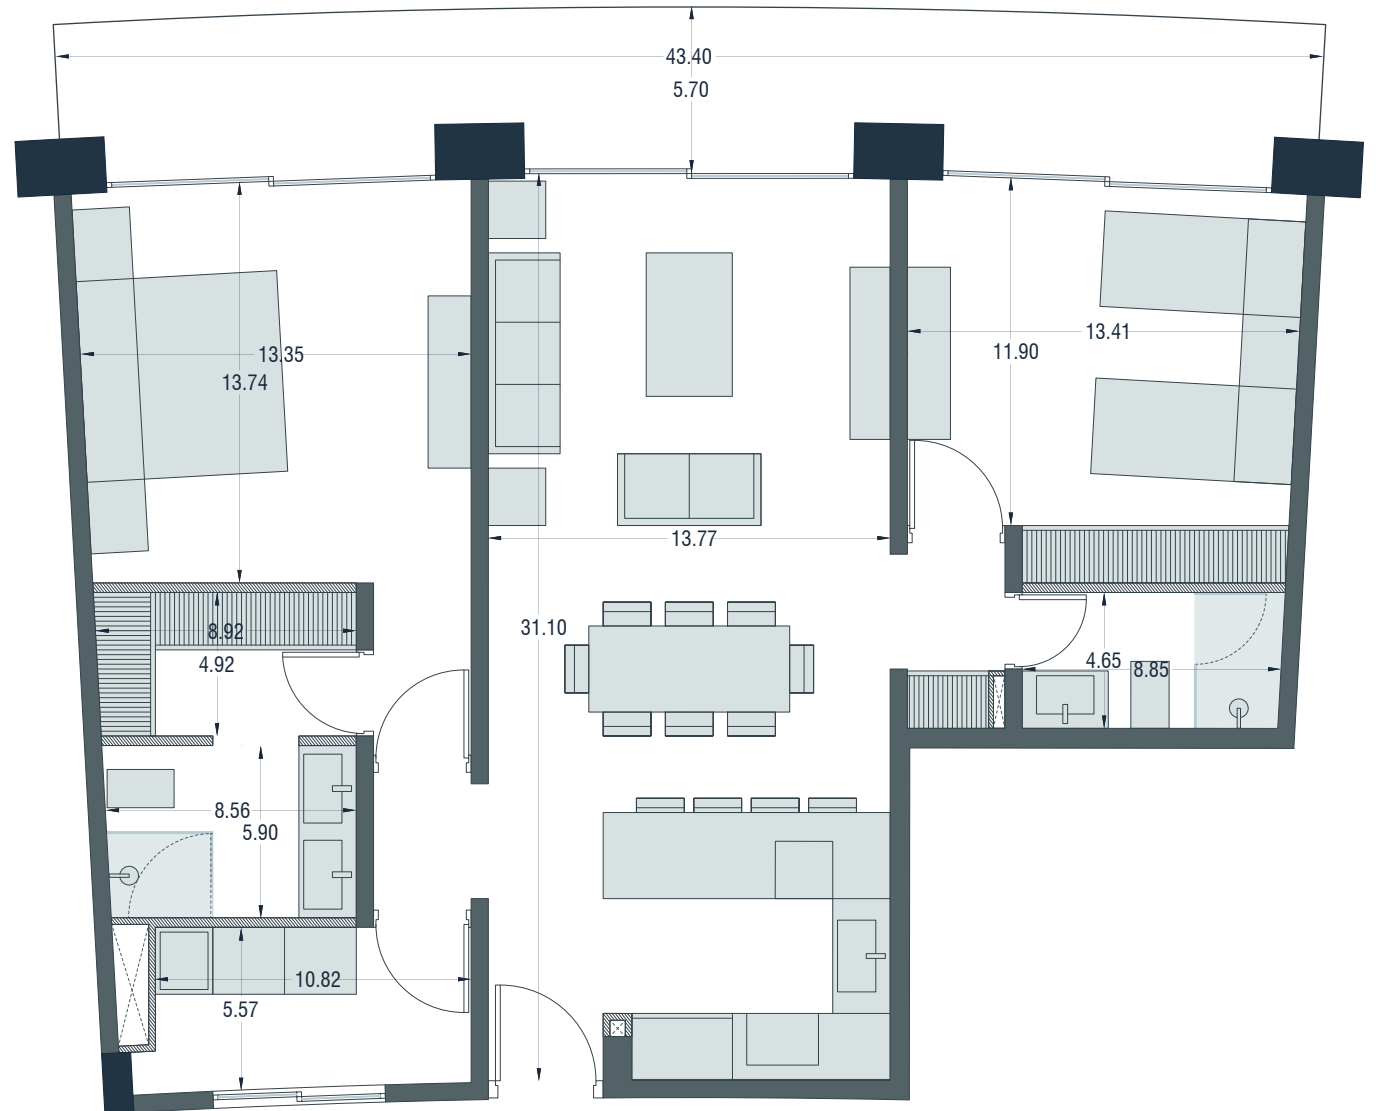

MAR DE PLATA

APARTMENT C/E

TOTAL AREA
1,378.74 M2

INSIDE AREA
1,126.01 M2
BALCONY AREA
N2-N5: 252.73 M2

- KITCHEN
- DINING ROOM
- LIVING ROOM
- 2 BEDROOMS WITH VIEW
- 2 BATHROOMS
- LAUNDRY ROOM
- LINEN CLOSET
- 1 PARKING SPACE
- STORAGE SPACE

	A	B	C	D	E	F	G
N5							
N4							
N3							
N2							
N1							
PB							