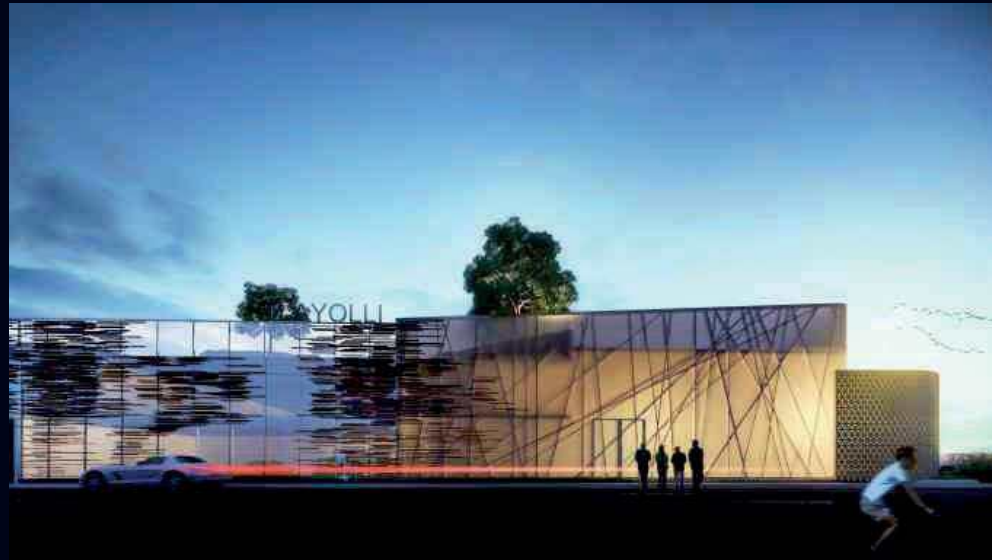

Comercial
12.000 MTS 2
Proyecto 2016
Cholula, Puebla.