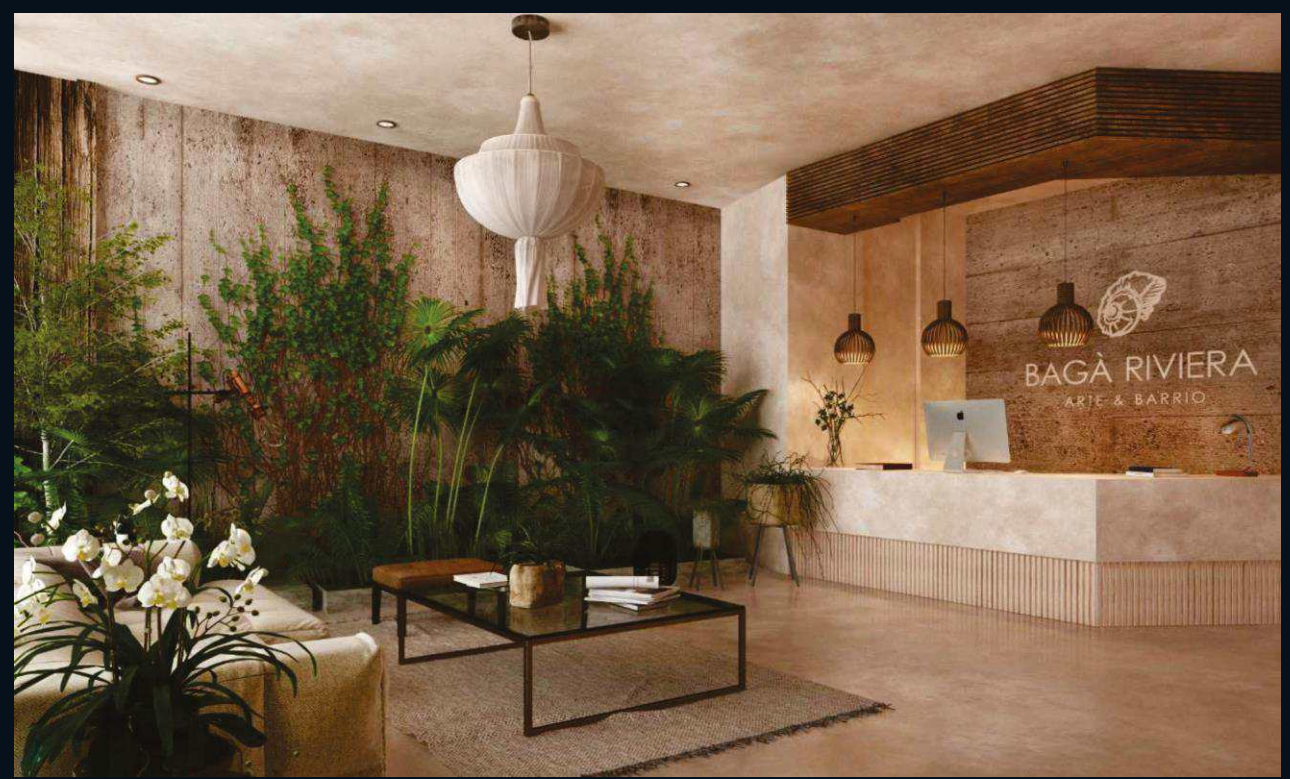

DEPARTAMENTOS BAGA RIVIERA
Proyecto 2021
Playa del Carmen, México