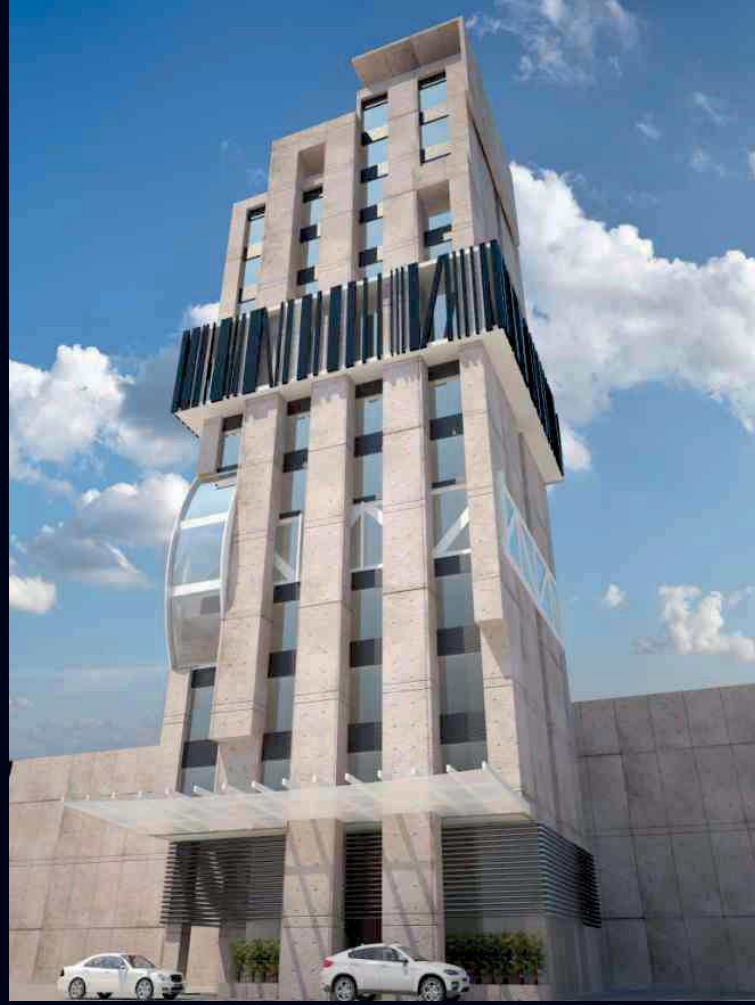

OFICINAS ISSAGLAM

Oficinas Taller
480 MTS 2
Proyecto 2018
Puebla, México

PLAZA LORETA

Plaza comercial
18.000 MTS 2
Proyecto 2017
Queretaro, México

HOTEL BLENDEM

Hotel
7.000 MTS 2
Proyecto 2018
Puebla, México

Casa Morillotla
190.00 MTS 2
Proyecto 2020
Fracc Morillotla, San Andrés
Cholula, Puebla

An architectural rendering of a modern multi-story building. The building features a mix of materials, including dark wood paneling on the balconies and a large, light-colored wall with a mural of a person's face. The building is surrounded by lush tropical vegetation, including palm trees. The sky is blue with some clouds. The text 'BAGÀ RIVIERA ARTE & BARRIO' is overlaid in white at the top right.