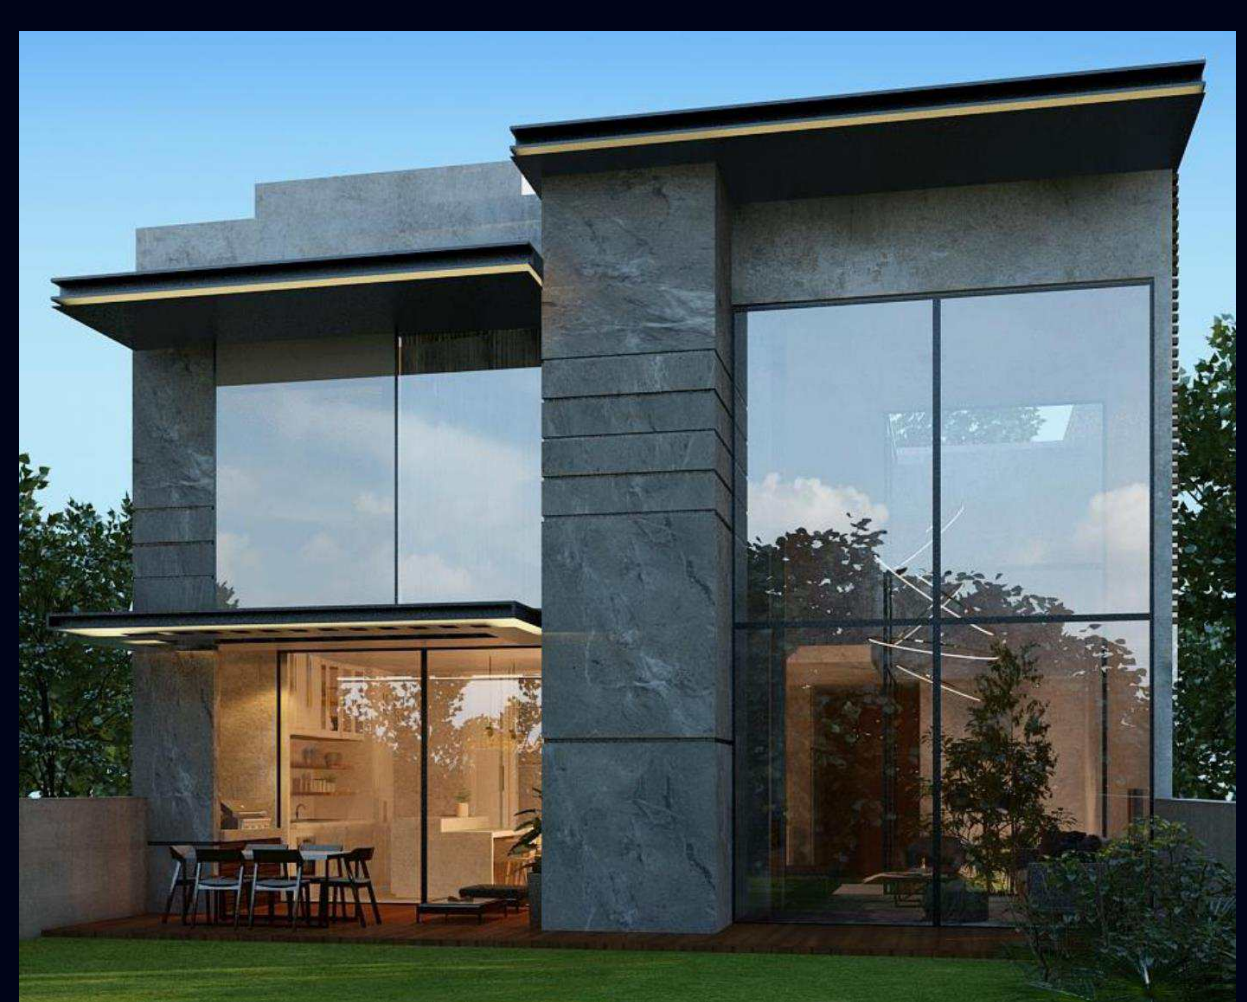

CASA #1 RIOJA GRAN RESERVA
Proyecto 2021
Puebla, México

CASA GRAN RESERVA

CASA GRAN RESERVA

CASA #2 RIOJA GRAN RESERVA
Proyecto 2021
Puebla, México

CASA R+CH PARQUE NUBIA
Proyecto 2021
Puebla, México

CASAS BAGÁ GRAND BARRIO
Proyecto 2019 Puebla,
México

Casa Morillotla
190.00 MTS 2
Proyecto 2020
Fracc Morillotla, San Andrés
Cholula, Puebla

An architectural rendering of a modern multi-story building. The building features a mix of materials, including dark wood paneling on the balconies and a large, light-colored wall with a mural of a person's face. The building is surrounded by lush tropical vegetation, including palm trees. The sky is blue with some clouds. The text 'BAGÀ RIVIERA ARTE & BARRIO' is overlaid in white at the top right.