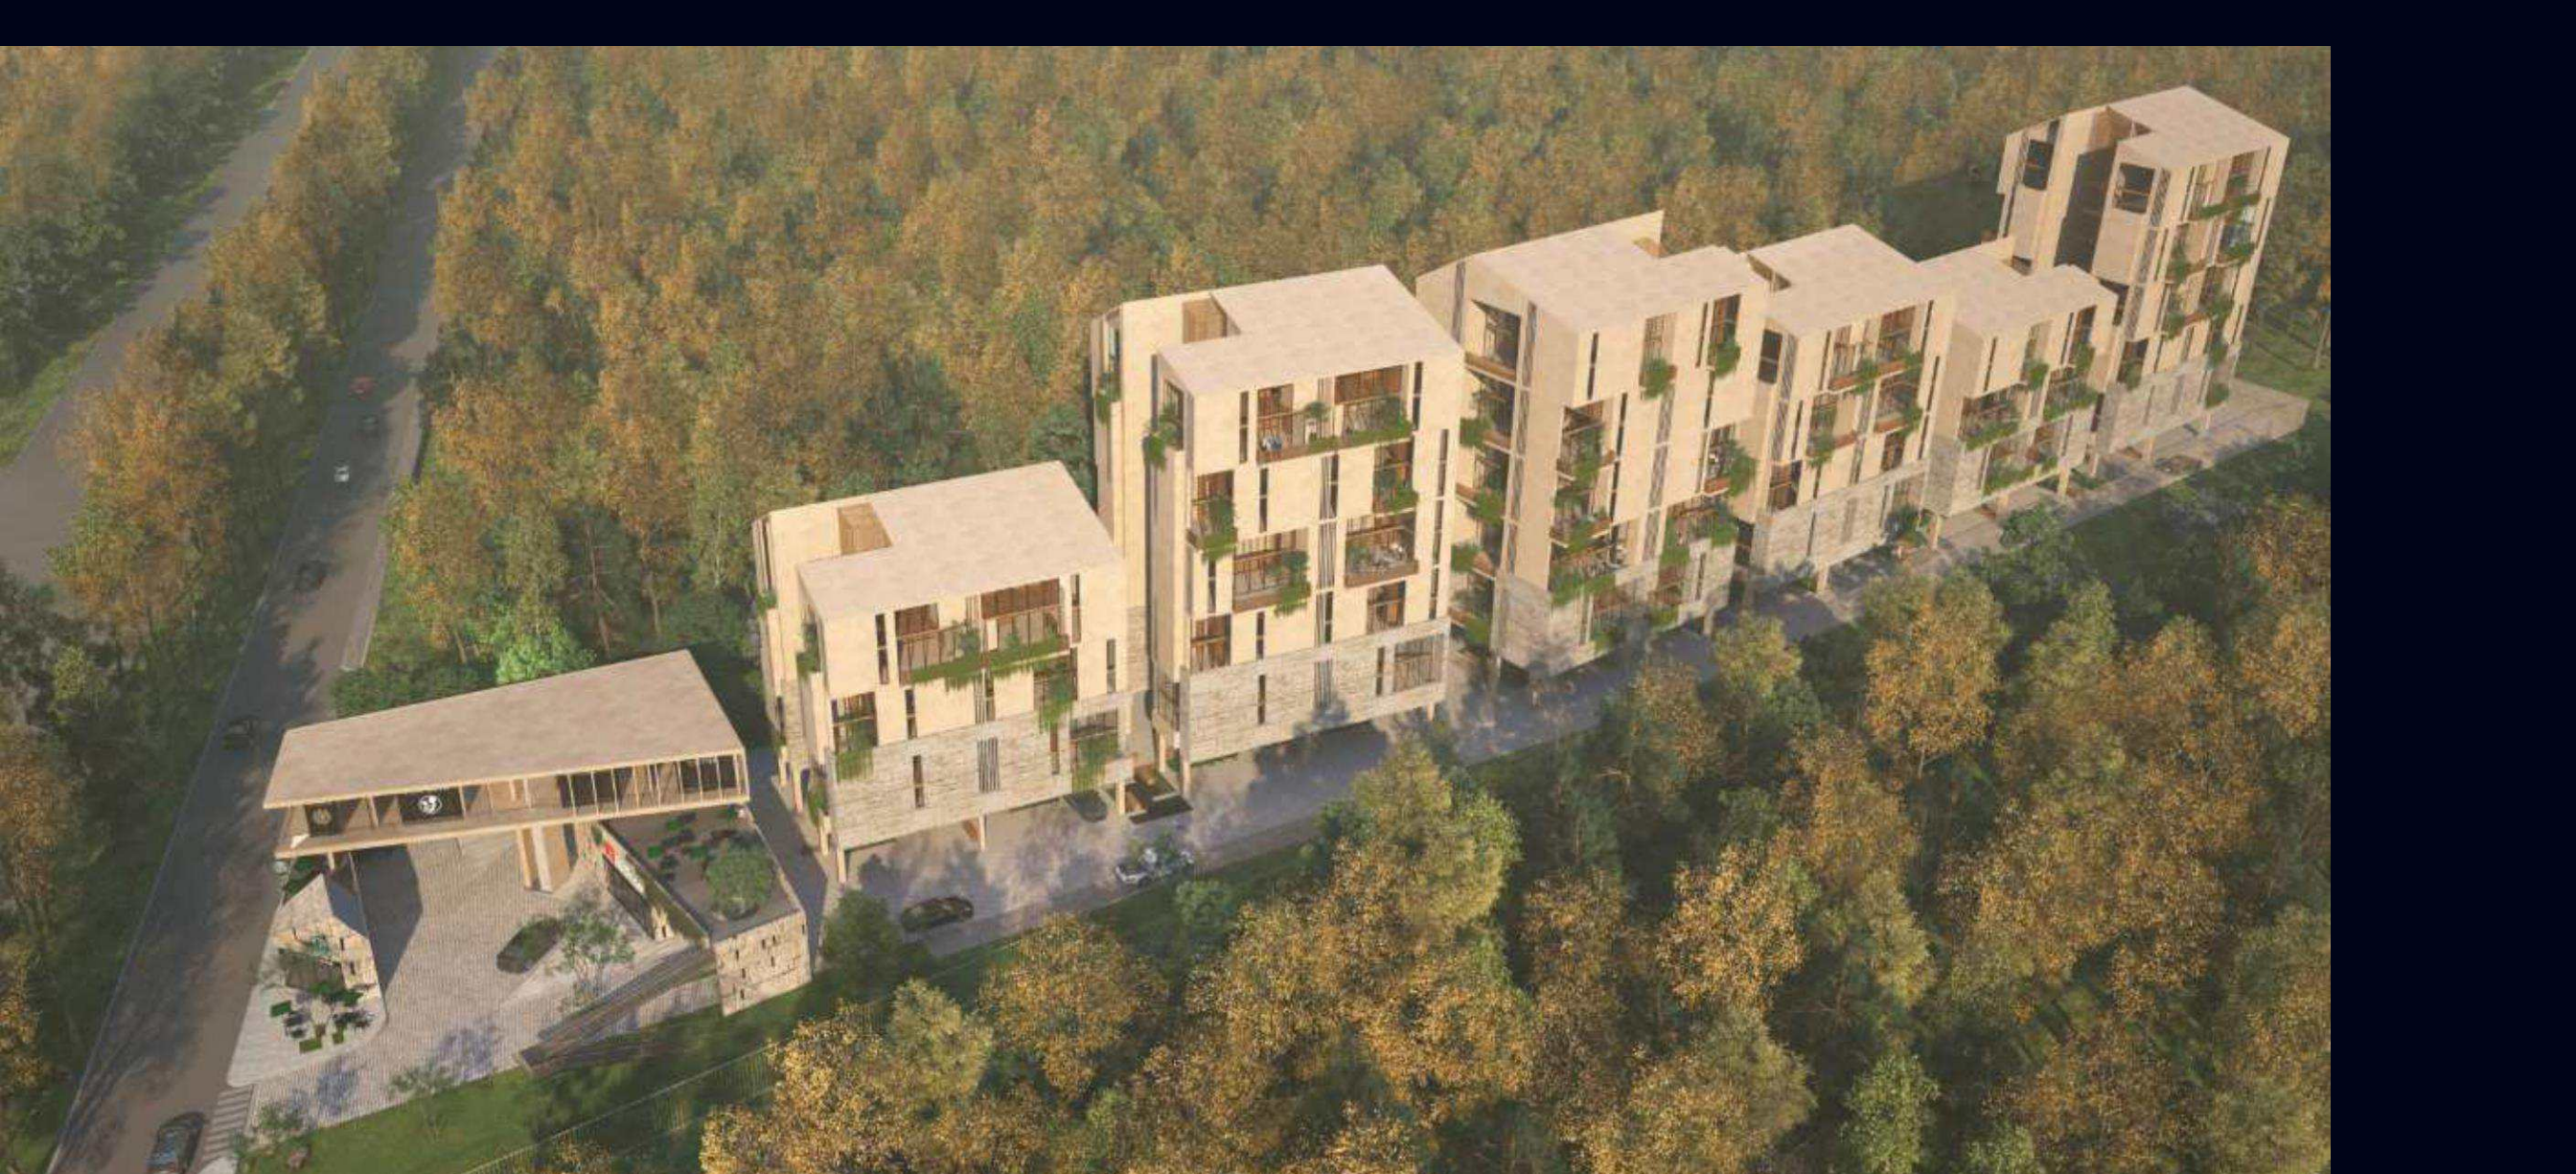

Casa Morillotla
190.00 MTS 2
Proyecto 2020
Fracc Morillotla, San Andrés
Cholula, Puebla

An architectural rendering of a modern multi-story building. The building features a mix of materials, including dark wood paneling on the balconies and a large, light-colored wall with a mural of a person's face. The building is surrounded by lush tropical vegetation, including palm trees. The sky is blue with some clouds. The text 'BAGÀ RIVIERA ARTE & BARRIO' is overlaid in white at the top right.

BAGÀ RIVIERA ARTE & BARRIO

DEPARTAMENTOS BAGA RIVIERA
Proyecto 2021
Playa del Carmen, México

DEPARTAMENTOS BAGA RIVIERA
Proyecto 2021
Playa del Carmen, México

CASA AZ+ARR
Proyecto 2020

Puebla, México

CASA COCOYOC II
Proyecto 2021

Puebla, México

HOLISTIC HOUSE

Proyecto 2021
San Andrés Cholula, Puebla

HOLISTIC HOUSE San Andrés Cholula, Puebla

HOLISTIC HOUSE San Andrés Cholula, Puebla

HOLISTIC HOUSE

San Andrés Cholula, Puebla

HOLISTIC HOUSE San Andrés Cholula, Puebla