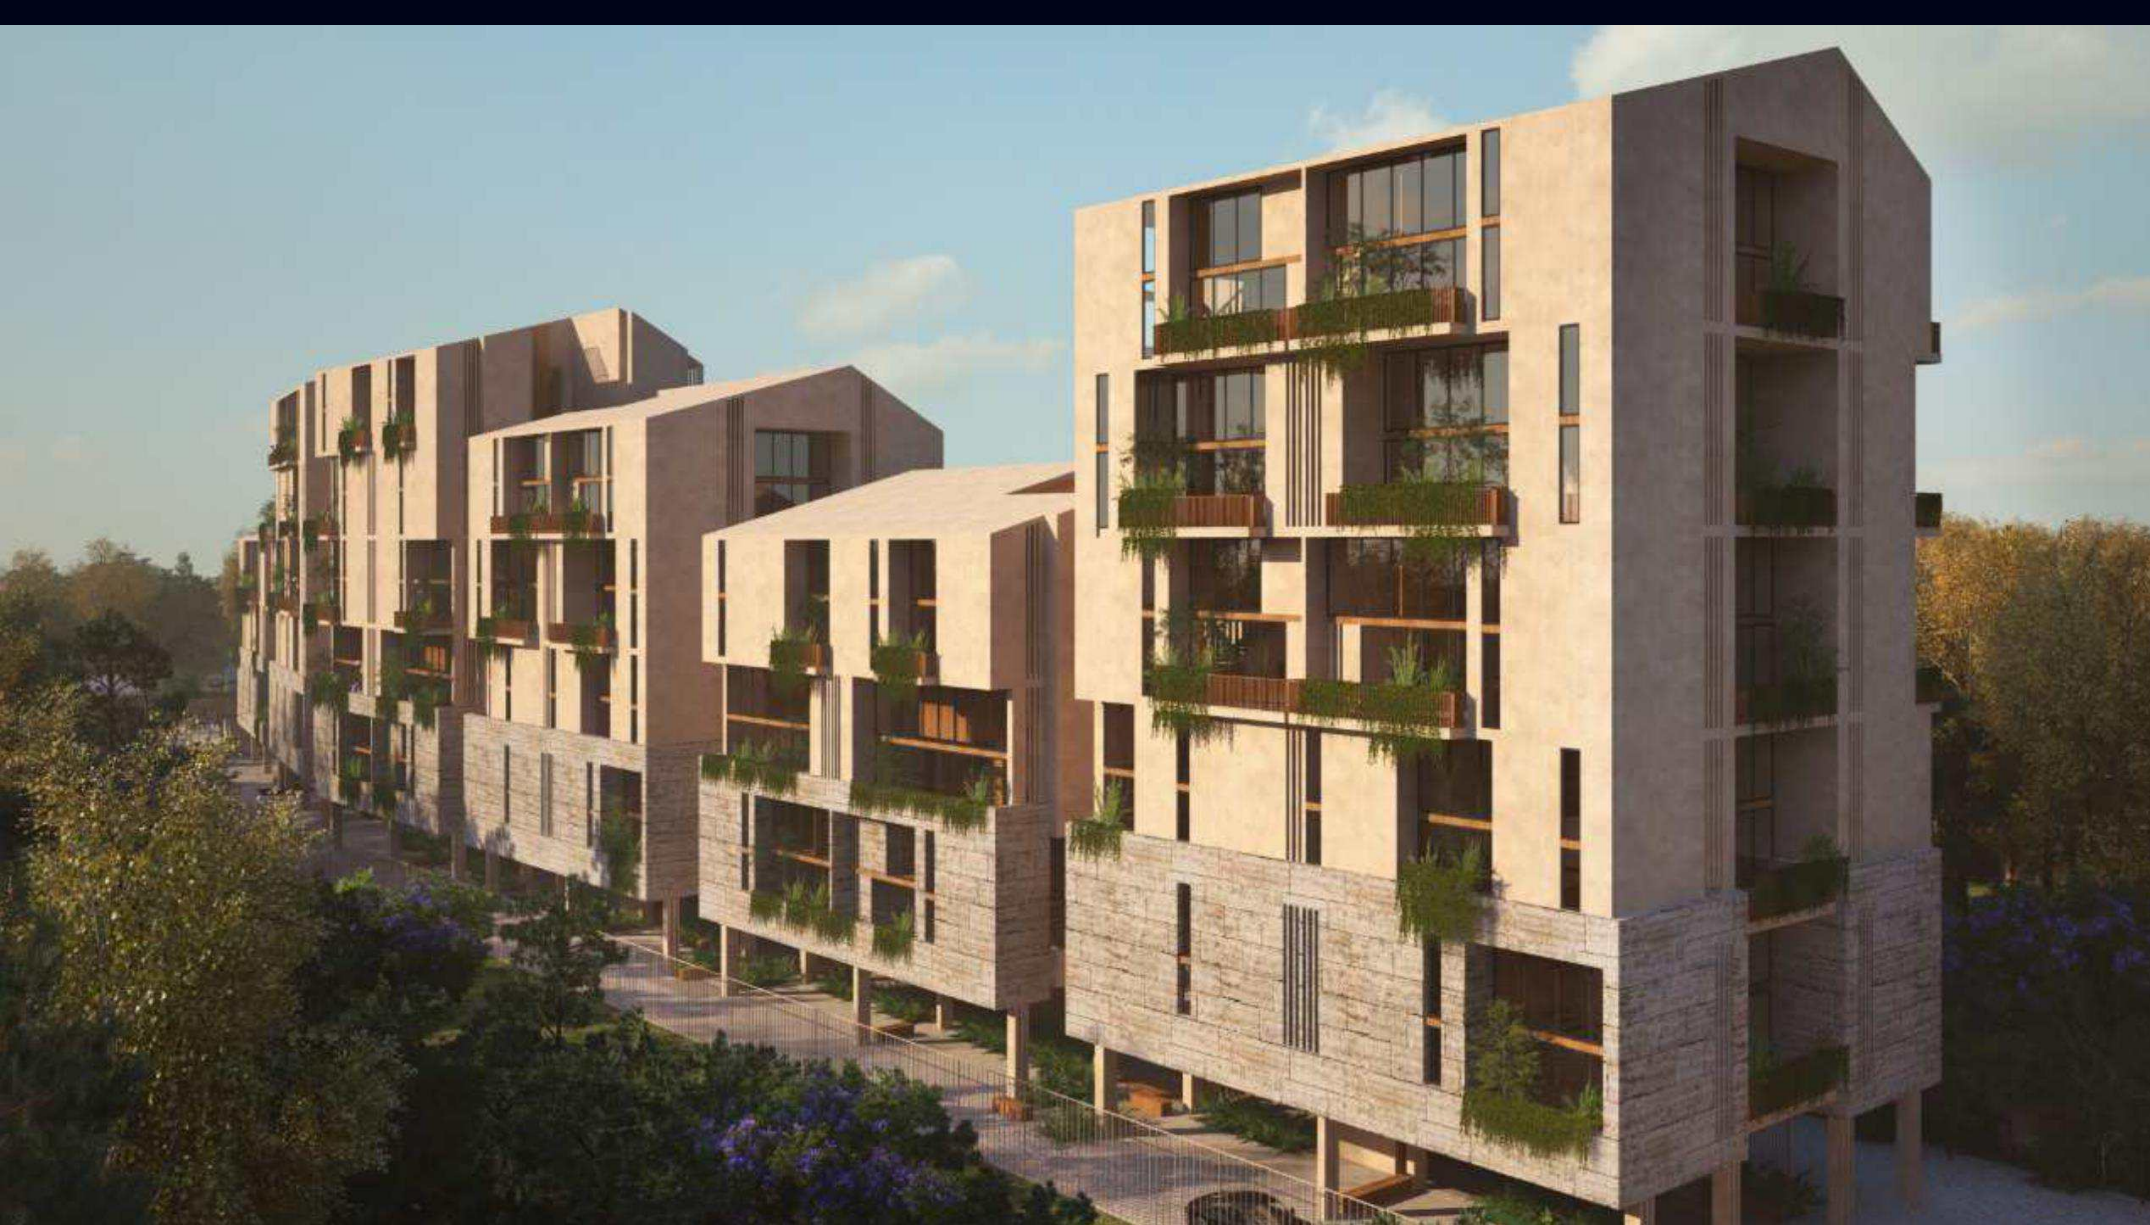

Casa Morillotla
190.00 MTS 2
Proyecto 2020
Fracc Morillotla, San Andrés
Cholula, Puebla

An architectural rendering of a modern multi-story building. The building features a mix of materials, including dark wood paneling on the balconies and a large, light-colored wall with a mural of a person's face. The building is surrounded by lush tropical vegetation, including palm trees. The sky is blue with some clouds. The text 'BAGÀ RIVIERA ARTE & BARRIO' is overlaid in white at the top right.

BAGÀ RIVIERA ARTE & BARRIO

DEPARTAMENTOS BAGA RIVIERA
Proyecto 2021
Playa del Carmen, México

DEPARTAMENTOS BAGA RIVIERA
Proyecto 2021
Playa del Carmen, México

CASA AZ+ARR
Proyecto 2020

Puebla, México

CASA COCOYOC II
Proyecto 2021

Puebla, México

HOLISTIC HOUSE

Proyecto 2021
San Andrés Cholula, Puebla

HOLISTIC HOUSE San Andrés Cholula, Puebla

HOLISTIC HOUSE San Andrés Cholula, Puebla

HOLISTIC HOUSE

San Andrés Cholula, Puebla

HOLISTIC HOUSE San Andrés Cholula, Puebla