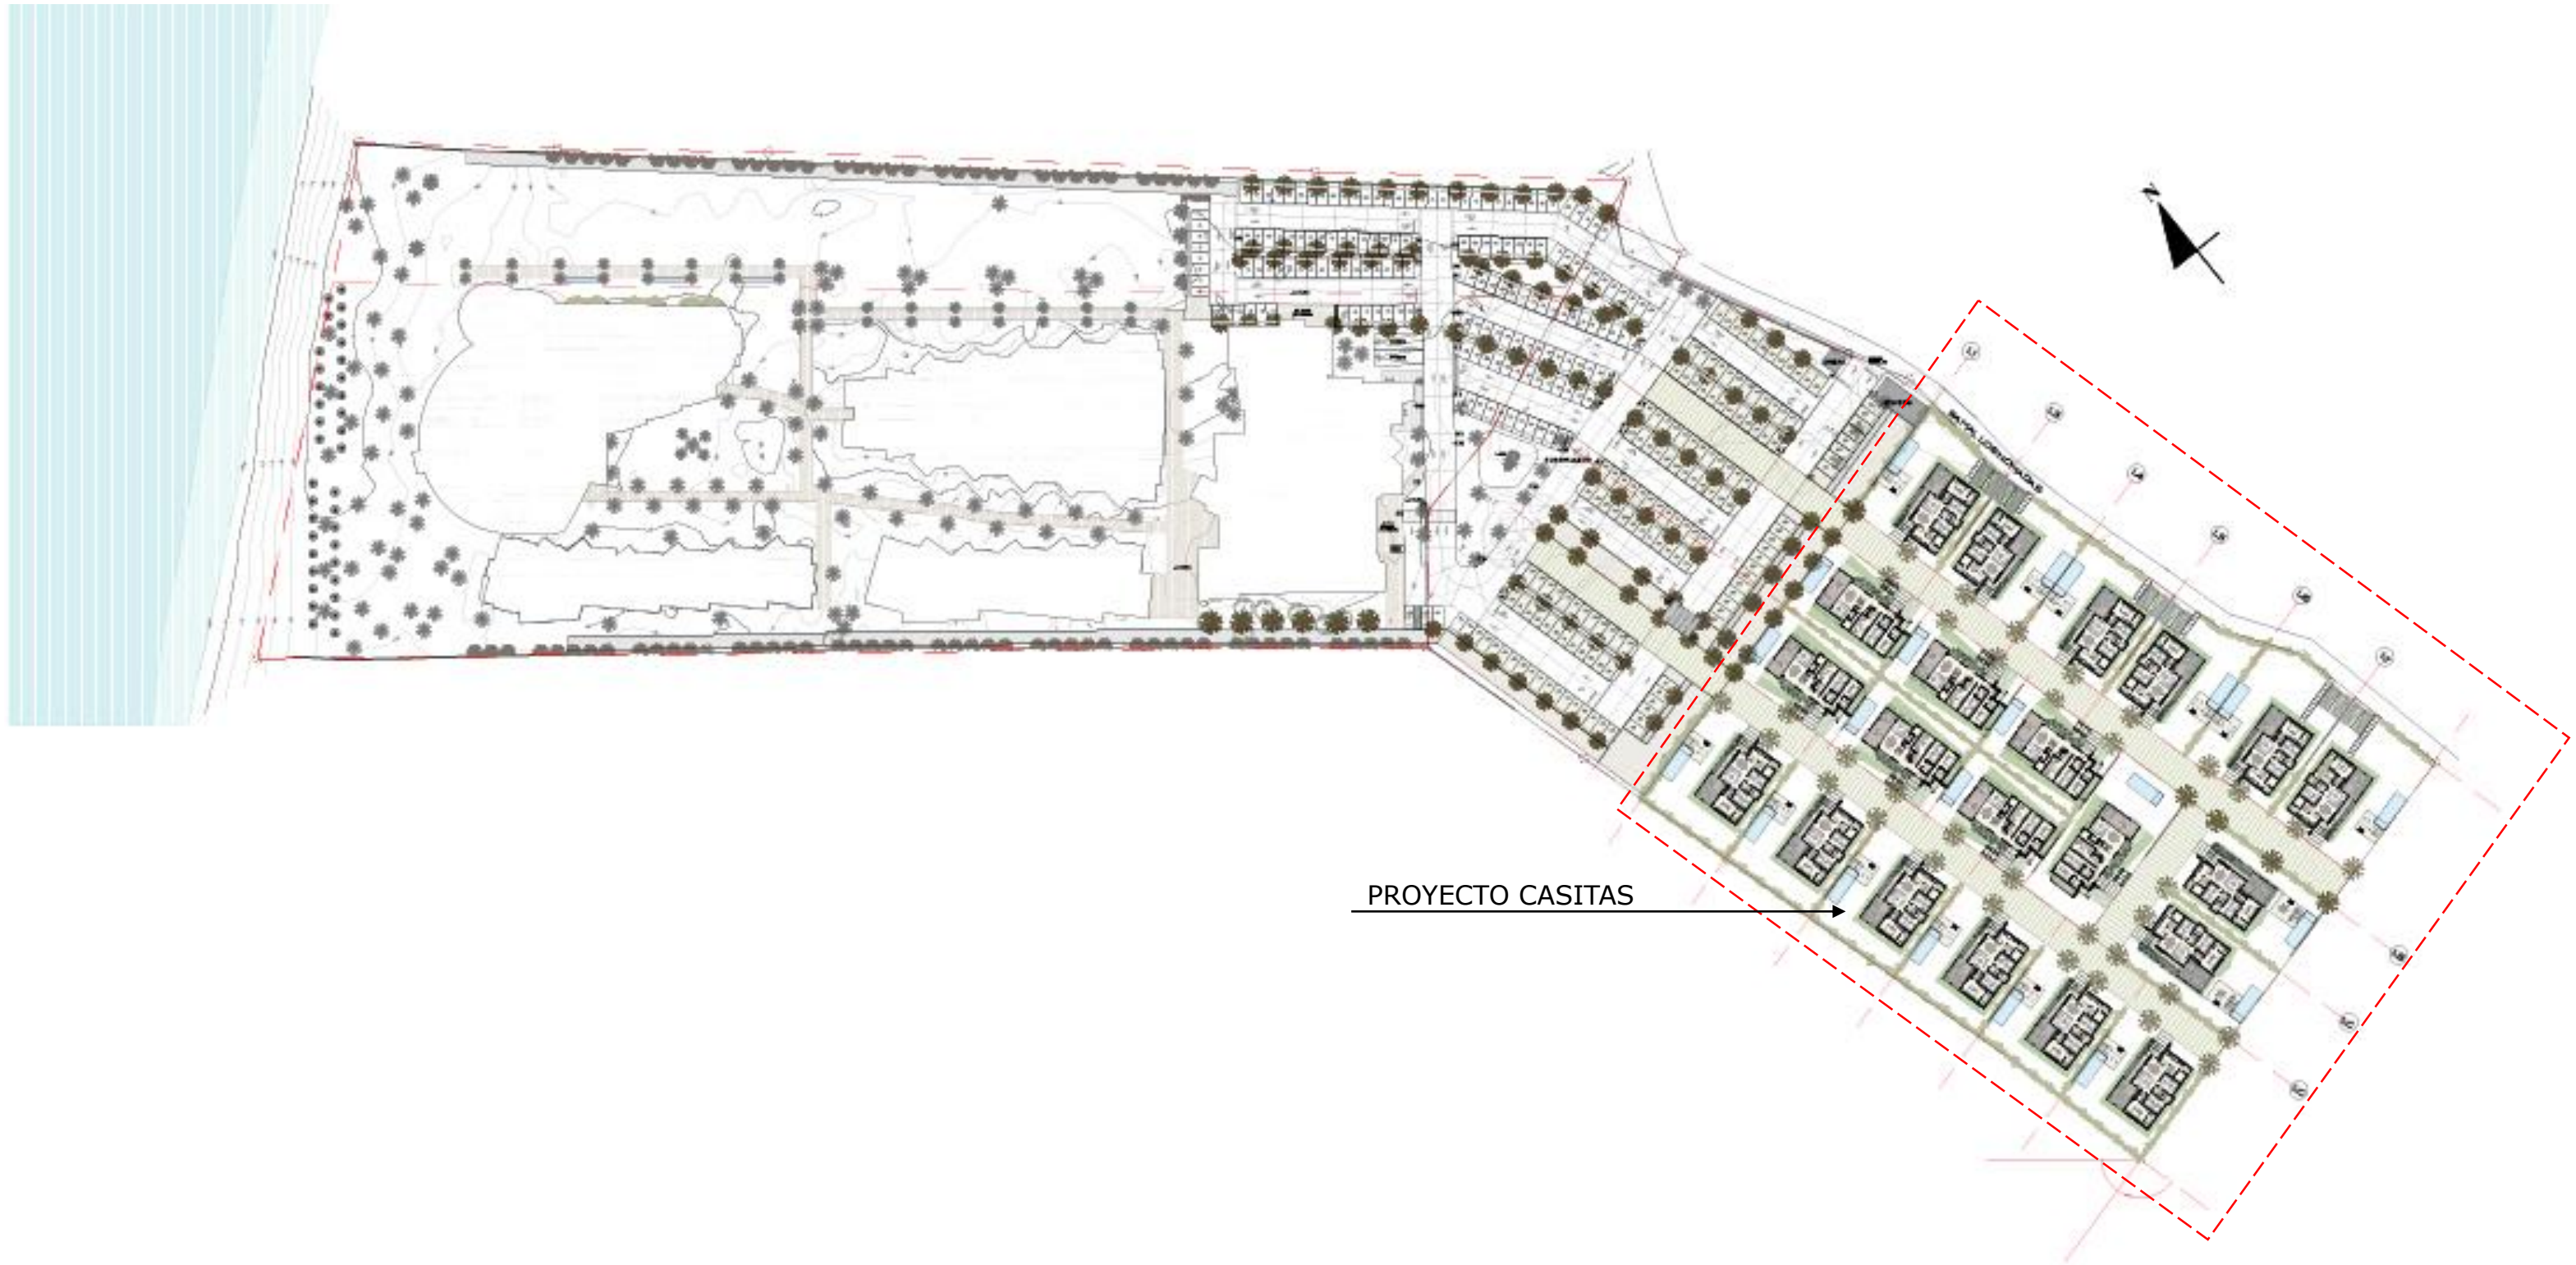

The background image is a grayscale architectural rendering of a modern residential property. It features a swimming pool on the left, a large wooden deck on the right with three lounge chairs and a small table, and a modern house with a flat roof and large windows in the background. A large, leafy tree stands prominently in the center. The overall scene is bright and airy, with a clean, minimalist aesthetic.

CASITAS COSON BAY

ENERO 2023

M & H ARQUITECTOS

TIPOLOGIA

TIPOLOGIA A (3 HAB)

SOLAR PROMEDIO	- 626 M ²
CASA	- 144 M ²
TERRAZA	- 54 M ²
DECK PISCINA	- 26 M ²
PISCINA	- 26 M ²

TIPOLOGIA A' (3 HAB)

SOLAR PROMEDIO	- 692 M ²
CASA	- 144 M ²
TERRAZA	- 54 M ²
DECK PISCINA	- 26 M ²
PISCINA	- 26 M ²
PARQUEOS	-36 M ²

TIPOLOGIA B (3 HAB)

SOLAR APROX.	-613 M ²
CASA	-144 M ²
TERRAZA	- 57 M ²
DECK PISCINA	-34 M ²
PISCINA	- 26 M ²

TIPOLOGIA C (2 HAB)

SOLAR APROX.	- 518 M ²
CASA	-152 M ²
TERRAZA	- 43 M ²
PISCINA	- 26 M ²

TIPOLOGIA C2 (2 HAB)

SOLAR APROX.	- 704 M ²
CASA	-152 M ²
TERRAZA	-43 M ²
PISCINA	-26 M ²