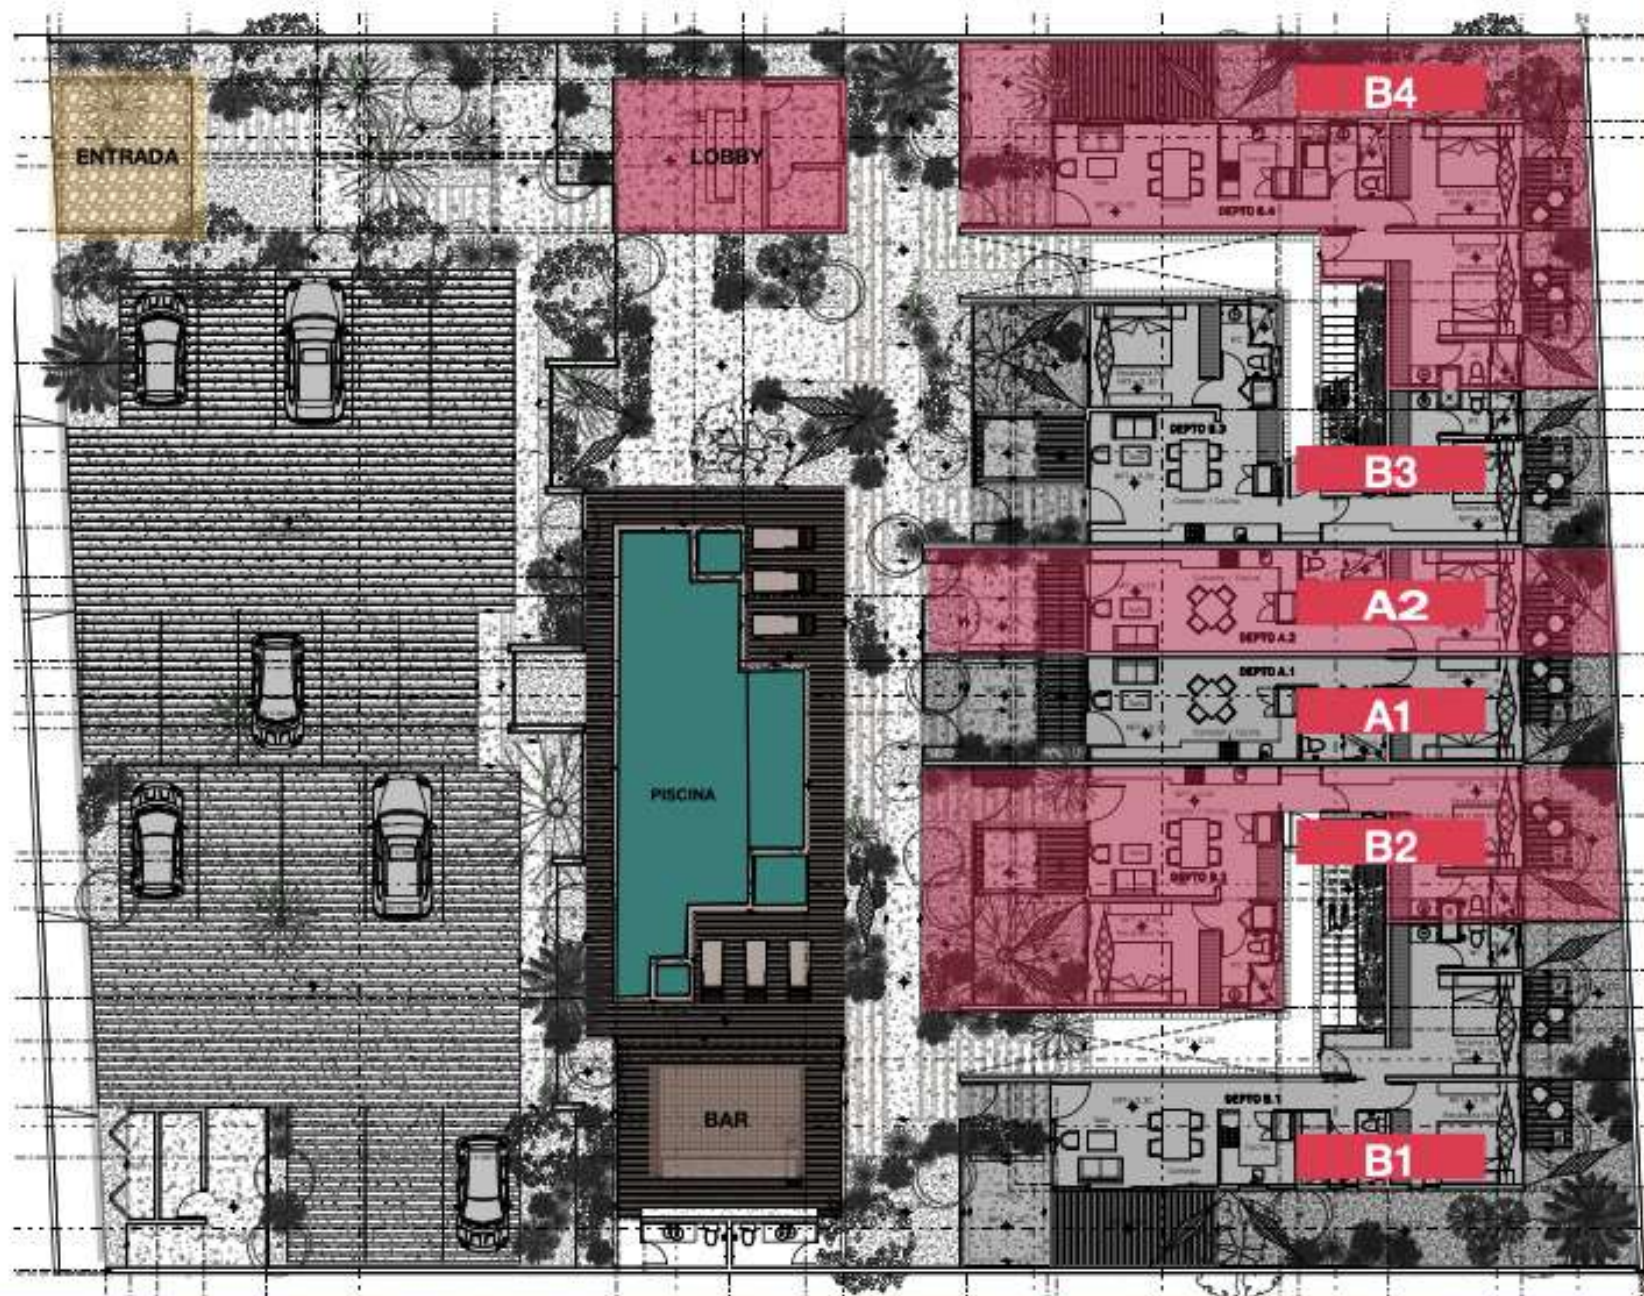

---

146.23 m2 ó 160.92 m2

## DECK GARDEN POOL

# DECK GARDEN POOL

AMAKA

TULÚM