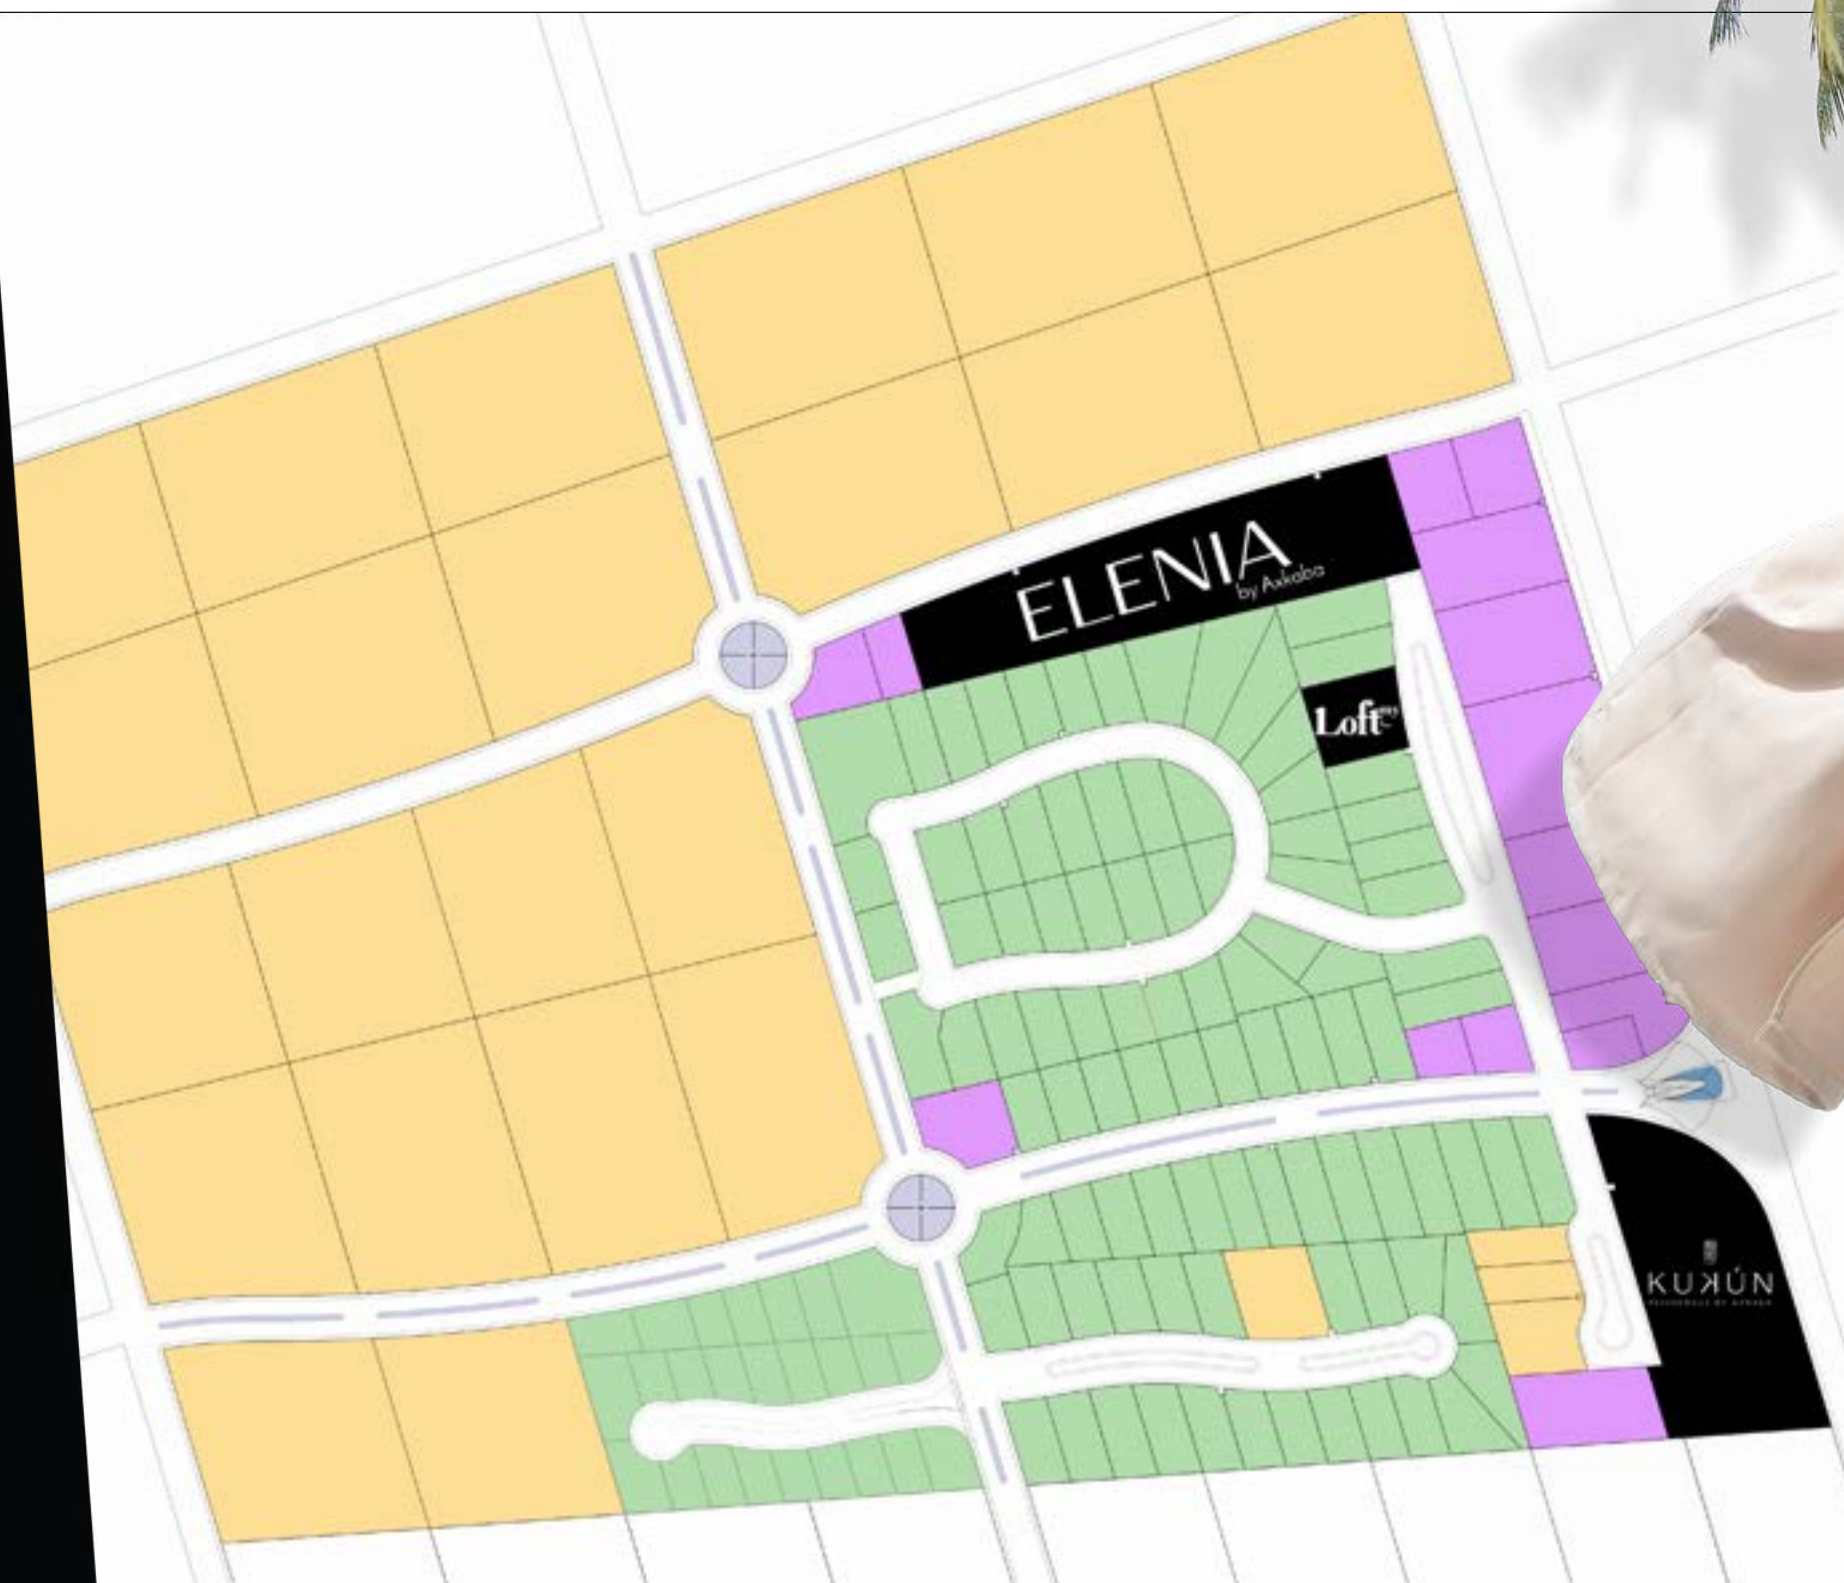

# ΑΧΚΑΒΑ

T U L U M

BAΪΔΑΜΒΑ

KUKÚN  
RESIDENCES BY AXKABA

ELENIA  
by Axkaba

Loft<sup>my</sup>

360°

A collage of various green plants and leaves framing the central text. The plants include large, dark green leaves with prominent veins, smaller fern-like leaves, and clusters of tiny green flowers. The background is a clean, bright white.

# AMENIDADES

**BEACH CLUB**

**CASA CLUB**

**PISCINA**

**JARDÍN ZEN**

**PISTA DE PÁDEL**

**ZONA INFANTIL**

**PISTA PARA CORRER**