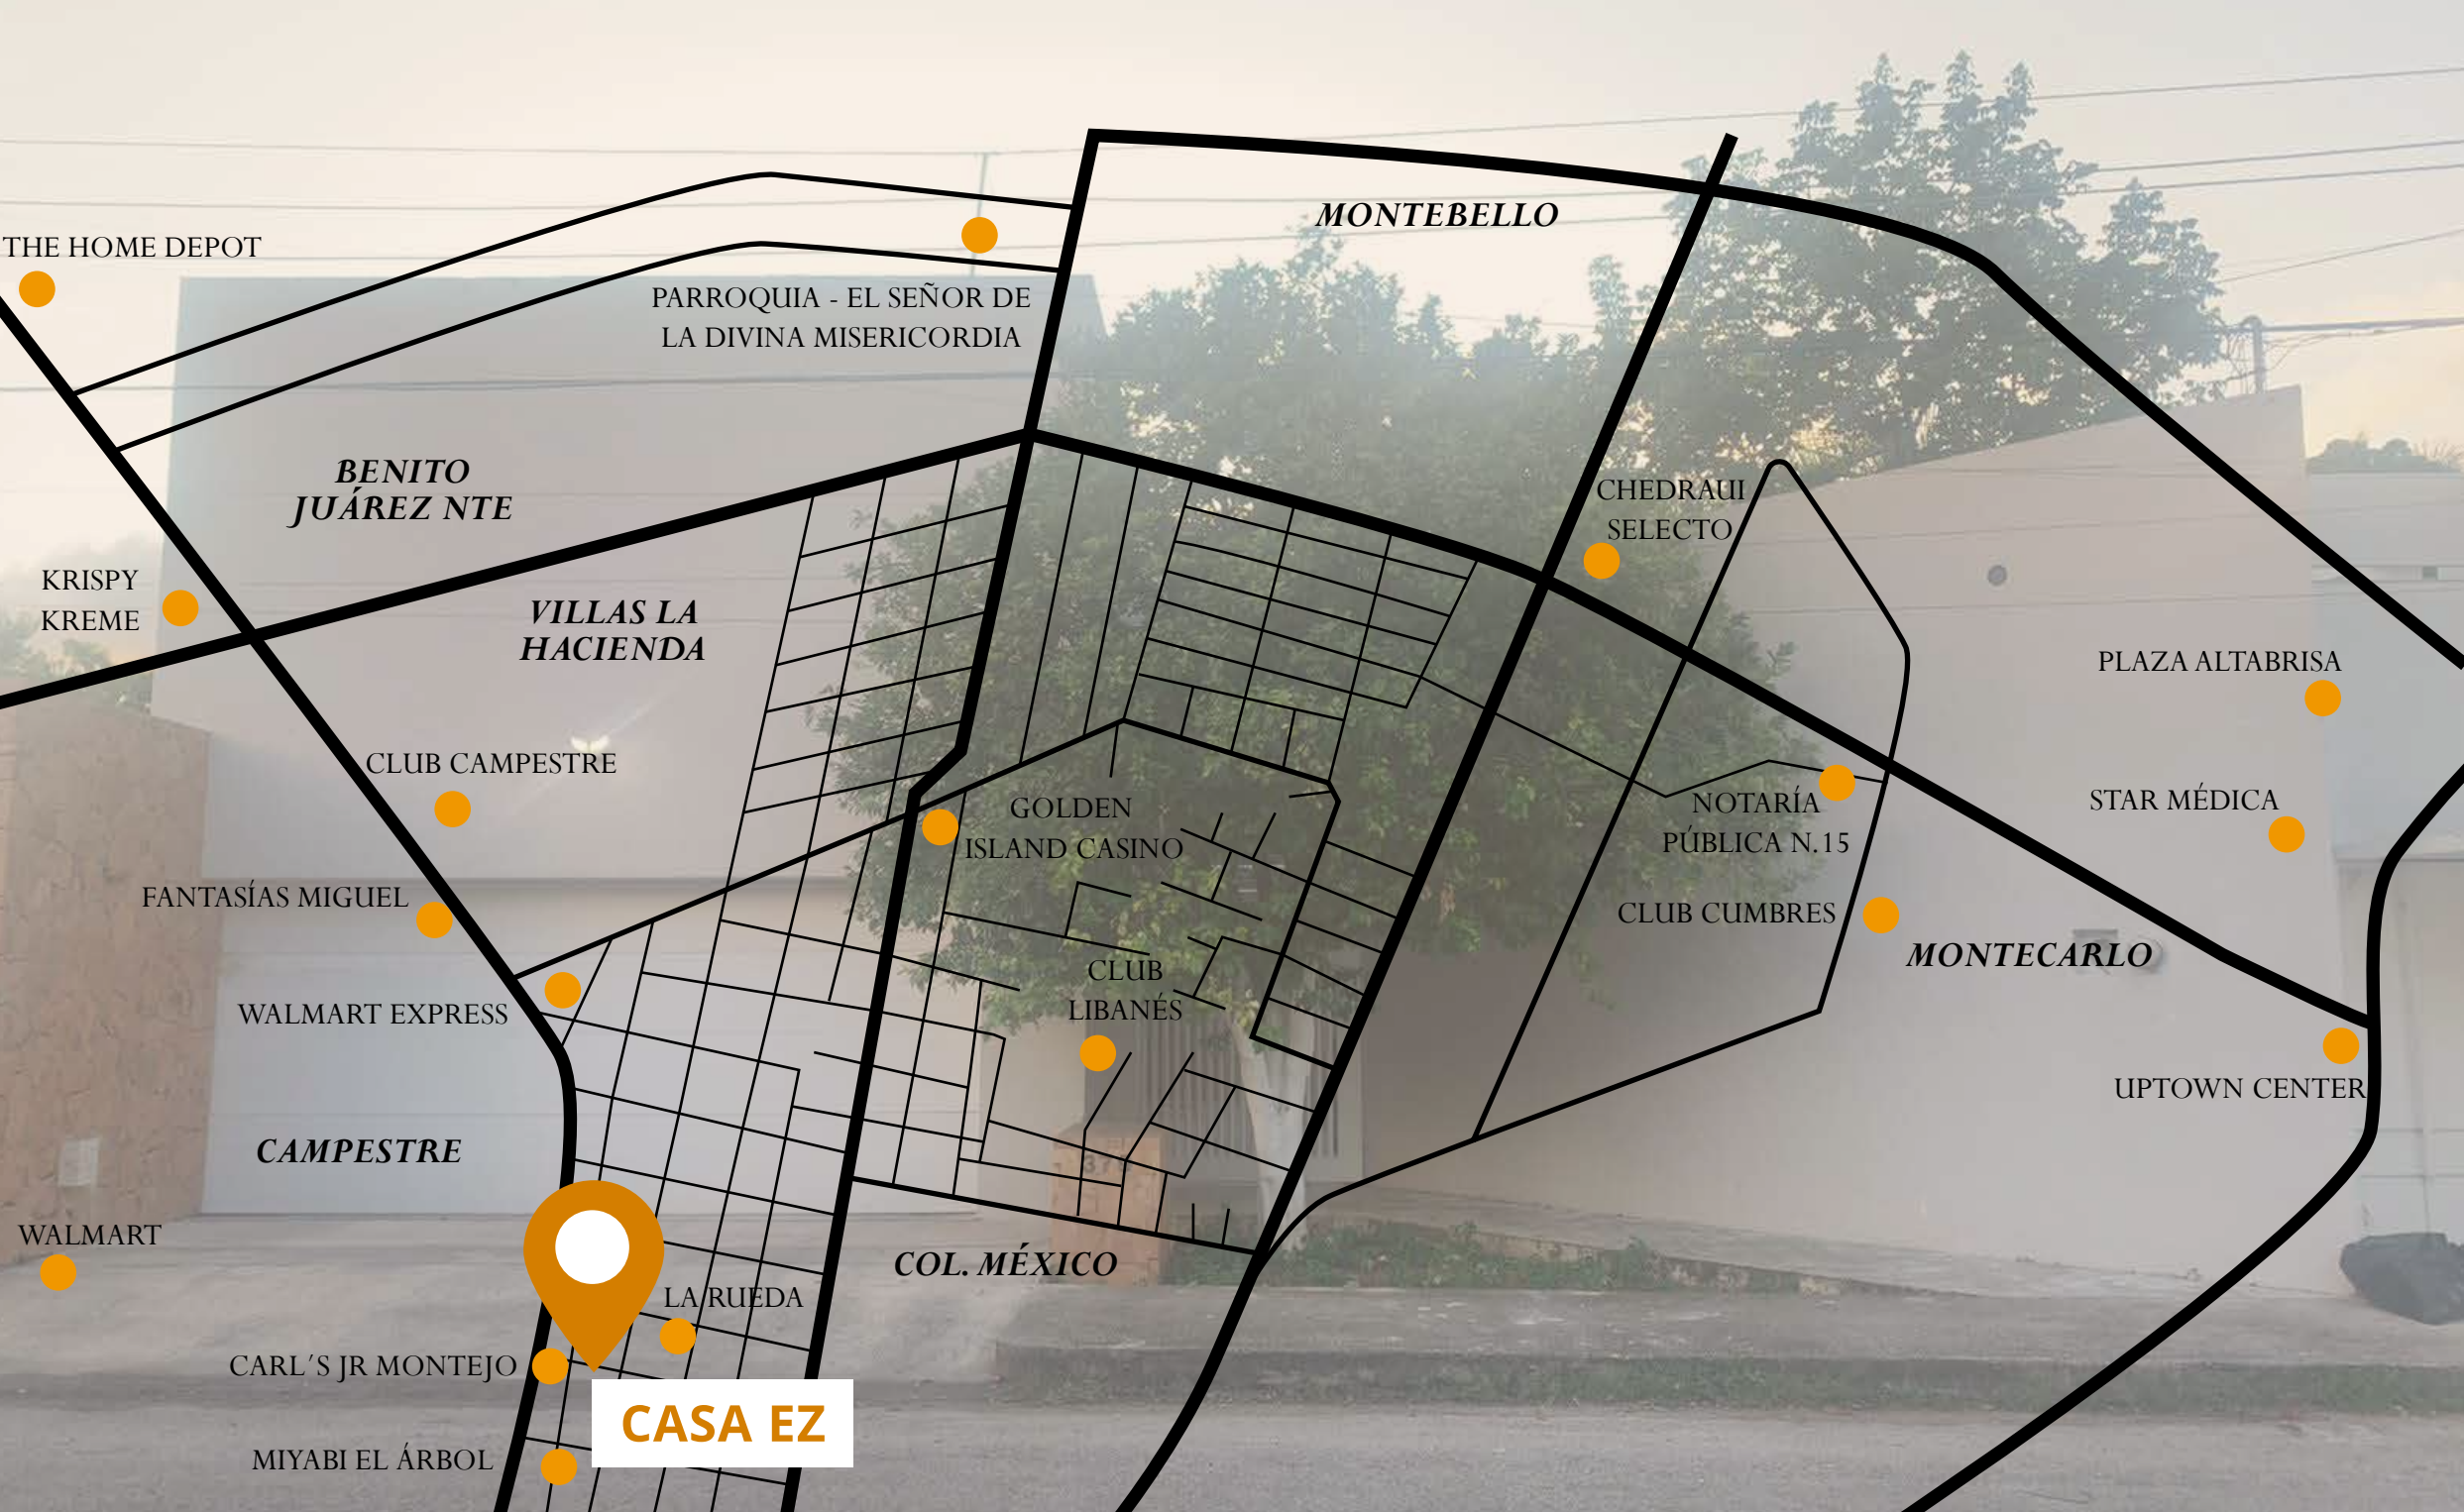

A photograph of a modern, two-story house with a light-colored facade and large windows. In the foreground, there is a swimming pool with a stone wall and steps. The patio area is furnished with wooden chairs. The text "CASA EZ" is overlaid in the center of the image.

# CASA EZ

**MONTEBELLO**

PARROQUIA - EL SEÑOR DE LA DIVINA MISERICORDIA

**BENITO JUÁREZ NTE**

CHEDRAUI SELECTO

KRISPY KREME

**VILLAS LA HACIENDA**

PLAZA ALTABRISA

CLUB CAMPESTRE

GOLDEN ISLAND CASINO

NOTARÍA PÚBLICA N.15

STAR MÉDICA

FANTASÍAS MIGUEL

CLUB LIBANÉS

CLUB CUMBRES

**MONTECARLO**

WALMART EXPRESS

UPTOWN CENTER

**CAMPESTRE**

**COL. MÉXICO**

WALMART

LA RUEDA

CARL'S JR MONTEJO

**CASA EZ**