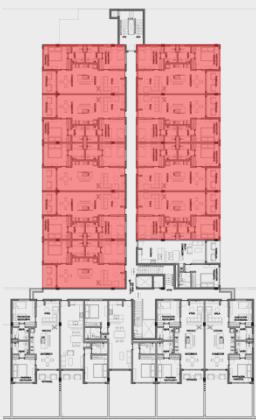

APARTMENT PAYMENT PLAN

TOWER A - 5 LEVELS

APARTMENT TYPOLOGY	M2	PRICE	LAUNCH PRICE
1 BR. SIDE VIEW 	70	USD\$ 149.150	USD\$ 141.650
1 BR. PARK VIEW 	70	USD\$ 163.850	USD\$ 156.150
1 BR. TERRACE + PARK VIEW 	103	USD\$ 184.850	USD\$ 176.150

LEVEL 1 - PARKING GARAGE

SIDE VIEW

LEVEL 2,3,4,5

PARK VIEW

LEVEL 3,4

TERRACE + PARK VIEW

-LEVEL 2

APARTMENT PAYMENT PLAN

TOWER A - 5 LEVELS

APARTMENT TYPOLOGY	M2	PRICE	LAUNCH PRICE
2 BR. SIDE VIEW 	100	USD\$ 213.200	USD\$ 202.700
2 BR. PARK VIEW 	100	USD\$ 233.200	USD\$ 222.650
2 BR. TERRACE + PARK VIEW 	130	USD\$ 254.150	USD\$ 242.200

LEVEL 1 - PARKING GARAGE

SIDE VIEW

LEVEL 2,3,4,5

PARK VIEW

LEVEL 3,4

TERRACE

LEVEL 2

APARTMENT PAYMENT PLAN