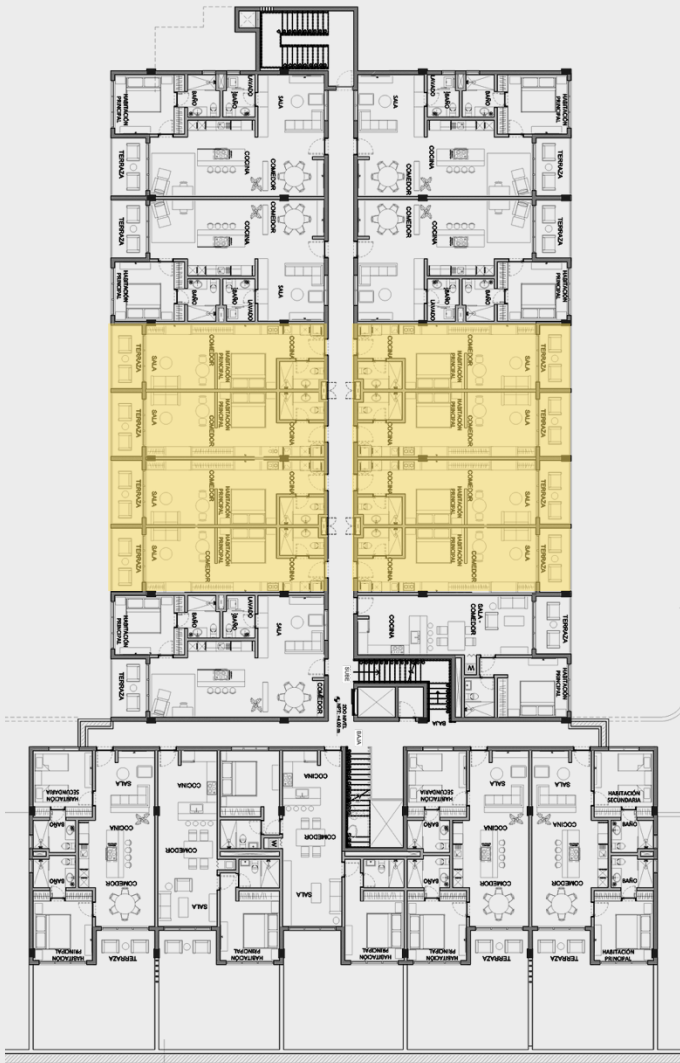

TOWER A - 5 LEVELS

APARTMENT TYPOLOGY	M2	PRICE	LAUNCH PRICE
3 BR. PARK VIEW ■	118	USD\$ 276.855	USD\$ 263.875

LEVEL 1 - PARKING GARAGE

PARK VIEW

LEVEL 5

APARTMENT PAYMENT PLAN

TOWER B - 4 LEVELS

APARTMENT TYPOLOGY	M2	PRICE	LAUNCH PRICE
ESTUDIO ■	50	USD\$ 106.150	USD\$ 100.650

TIPO A

50 M2

TIPO B

50 M2

SIDE VIEW
LEVEL 2,3,4

APARTMENT PAYMENT PLAN

TOWER B - 4 LEVELS

APARTMENT TYPOLOGY	M2	PRICE	LAUNCH PRICE
1 BR. SIDE VIEW 	70	USD\$ 149.150	USD\$ 141.650
1 BR. PARK VIEW 	70	USD\$ 163.850	USD\$ 156.150
1 BR. TERRACE + PARK VIEW 	103	USD\$ 184.850	USD\$ 176.150

LEVEL 1 - PARKING GARAGE

SIDE VIEW

LEVEL 2,3,4

PARK VIEW

LEVEL 3,4

TERRACE + PARK VIEW

-LEVEL 2

APARTMENT PAYMENT PLAN

TOWER B - 4 LEVELS

APARTMENT TYPOLOGY	M2	PRICE	LAUNCH PRICE
2 BR. SIDE VIEW 	100	USD\$ 213.200	USD\$ 202.700
2 BR. PARK VIEW 	100	USD\$ 233.200	USD\$ 222.650
2 BR. TERRACE + PARK VIEW 	130	USD\$ 254.150	USD\$ 242.200