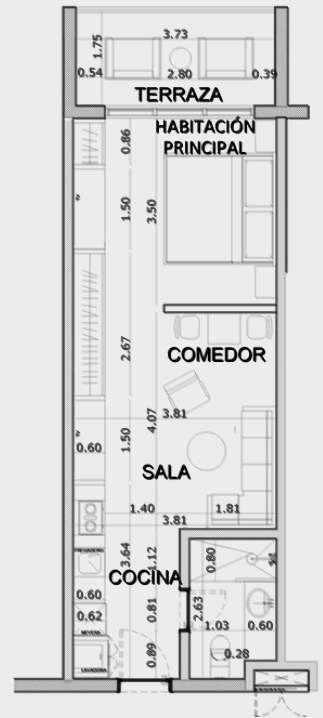

TOWER A - 5 LEVELS

APARTMENT TYPOLOGY	M2	PRICE	LAUNCH PRICE
3 BR. PARK VIEW ■	118	USD\$ 276.855	USD\$ 263.875

LEVEL 1 - PARKING GARAGE

PARK VIEW

LEVEL 5

APARTMENT PAYMENT PLAN

TOWER B - 4 LEVELS

APARTMENT TYPOLOGY	M2	PRICE	LAUNCH PRICE
ESTUDIO ■	50	USD\$ 106.150	USD\$ 100.650

TIPO A

50 M2

TIPO B

50 M2

SIDE VIEW
LEVEL 2,3,4

APARTMENT PAYMENT PLAN

TOWER B - 4 LEVELS

APARTMENT TYPOLOGY	M2	PRICE	LAUNCH PRICE
1 BR. SIDE VIEW 	70	USD\$ 149.150	USD\$ 141.650
1 BR. PARK VIEW 	70	USD\$ 163.850	USD\$ 156.150
1 BR. TERRACE + PARK VIEW 	103	USD\$ 184.850	USD\$ 176.150