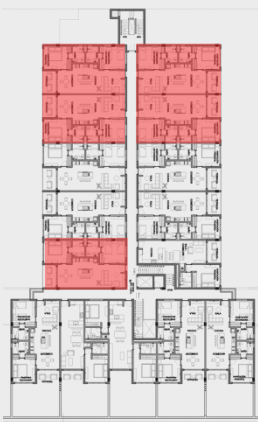

TIPO A

50 M2

TIPO B

50 M2

SIDE VIEW
LEVEL 2,3,4

APARTMENT PAYMENT PLAN

TOWER B - 4 LEVELS

APARTMENT TYPOLOGY	M2	PRICE	LAUNCH PRICE
1 BR. SIDE VIEW 	70	USD\$ 149.150	USD\$ 141.650
1 BR. PARK VIEW 	70	USD\$ 163.850	USD\$ 156.150
1 BR. TERRACE + PARK VIEW 	103	USD\$ 184.850	USD\$ 176.150

LEVEL 1 - PARKING GARAGE

SIDE VIEW

LEVEL 2,3,4

PARK VIEW

LEVEL 3,4

TERRACE + PARK VIEW

-LEVEL 2

APARTMENT PAYMENT PLAN

TOWER B - 4 LEVELS

APARTMENT TYPOLOGY	M2	PRICE	LAUNCH PRICE
2 BR. SIDE VIEW 	100	USD\$ 213.200	USD\$ 202.700
2 BR. PARK VIEW 	100	USD\$ 233.200	USD\$ 222.650
2 BR. TERRACE + PARK VIEW 	130	USD\$ 254.150	USD\$ 242.200

LEVEL 1 - PARKING GARAGE

SIDE VIEW

LEVEL 2,3,4

PARK VIEW

LEVEL 3,4

TERRACE

LEVEL 2