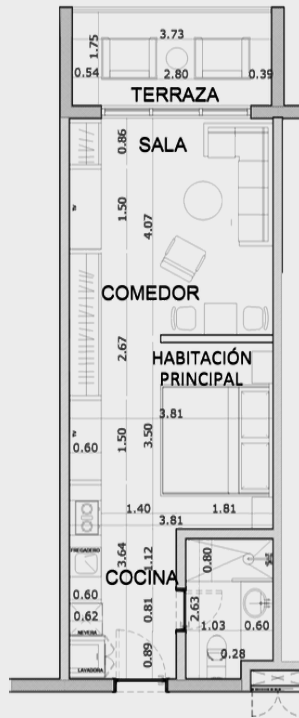

TOWER A - 5 LEVELS

APARTMENT TYPOLOGY	M2	PRICE	LAUNCH PRICE
3 BR. PARK VIEW ■	118	USD\$ 276.855	USD\$ 263.875

LEVEL 1 - PARKING GARAGE

PARK VIEW

LEVEL 5

APARTMENT PAYMENT PLAN

TOWER B - 4 LEVELS

APARTMENT TYPOLOGY	M2	PRICE	LAUNCH PRICE
ESTUDIO ■	50	USD\$ 106.150	USD\$ 100.650

TIPO A

50 M2

TIPO B

50 M2

SIDE VIEW
LEVEL 2,3,4

APARTMENT PAYMENT PLAN

TOWER B - 4 LEVELS

APARTMENT TYPOLOGY	M2	PRICE	LAUNCH PRICE
1 BR. SIDE VIEW 	70	USD\$ 149.150	USD\$ 141.650
1 BR. PARK VIEW 	70	USD\$ 163.850	USD\$ 156.150
1 BR. TERRACE + PARK VIEW 	103	USD\$ 184.850	USD\$ 176.150