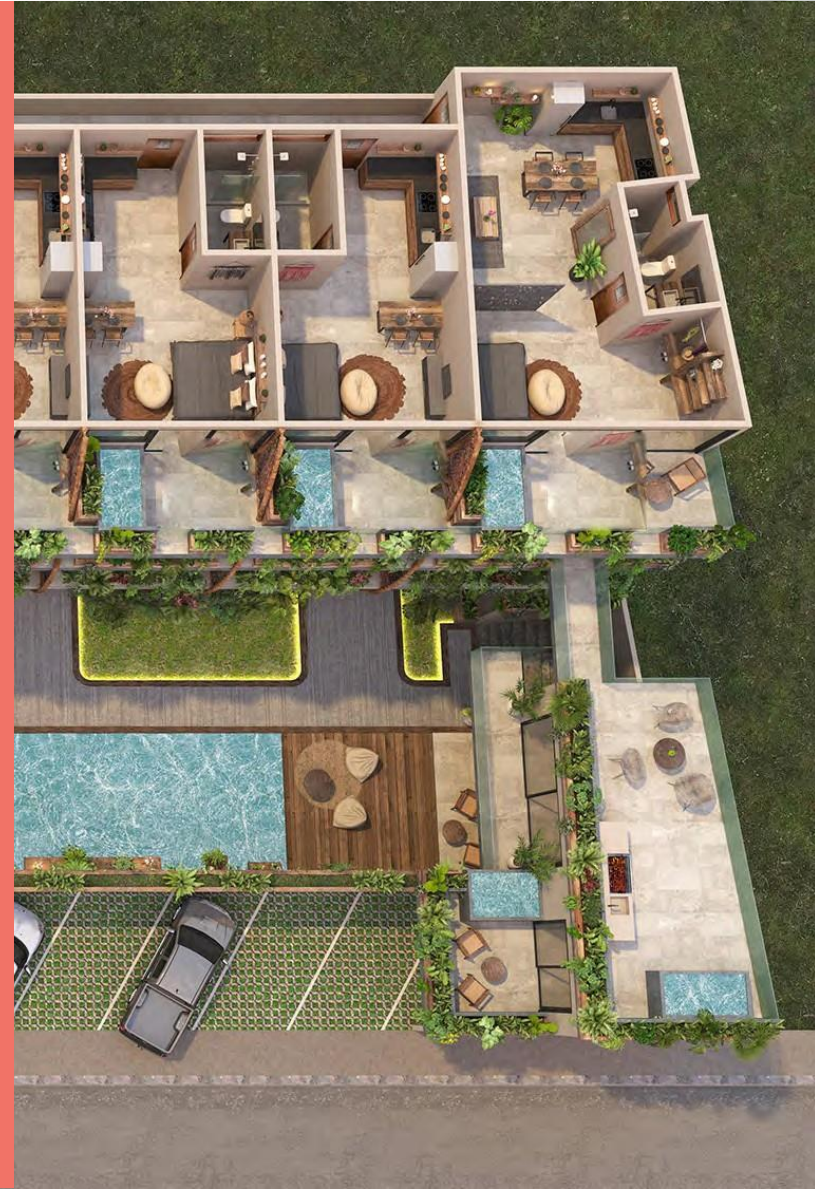

**HAZ TU
SUEÑO
REALIDAD**