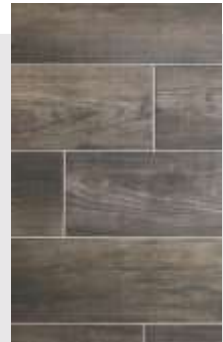

Porcelain type
Wood for floors.