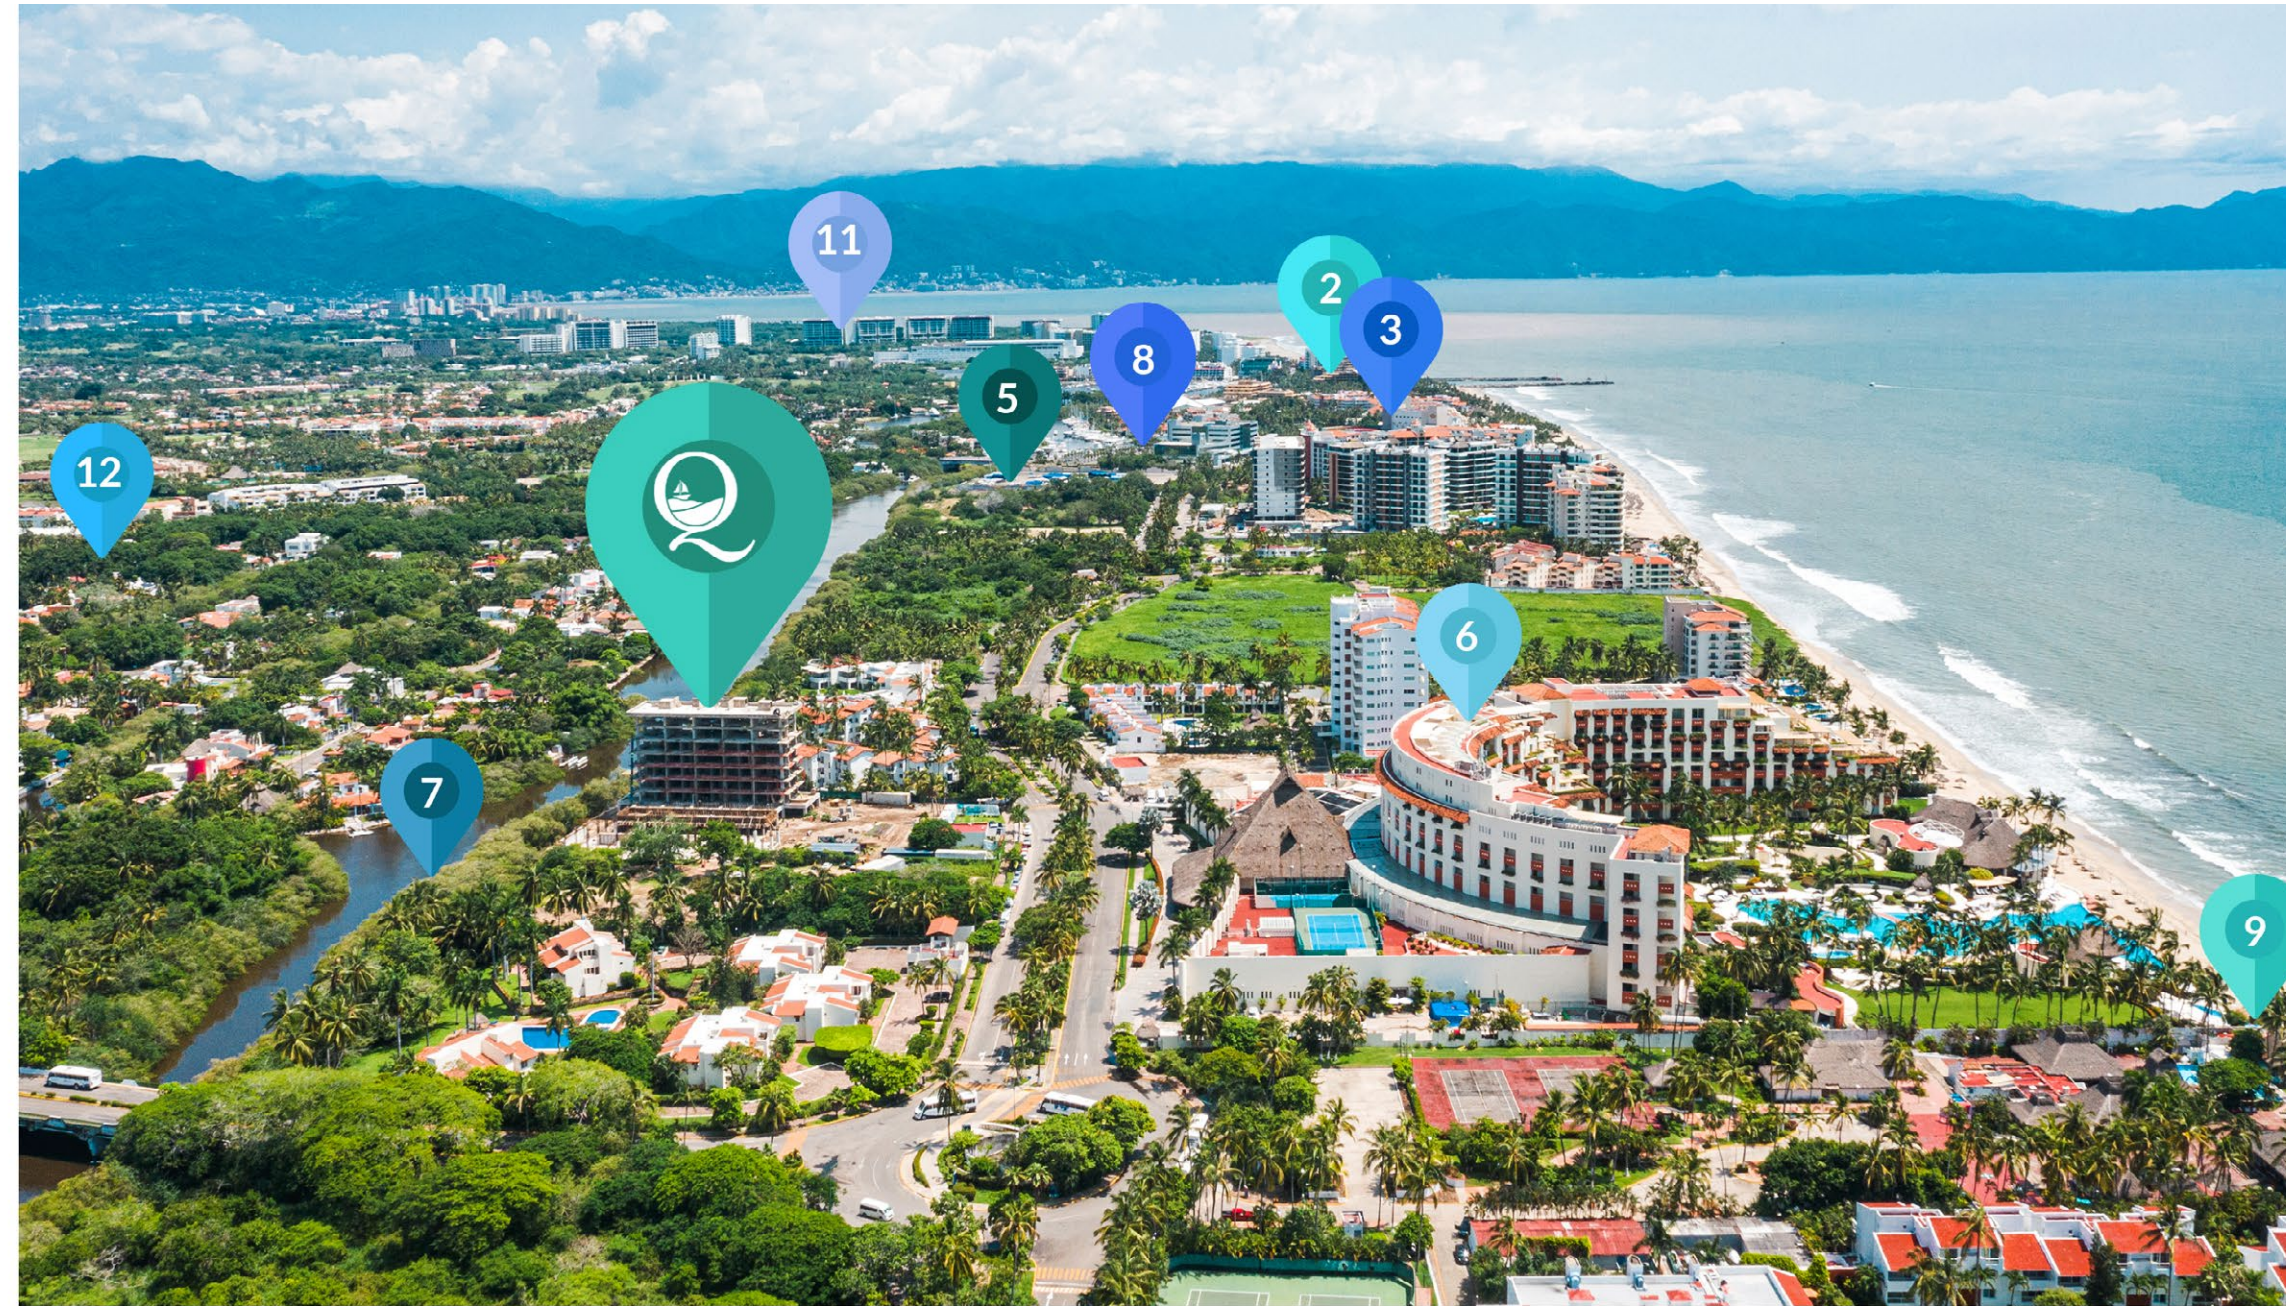

 **QUINTA**
SAN MIGUEL
OCEAN & CANAL

 **QUINTA**
SAN MIGUEL

TOWER 5

KEY LOCATIONS

- | | | | |
|--------------------------|----------------------|--|------------------------------|
| 1 QUINTA SAN MIGUEL | 5 DRY DOCK | 8 BUSINESS CENTER
SAN JAVIER HOSPITAL | 11 GRUPO VIDANTA |
| 2 PARADISE VILLAGE PLAZA | 6 GRAND VELAS RESORT | 9 BEACH | 12 QUINTA SAN MIGUEL
GOLF |
| 3 HARD ROCK HOTEL | 7 CHANNEL SEA ACCESS | 10 MARINA NUEVO VALLARTA | |

A NEW CHAPTER OF QUINTA SAN MIGUEL DEVELOPMENT.

Our new tower is the perfect place for relaxation, featuring breathtaking views, convenience and top amenities.

- Roof Top Pool
- Restaurant Bar.
- Raquet Club.
- Showers & Toilets.
- Commercial area.
- Others