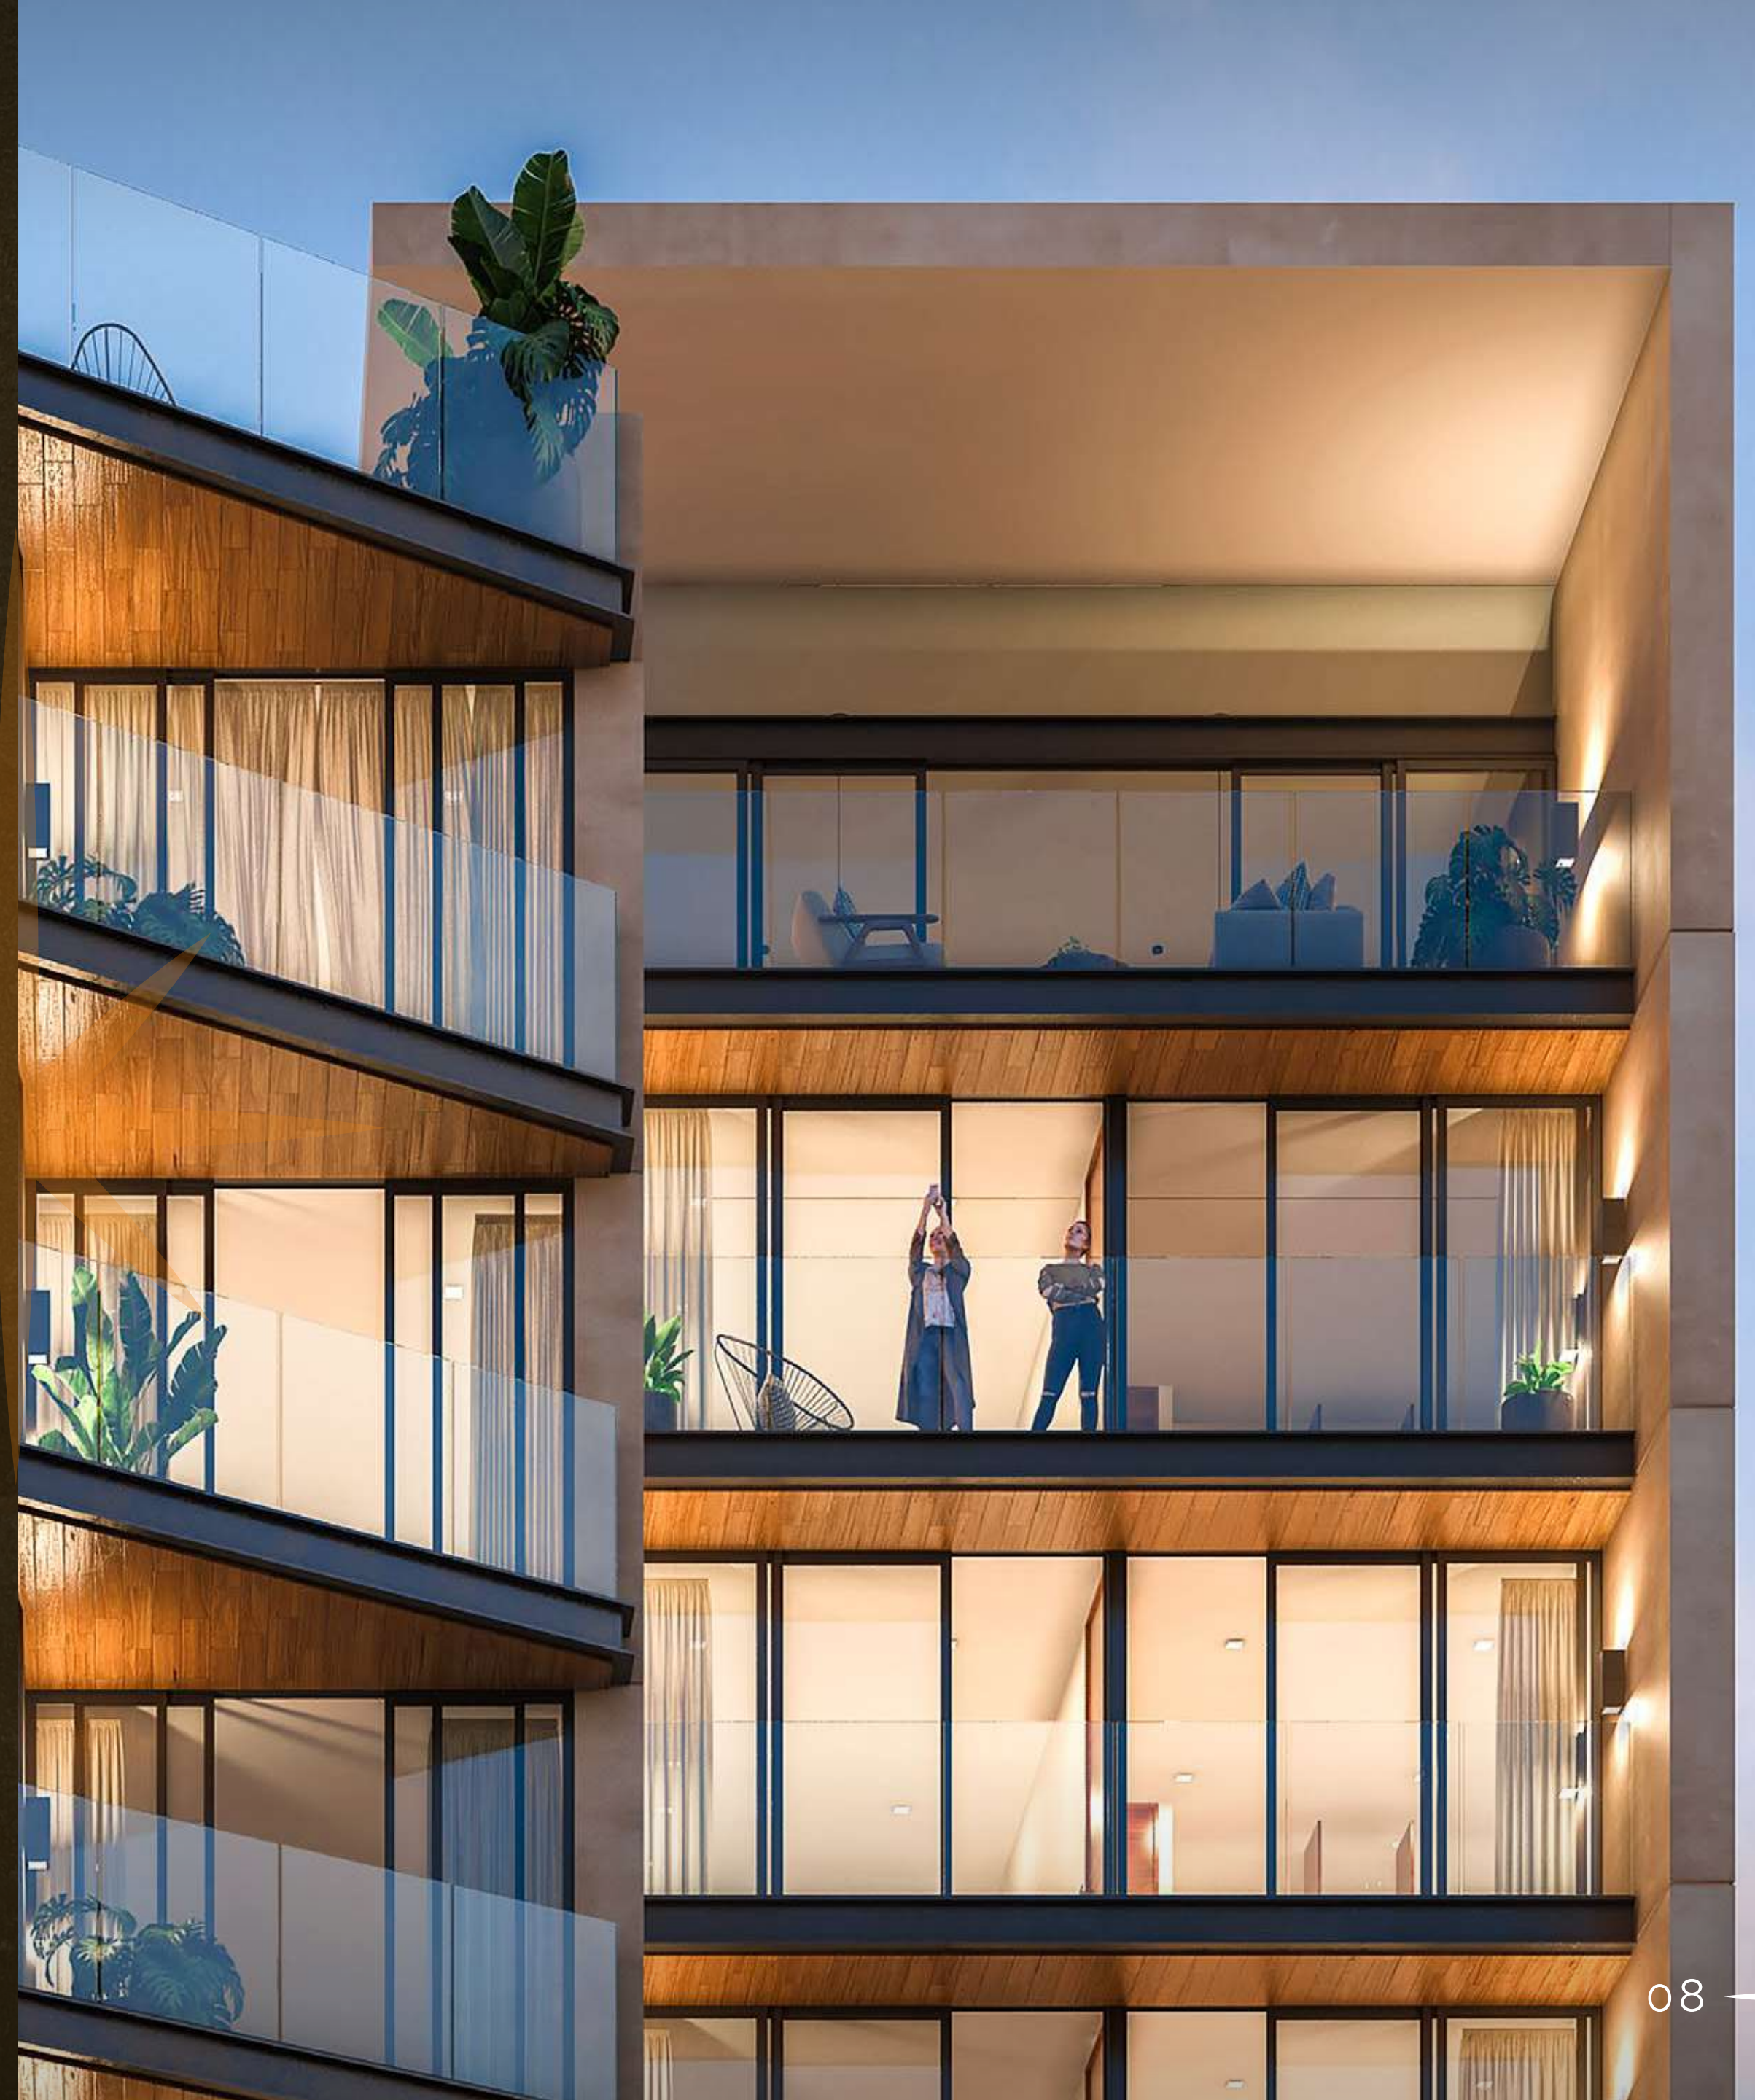

An architectural rendering of a modern, multi-story apartment building at night. The building features a mix of wood paneling and large glass windows. The interior lights are on, and some balconies have potted plants. A white starburst logo is positioned above the word 'Northown'.

Northown^{*}
SANTA GERTRUDIS

CIRCULACIÓN VERTICAL

8 PISOS

ROOF TOP CON AMENIDADES

21 DEPARTAMENTOS

3 MODELOS DE
DEPARTAMENTO

DESDE 1 Y 2 RECÁMARAS

ELEVADOR