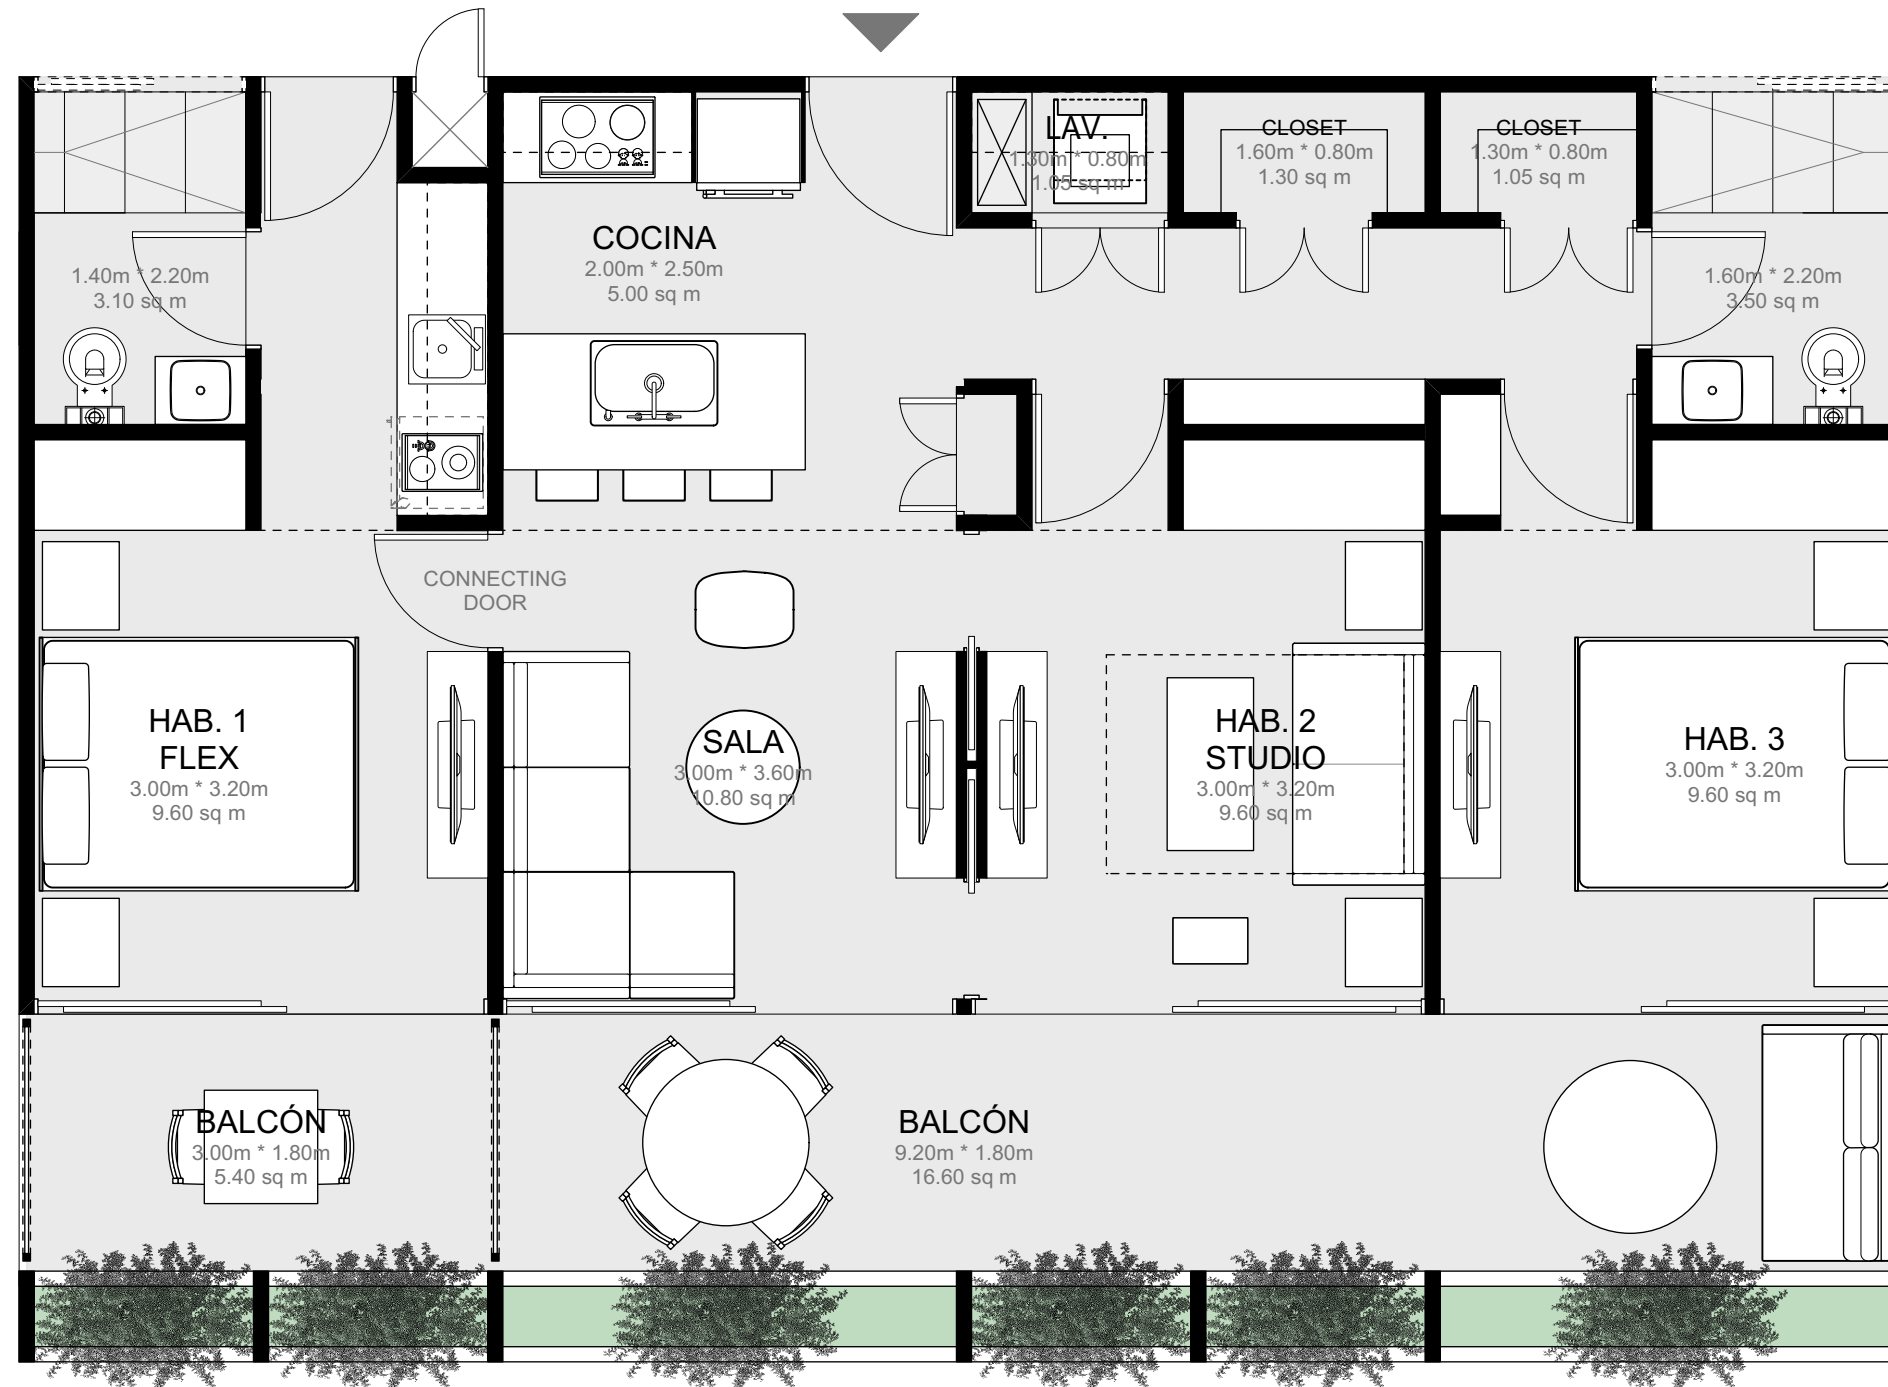

TIPO A
1H - 1B
49.60 sq m

> TYPE A UNIT
49.60 sqm
1H, 1B

SUN VILLAGE: TYPE A UNIT

Nov 3rd 2022

TIPO B
2H - 2B
74.50 sq m

> TYPE B UNIT
74.50 sqm
2H, 2B

SUN VILLAGE: TYPE B UNIT

TIPO C
3H - 2B
98.90 sq m

> TYPE C UNIT
98.90 sqm
3H, 2B

SUN VILLAGE: TYPE C UNIT

Nov 3rd, 2022