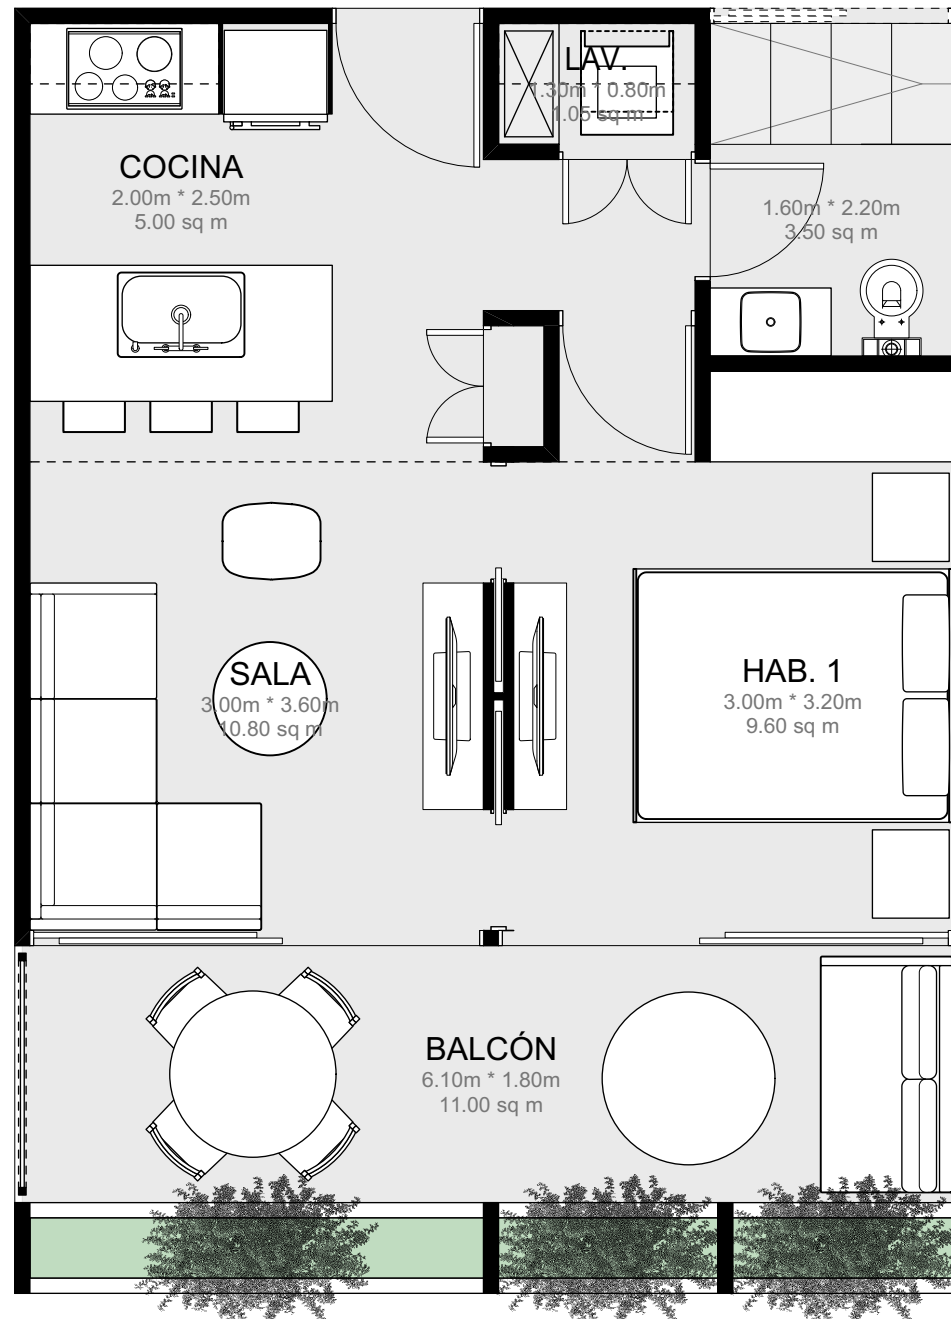

TIPO A
1H - 1B
49.60 sq m

> TYPE A UNIT
49.60 sqm
1H, 1B

SUN VILLAGE: TYPE A UNIT

Nov 3rd 2022

TIPO B
2H - 2B
74.50 sq m

> TYPE B UNIT
74.50 sqm
2H, 2B

SUN VILLAGE: TYPE B UNIT

TIPO C
3H - 2B
98.90 sq m

> TYPE C UNIT
98.90 sqm
3H, 2B

SUN VILLAGE: TYPE C UNIT

Nov 3rd, 2022