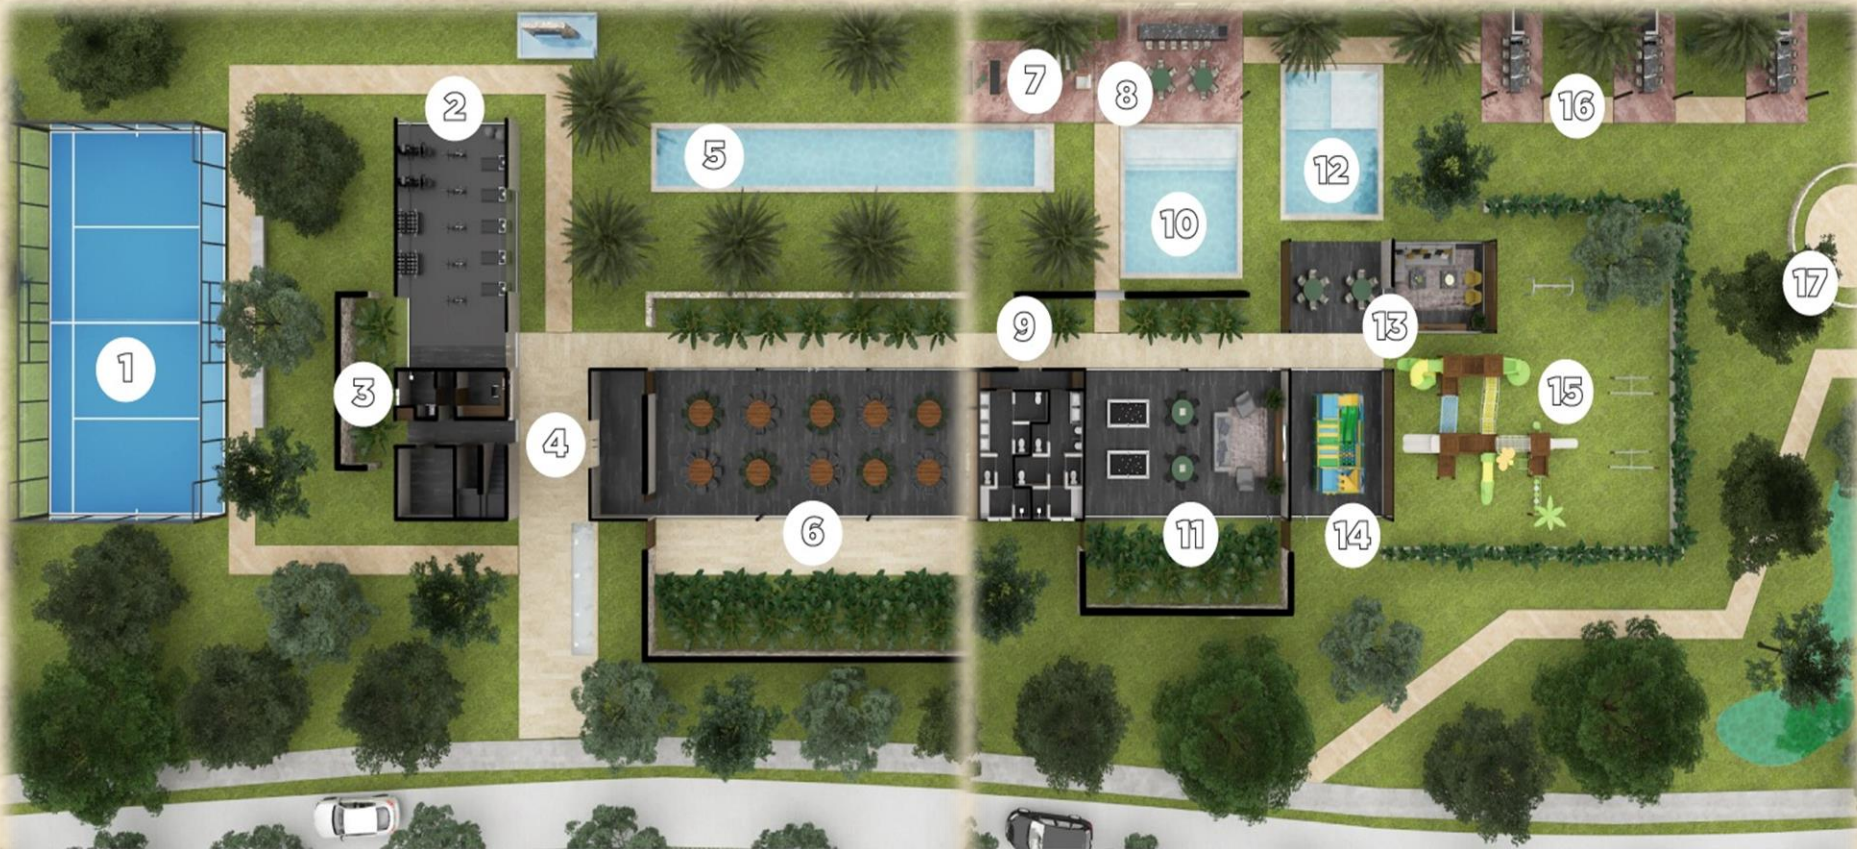

ACCESO

ÁREAS VERDES

ACCESO CASA CLUB

El Origen
residencial

CASA CLUB

A modern outdoor grill area featuring a covered walkway with a wooden slat ceiling and black metal supports. The walkway leads to a dining table with six chairs. The area is surrounded by lush greenery, including large-leafed plants and ferns. In the background, there is a building with large windows and a playground structure. The scene is set in a bright, sunny environment with a clear blue sky.

ÁREA GRILL

SNACK BAR

A long, narrow swimming pool with clear blue water, bordered by a light-colored concrete edge. The pool is set in a lush tropical environment with several tall palm trees and dense green foliage. In the background, a modern building with a white facade and a stone wall is visible. A covered outdoor seating area with lounge chairs is situated on the left side of the pool. The sky is bright blue with a few wispy clouds.

LOUNGE BAR P.A

SALÓN PRIVADO LOUNGE

SALON DE USOS MULTIPLES

SALA DE ENTRETENIMIENTO

Casa Club

Planta baja

- 1 Cancha de padel
- 2 GYM
- 3 Administración

- 4 Lobby
- 5 Canal de nado
- 6 Salón de usos múltiples

- 7 Área de descanso
- 8 Snack bar
- 9 Baños
- 10 Piscina adultos

- 11 Salón de juegos juvenil
- 12 Piscina infantil
- 13 Salón privado lounge
- 14 Juegos infantiles

- 15 Juegos al aire libre
- 16 Área grill
- 17 Área de yoga