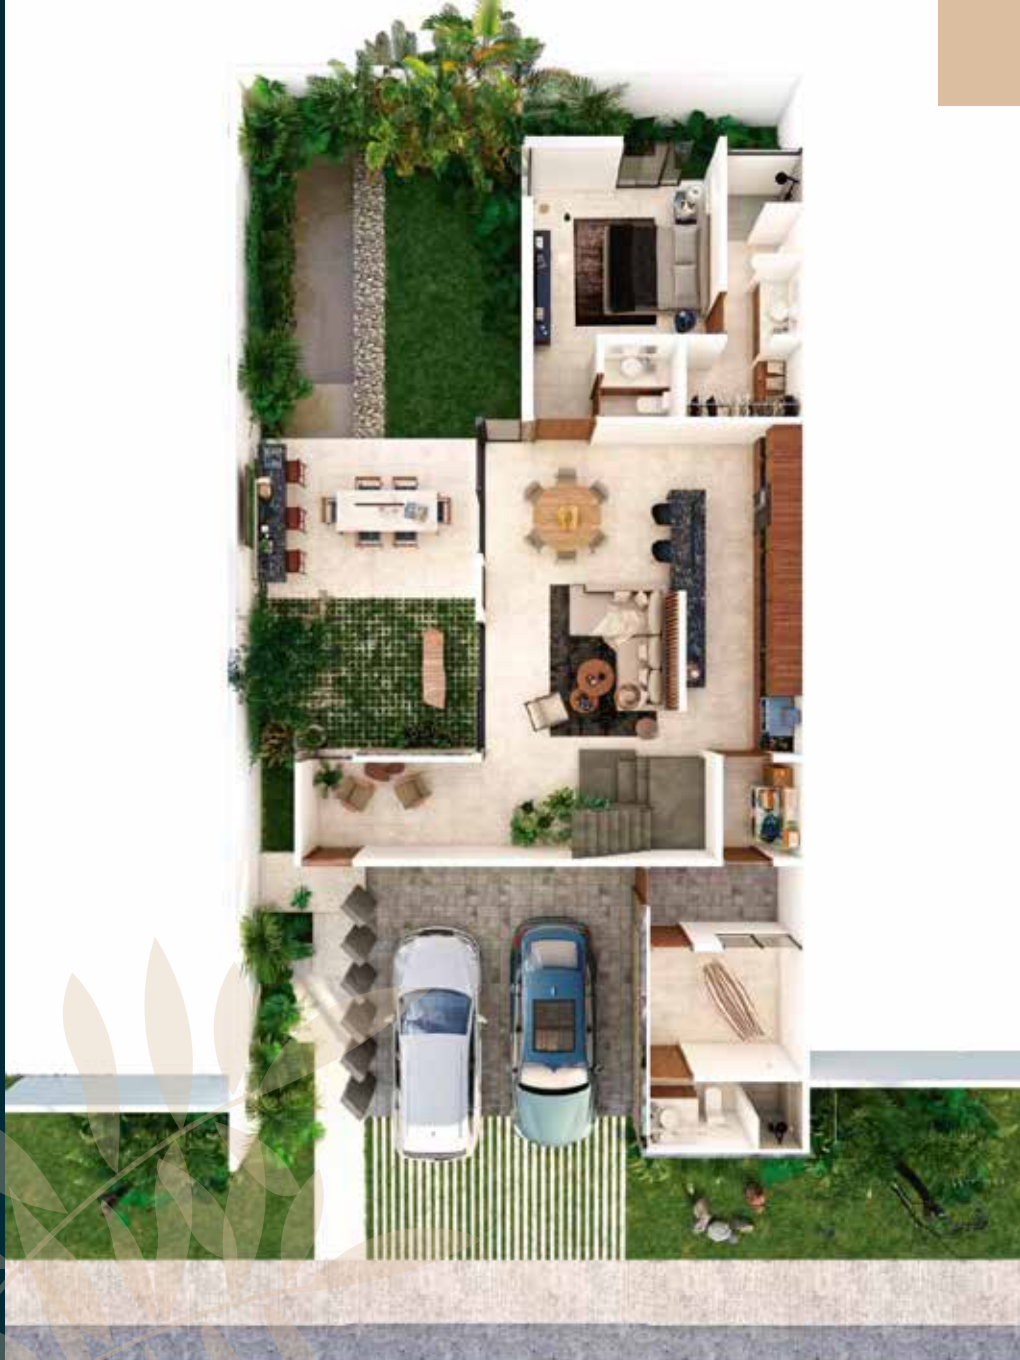

KINISH

LA SEGURIDAD

QUE TE MERECEES

*Residencial ubicada en
Cholul, Yucatán*

KINISH

Cholul

Carr. Chicxulub Puerto

Calle 27

Periférico

Construcción: 293.00 m²

Terreno: 312.50 m²

AMENIDADES

- Canchas de padle
- Cancha de soccer
- Cancha de basketbol
- 3 Albercas
- Carril de nado
- Terraza Grill
- Área de juegos infantiles
- Pet Park
- Gimnasio
- Juniors Club
- Recepción
- Cámara de seguridad
- Caseta de seguridad
- Caseta de seguridad 24/7
- Cocina entrada proveedores
- Salón de usos múltiples (capacidad de 160 personas max.)

AMENIDADES

AMENIDADES

A modern outdoor dining area featuring a stone wall, a wooden table and benches, a grill, and a birch tree trunk. The scene is set in a well-lit, contemporary space with large windows and a polished floor. The stone wall is made of large, rectangular blocks in shades of brown and tan. The wooden table and benches are made of dark wood. A stainless steel grill is positioned on the left. A birch tree trunk is on the right. The floor is dark and polished, with some autumn leaves scattered on it. The lighting is warm and ambient, with three pendant lights hanging over the table. The overall atmosphere is sophisticated and inviting.