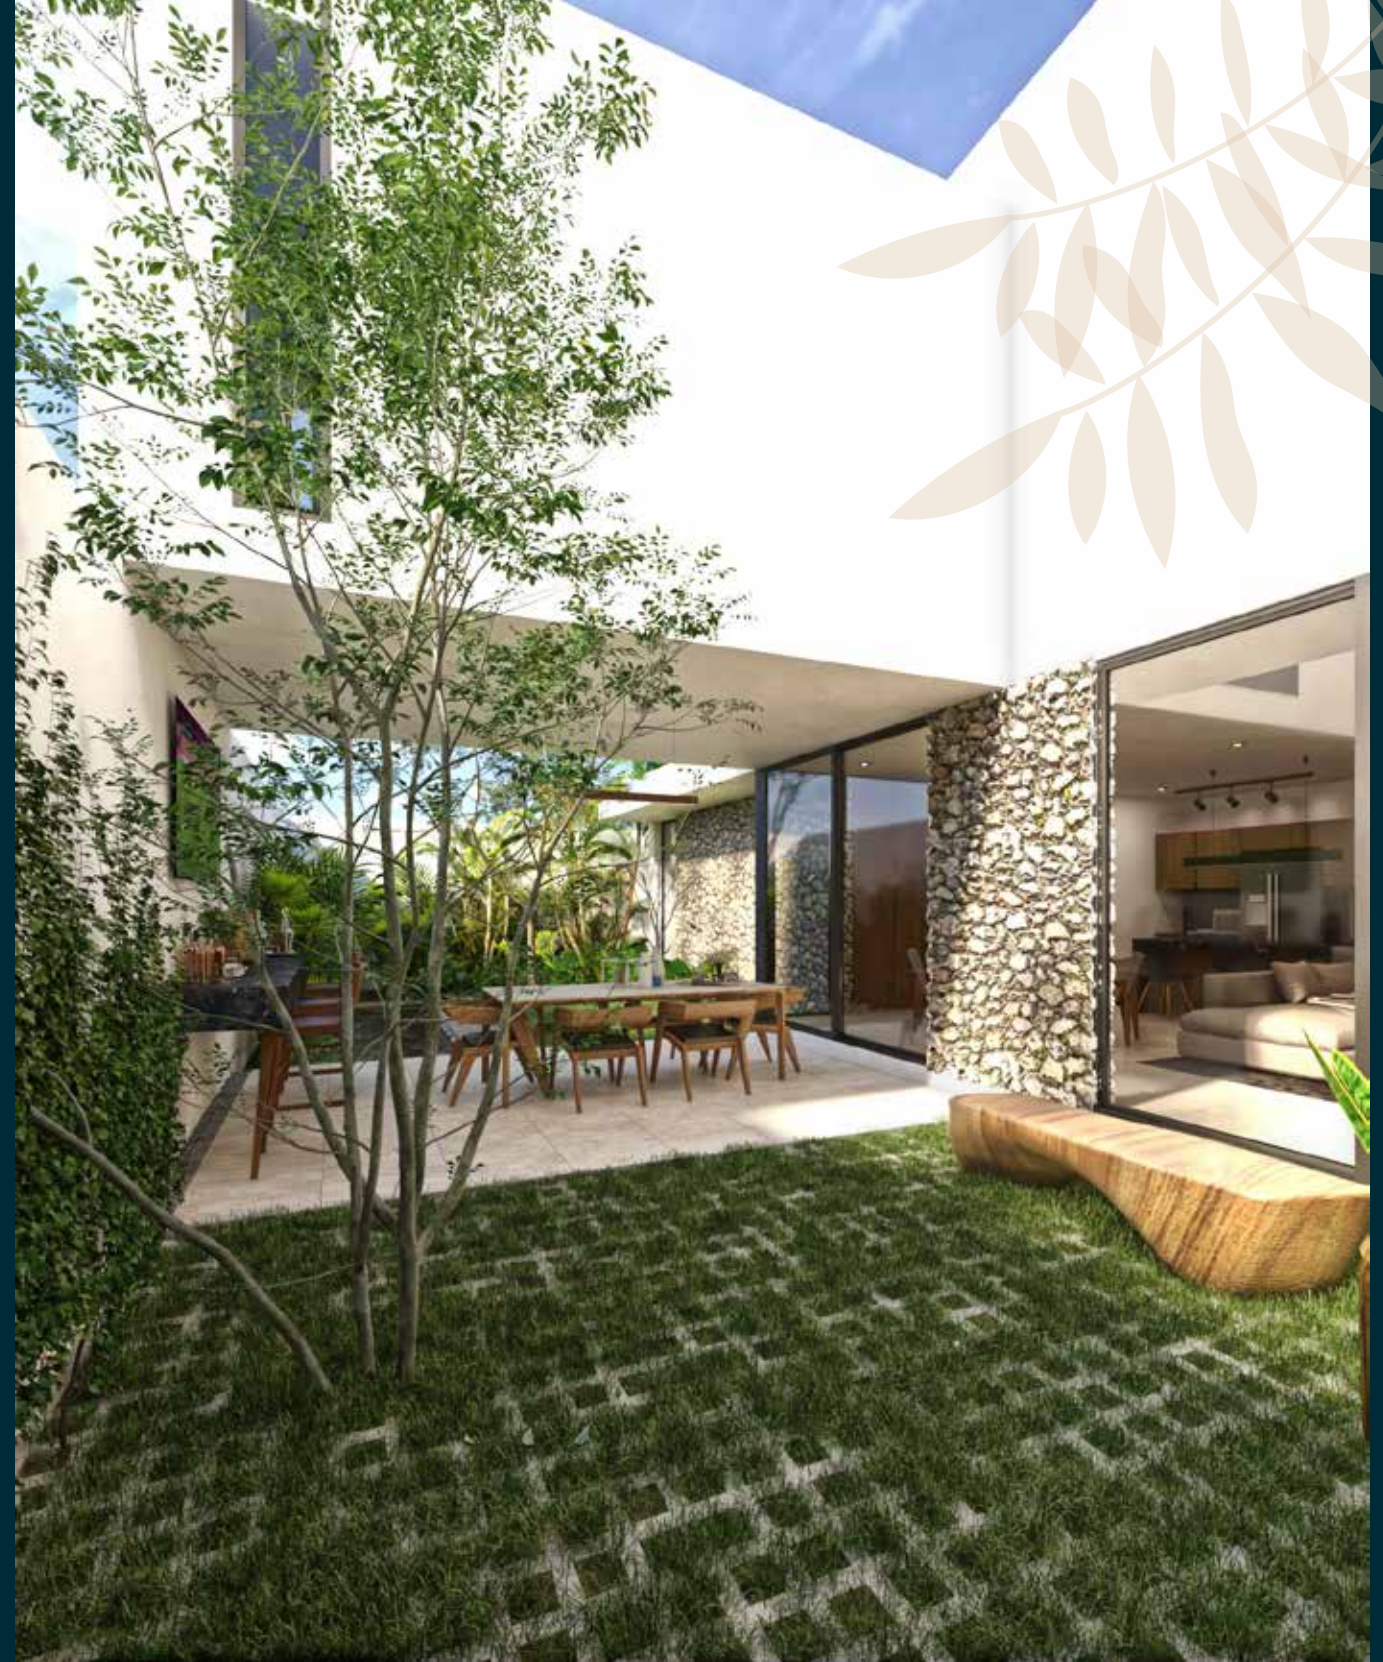

KINISH

LA SEGURIDAD

QUE TE MERECEES

*Residencial ubicada en
Cholul, Yucatán*

KINISH

Cholul

Carr. Chicxulub Puerto

Calle 27

Periférico

Construcción: 293.00 m²

Terreno: 312.50 m²

AMENIDADES

- Canchas de padle
- Cancha de soccer
- Cancha de basketbol
- 3 Albercas
- Carril de nado
- Terraza Grill
- Área de juegos infantiles
- Pet Park
- Gimnasio
- Juniors Club
- Recepción
- Cámara de seguridad
- Caseta de seguridad
- Caseta de seguridad 24/7
- Cocina entrada proveedores
- Salón de usos múltiples (capacidad de 160 personas max.)

AMENIDADES

AMENIDADES

A modern outdoor dining area featuring a stone wall, a wooden table and benches, a grill, and a birch tree trunk. The scene is set in a well-lit, contemporary space with large windows and a polished floor. The stone wall is made of large, rectangular blocks in shades of brown and tan. The wooden table and benches are made of dark wood. A stainless steel grill is positioned on the left. A birch tree trunk is on the right. The floor is dark and polished, with some autumn leaves scattered on it. The lighting is warm and ambient, with three pendant lights hanging over the table. The overall atmosphere is sophisticated and inviting.