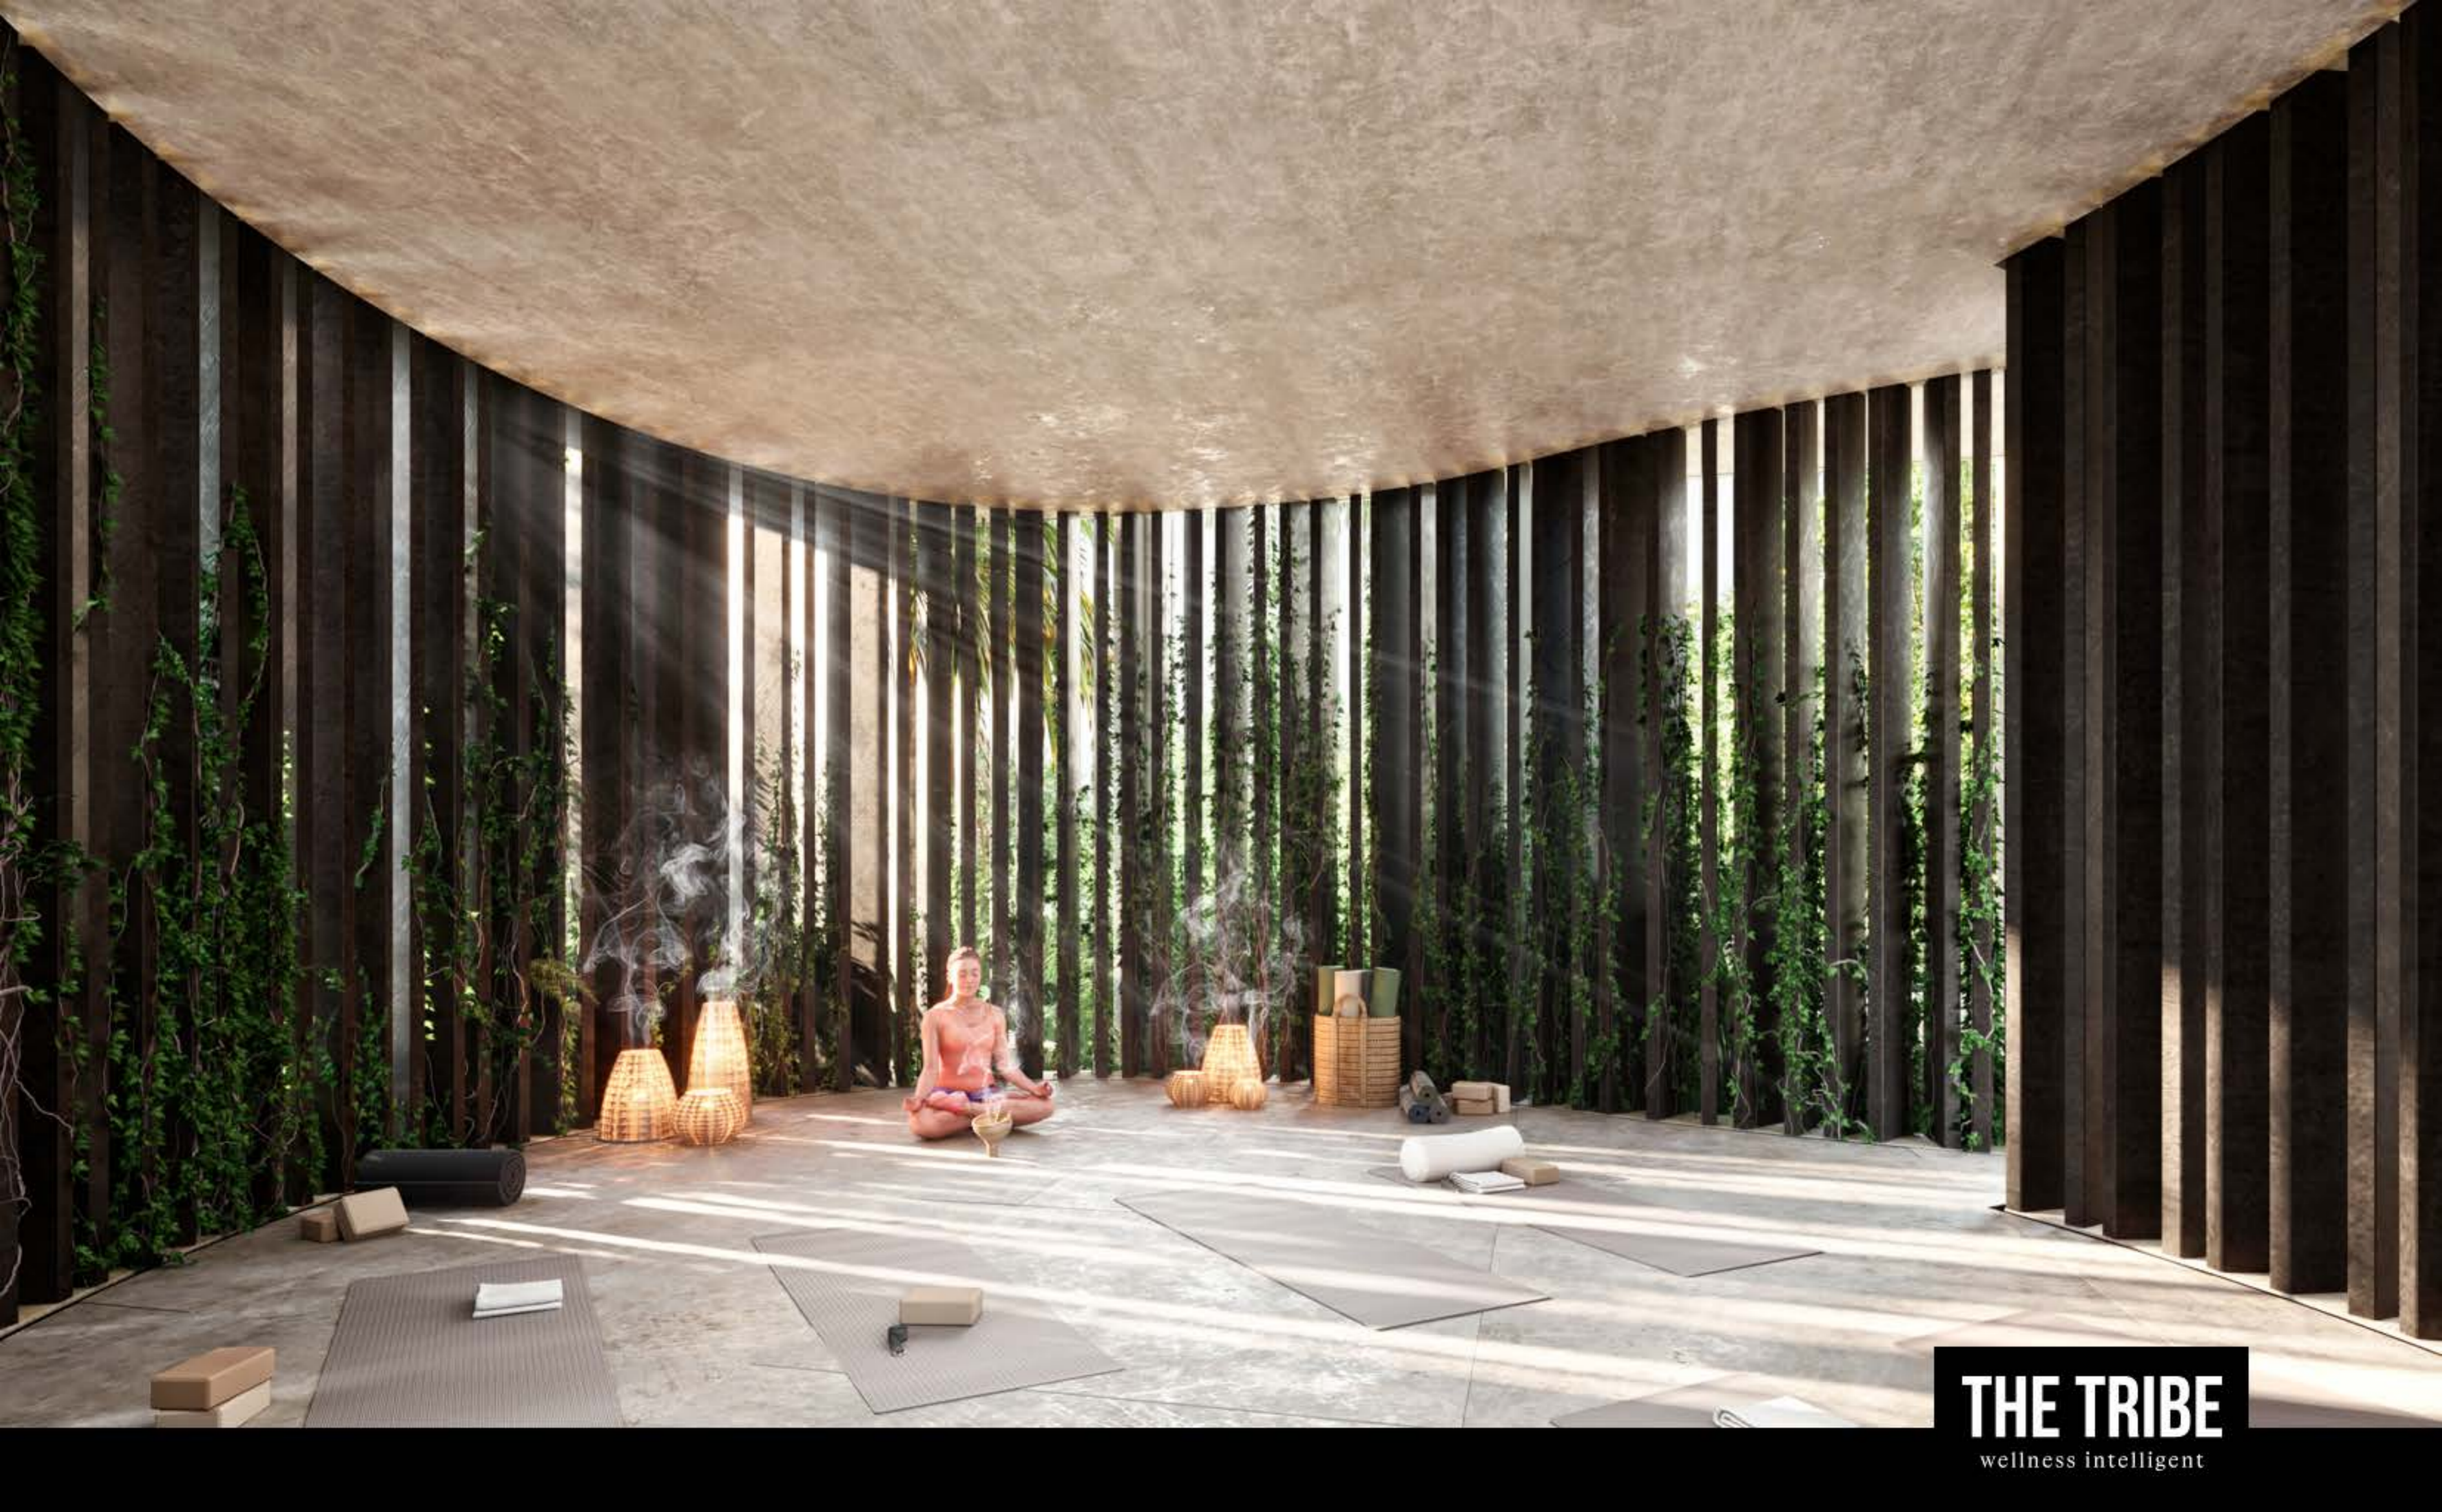

THE TRIBE
wellness intelligent