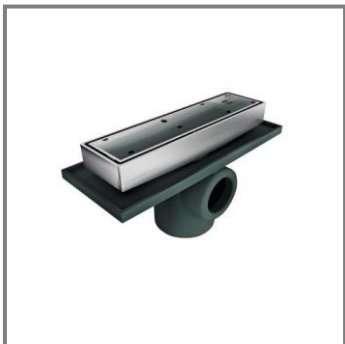

Helvex  
EP-933  
o/or similar

Gancho / Towel Hook

HELVEX  
106 Clasica  
o/or similar

WC  
Baño Recámara Principal  
Master Bedroom Bathroom

Helvex  
OP Capri Plus  
o/or similar

Toallero / Towel Rail

HELVEX  
105 Clasica  
o/or similar

Regadera / Shower

Helvex  
H-3303  
o/or similar

WC

American Standard  
Tofino  
o/or similar

Monomando / Single Lever

Helvex  
PIA 200  
o/or similar

Lavabo / Sink

Helvex  
Lv Lugano  
o/or similar