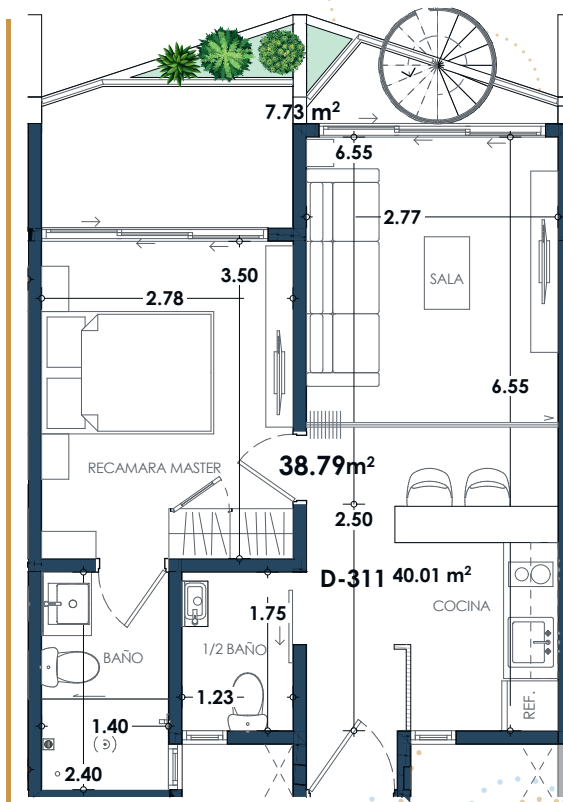

PENTHOUSE

- 1 Bedroom
- 76.89 m² / 827 SQFT
- 1 Bathroom
- 2 Half Bathroom
- Fitted Kitchen
- Living room
- Breakfast table
- BBQ Rooftop
- 2 Private terraces
- Planters
- Fully equipped
- Plunge pool
- Rest area with pergola