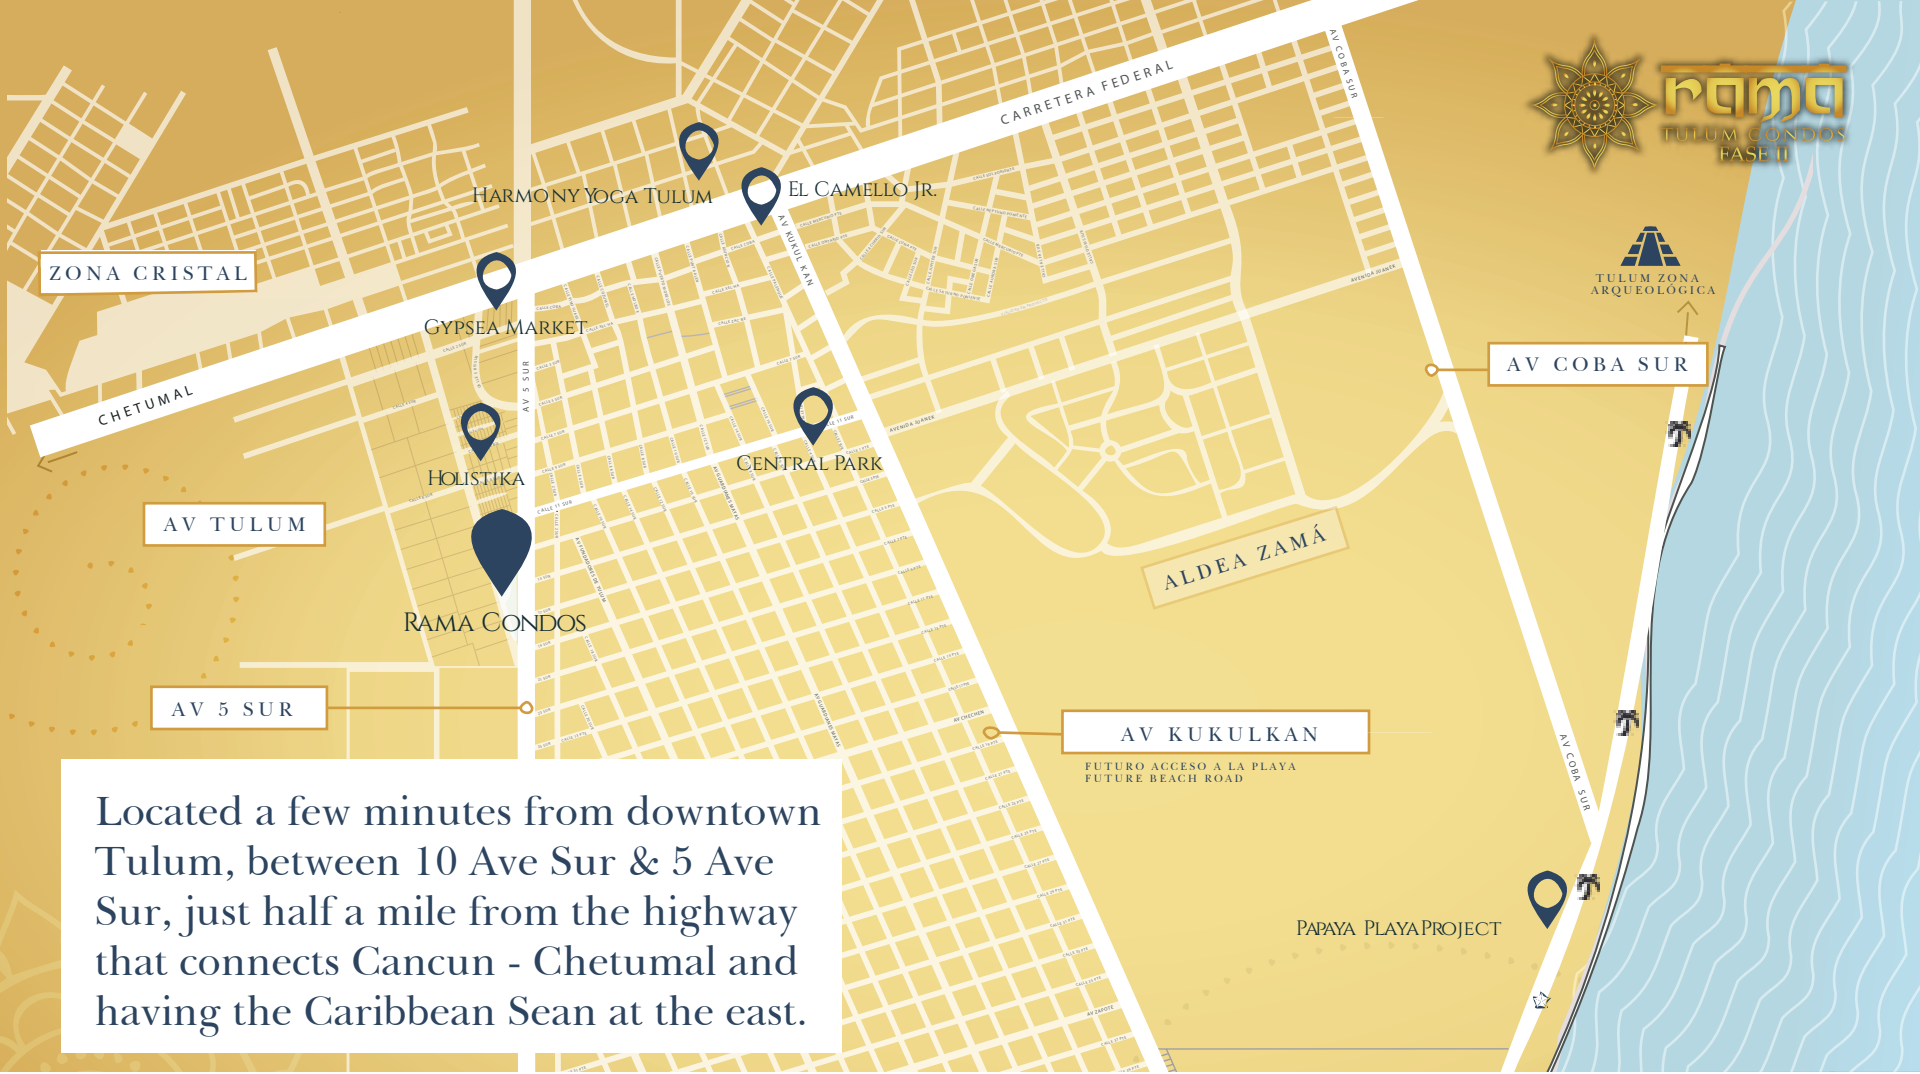

The Ramayana is one of the great Hindu epics of 24,000 verses in seven books and 500 songs and tells Rama’s story, whose wife Ravana, the king of Lanka, kidnaps Sita. The name is composed of Rama and Ayana, translated as “Rama’s Journey”.

TULUM

Tulum is one of the most emblematic touristic areas in Mexico, since it offers a unique experience through the connection with nature, its wide variety of archeological sites, the white sand beaches and warm waters of the Caribbean Sea, making it one of the most important destinations for Mexicans and foreigners.

That is why it is positioned as the jewel of the Riviera Maya, and one of the most attractive areas for national and international investors.

ZONA CRISTAL

CHETUMAL

AV TULUM

AV 5 SUR

RAMA CONDOS

HARMONY YOGA TULUM