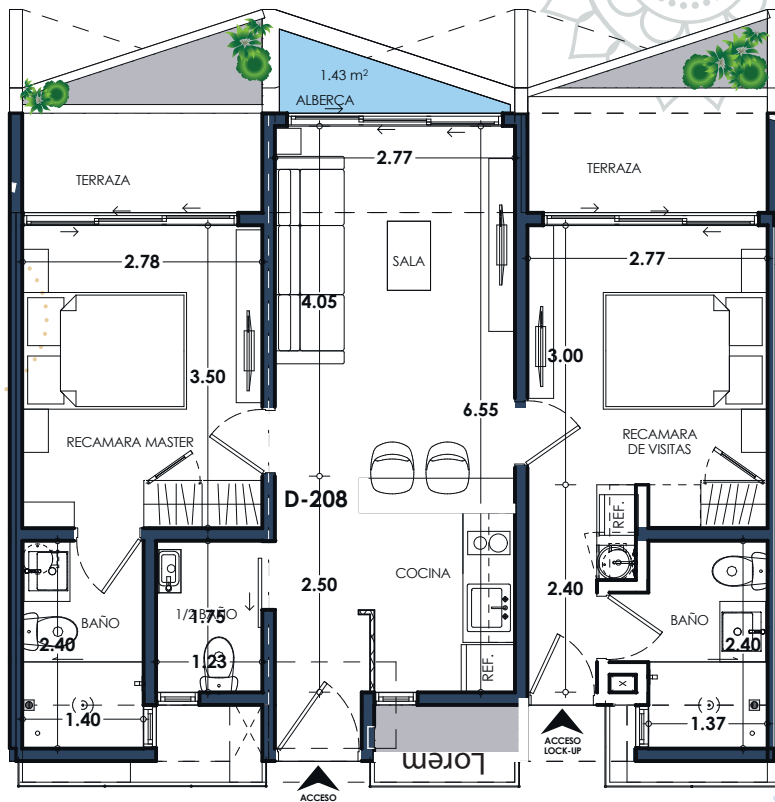

LOCK OFF

- 2 Bedrooms
- 70.29 m² / 756 SQFT
- 2.5 Bathrooms
- Living room
- Fitted Kitchen
- Breakfast table
- 2 Private terraces
- 1 Plunge pool
- Planters
- Fully equipped
- 1 Lock Off