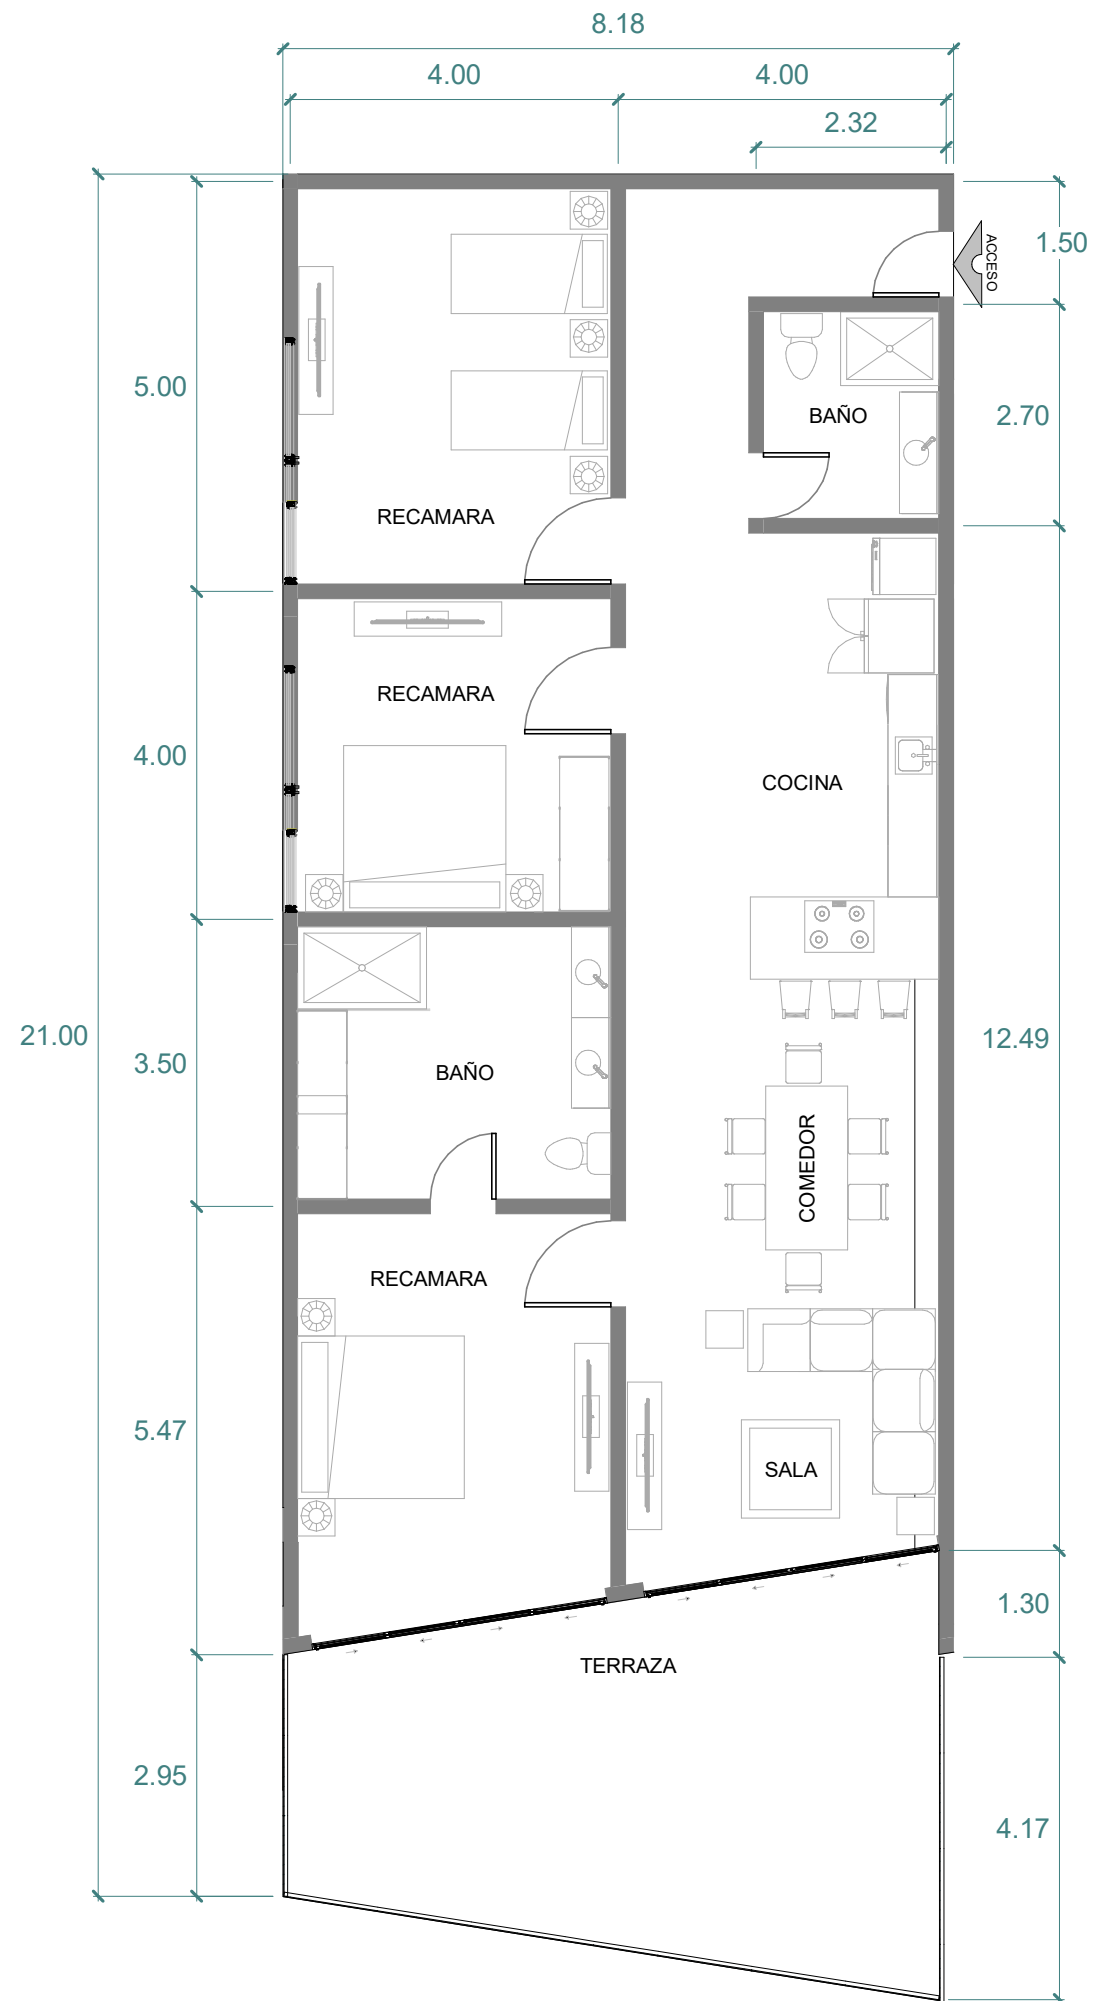

AMENITIES

POOL-GYM

MISTIQ

PEDREGAL

THREE BED E

401, 601

141m²