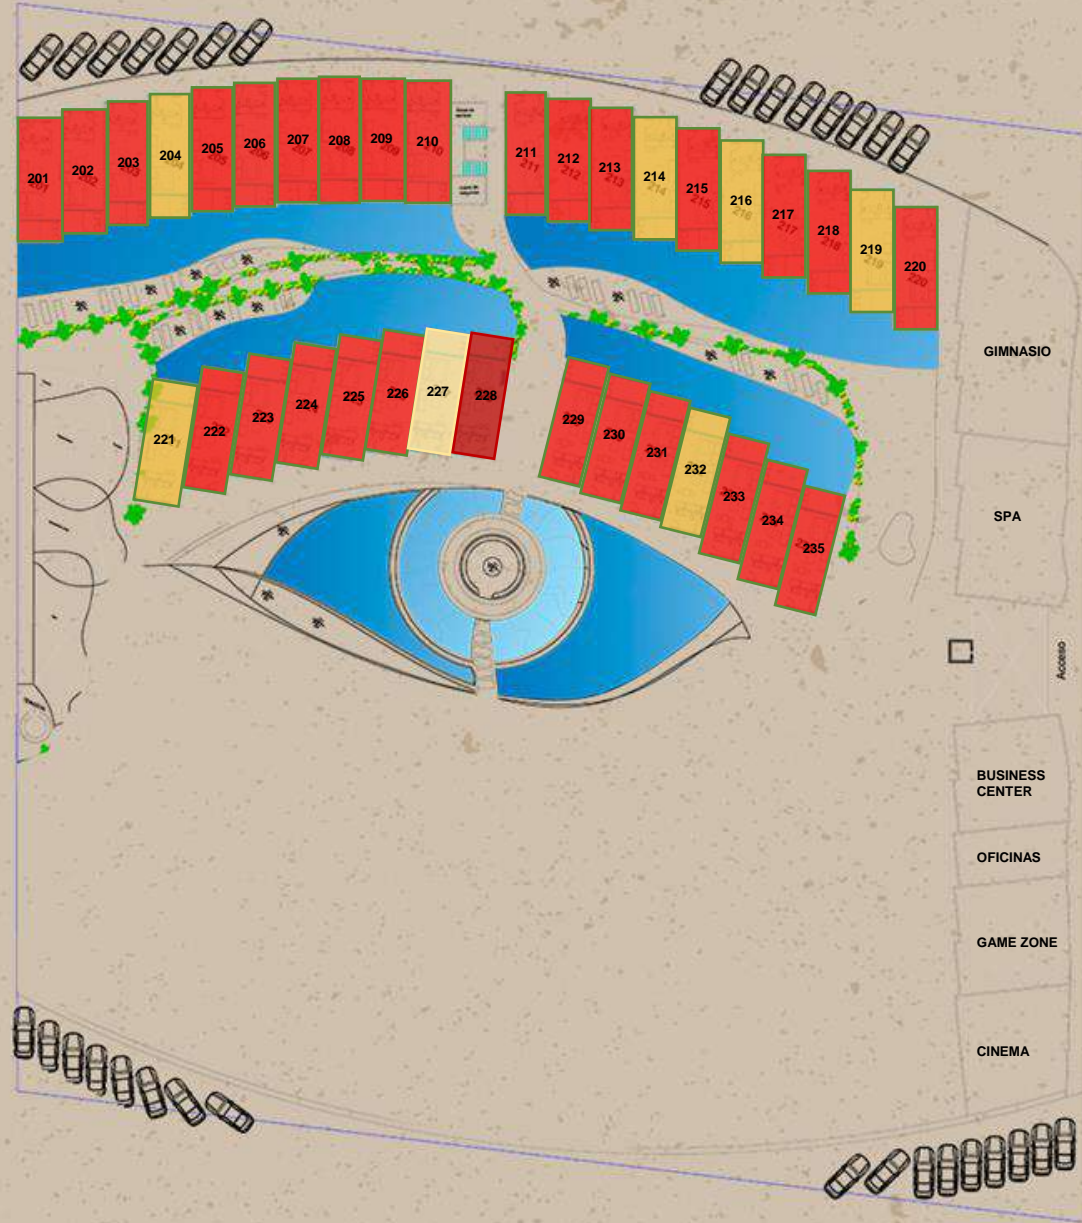

The image features a light beige, textured background. In the corners, there are decorative illustrations of plants: a dark blue monstera leaf in the top right, a red fern-like plant in the top right, a dark blue fern-like plant in the bottom left, and a red monstera leaf in the bottom left. The central focus is the text 'Dalái', where the 'D' is a stylized orange circle containing a white eye symbol, and the rest of the word is in a dark blue, cursive font.

 Dalái

Planta Baja

- Ground Floor
- **Vendido** | Sold
 - **Disponible** | Available
 - **Reservado** | Reserved

Disponibilidad
Availability

Nivel 1

Level 1

- **Vendido** |
Sold
- **Disponible** |
Available
- **Reservado** |
Reserved

Disponibilidad
Availability

Nivel 2

Level 2

- **Vendido** | *Sold*
- **Disponible** | *Available*
- **Reservado** | *Reserved*

Nivel 3

Level 3

- **Vendido** | *Sold*
- **Disponible** | *Available*
- **Reservado** | *Reserved*

Disponibilidad
Availability

Nivel 4

- Level 4
- **Vendido** | *Sold*
 - **Disponible** | *Available*
 - **Reservado** | *Reserved*

Disponibilidad
Availability