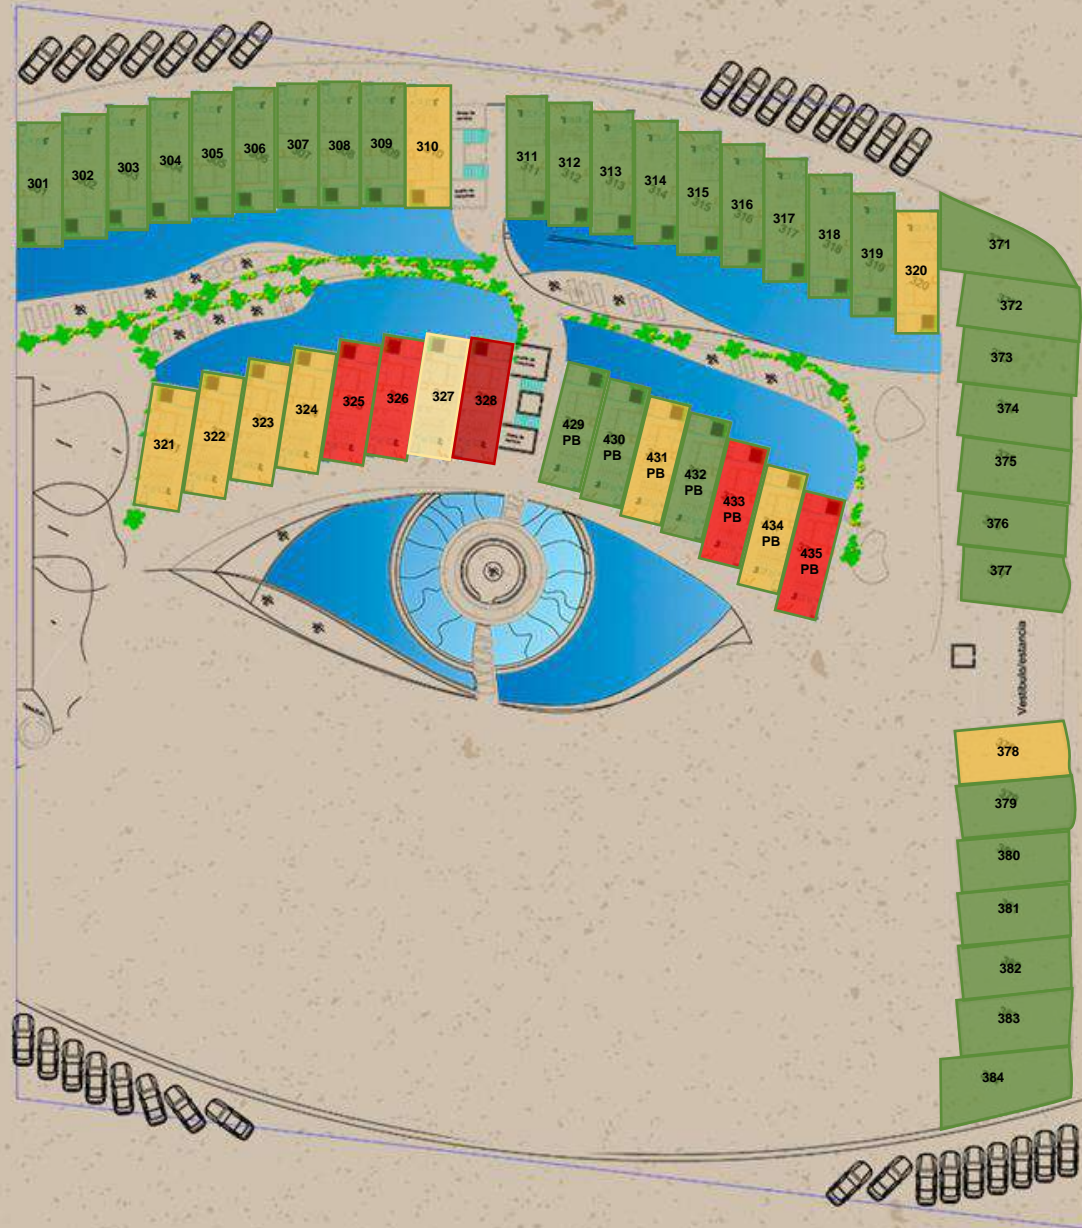

The image features a light beige, textured background. In the corners, there are decorative illustrations of plants: a dark blue monstera leaf in the top right, a red fern-like plant in the top right, a dark blue fern-like plant in the bottom left, and a red monstera leaf in the bottom left. The central focus is the text 'Dalái', where the 'D' is a stylized orange circle containing a white eye symbol, and the rest of the word is in a dark blue, cursive font.

 Dalái

Planta Baja

- Ground Floor
- **Vendido** | Sold
 - **Disponible** | Available
 - **Reservado** | Reserved

Disponibilidad
Availability

Nivel 1

Level 1

- **Vendido** |
Sold
- **Disponible** |
Available
- **Reservado** |
Reserved

Disponibilidad
Availability

Nivel 2

Level 2

- **Vendido** | *Sold*
- **Disponible** | *Available*
- **Reservado** | *Reserved*

Nivel 3

Level 3

- **Vendido** | *Sold*
- **Disponible** | *Available*
- **Reservado** | *Reserved*

Disponibilidad
Availability

Nivel 4

- Level 4
- **Vendido** | *Sold*
 - **Disponible** | *Available*
 - **Reservado** | *Reserved*

Disponibilidad
Availability