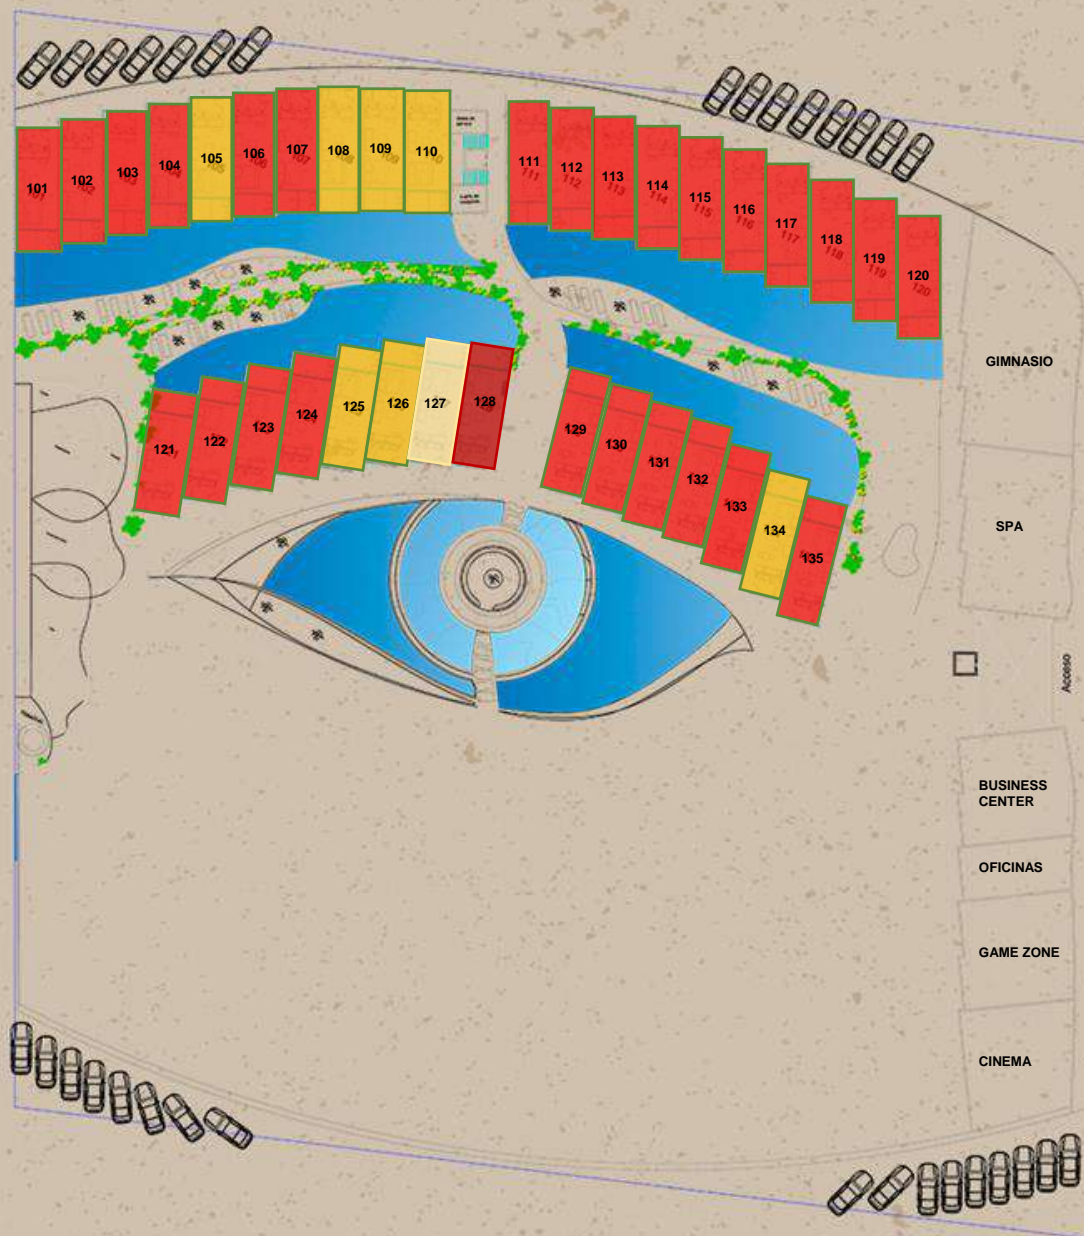

The image features a light beige, textured background. In the corners, there are decorative illustrations of plants: a dark blue monstera leaf in the top right, a red fern-like plant in the top right, a dark blue fern-like plant in the bottom left, and a red monstera leaf in the bottom left. The central focus is the text 'Dalái', where the 'D' is a stylized orange circle containing a white eye symbol, and the rest of the word is in a dark blue, cursive font.

 Dalái

Planta Baja

- Ground Floor
- **Vendido** | Sold
 - **Disponible** | Available
 - **Reservado** | Reserved

Disponibilidad
Availability

Nivel 1

Level 1

- **Vendido** |
Sold
- **Disponible** |
Available
- **Reservado** |
Reserved

Disponibilidad
Availability

Nivel 2

Level 2

- **Vendido** | *Sold*
- **Disponible** | *Available*
- **Reservado** | *Reserved*

Nivel 3

Level 3

- **Vendido** | *Sold*
- **Disponible** | *Available*
- **Reservado** | *Reserved*

Disponibilidad
Availability

Nivel 4

- Level 4
- **Vendido** | *Sold*
 - **Disponible** | *Available*
 - **Reservado** | *Reserved*

Disponibilidad
Availability