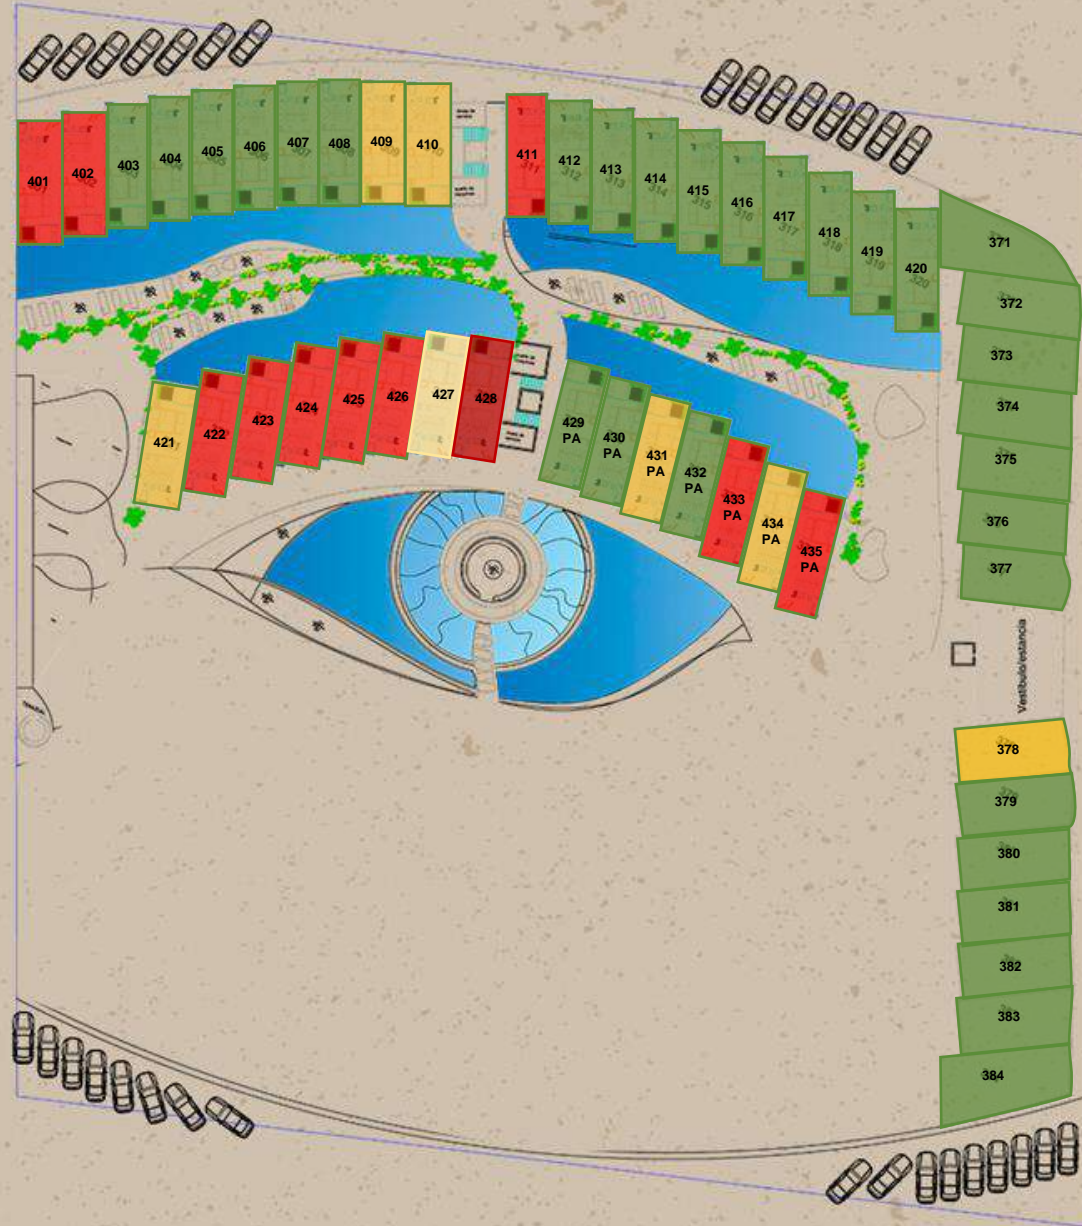

The image features a light beige, textured background. In the corners, there are decorative illustrations of plants: a dark blue monstera leaf in the top right, a red fern-like plant in the top right, a dark blue fern-like plant in the bottom left, and a red monstera leaf in the bottom left. The central focus is the text 'Dalái', where the 'D' is a stylized orange circle containing a white eye symbol, and the rest of the word is in a dark blue, cursive font.

 Dalái

Planta Baja

- Ground Floor
- **Vendido** | Sold
 - **Disponible** | Available
 - **Reservado** | Reserved

Disponibilidad
Availability

Nivel 1

Level 1

- **Vendido** |
Sold
- **Disponible** |
Available
- **Reservado** |
Reserved

Disponibilidad
Availability

Nivel 2

Level 2

- **Vendido** | *Sold*
- **Disponible** | *Available*
- **Reservado** | *Reserved*

Nivel 3

Level 3

- **Vendido** | *Sold*
- **Disponible** | *Available*
- **Reservado** | *Reserved*

Disponibilidad
Availability

Nivel 4

- Level 4
- **Vendido** | *Sold*
 - **Disponible** | *Available*
 - **Reservado** | *Reserved*

Disponibilidad
Availability