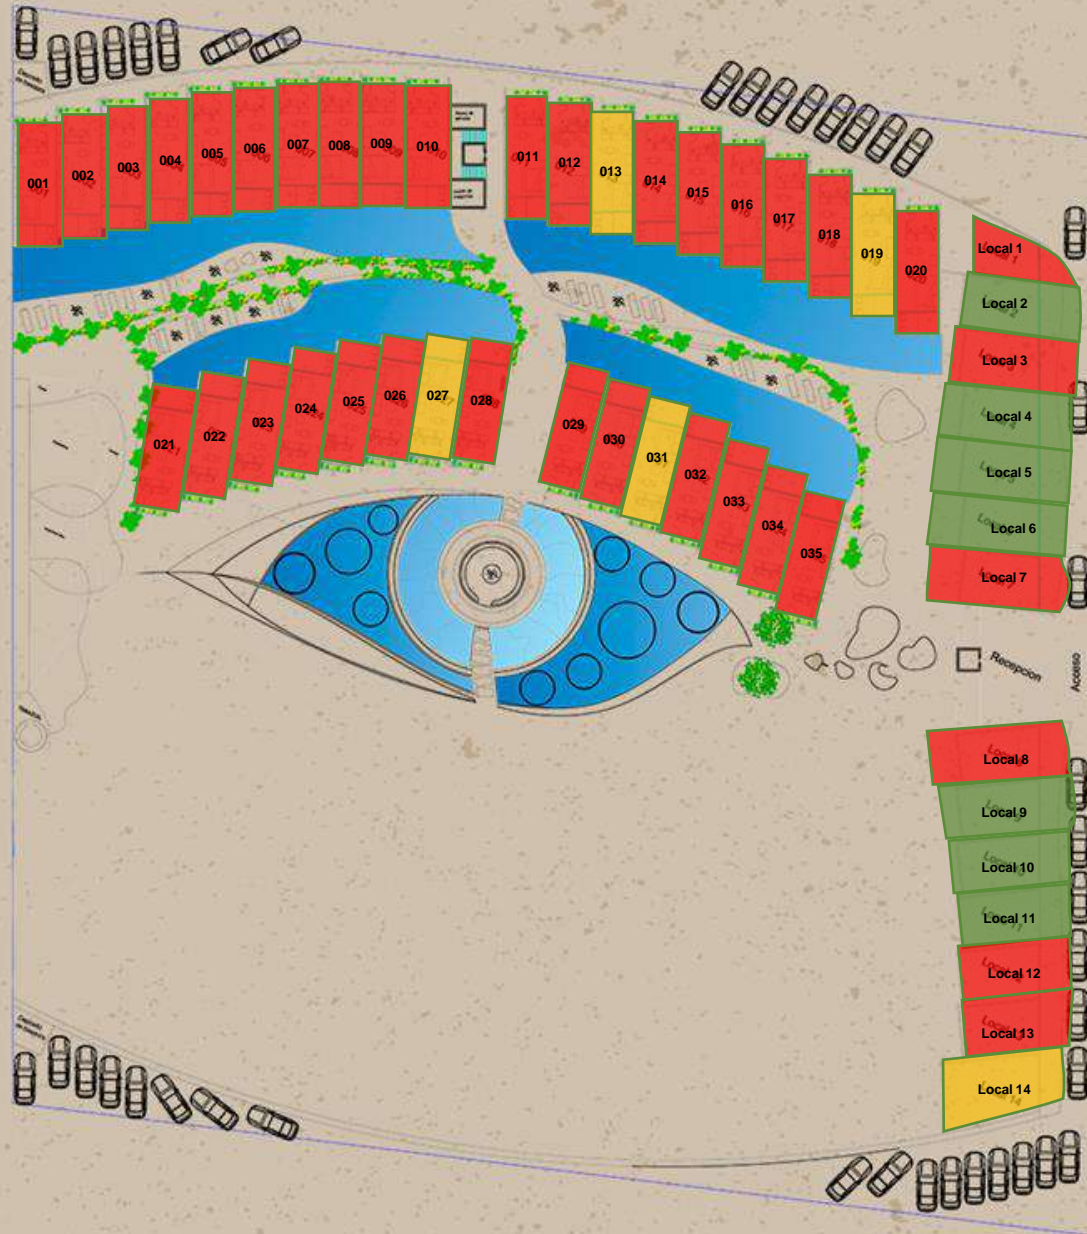

The image features a light beige, textured background. In the corners, there are decorative illustrations of plants: a dark blue monstera leaf in the top right, a red fern-like plant in the top right, a dark blue fern-like plant in the bottom left, and a red monstera leaf in the bottom left. The central focus is the text 'Dalái', where the 'D' is a stylized orange circle containing a white eye symbol, and the rest of the word is in a dark blue, cursive font.

 Dalái

Planta Baja

- Ground Floor
- **Vendido** | Sold
 - **Disponible** | Available
 - **Reservado** | Reserved

Disponibilidad
Availability

Nivel 1

Level 1

- **Vendido** |
Sold
- **Disponible** |
Available
- **Reservado** |
Reserved

Disponibilidad
Availability

Nivel 2

Level 2

- **Vendido** | *Sold*
- **Disponible** | *Available*
- **Reservado** | *Reserved*

Nivel 3

Level 3

- **Vendido** | *Sold*
- **Disponible** | *Available*
- **Reservado** | *Reserved*

Disponibilidad
Availability

Nivel 4

- Level 4
- **Vendido** | *Sold*
 - **Disponible** | *Available*
 - **Reservado** | *Reserved*

Disponibilidad
Availability