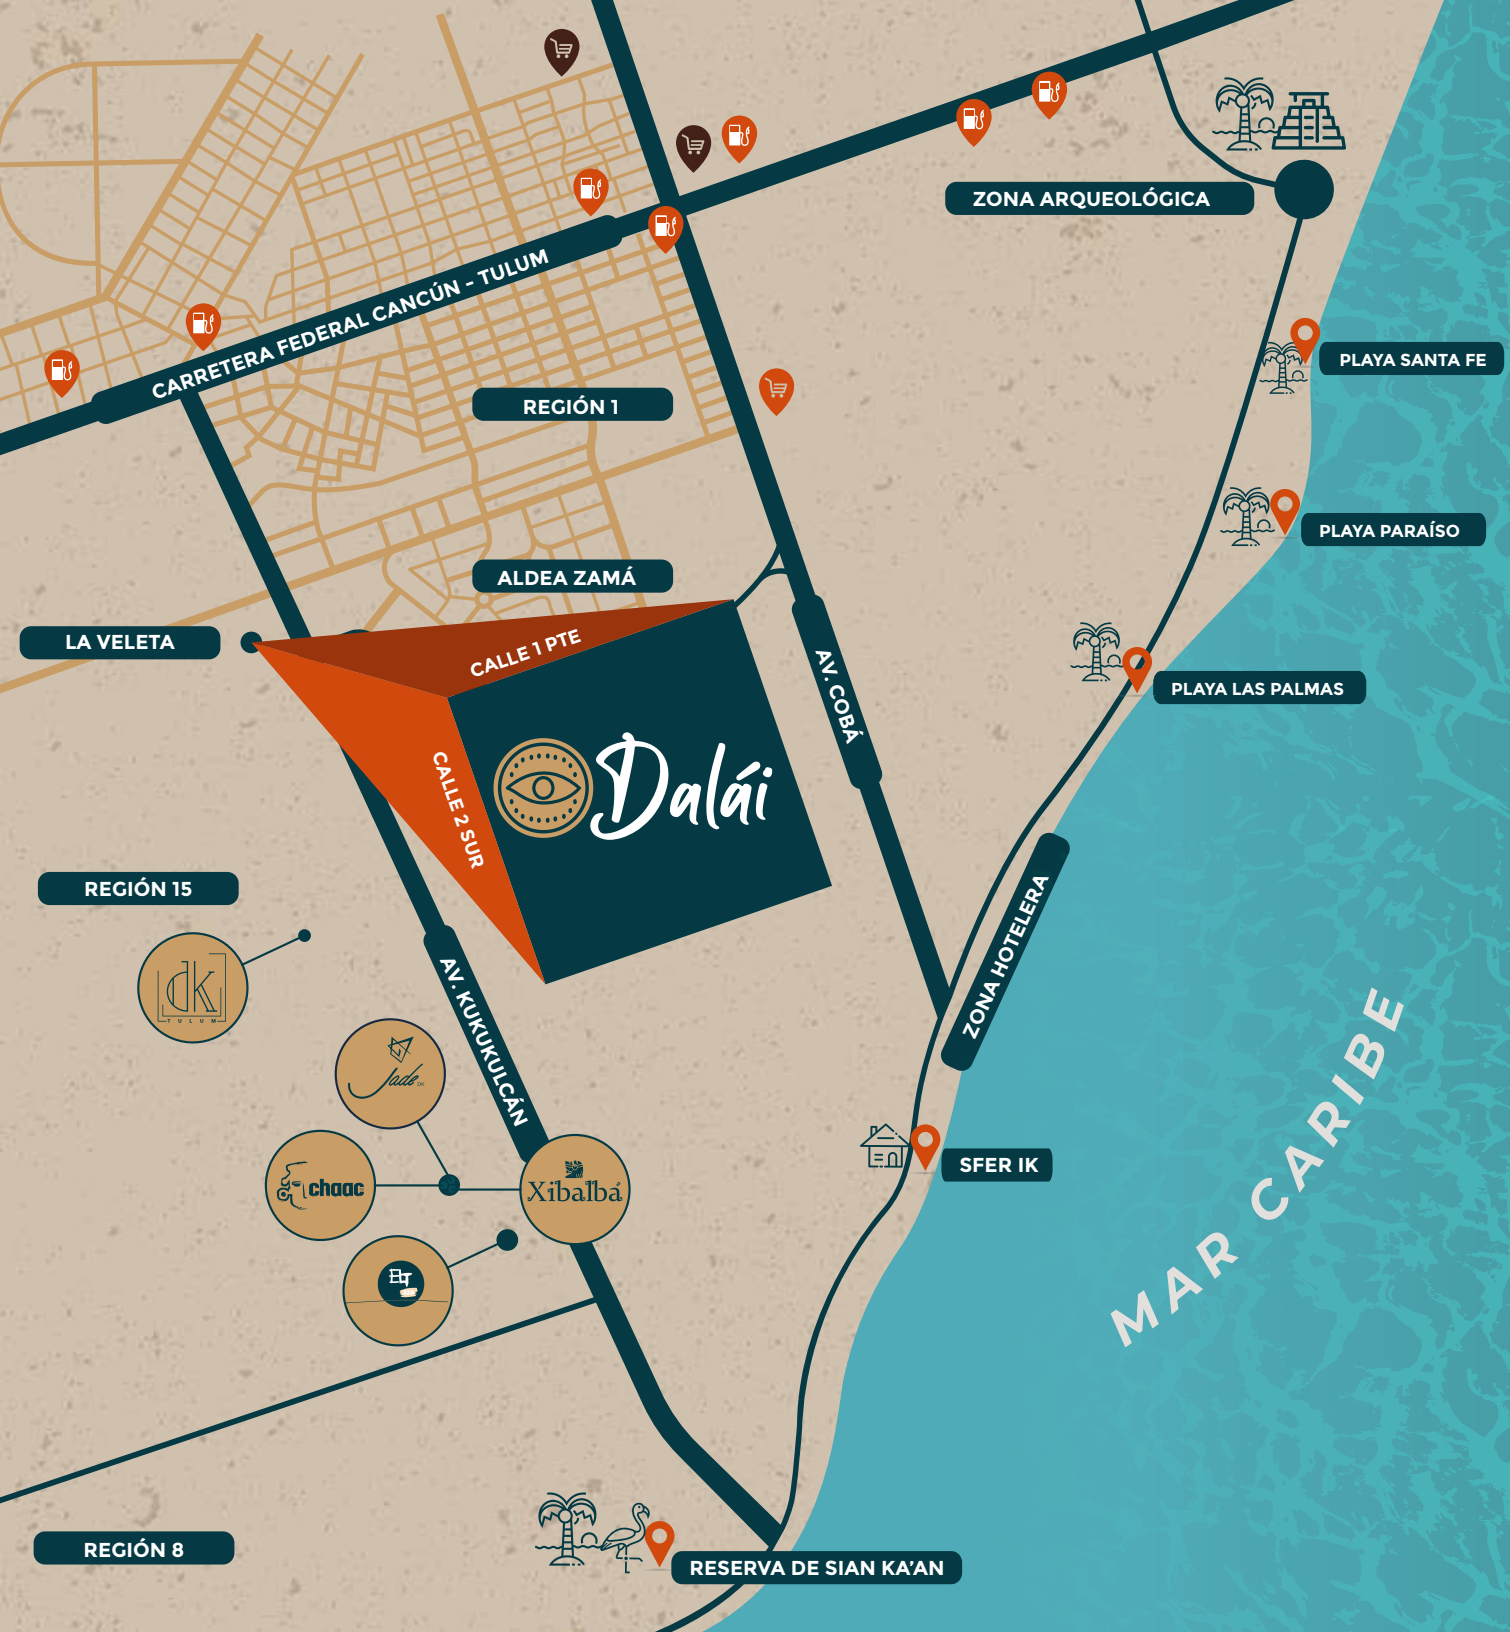

Dalai DK unites spirituality with nature, enjoy the lifestyle of this magnificent space, connecting with yourself and nature.

Dalái DK un desarrollo ubicado en la Veleta, sobre la manzana 21 del Pueblo Mágico de Tulum, a una calle de la famosa Avenida Kukulcán.

Dalai DK a development located in Veleta, on block 21 of the Magical Town of Tulum, one block from the famous Avenida Kukulcan.

Disfruta el estilo de vida
en nuestras Amenidades.

*Enjoy the lifestyle in our
Amenities.*