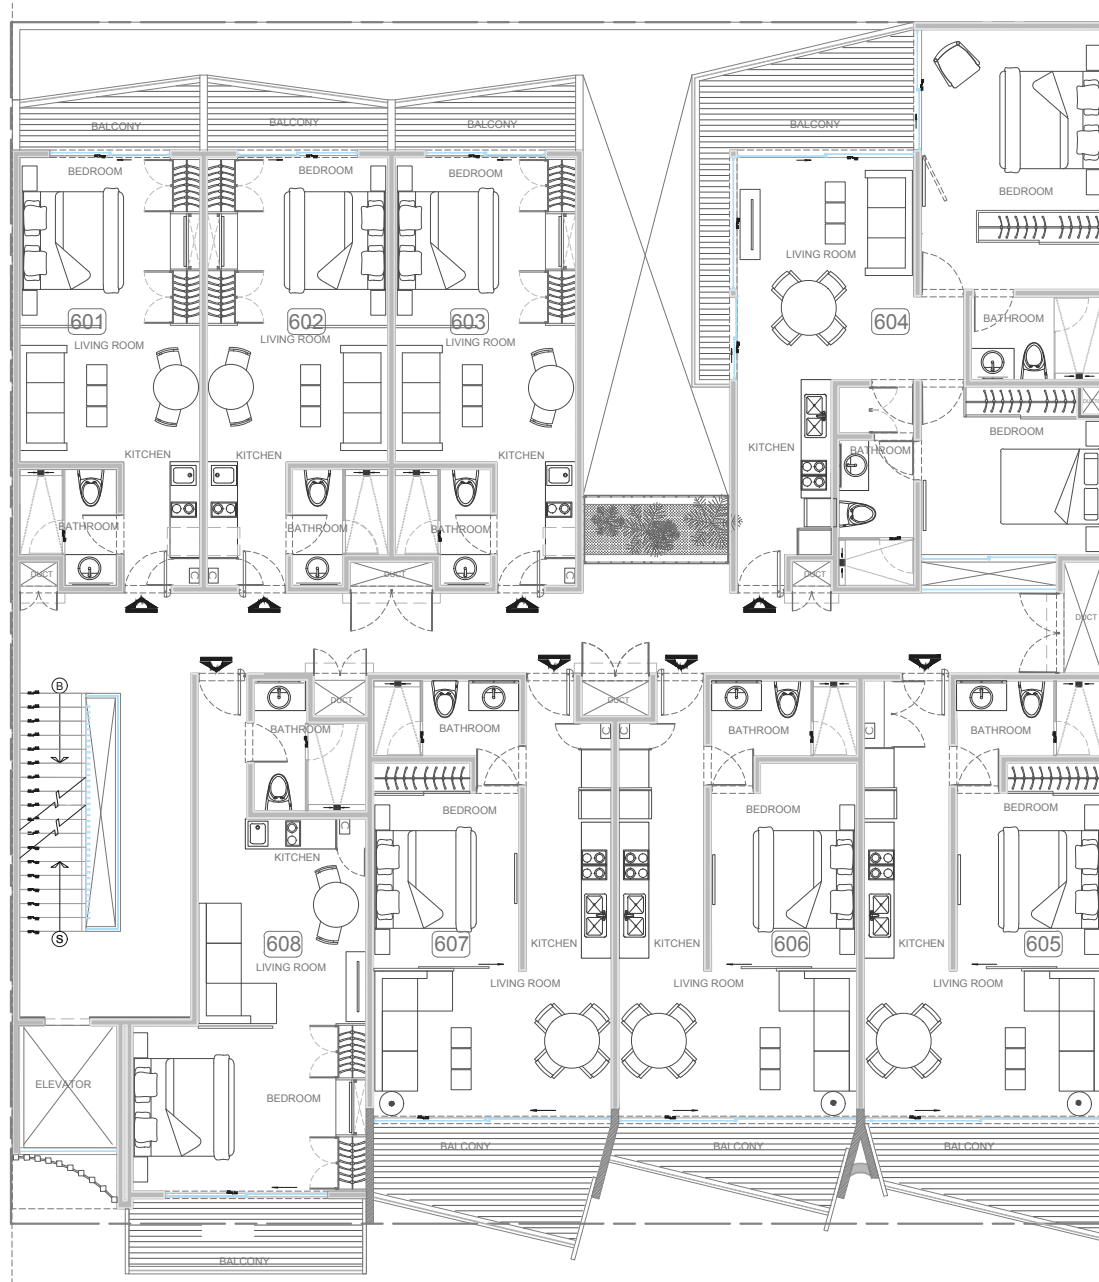

PARAVIAN

PRIVATE LIVING

MASTER PLAN - A

PARAVIAN

PRIVATE LIVING

30 years experience building in Playa del Carmen, Tulum and Merida. 67 developments delivered.