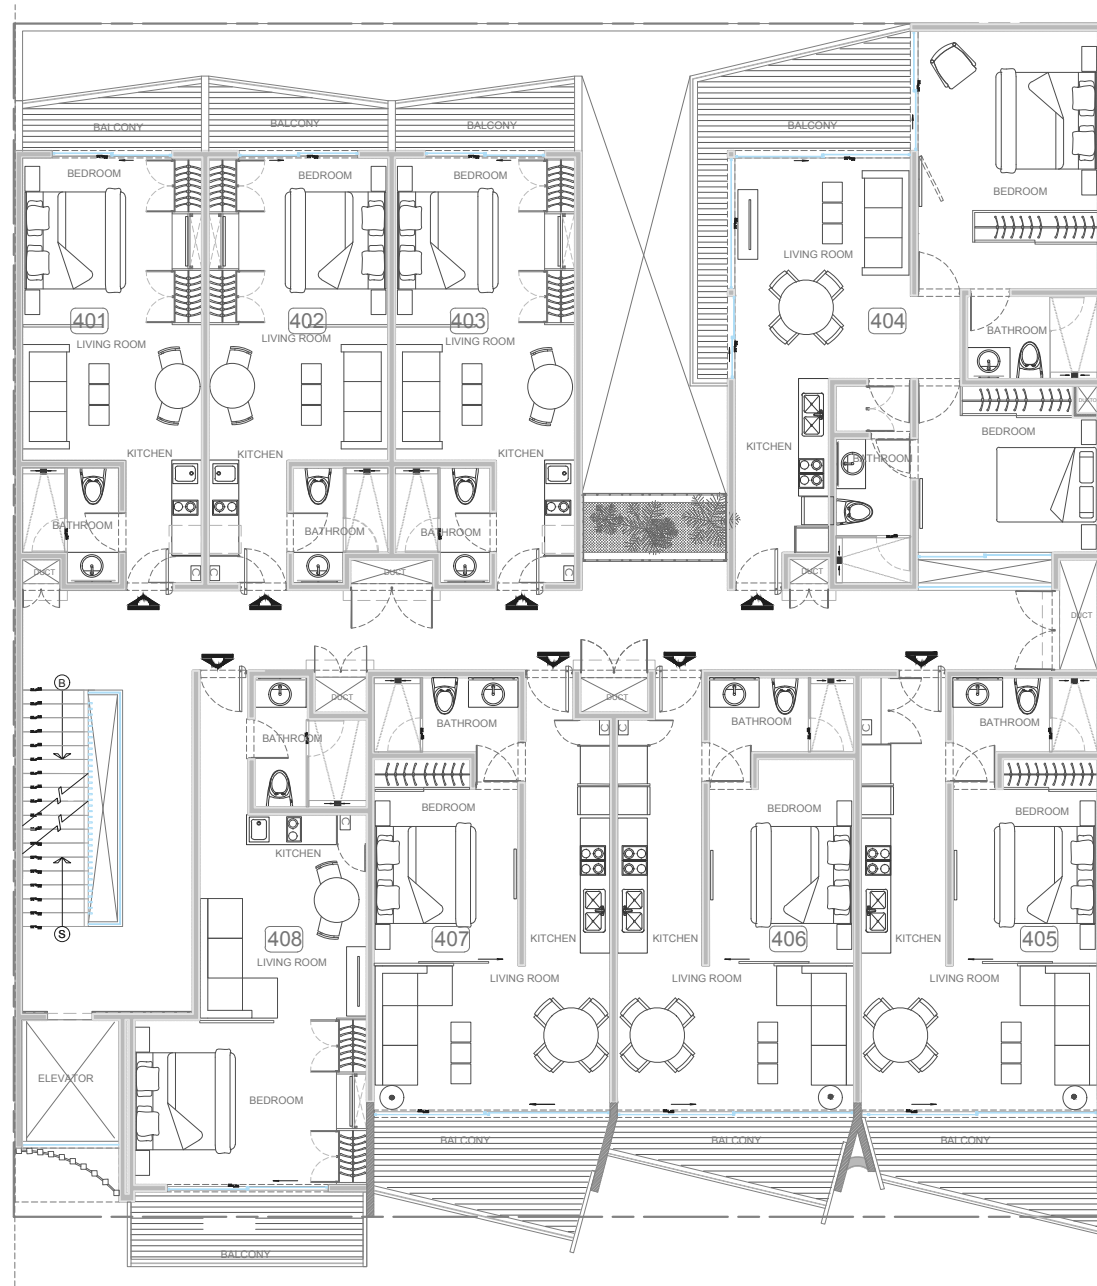

PARAVIAN

PRIVATE LIVING

MASTER PLAN - A

PARAVIAN

PRIVATE LIVING

30 years experience building in Playa del Carmen, Tulum and Merida. 67 developments delivered.