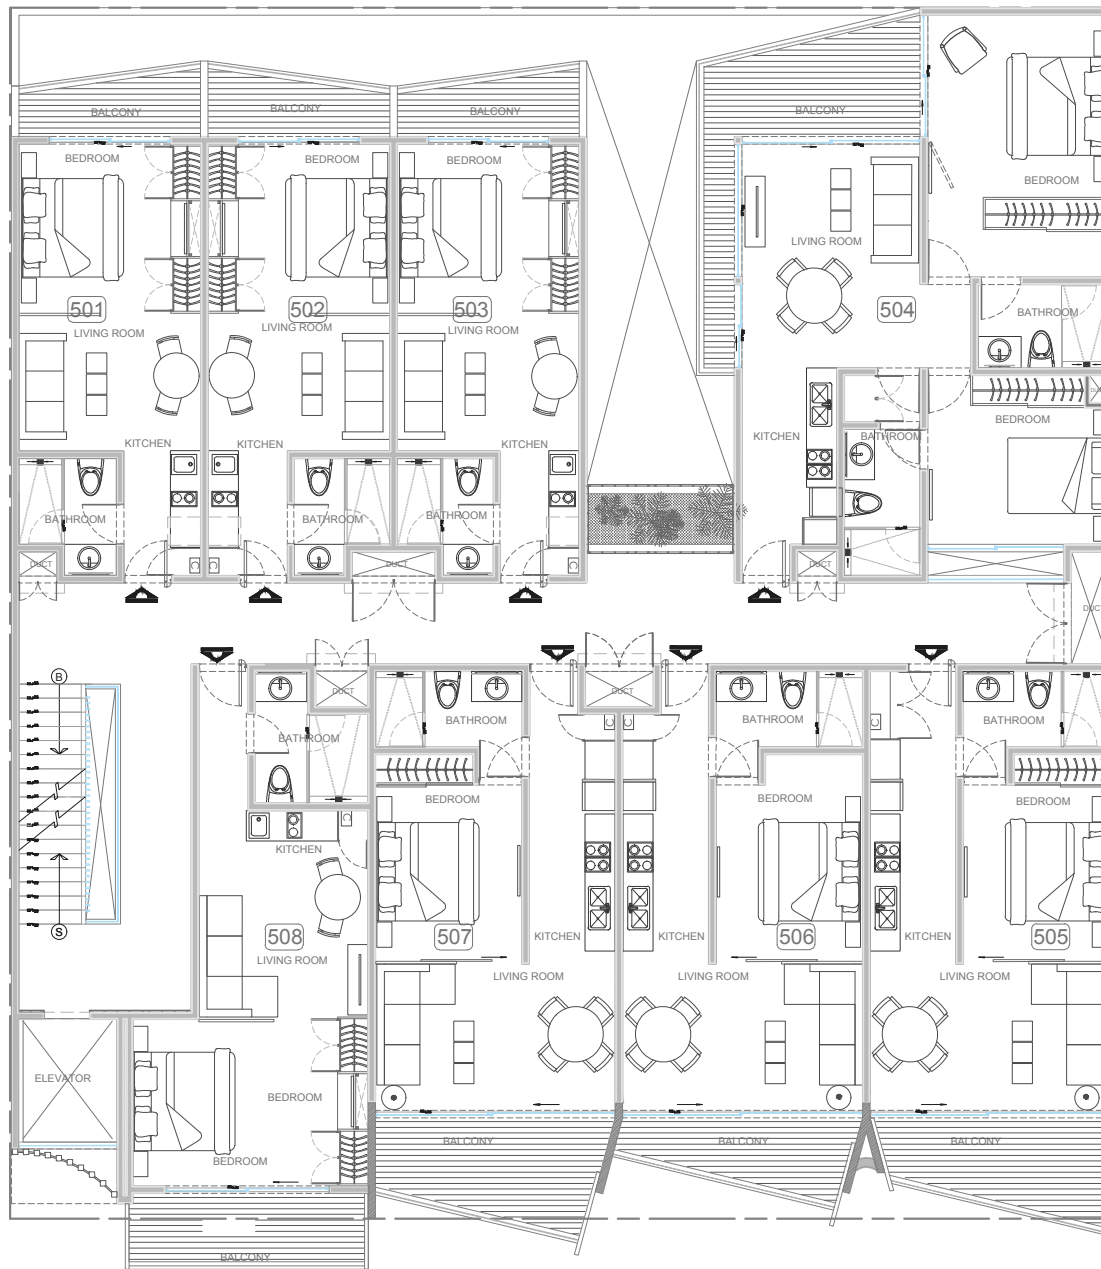

PARAVIAN

PRIVATE LIVING

MASTER PLAN - A

PARAVIAN

PRIVATE LIVING

30 years experience building in Playa del Carmen, Tulum and Merida. 67 developments delivered.