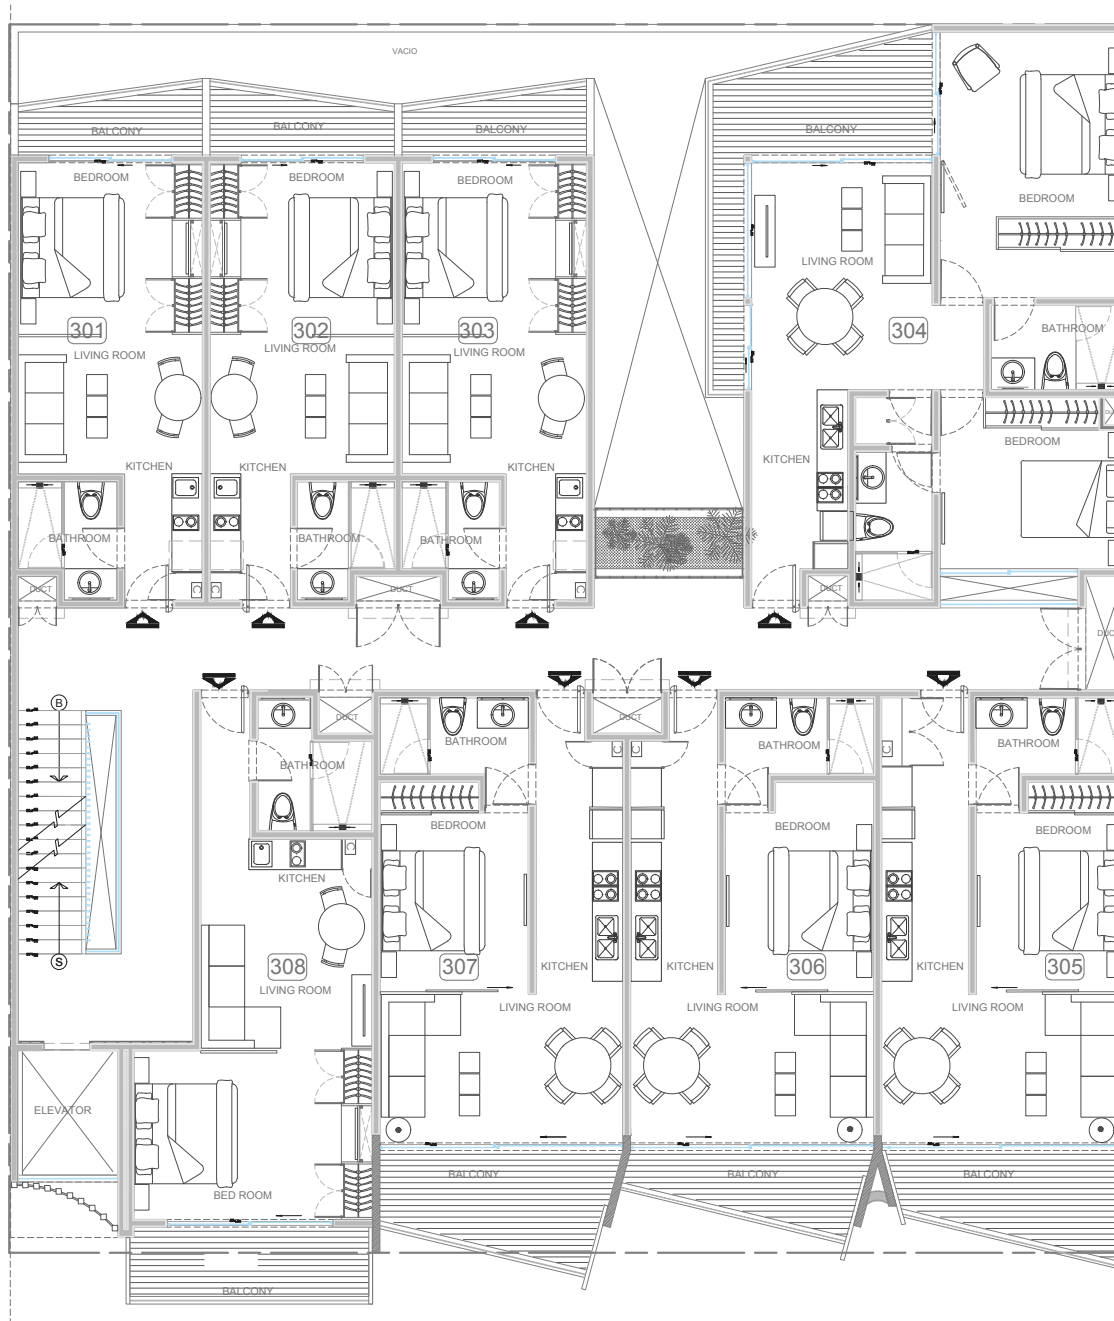

PARAVIAN

PRIVATE LIVING

MASTER PLAN - A

PARAVIAN

PRIVATE LIVING

30 years experience building in Playa del Carmen, Tulum and Merida. 67 developments delivered.