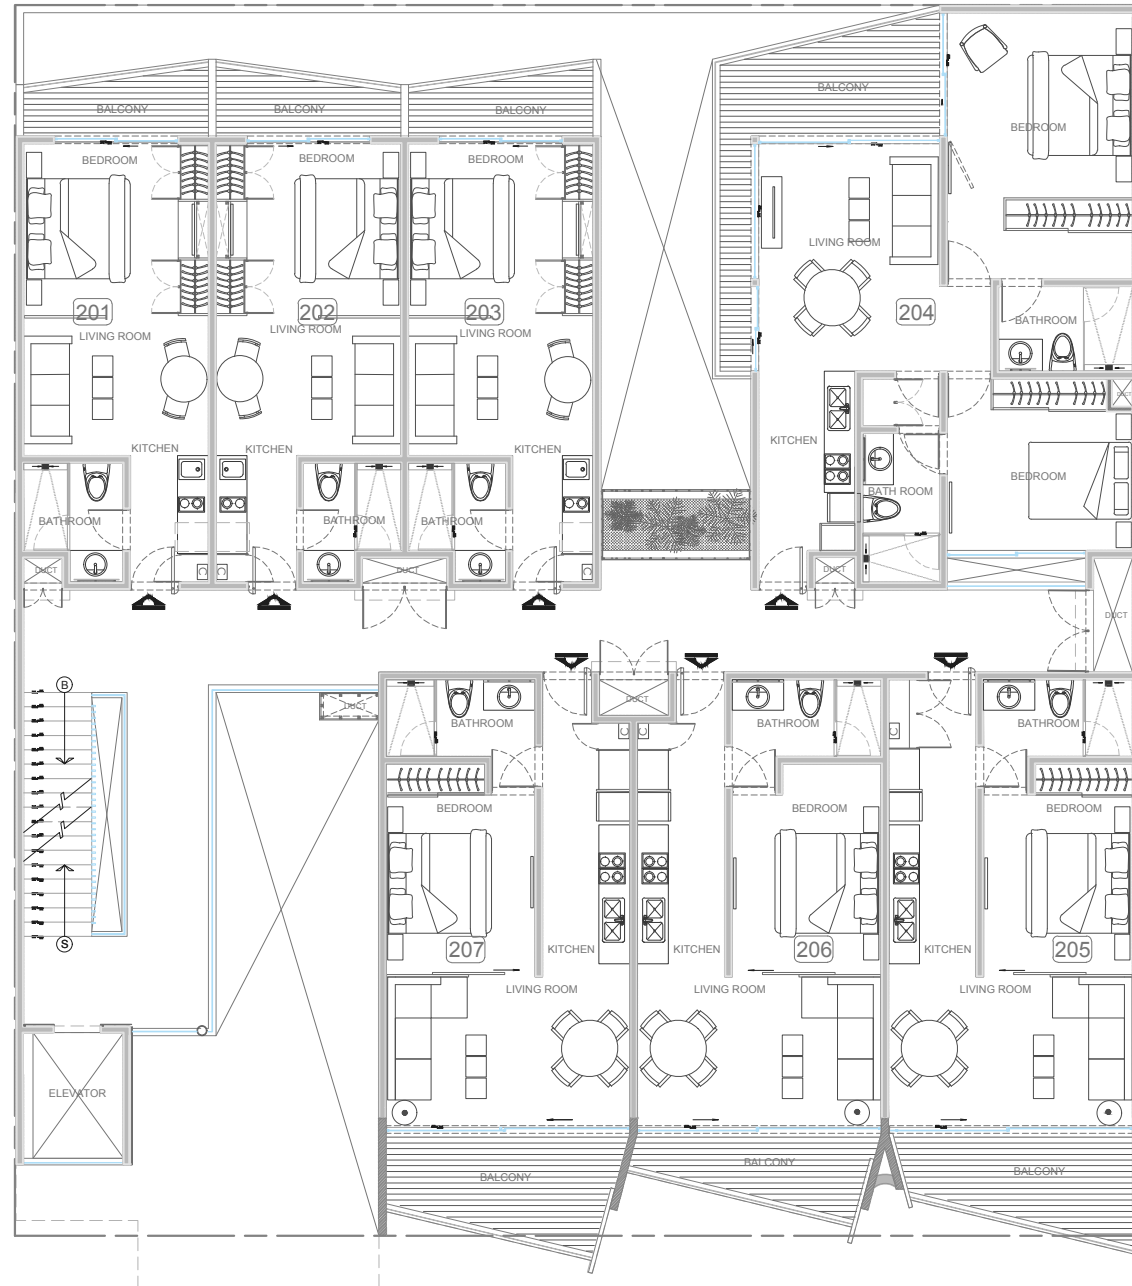

PARAVIAN

PRIVATE LIVING

MASTER PLAN - A

PARAVIAN

PRIVATE LIVING

30 years experience building in Playa del Carmen, Tulum and Merida. 67 developments delivered.