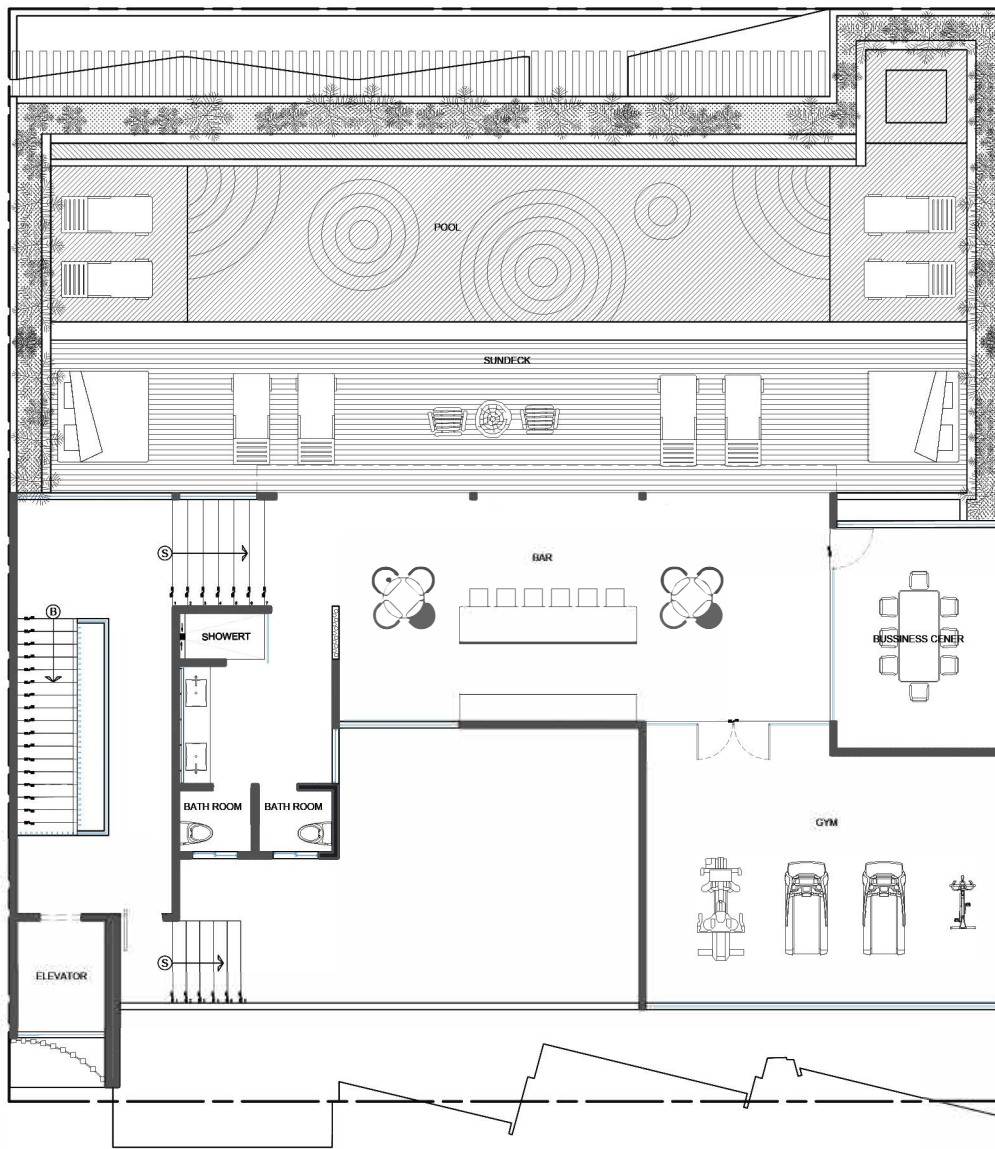

PARAVIAN

PRIVATE LIVING

MASTER PLAN - A

PARAVIAN

PRIVATE LIVING

30 years experience building in Playa del Carmen, Tulum and Merida. 67 developments delivered.