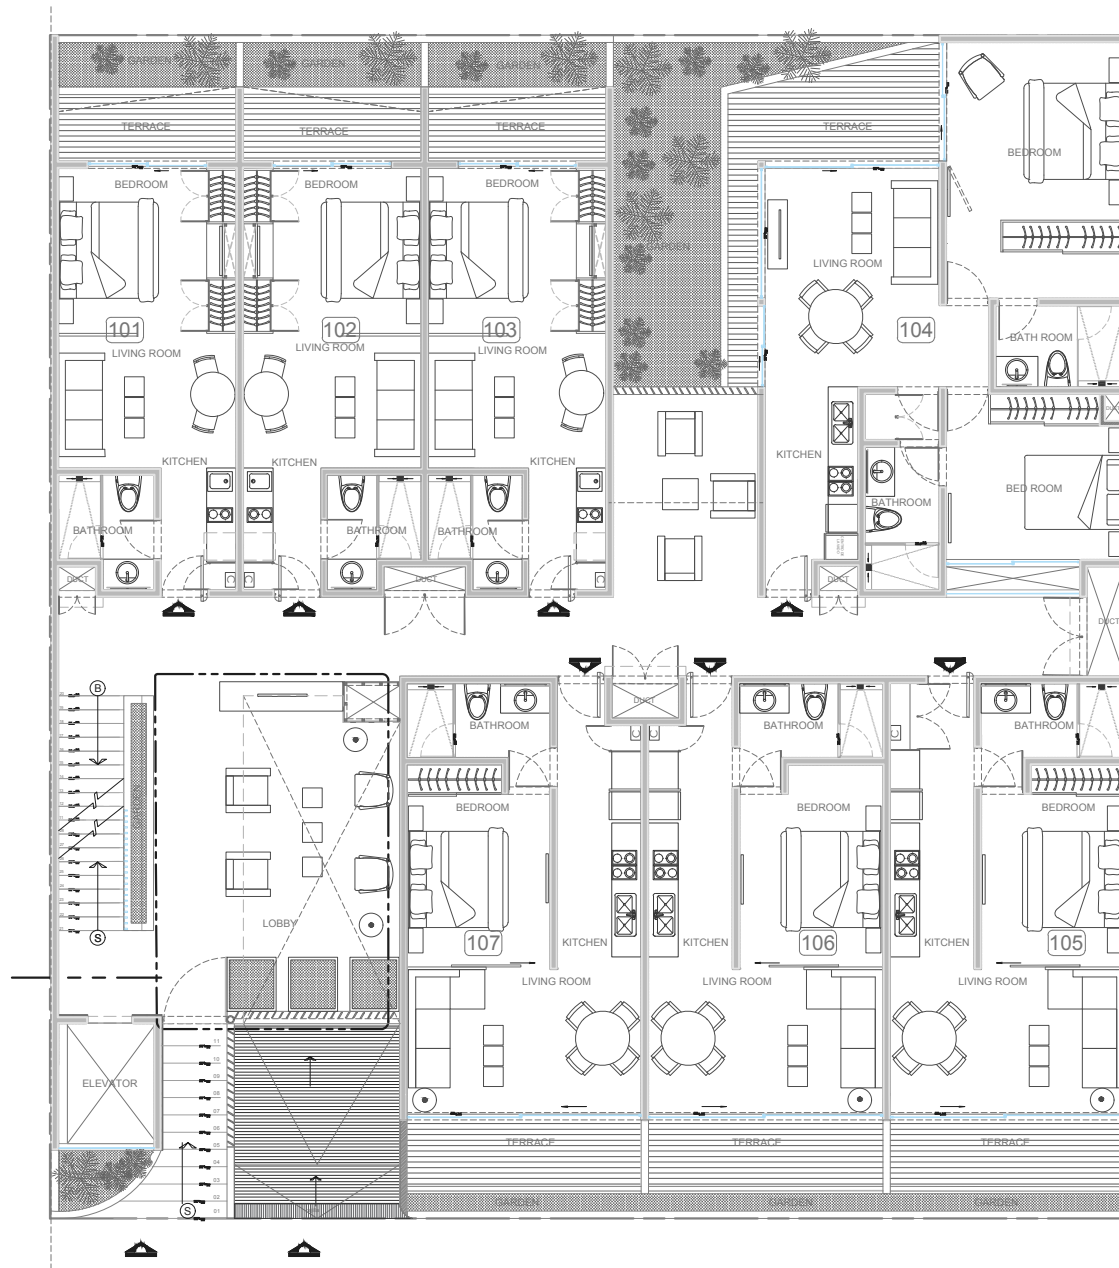

PARAVIAN

PRIVATE LIVING

MASTER PLAN - A

PARAVIAN

PRIVATE LIVING

30 years experience building in Playa del Carmen, Tulum and Merida. 67 developments delivered.