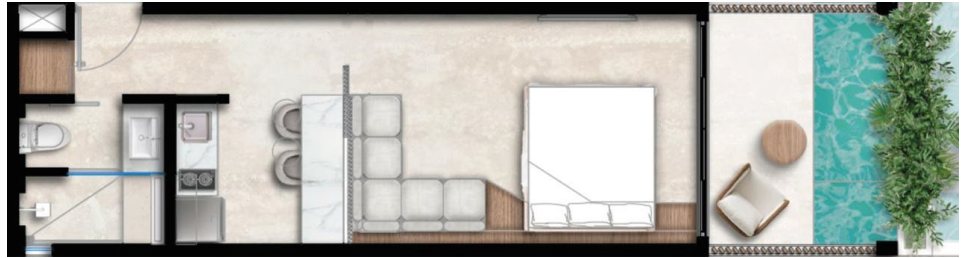

PLANTA BAJA

NIVEL 1

PENTHOUSE

ROOFTOP

An underwater photograph of a coral reef. The water is a deep, clear blue. In the foreground, there is a sandy seabed with scattered dark coral fragments. The background shows a dense wall of coral. The overall lighting is soft and natural, typical of an underwater environment.

PENTHOUSE

202, 205

203, 206

Convierte el mejor
destino de México
en tu hogar

An aerial photograph of a lush tropical forest. In the center, a clear, turquoise pool of water is surrounded by a dense canopy of green trees. A wooden deck extends into the water, featuring a small, circular island with a palm tree and some rocks. The text 'Oui' is overlaid in the center of the pool, with 'tulum' written below it in a smaller, italicized font.