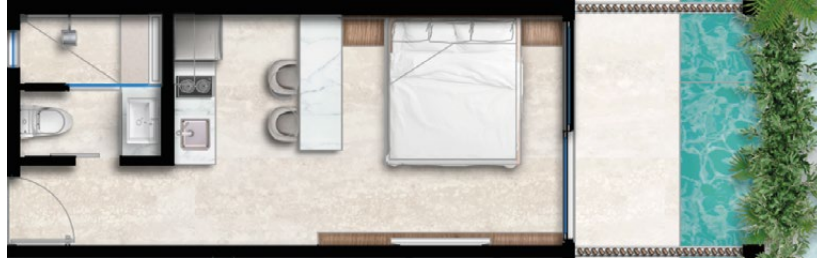

PENTHOUSE

202, 205