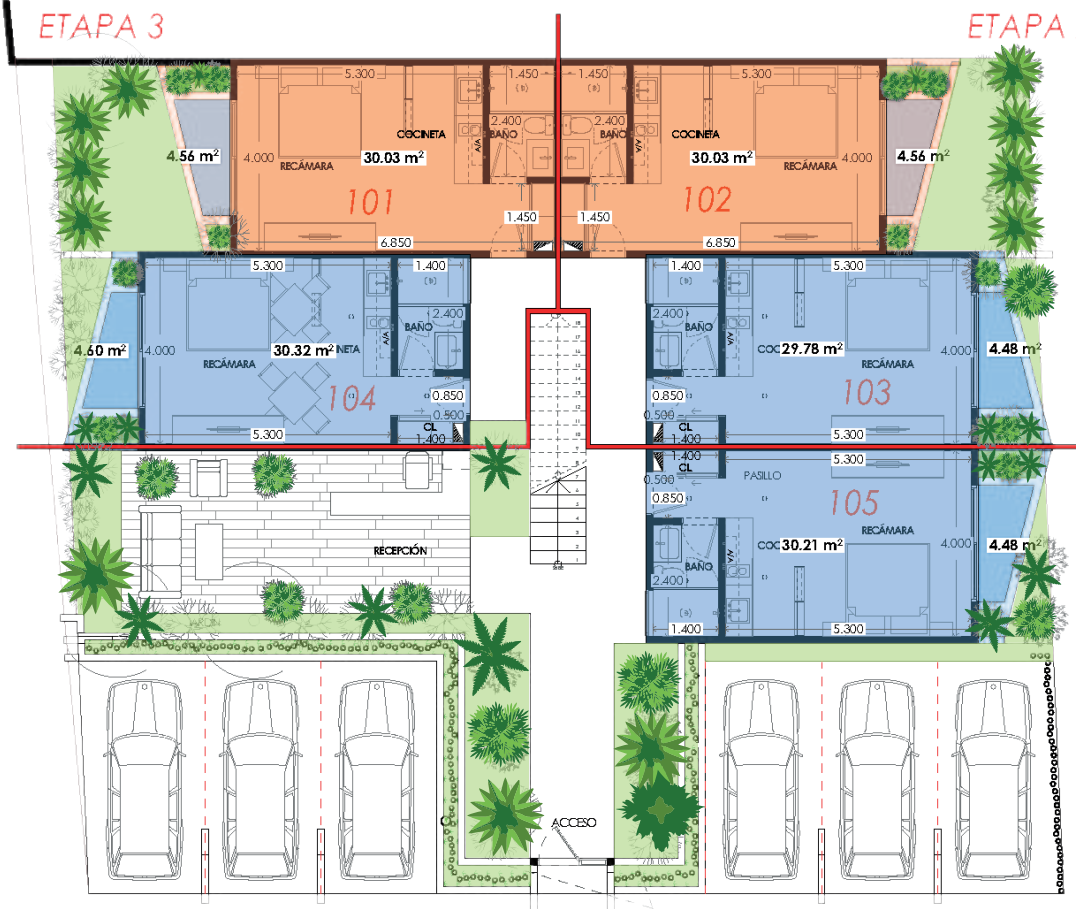

The image features a dense, vibrant tropical jungle background with various green plants and palm trees. In the center, a white rectangular box contains the text 'Tulum Condos'. The word 'Tulum' is written in a large, white, stylized font with a unique, rounded, and slightly irregular character set. Below it, the word 'CONDOS' is written in a smaller, white, clean, sans-serif font.

# AMENIDADES

ETAPA 3

ETAPA 2

ETAPA 1

## METRAJE

INTERIOR	30.03
TERRAZA	16.20
TOTAL	46.23

A modern, multi-story building with a central tower. The building features balconies with wooden railings and a central tower with a decorative, geometric pattern. The sky is blue with some clouds, and there are palm trees visible in the background.