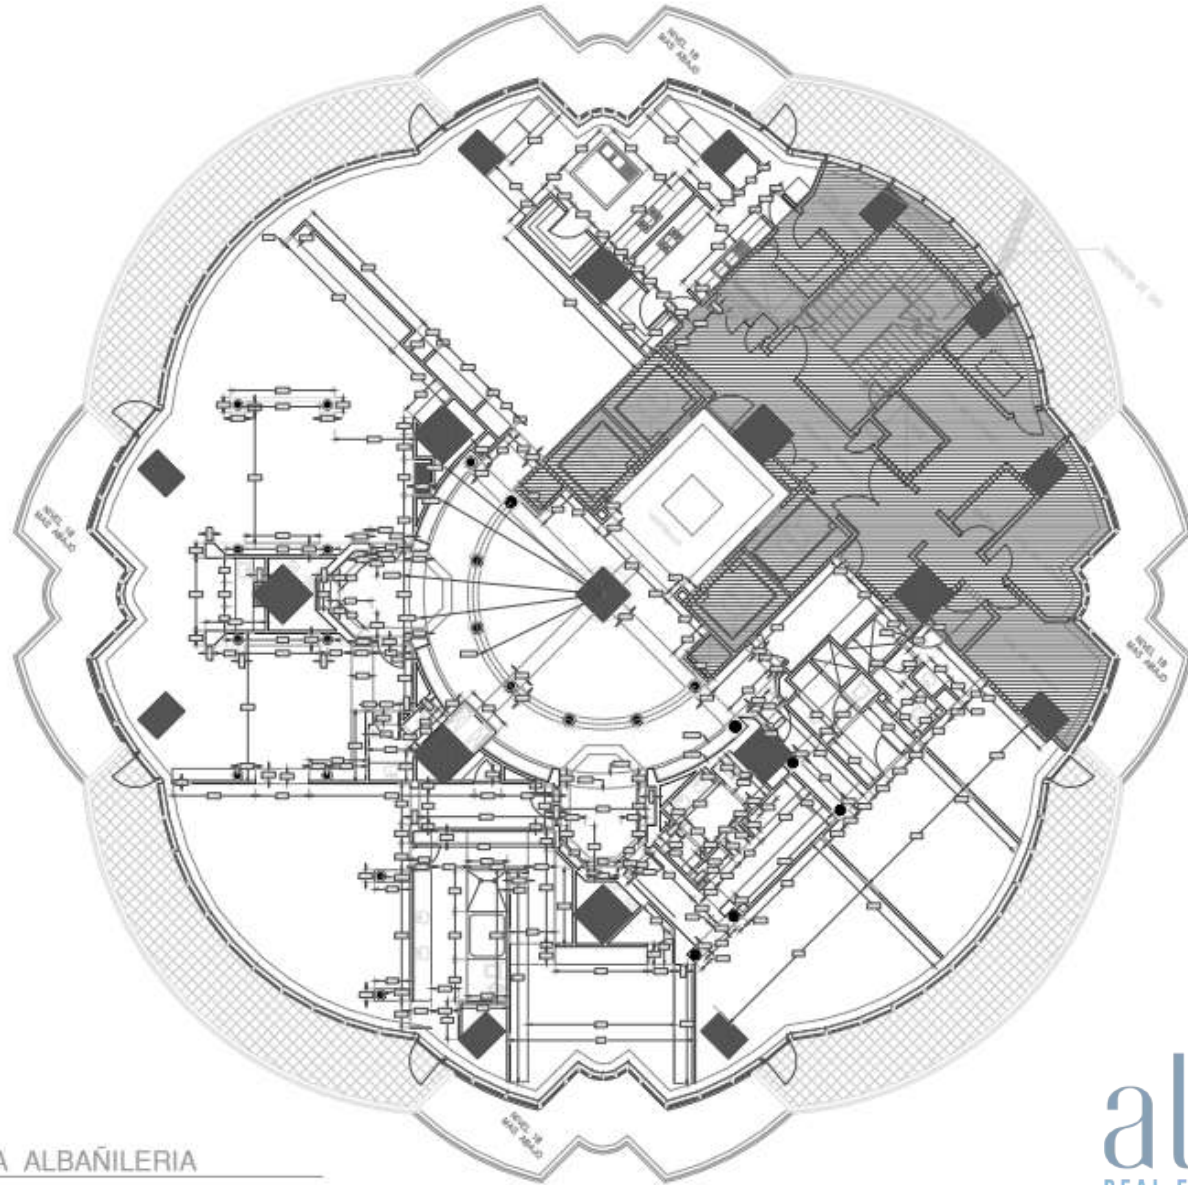

PRODUCED BY AN AUTODESK STUDENT VERSION

Arquitectura / planos

PLANTA DE NIVELES Y ZONAS DE PLAFON

ESCALA 1:75

PRODUCED BY AN AUTODESK STUDENT VERSION

PRODUCED BY AN AUTODESK STUDENT VERSION

DETALLE DE COLUMNA

ESCALA 1:10

PEDESTAL, FUSTE Y CAPITEL DEL ORDEN TOSCANO SEGUN VIGNOLA

PRODUCED BY AN AUTODESK STUDENT VERSION

Arquitectura / planos

PLANTA ALBAÑILERÍA
ESCALA 1:175

PRODUCED BY AN AUTODESK STUDENT VERSION

CORTES ARQUITECTONICOS 2
ESCALA 1:50