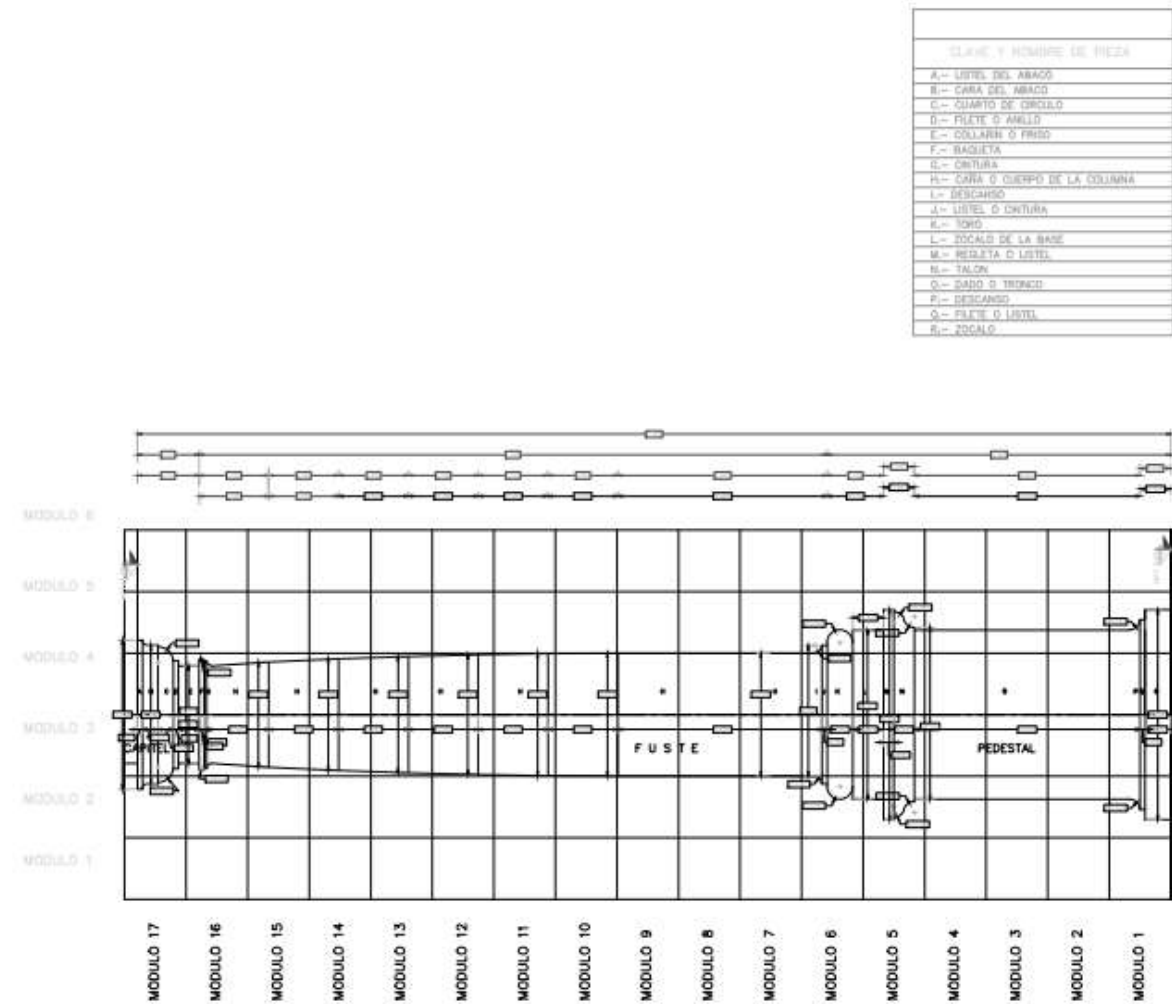

PEDESTAL, FUSTE Y CAPITEL DEL ORDEN TOSCANO SEGUN VIGNOLA

PRODUCED BY AN AUTODESK STUDENT VERSION