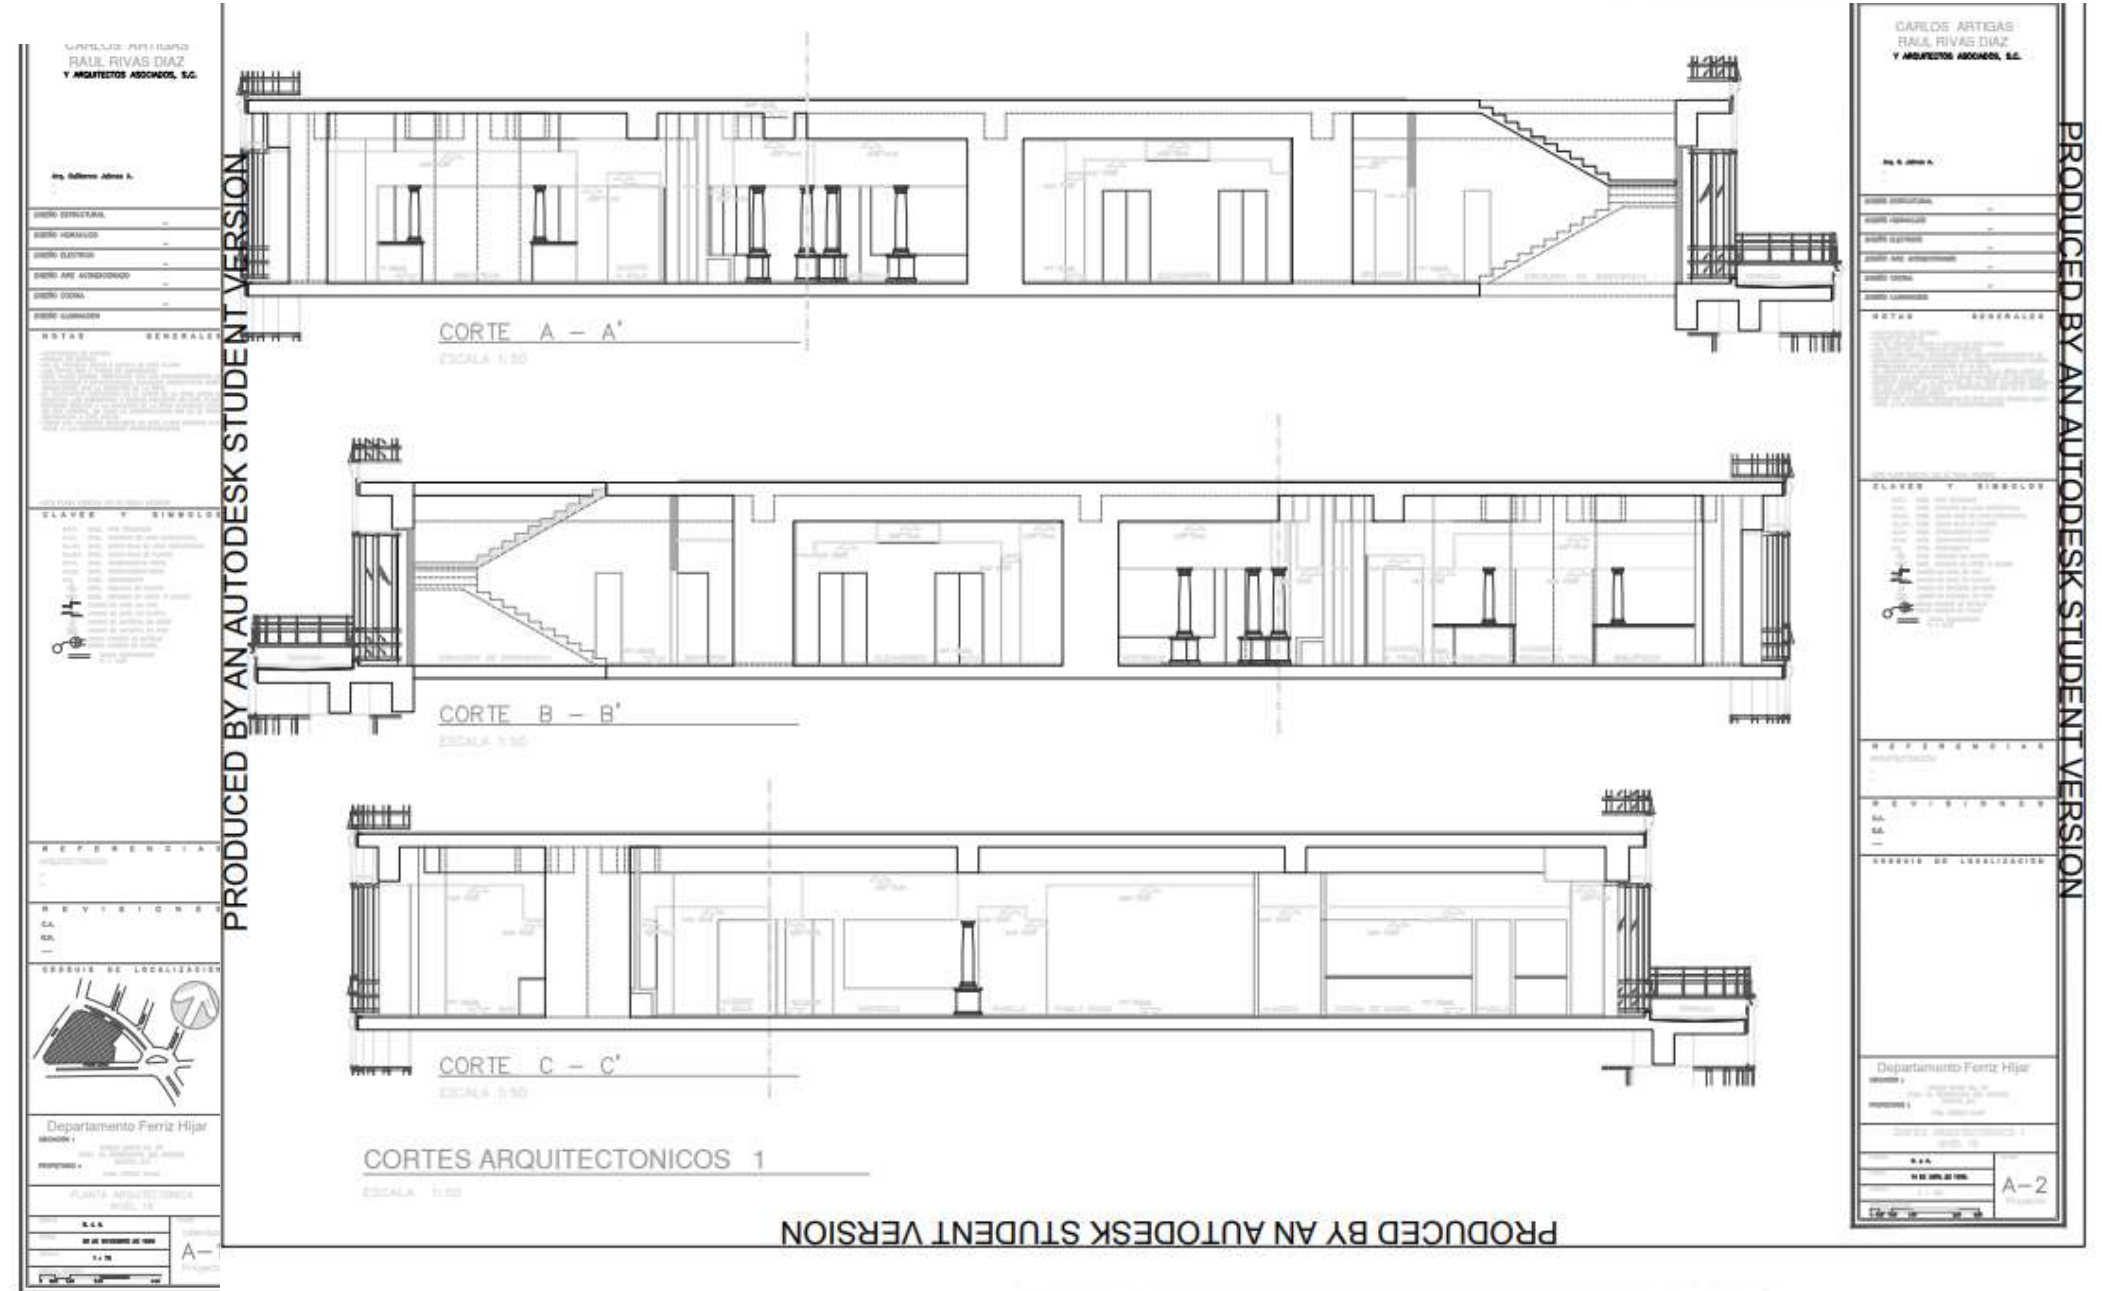

Architecture / plans

PRODUCED BY AN AUTODESK STUDENT VERSION

TA ARQUITECTONICA

11/73