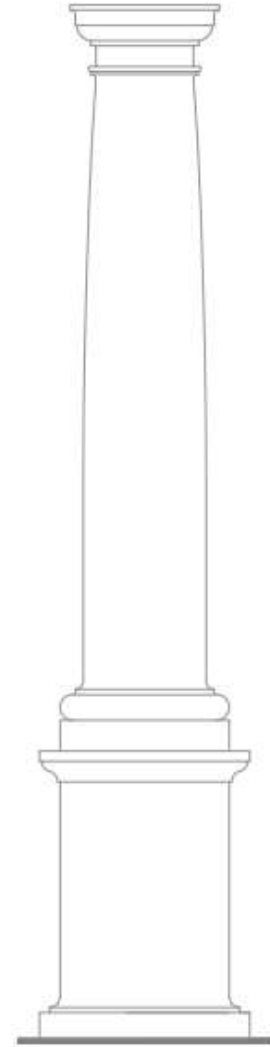

Characteristics

- 360° view
- Heights 3.65 meters
- 4 bedrooms
- 5 full bathrooms and a half bath
- 2 rooms
- 2 kitchens
- Dining room and ante-dining room
- Family stay
- Bar
- Lobby
- 4 terraces
- 4 parking spaces
- Wine cellar

PRODUCED BY AN AUTODESK STUDENT VERSION

Arquitectura / planos

PLANTA DE NIVELES Y ZONAS DE PLAFON

ESCALA 1:75

PRODUCED BY AN AUTODESK STUDENT VERSION

PRODUCED BY AN AUTODESK STUDENT VERSION

DETALLE DE COLUMNA