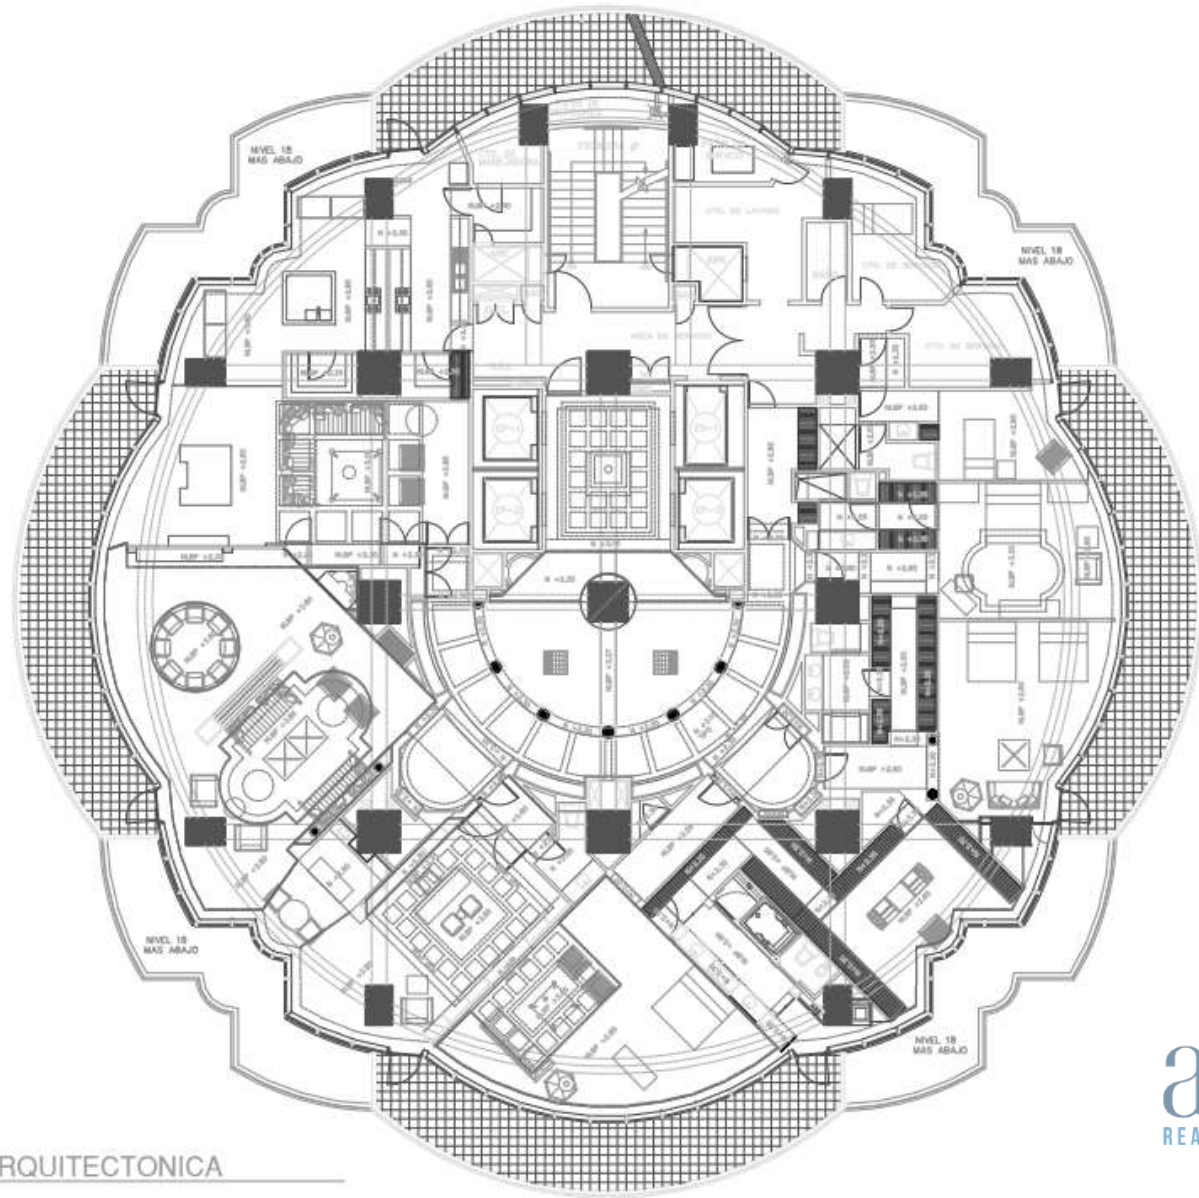

Architecture / plans

PRODUCED BY AN AUTODESK STUDENT VERSION

TA ARQUITECTONICA

11/73