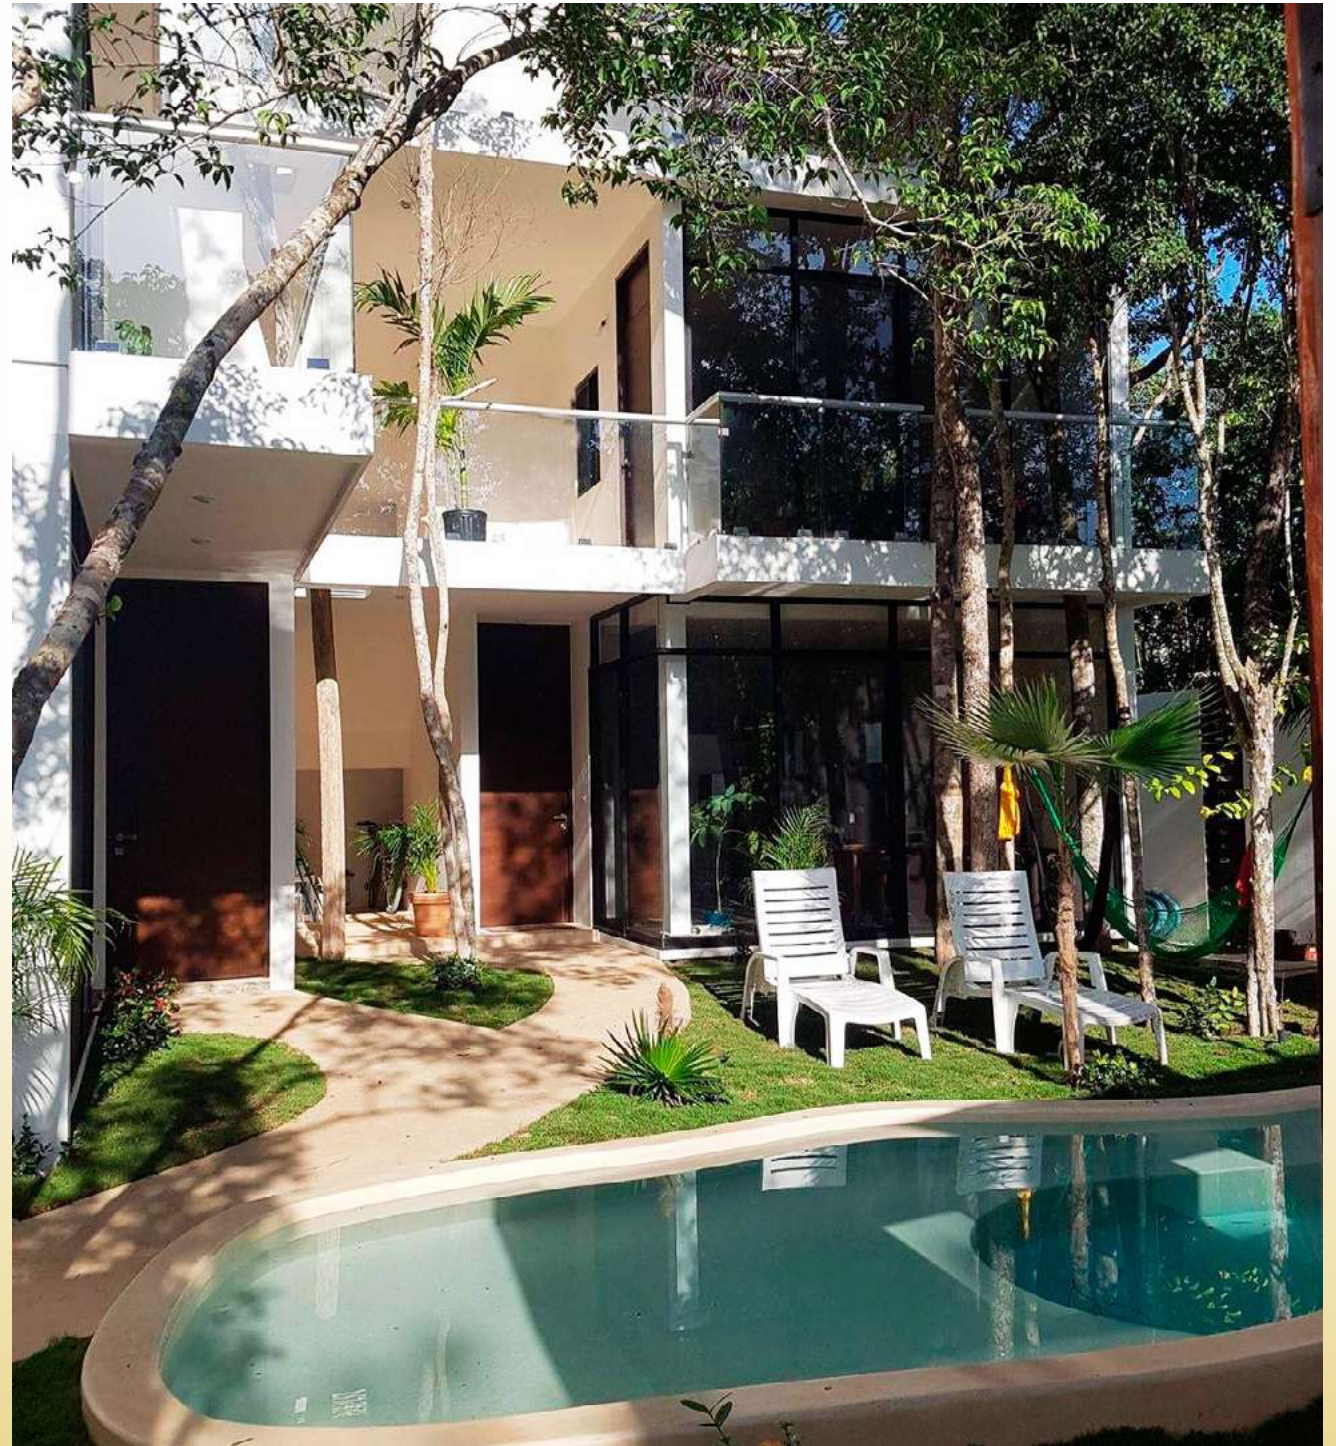

ROSA
AMARILLA