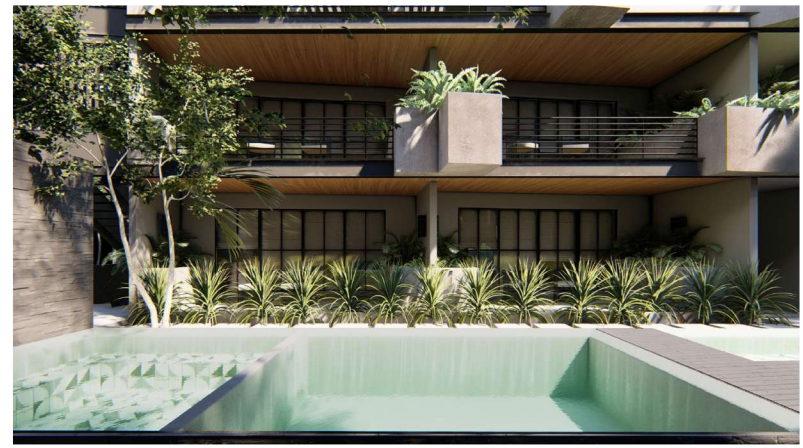

ROSA
DE PLATA
B