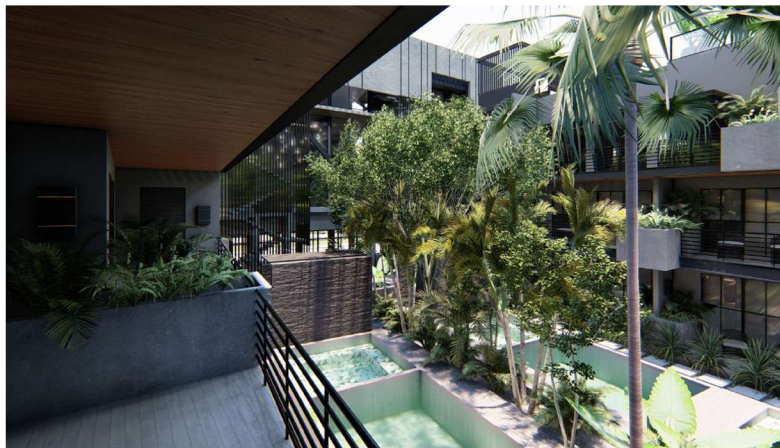

ROSA
DE PLATA
B