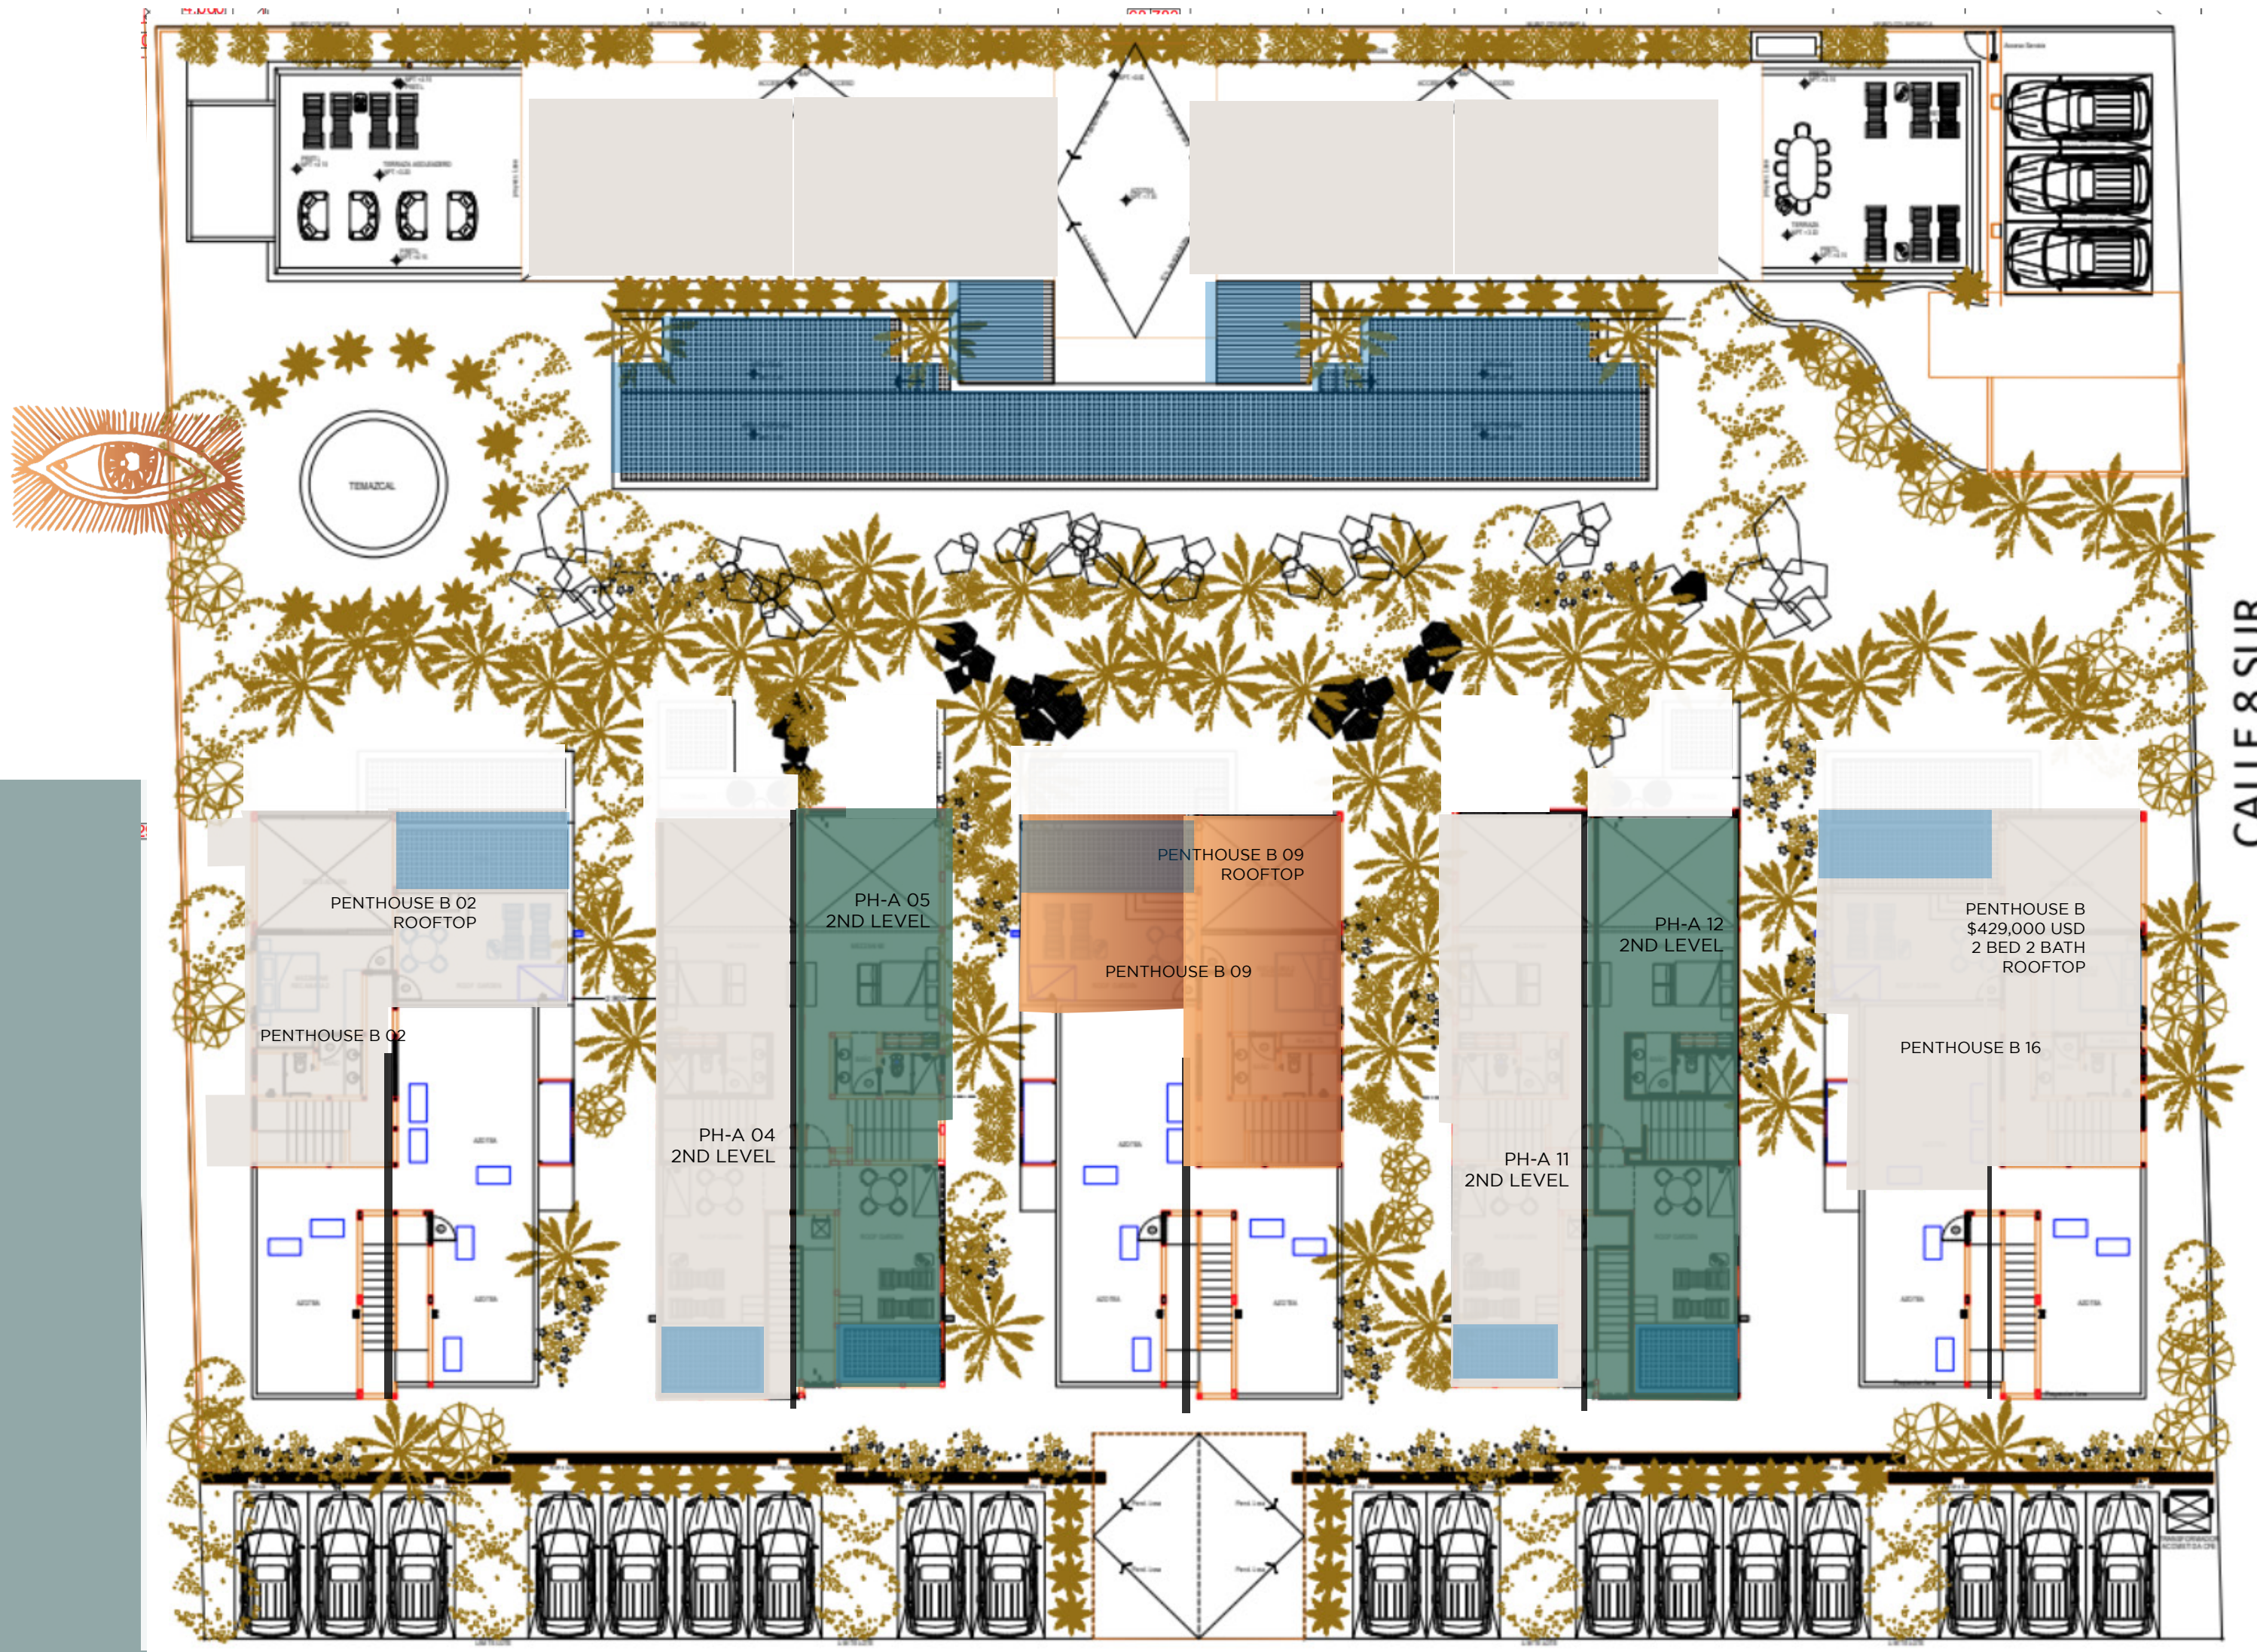

attha holistika®
T U L U M

PRICES AND AVAILABILTY

GROUND FLOOR

AVAILABLE ●

RESERVED ●

SOLD ●

**LEVEL
01**

AVAILABLE ●

RESERVED ●

SOLD ●

Unit Name	Bedrooms	Bathrooms	Pool	Price (USD)	Furnished	Area (M ²)	Availability
STUDIO P22	-	-	-	\$169,000	-	56	Available
STUDIO P23	-	-	-	\$169,000	-	56	Reserved
STUDIO P24	-	-	-	SOLD	-	56	Sold
STUDIO P25	-	-	-	\$169,000	-	56	Available
JUNGLE FLAT 03	1	2	Pool	-	-	90	Sold
PH-A 04	2	2	Pool	\$429,000	Furnished	163	Available
PH-A 05	2	2	Pool	\$429,000	Furnished	163	Reserved
JUNGLE FLAT 10	1	2	Pool	-	-	90	Sold
PENTHOUSE B 09	2	2	Double Height Pool	\$429,000	Furnished	173	Sold
PH-A 11	2	2	Pool	\$429,000	Furnished	163	Available
PH-A 12	2	2	Pool	\$429,000	Furnished	163	Available
JUNGLE FLAT 17	1	2	Pool	-	-	90	Sold
PENTHOUSE B 16	2	2	Double Height Pool	\$429,000	Furnished	173	Available

ROOF
TOP

AVAILABLE

RESERVED

SOLD

CALLE 8 SUR