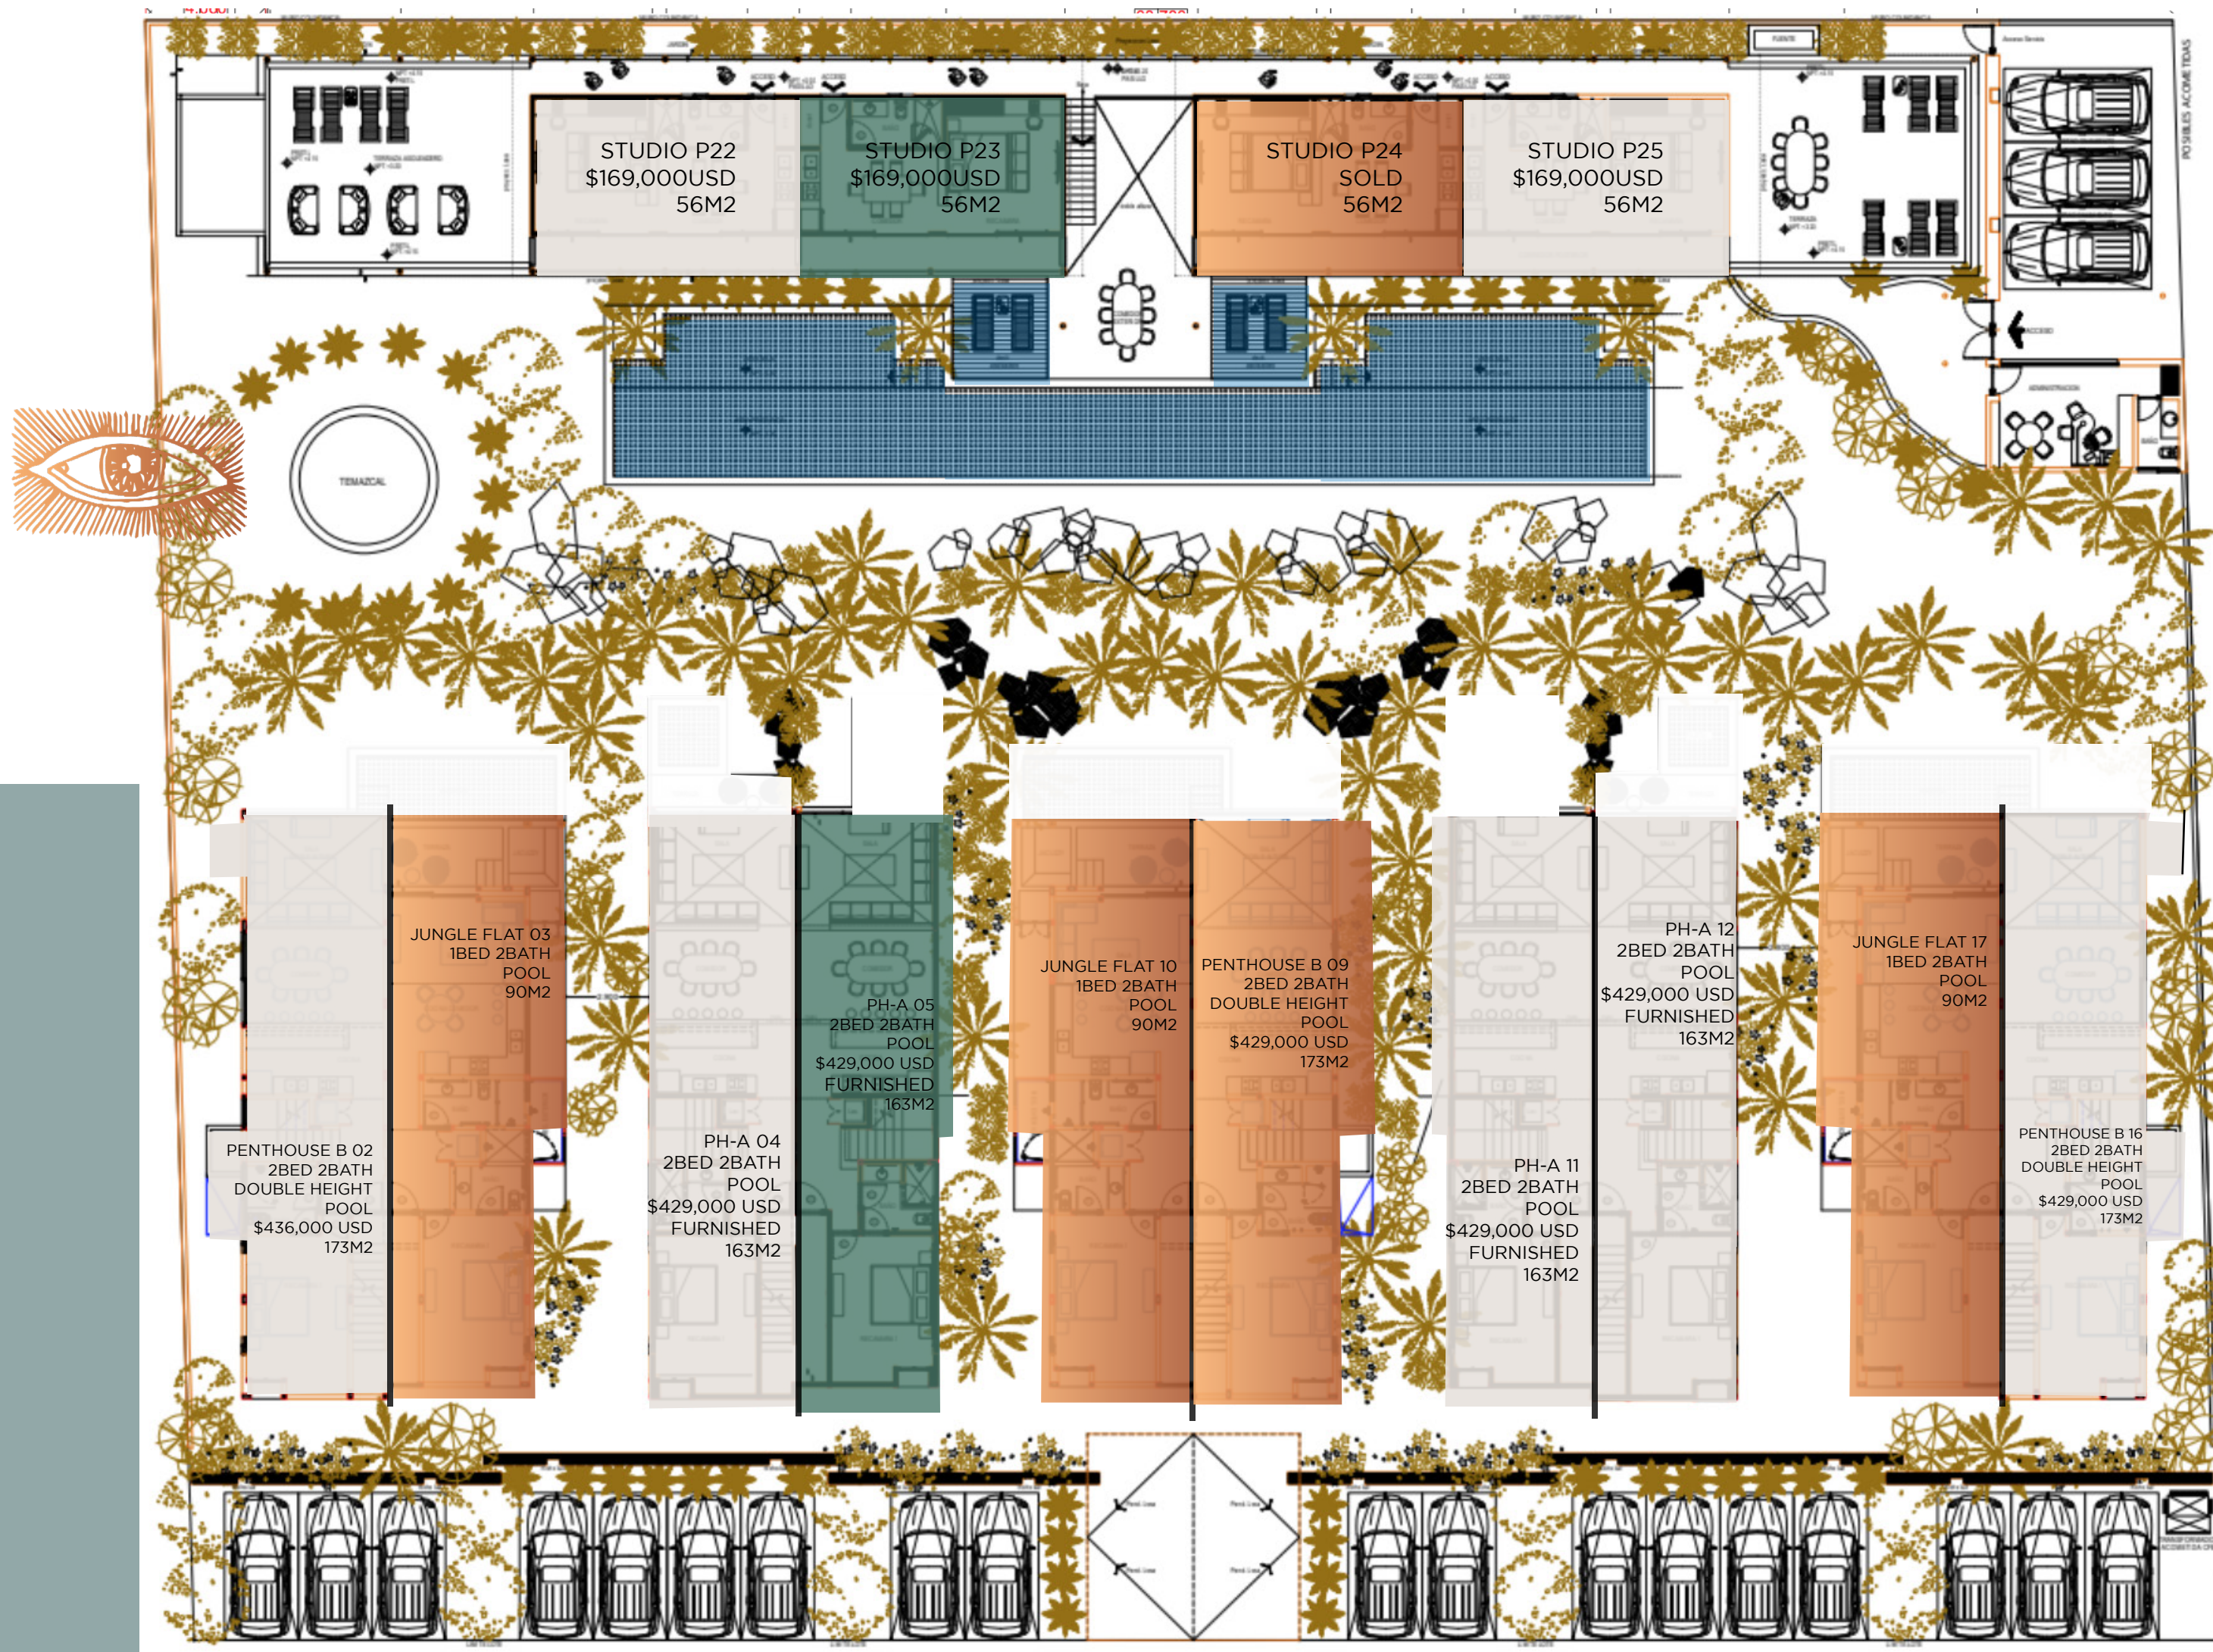

attha holistika®
T U L U M

PRICES AND AVAILABILTY

GROUND FLOOR

AVAILABLE ●

RESERVED ●

SOLD ●

**LEVEL
01**

AVAILABLE ●

RESERVED ●

SOLD ●

Unit Name	Bedrooms	Bathrooms	Pool	Price (USD)	Furnished	Area (M ²)	Availability
STUDIO P22	-	-	-	\$169,000	-	56	Available
STUDIO P23	-	-	-	\$169,000	-	56	Reserved
STUDIO P24	-	-	-	SOLD	-	56	Sold
STUDIO P25	-	-	-	\$169,000	-	56	Available
JUNGLE FLAT 03	1	2	Pool	-	-	90	Sold
PH-A 04	2	2	Pool	\$429,000	Furnished	163	Available
PH-A 05	2	2	Pool	\$429,000	Furnished	163	Reserved
JUNGLE FLAT 10	1	2	Pool	-	-	90	Sold
PENTHOUSE B 09	2	2	Double Height Pool	\$429,000	Furnished	173	Sold
PH-A 11	2	2	Pool	\$429,000	Furnished	163	Available
PH-A 12	2	2	Pool	\$429,000	Furnished	163	Available
JUNGLE FLAT 17	1	2	Pool	-	-	90	Sold
PENTHOUSE B 16	2	2	Double Height Pool	\$429,000	Furnished	173	Available

ROOF
TOP

AVAILABLE

RESERVED

SOLD

CALLE 8 SUR