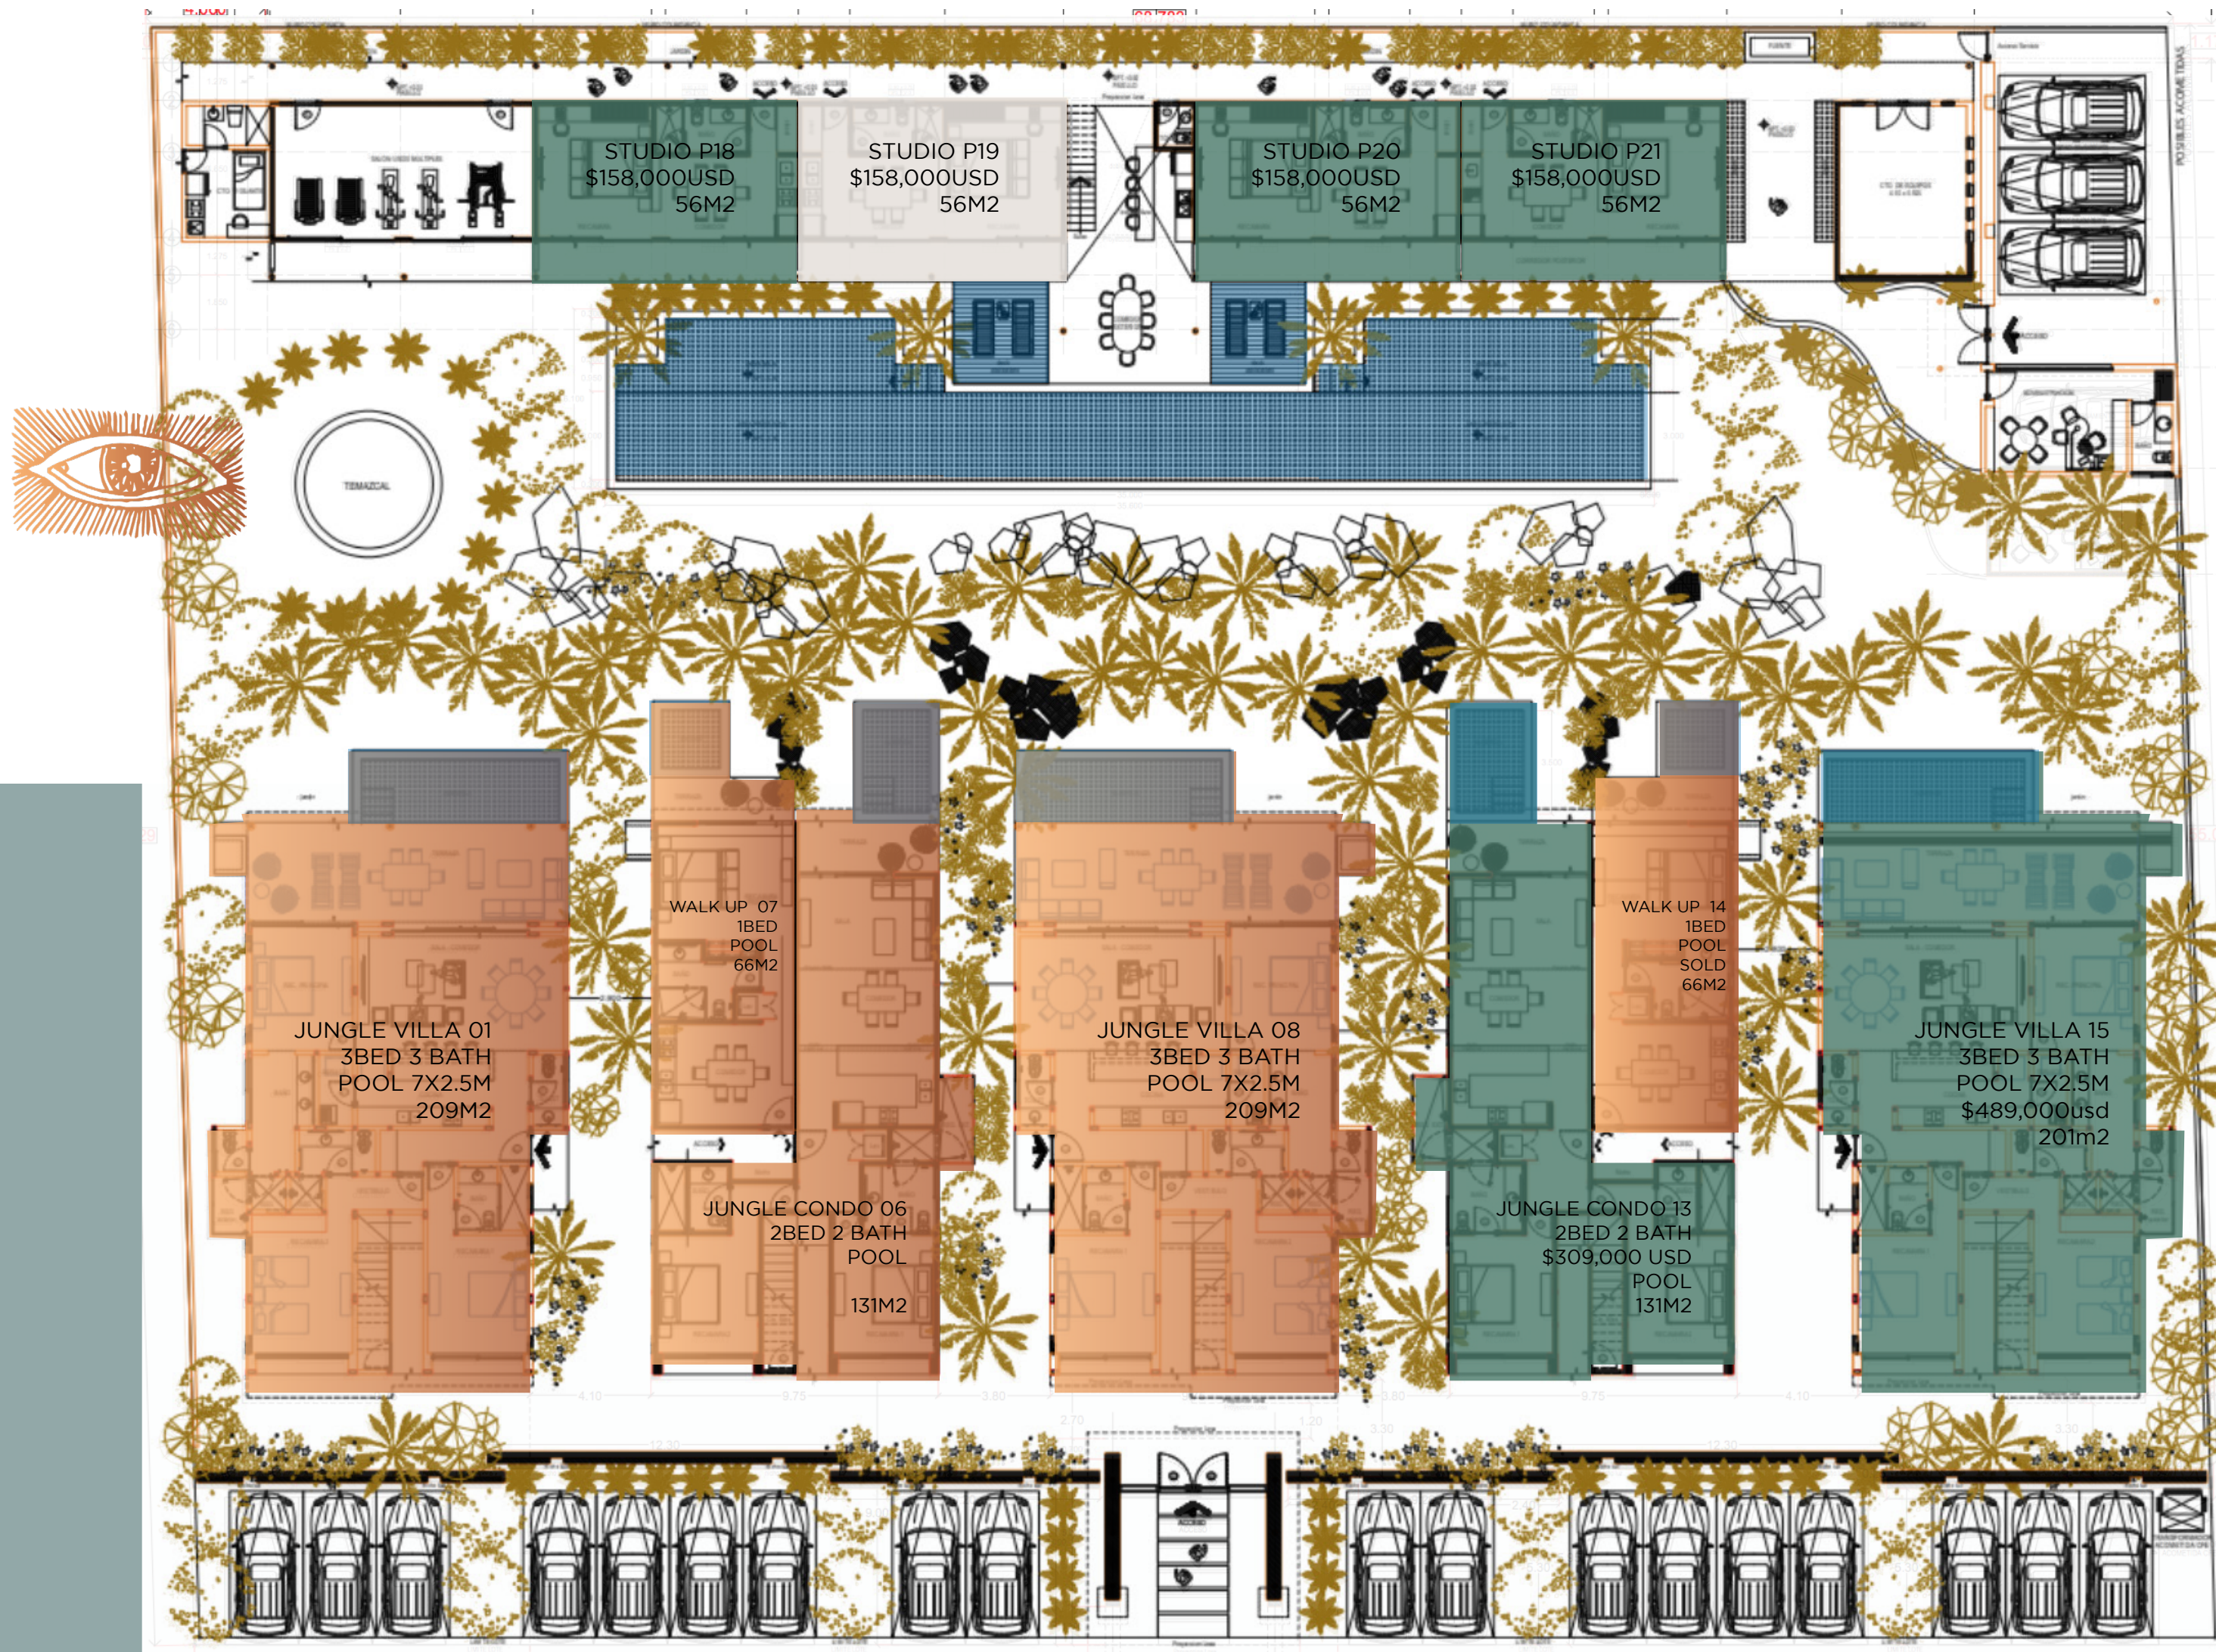

attha holistika®
T U L U M

PRICES AND AVAILABILTY

GROUND FLOOR

AVAILABLE ●

RESERVED ●

SOLD ●

**LEVEL
01**

AVAILABLE ●

RESERVED ●

SOLD ●

Unit Name	Bedrooms	Bathrooms	Pool	Price (USD)	Furnished	Area (M ²)	Availability
STUDIO P22	-	-	-	\$169,000	-	56	Available
STUDIO P23	-	-	-	\$169,000	-	56	Reserved
STUDIO P24	-	-	-	SOLD	-	56	Sold
STUDIO P25	-	-	-	\$169,000	-	56	Available
JUNGLE FLAT 03	1	2	Pool	-	-	90	Sold
PH-A 04	2	2	Pool	\$429,000	Furnished	163	Available
PH-A 05	2	2	Pool	\$429,000	Furnished	163	Reserved
JUNGLE FLAT 10	1	2	Pool	-	-	90	Sold
PENTHOUSE B 09	2	2	Double Height Pool	\$429,000	Furnished	173	Sold
PH-A 11	2	2	Pool	\$429,000	Furnished	163	Available
PH-A 12	2	2	Pool	\$429,000	Furnished	163	Available
JUNGLE FLAT 17	1	2	Pool	-	-	90	Sold
PENTHOUSE B 16	2	2	Double Height Pool	\$429,000	Furnished	173	Available

ROOF
TOP

AVAILABLE

RESERVED

SOLD

CALLE 8 SUR