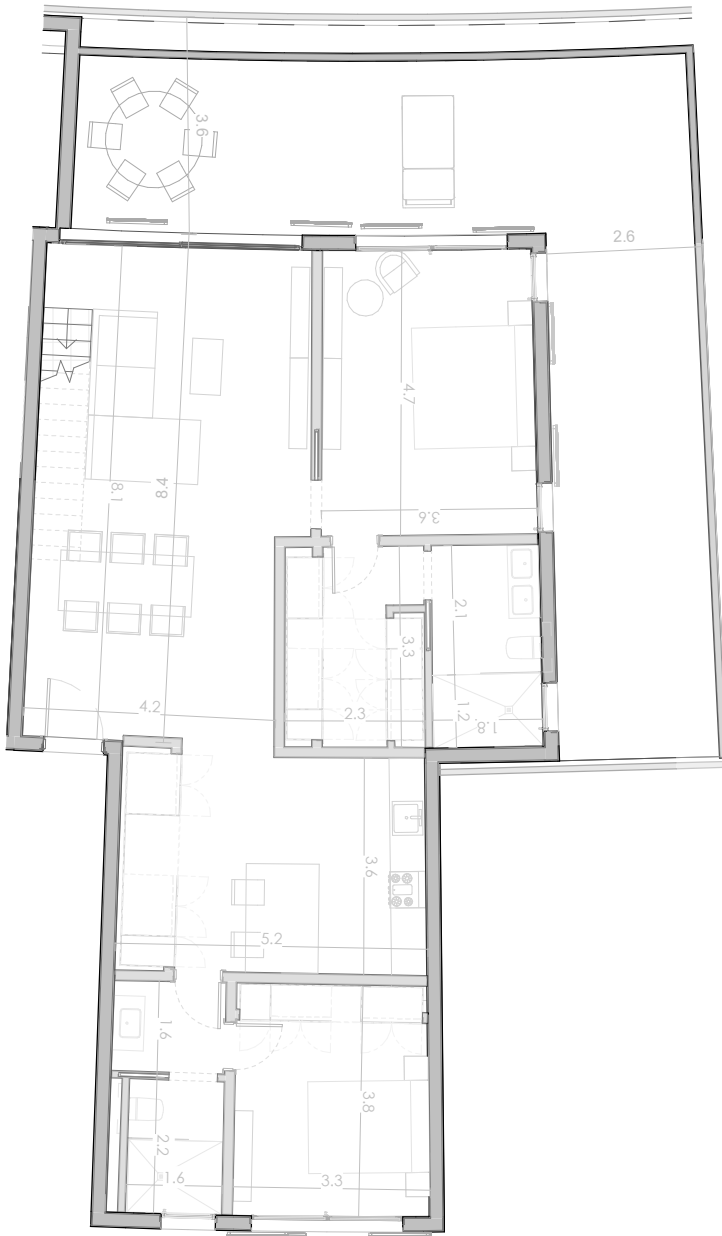

ATLÁNTIDA
BY NOVAL PROPERTIES

T17a

TIPOLOGIA 17a

TERRAZA	77 m²
AZOTEA	85 m²
INTERIOR	118 m²
	280 m²

NOVAL
PROPERTIES

ESC:

1: 125