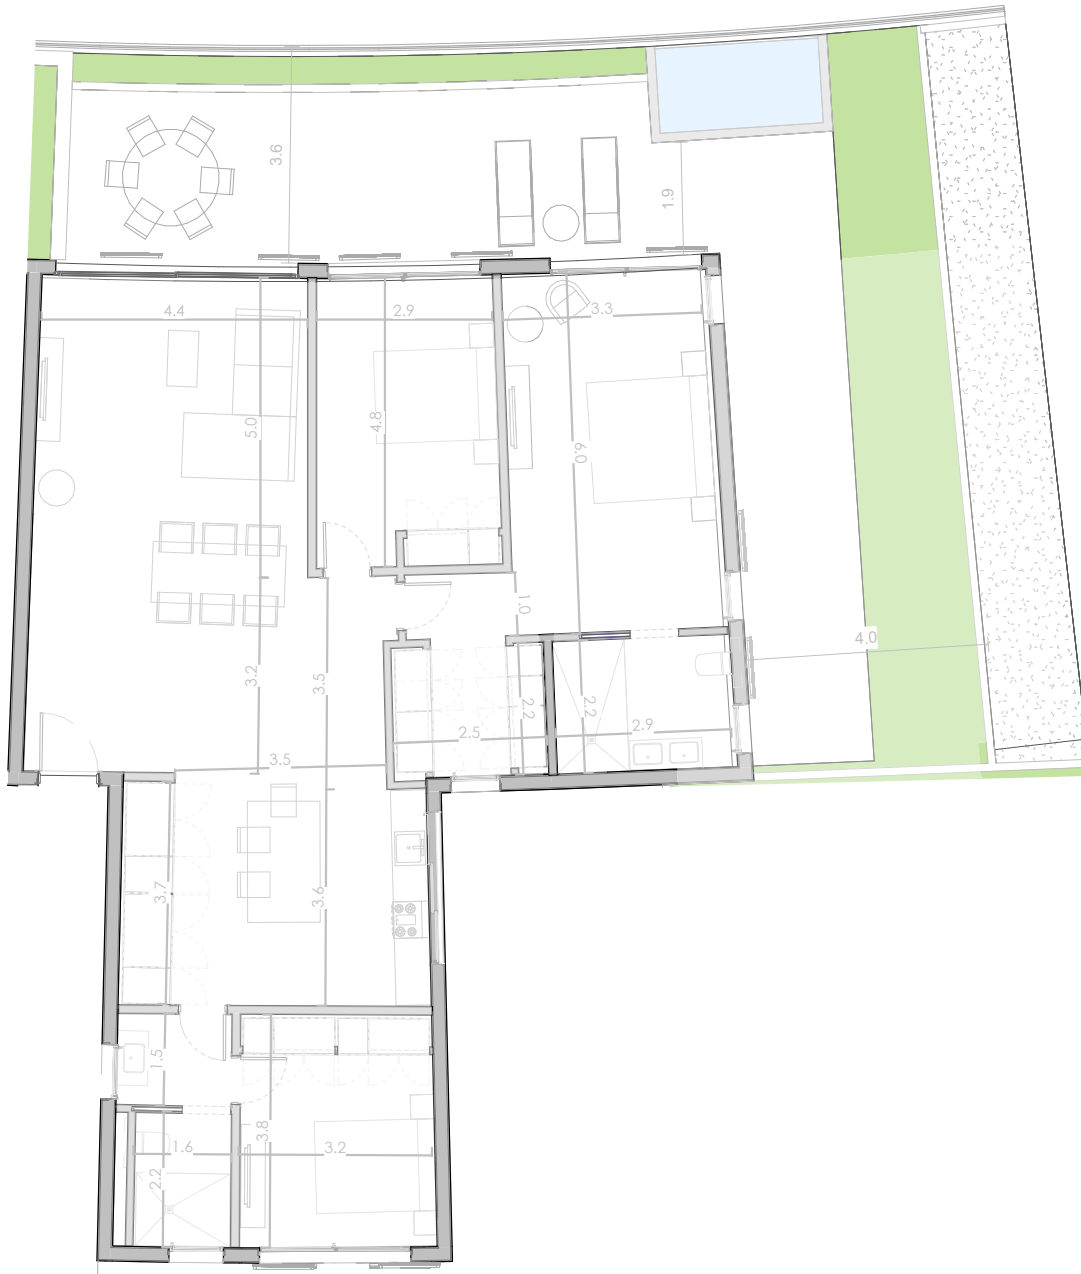

TERRAZA 86 m²
INTERIOR 106 m²
193 m²

NOVAL
PROPERTIES

ESC:

1: 125

ATLÁNTIDA
BY NOVAL PROPERTIES

T16a

TIPOLOGIA 16a

TERRAZA 86 m²
INTERIOR 146 m²
232 m²