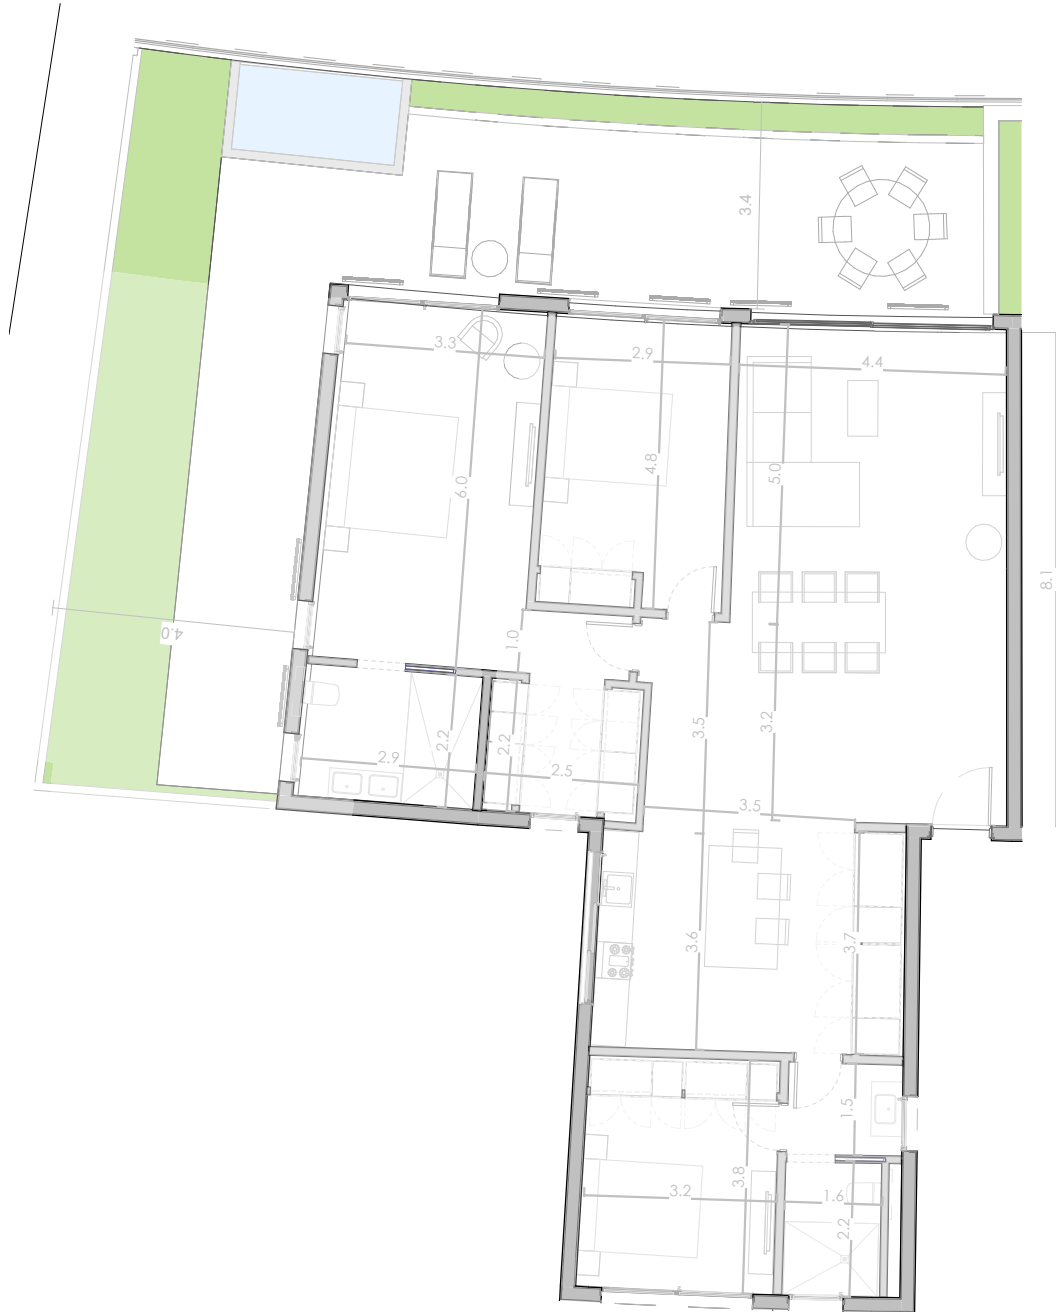

ATLÁNTIDA
BY NOVAL PROPERTIES

T16b

TIPOLOGIA 16b

TERRAZA	86 m²
INTERIOR	146 m²
	232 m²

NOVAL
PROPERTIES

ESC:

1: 125