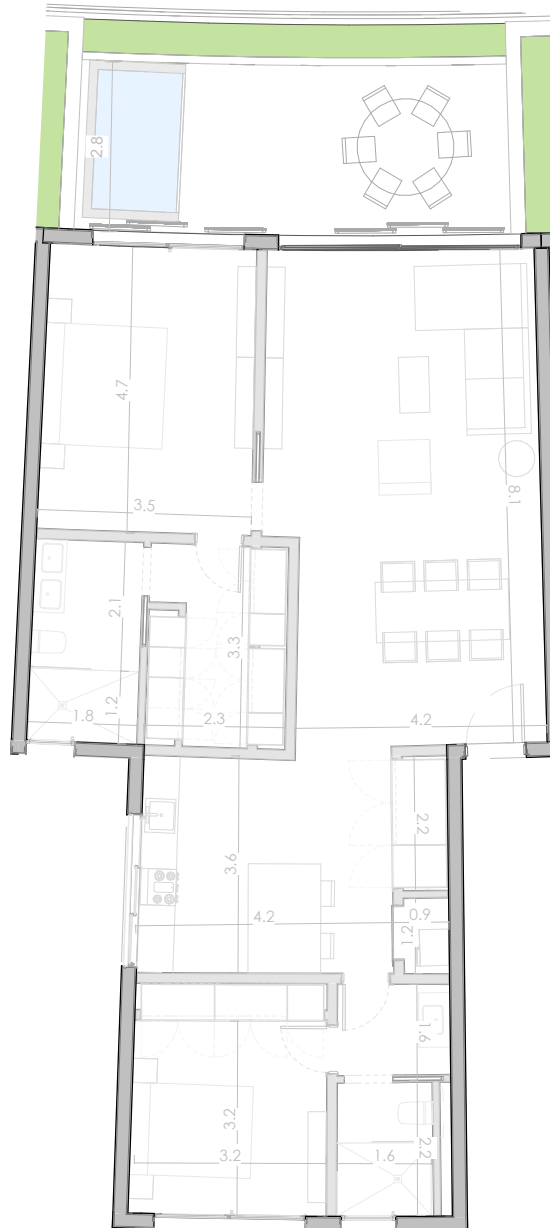

ATLÁNTIDA
BY NOVAL PROPERTIES

T08a

TIPOLOGIA 08a

TERRAZA 56 m²
INTERIOR 116 m²
172 m²

NOVAL
PROPERTIES

ESC:

1: 125

ATLÁNTIDA
BY NOVAL PROPERTIES

T08b

TIPOLOGIA 08b

TERRAZA 56 m²
INTERIOR 116 m²
172 m²

NOVAL
PROPERTIES

ESC:

1: 125

ATLÁNTIDA
BY NOVAL PROPERTIES

T08c

TIPOLOGIA 08c

TERRAZA	30 m ²
INTERIOR	116 m ²
	145 m ²

NOVAL
PROPERTIES

ESC:

1: 125

ATLÁNTIDA

BY NOVAL PROPERTIES

TIPOLOGIA 08d

TERRAZA	30 m ²
INTERIOR	116 m ²
	145 m ²

NOVAL
PROPERTIES

ESC:

1: 125

ATLÁNTIDA
BY NOVAL PROPERTIES

T09a

TIPOLOGIA 09a

TERRAZA	30 m ²
AZOTEA	69 m ²
INTERIOR	116 m ²
	214 m ²