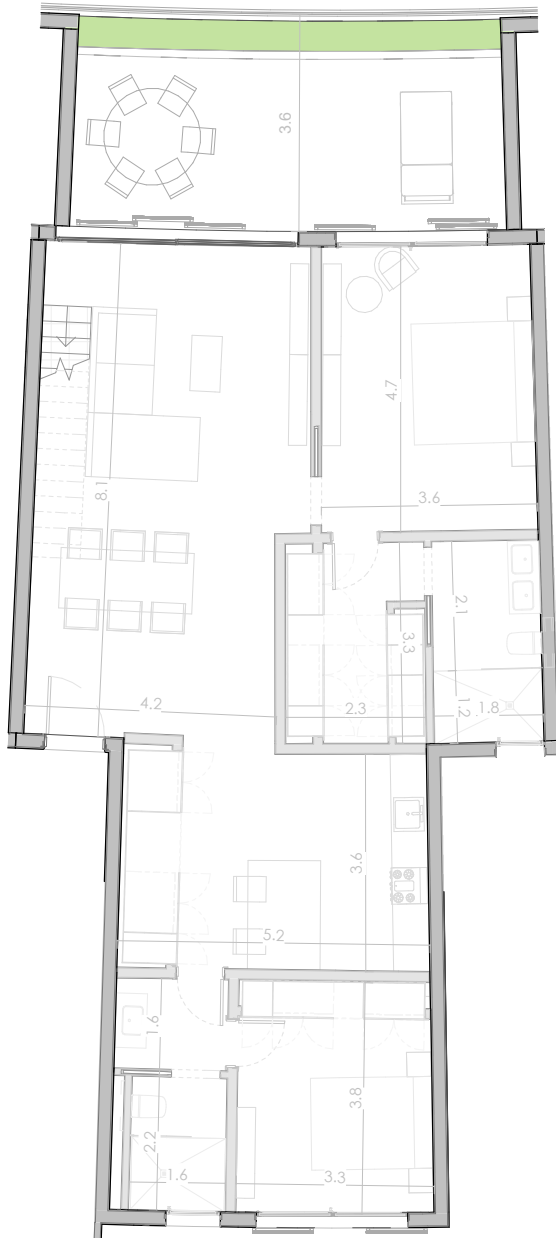

ATLÁNTIDA
BY NOVAL PROPERTIES

T08a

TIPOLOGIA 08a

TERRAZA 56 m²
INTERIOR 116 m²
172 m²

NOVAL
PROPERTIES

ESC:

1: 125

ATLÁNTIDA
BY NOVAL PROPERTIES

TIPOLOGIA 08c

TERRAZA	30 m ²
INTERIOR	116 m ²
	145 m ²

NOVAL
PROPERTIES

ESC:

1: 125

ATLÁNTIDA

BY NOVAL PROPERTIES

TIPOLOGIA 08d

TERRAZA	30 m ²
INTERIOR	116 m ²
	145 m ²

NOVAL
PROPERTIES

ESC:

1: 125

ATLÁNTIDA
BY NOVAL PROPERTIES

T09a

TIPOLOGIA 09a

TERRAZA	30 m ²
AZOTEA	69 m ²
INTERIOR	116 m ²
	214 m ²

NOVAL
PROPERTIES

ESC:

1: 125

ATLÁNTIDA
BY NOVAL PROPERTIES

T09b

TIPOLOGIA 09b

TERRAZA	30 m ²
AZOTEA	68 m ²
INTERIOR	116 m ²
	214 m ²

NOVAL
PROPERTIES