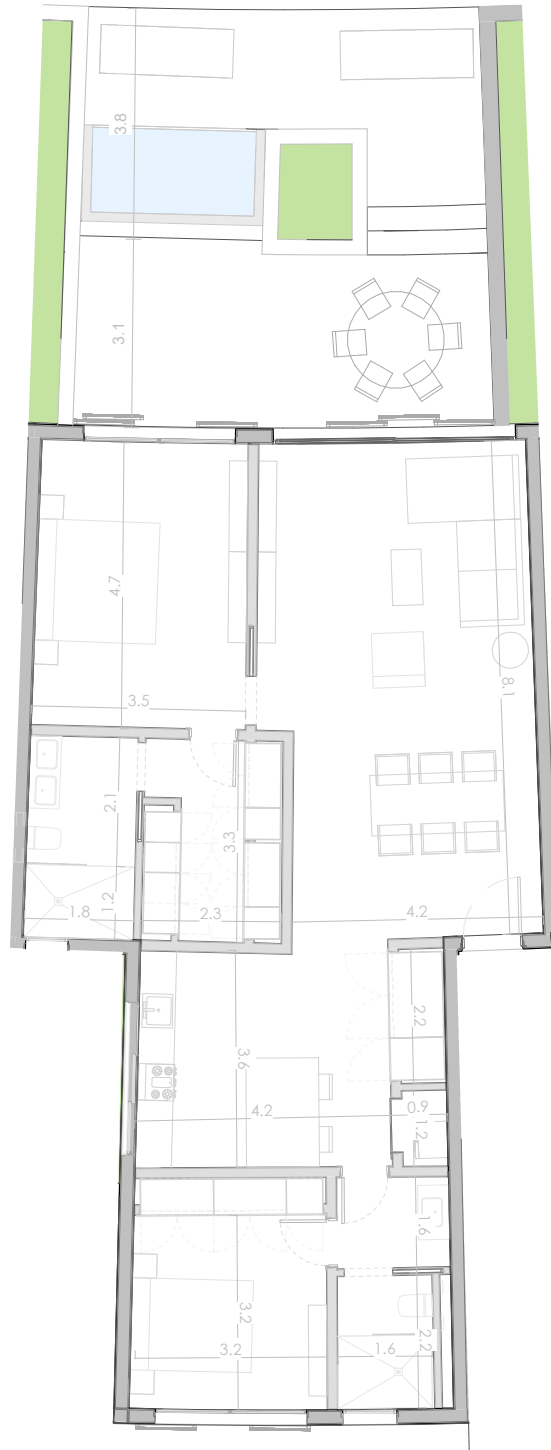

ATLÁNTIDA
BY NOVAL PROPERTIES

T08a

TIPOLOGIA 08a

TERRAZA 56 m²
INTERIOR 116 m²
172 m²

NOVAL
PROPERTIES

ESC:

1: 125

ATLÁNTIDA
BY NOVAL PROPERTIES

T08b

TIPOLOGIA 08b

TERRAZA 56 m²
INTERIOR 116 m²
172 m²

NOVAL
PROPERTIES

ESC:

1: 125

ATLÁNTIDA
BY NOVAL PROPERTIES

T08c

TIPOLOGIA 08c

TERRAZA	30 m ²
INTERIOR	116 m ²
	145 m ²

NOVAL
PROPERTIES

ESC:

1: 125

ATLÁNTIDA

BY NOVAL PROPERTIES

TIPOLOGIA 08d

TERRAZA	30 m ²
INTERIOR	116 m ²
	145 m ²

NOVAL
PROPERTIES

ESC:

1: 125

ATLÁNTIDA
BY NOVAL PROPERTIES

T09a

TIPOLOGIA 09a

TERRAZA	30 m ²
AZOTEA	69 m ²
INTERIOR	116 m ²
	214 m ²