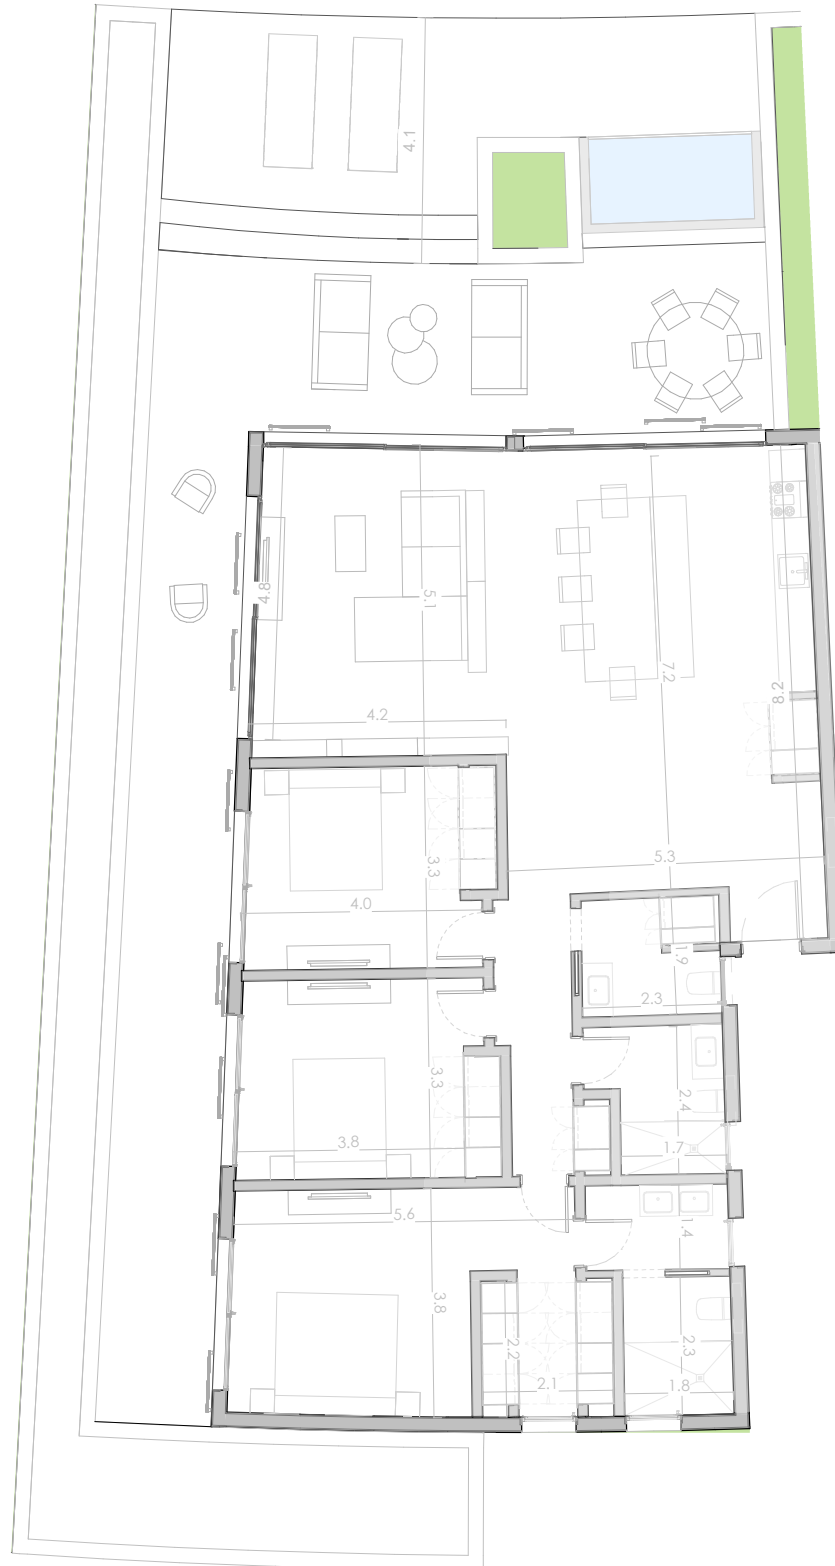

TERRAZA	30 m ²
INTERIOR	116 m ²
	145 m ²

NOVAL
PROPERTIES

ESC:

1: 125

ATLÁNTIDA
BY NOVAL PROPERTIES

T09a

TIPOLOGIA 09a

TERRAZA	30 m ²
AZOTEA	69 m ²
INTERIOR	116 m ²
	214 m ²

NOVAL
PROPERTIES

ESC:

1: 125

ATLÁNTIDA
BY NOVAL PROPERTIES

T09b

TIPOLOGIA 09b

TERRAZA	30 m ²
AZOTEA	68 m ²
INTERIOR	116 m ²
	214 m ²

NOVAL
PROPERTIES

ESC:

1: 125

ATLÁNTIDA
BY NOVAL PROPERTIES

T10a

TIPOLOGIA 10a

TERRAZA 103 m²
INTERIOR 150 m²
253 m²

NOVAL
PROPERTIES

ESC:

1:125

ATLÁNTIDA
BY NOVAL PROPERTIES

T10b

TIPOLOGIA 10b

TERRAZA 103 m²
INTERIOR 150 m²
253 m²

ESC:

1: 125

ATLÁNTIDA
BY NOVAL PROPERTIES