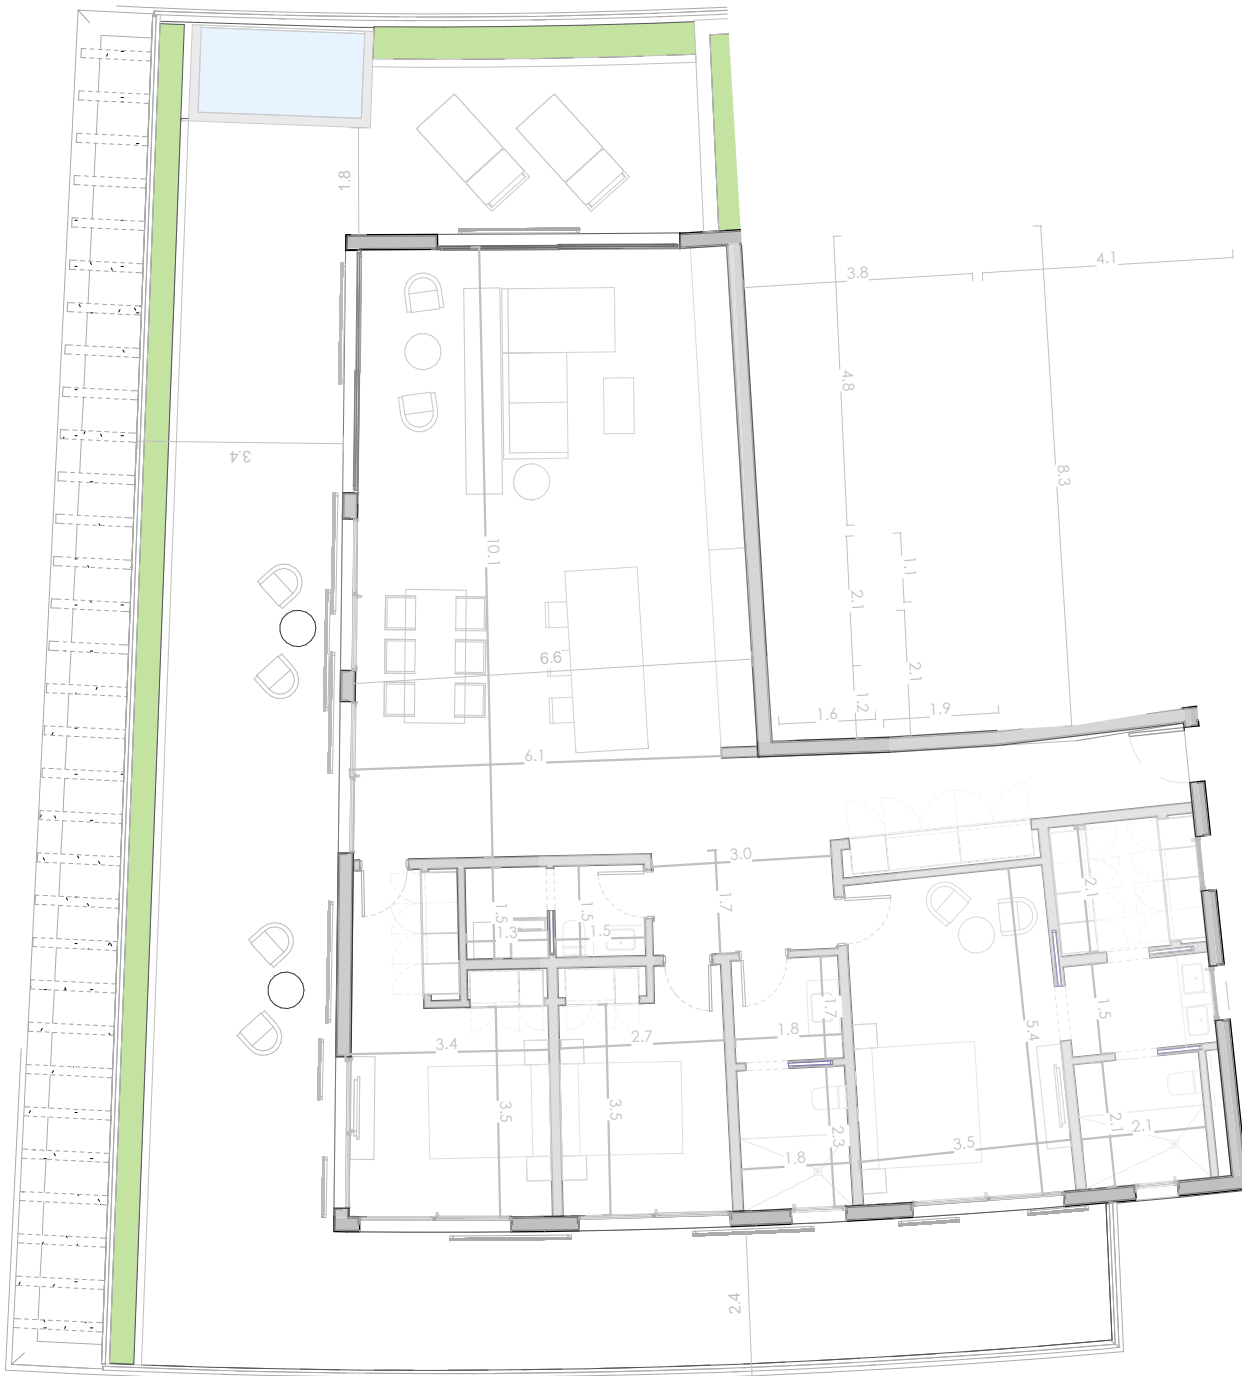

ATLÁNTIDA
BY NOVAL PROPERTIES

T13a

TIPOLOGIA 13a

TERRAZA 134 m²
INTERIOR 172 m²
306 m²

NOVAL
PROPERTIES

ESC:

1: 125