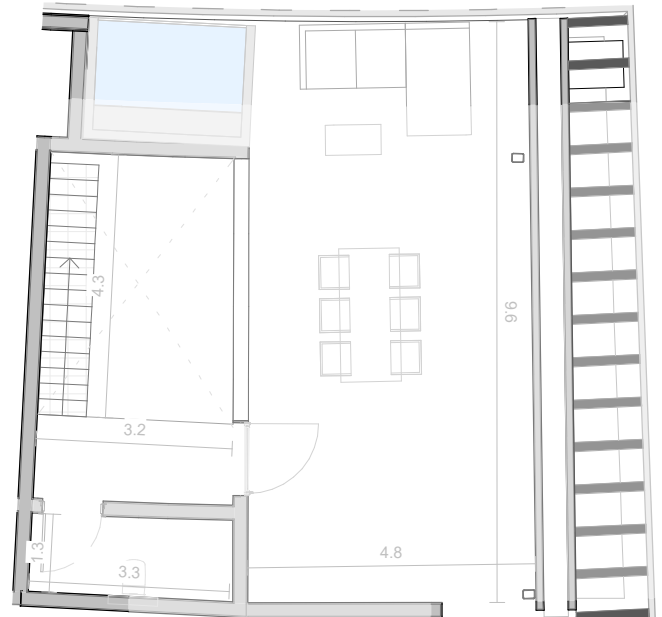

ATLÁNTIDA
BY NOVAL PROPERTIES

T17a

TIPOLOGIA 17a

TERRAZA	77 m²
AZOTEA	85 m²
INTERIOR	118 m²
	280 m²

NOVAL
PROPERTIES

ESC:

1: 125