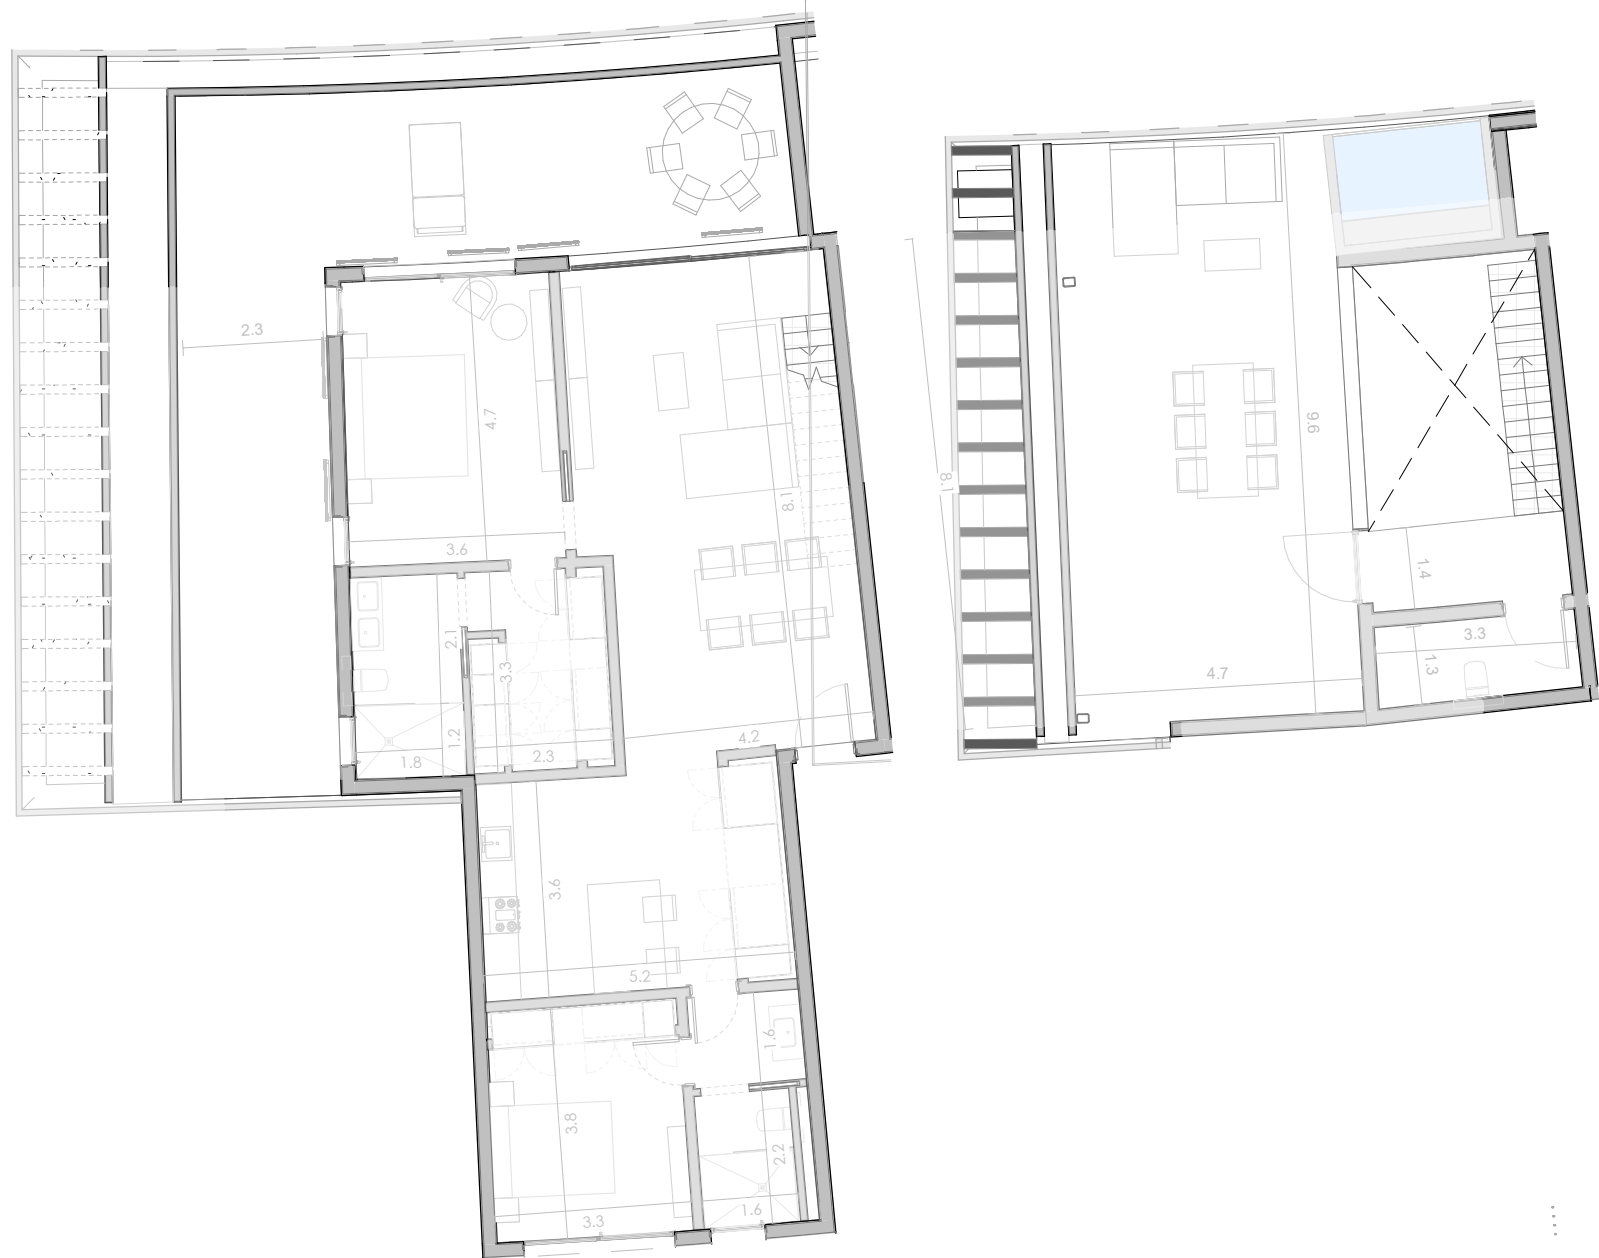

ATLÁNTIDA
BY NOVAL PROPERTIES

T17b

TIPOLOGIA 17b

TERRAZA	77 m²
AZOTEA	85 m²
INTERIOR	118 m²
	280 m²

NOVAL
PROPERTIES

ESC:

1:125