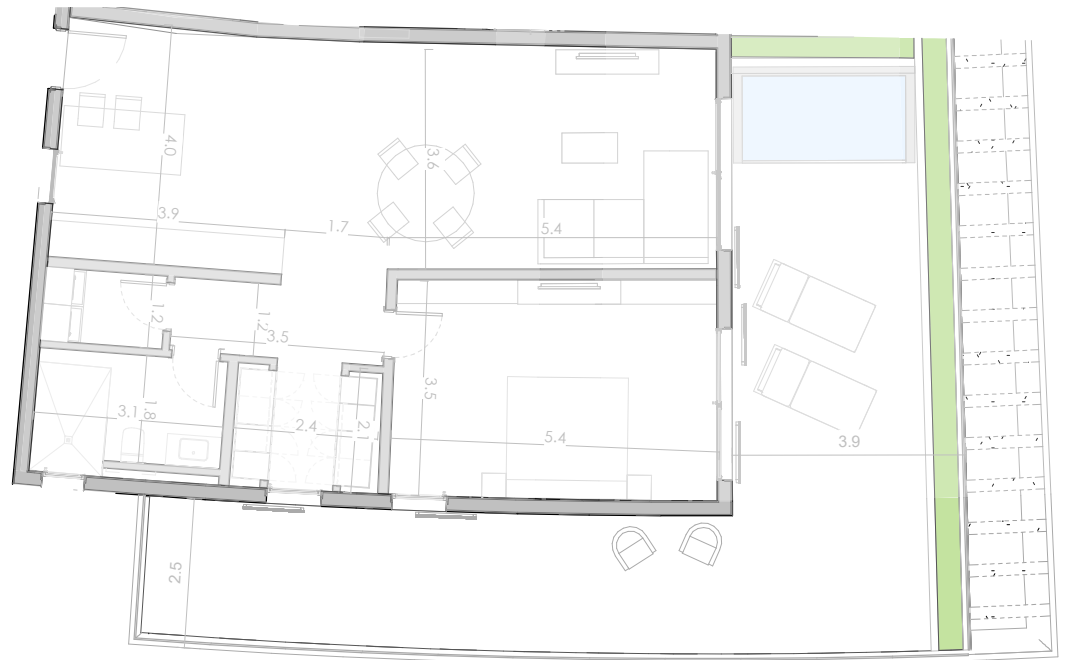

ATLÁNTIDA
BY NOVAL PROPERTIES

T14b

TIPOLOGIA 14b

TERRAZA	63 m²
INTERIOR	89 m²
	153 m²

NOVAL
PROPERTIES

ESC:

1: 125