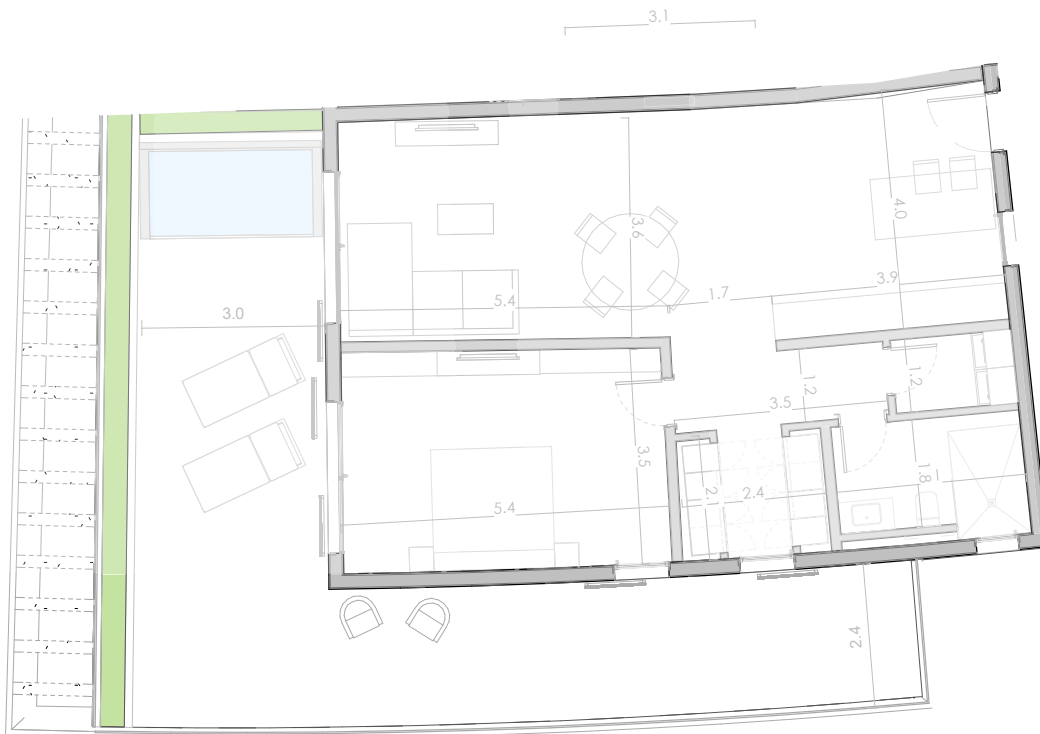

ATLÁNTIDA
BY NOVAL PROPERTIES

T14a

TIPOLOGIA 14a

TERRAZA 63 m²
INTERIOR 89 m²
153 m²

NOVAL
PROPERTIES

ESC:

1: 125