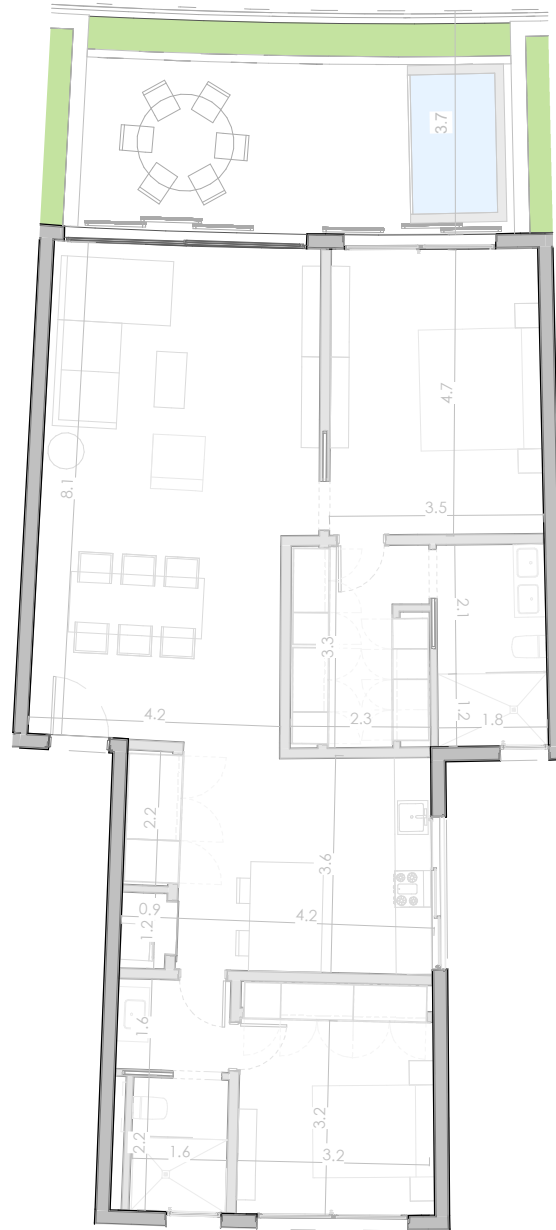

ATLÁNTIDA
BY NOVAL PROPERTIES

T08a

TIPOLOGIA 08a

TERRAZA 56 m²
INTERIOR 116 m²
172 m²

NOVAL
PROPERTIES

ESC:

1: 125

ATLÁNTIDA
BY NOVAL PROPERTIES

T08b

TIPOLOGIA 08b

TERRAZA 56 m²
INTERIOR 116 m²
172 m²

NOVAL
PROPERTIES

ESC:

1: 125

ATLÁNTIDA
BY NOVAL PROPERTIES

T08c

TIPOLOGIA 08c

TERRAZA	30 m ²
INTERIOR	116 m ²
	145 m ²

NOVAL
PROPERTIES

ESC:

1: 125

ATLÁNTIDA

BY NOVAL PROPERTIES

TIPOLOGIA 08d

TERRAZA	30 m ²
INTERIOR	116 m ²
	145 m ²

NOVAL
PROPERTIES

ESC:

1: 125

ATLÁNTIDA
BY NOVAL PROPERTIES

T09a

TIPOLOGIA 09a

TERRAZA	30 m ²
AZOTEA	69 m ²
INTERIOR	116 m ²
	214 m ²