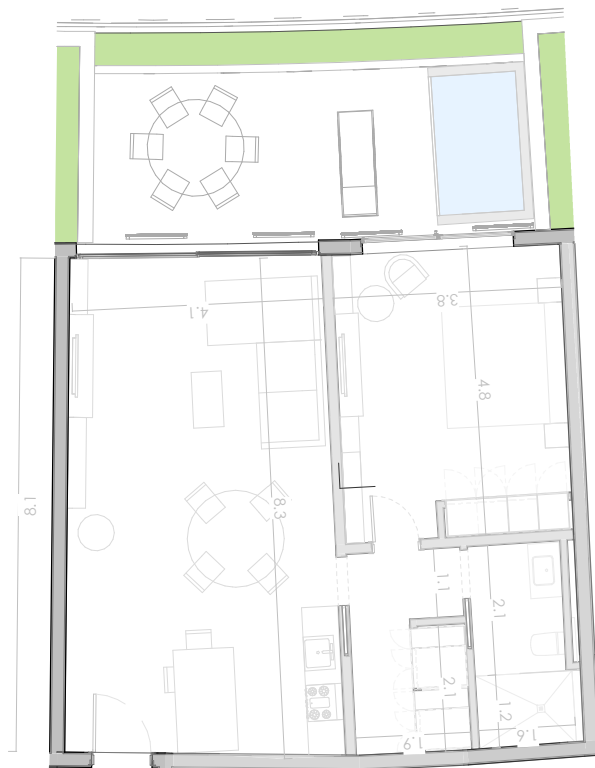

NOVAL
PROPERTIES

ESC:

1: 125

ATLÁNTIDA
BY NOVAL PROPERTIES

T12b

TIPOLOGIA 12b

TERRAZA	30 m ²
INTERIOR	74 m ²
	104 m ²

NOVAL
PROPERTIES