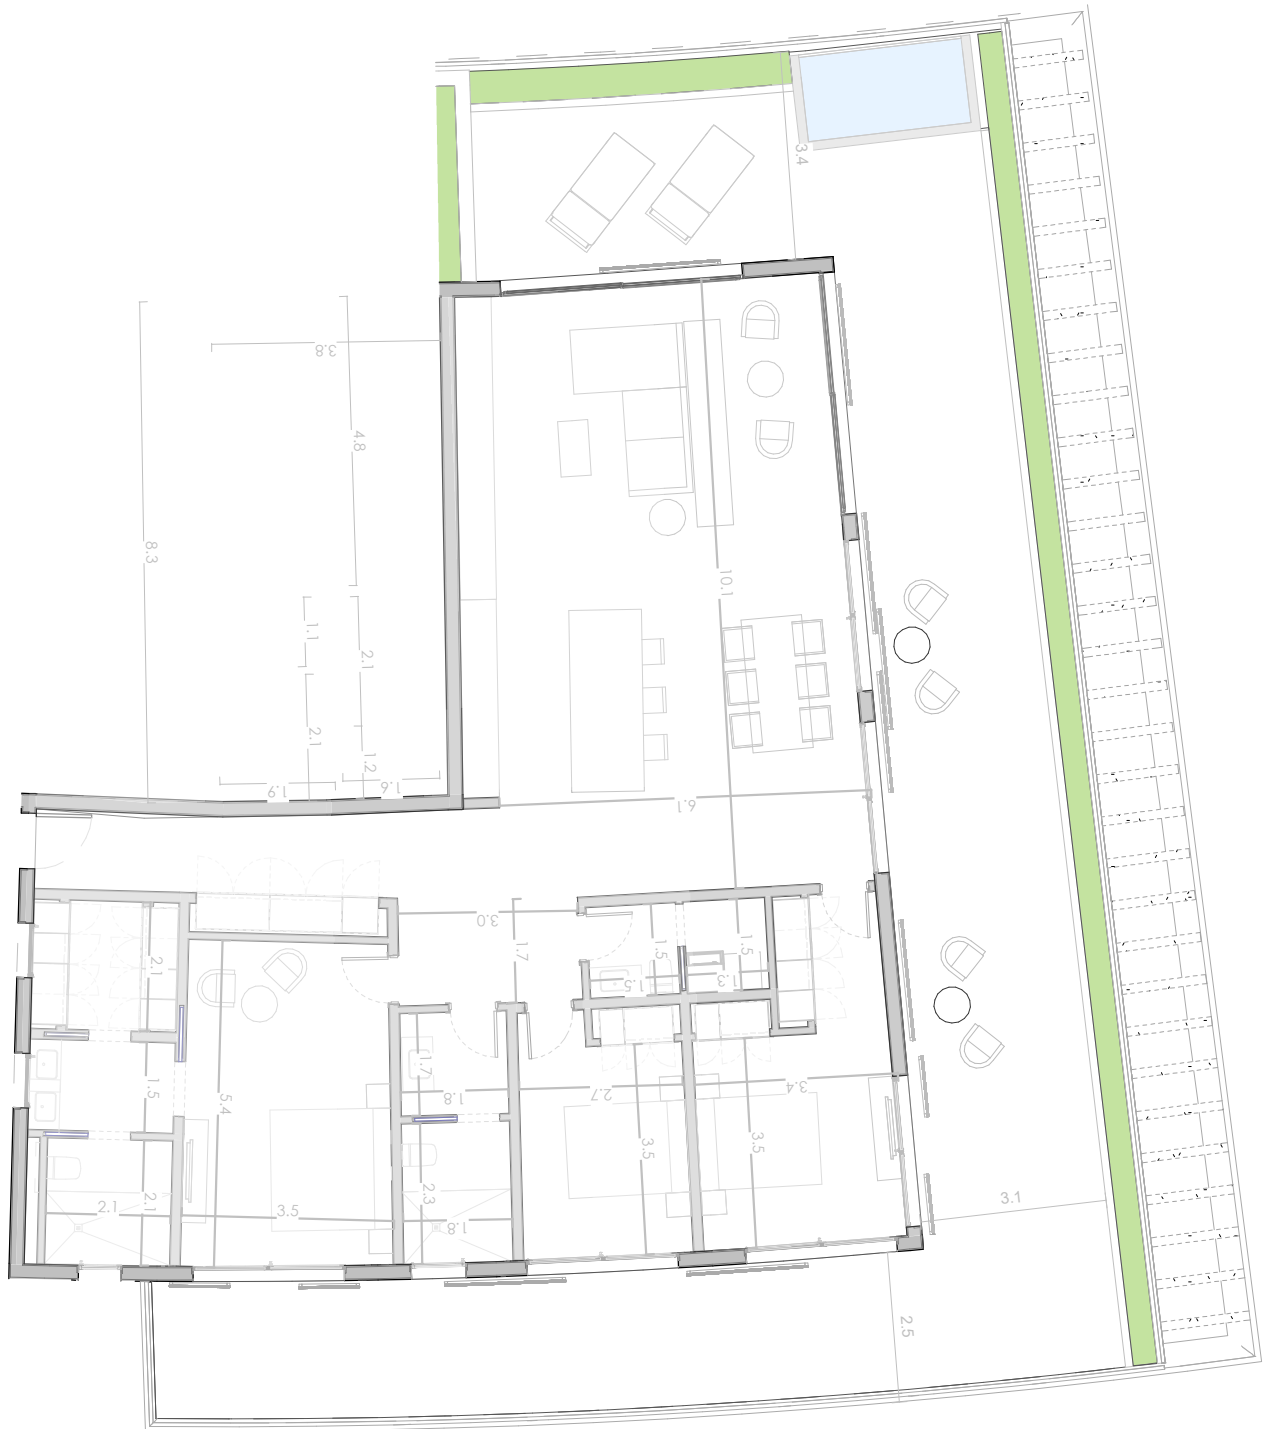

ATLÁNTIDA
BY NOVAL PROPERTIES

T13b

TIPOLOGIA 13b

TERRAZA 135 m²
INTERIOR 172 m²
306 m²

NOVAL
PROPERTIES

ESC:

1: 125