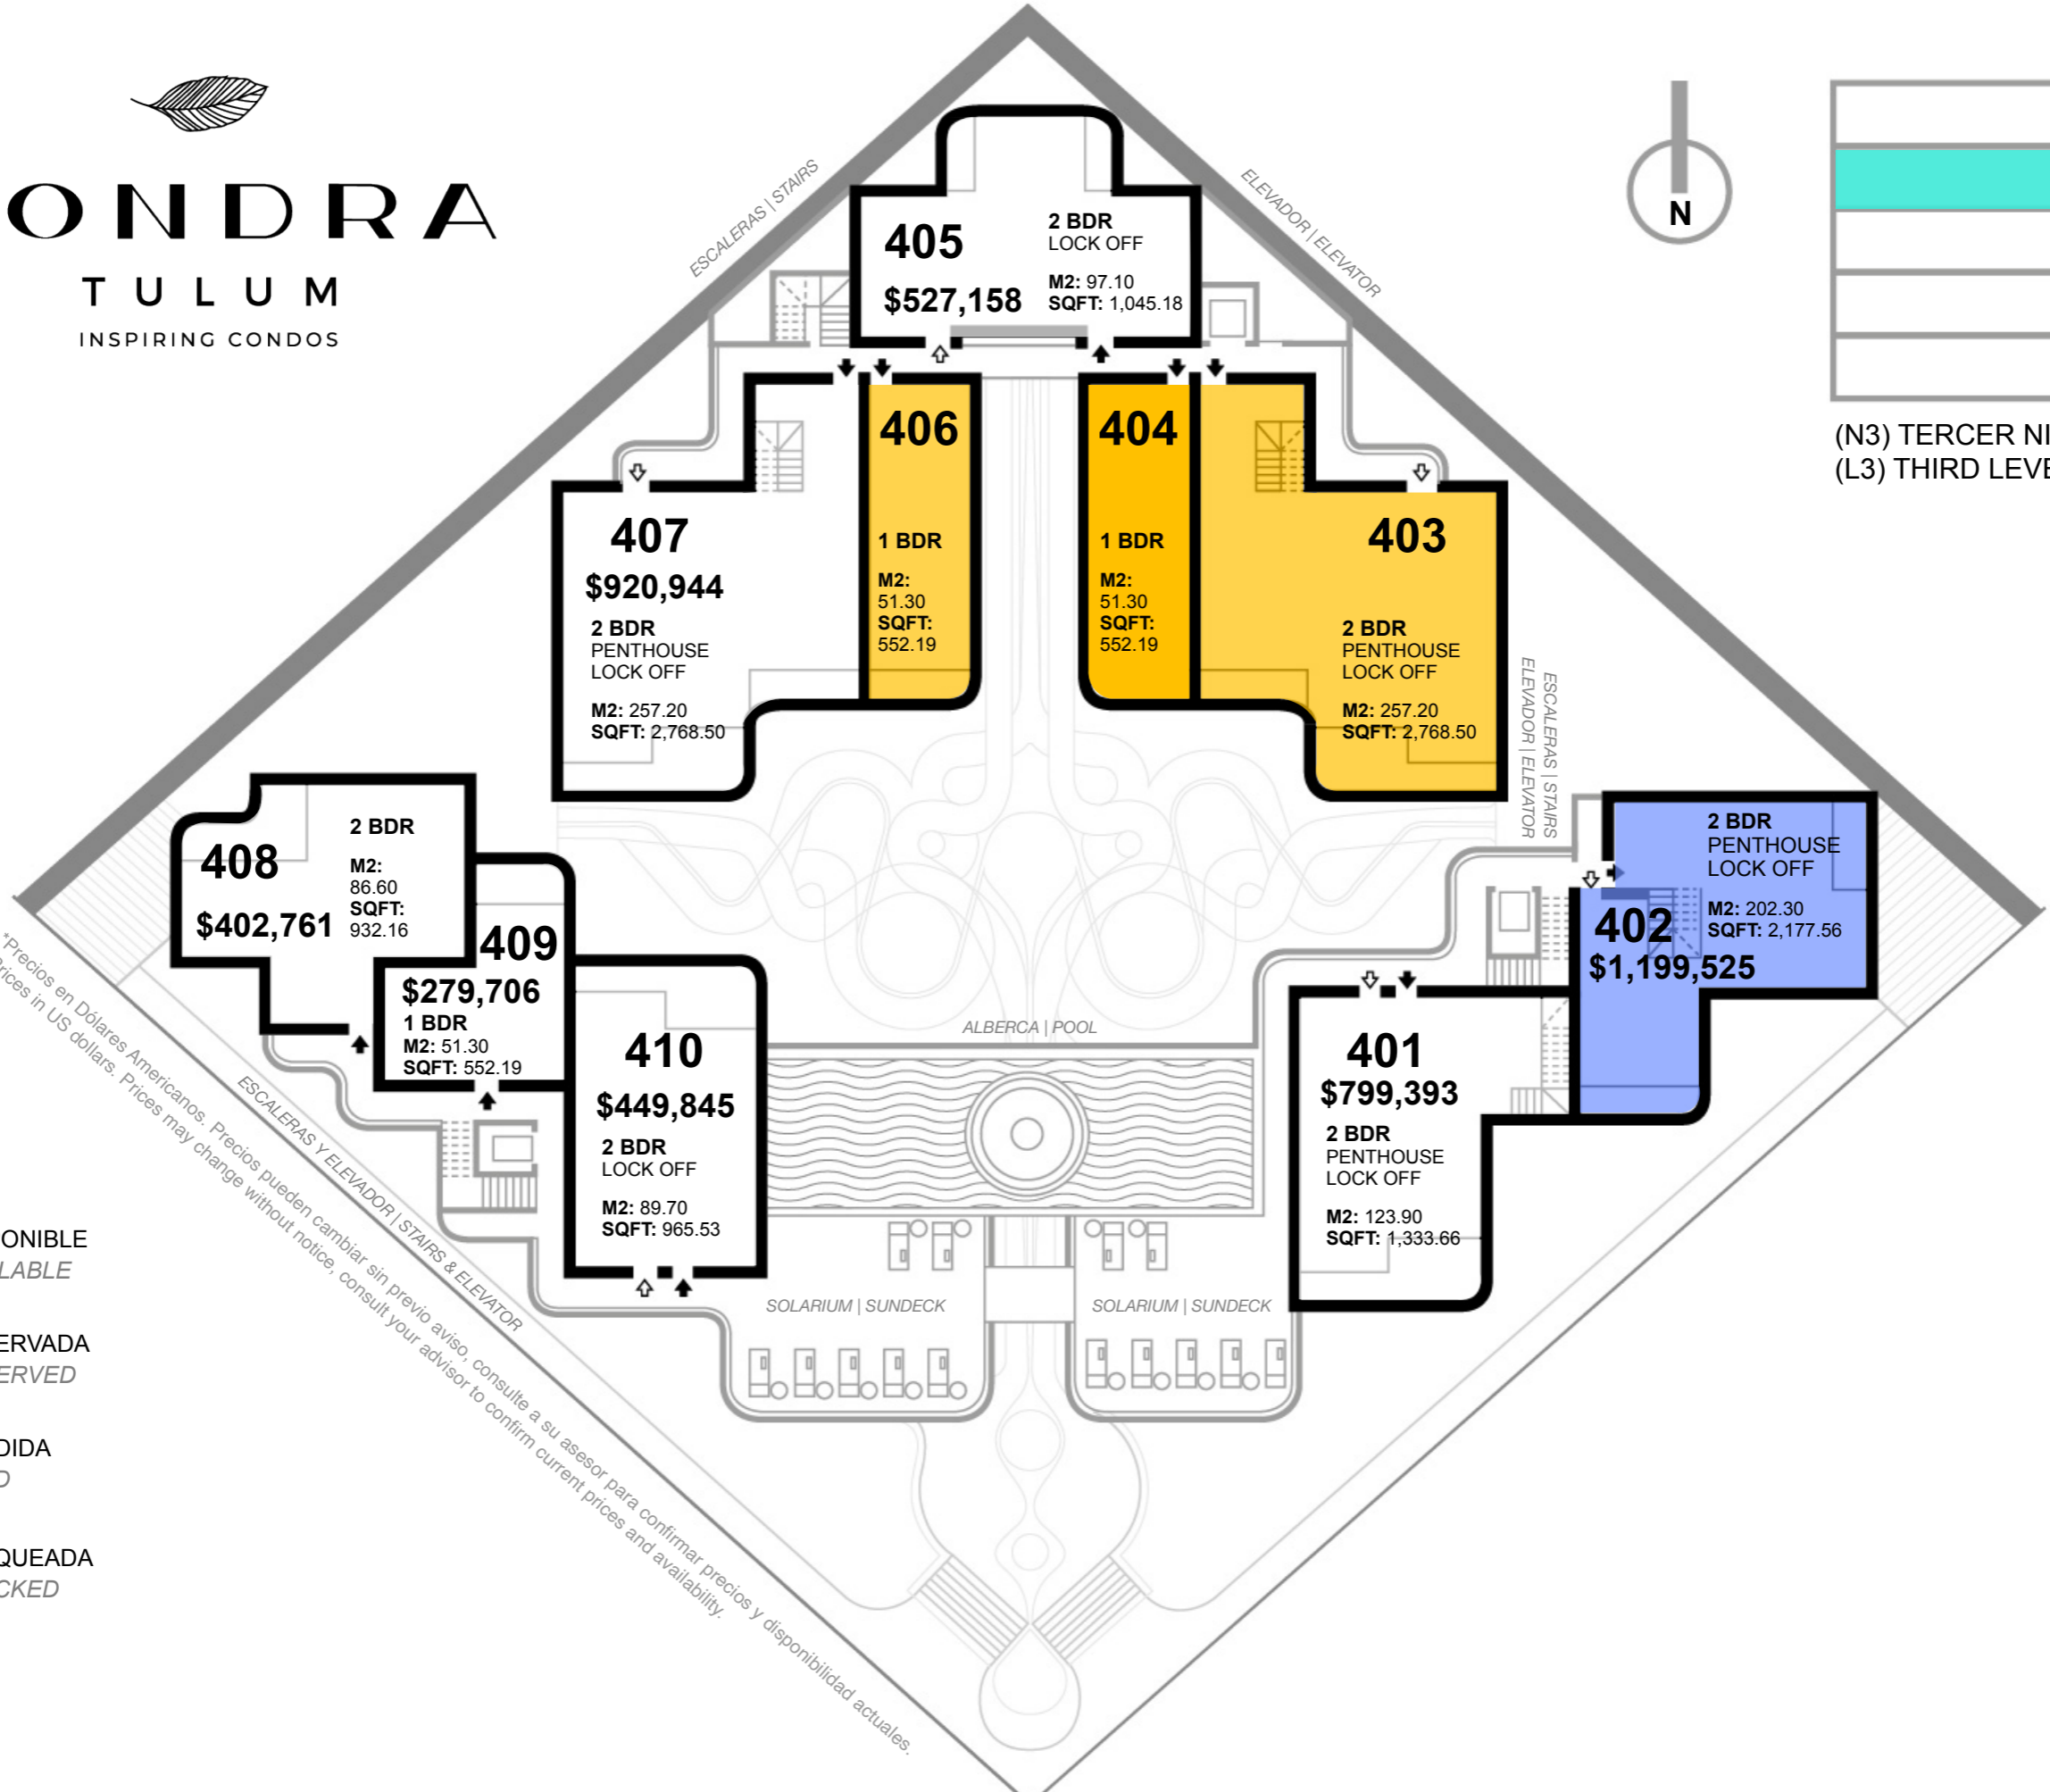

- DISPONIBLE
AVAILABLE
- RESERVADA
RESERVED
- VENDIDA
SOLD
- BLOQUEADA
BLOCKED

405
 2 BDR
 LOCK OFF
\$527,158
 M2: 97.10
 SQFT: 1,045.18

406
 1 BDR
 M2: 51.30
 SQFT: 552.19

404
 1 BDR
 M2: 51.30
 SQFT: 552.19