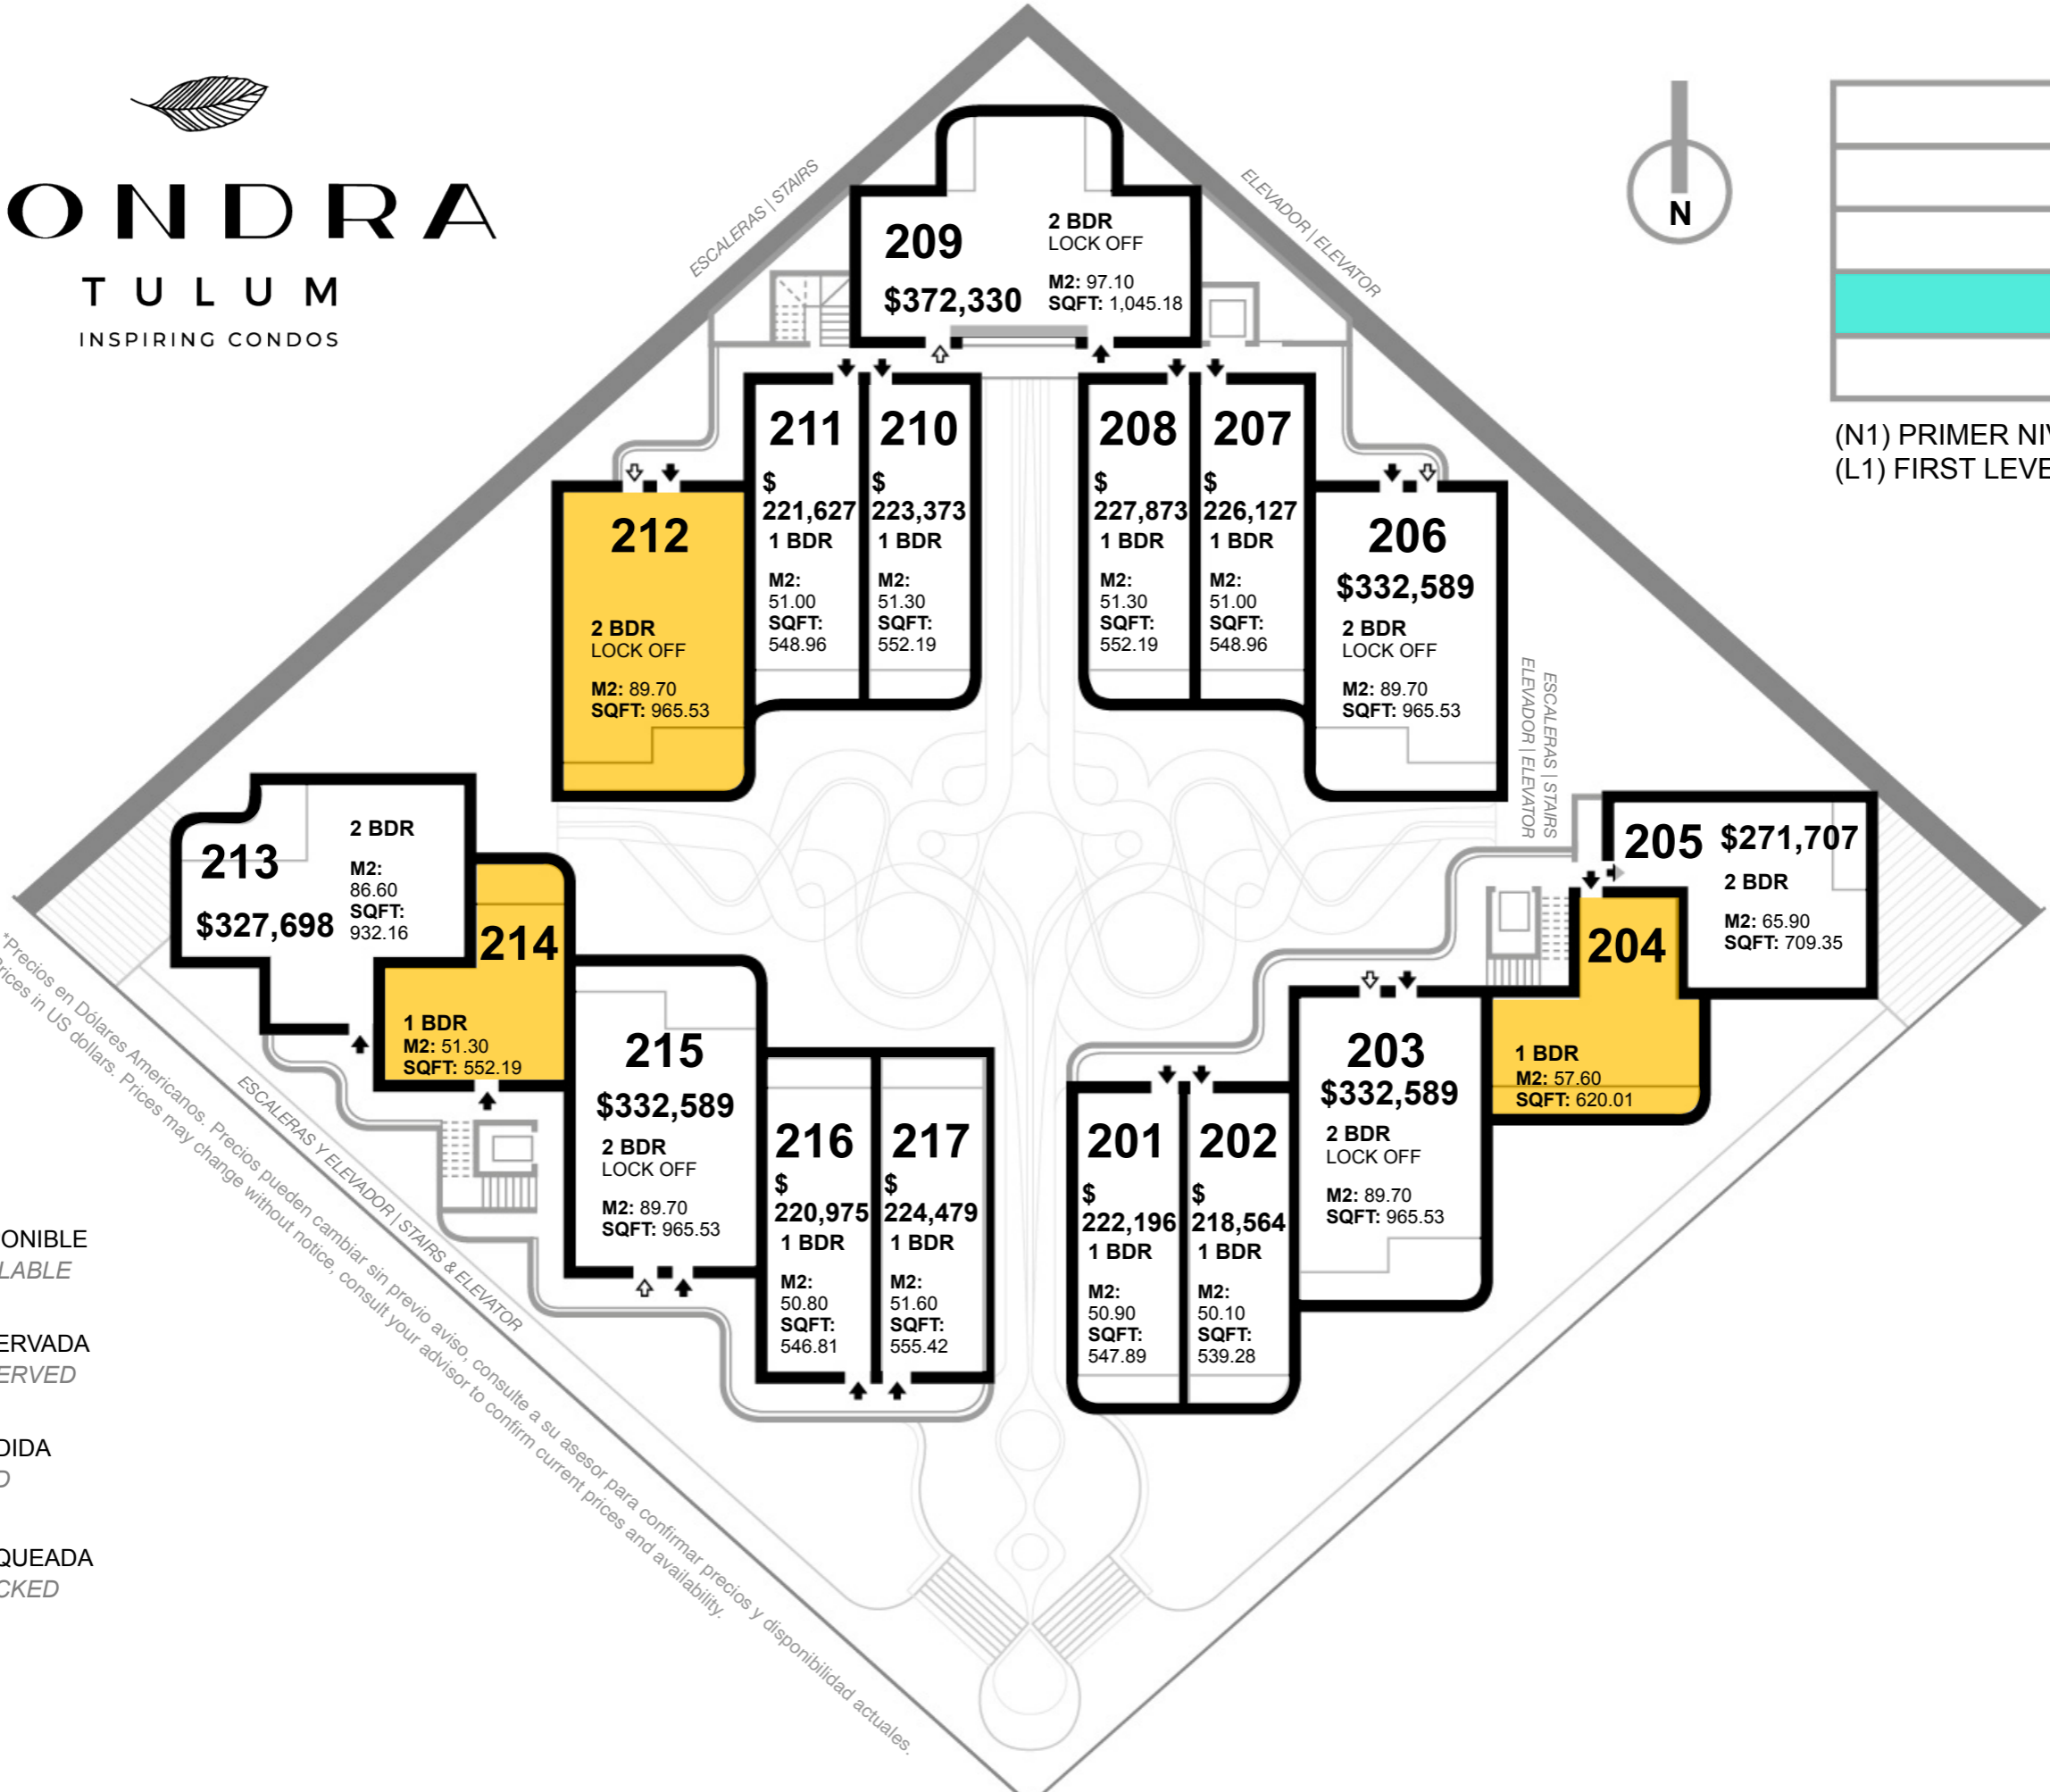

(N1) PRIMER NIVEL
(L1) FIRST LEVEL

*Precios en Dólares Americanos. Precios pueden cambiar sin previo aviso, consulte a su asesor para confirmar precios y disponibilidad actuales.
*Prices in US dollars. Prices may change without notice, consult your advisor to confirm current prices and availability.

- DISPONIBLE
  AVAILABLE
- RESERVADA
  RESERVED
- VENDIDA
  SOLD
- BLOQUEADA
  BLOCKED