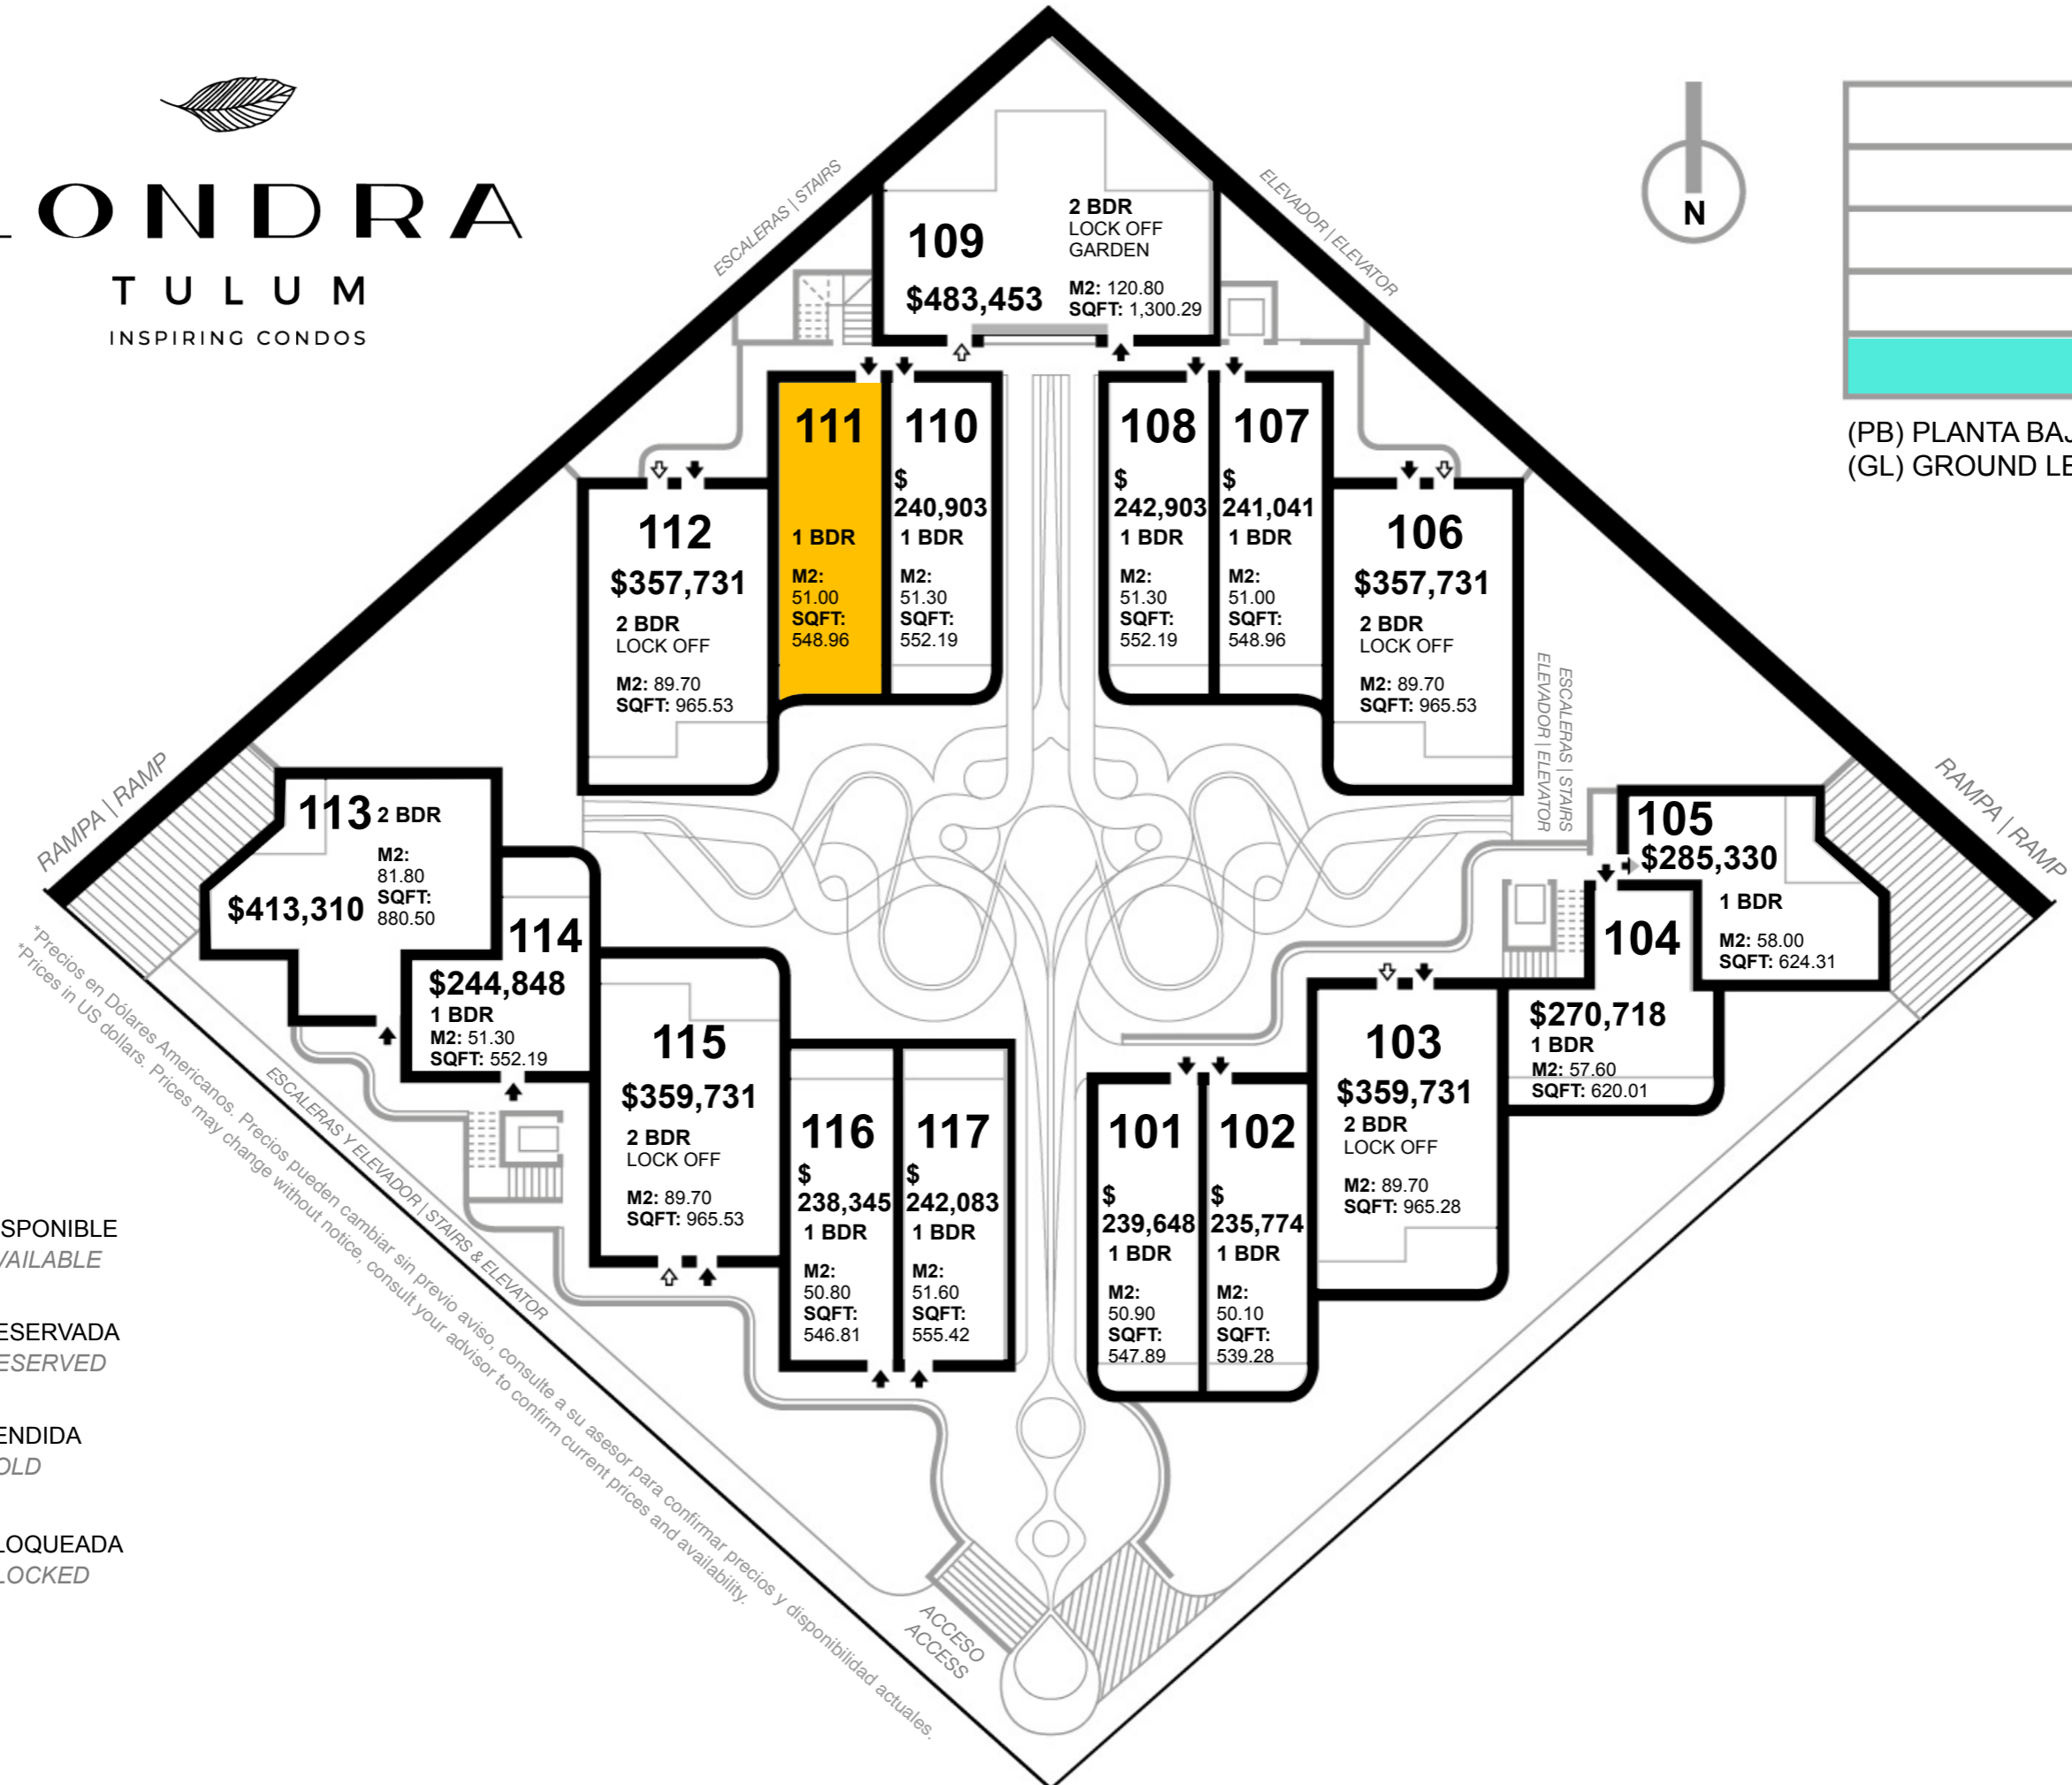

*Precios en Dólares Americanos. Precios pueden cambiar sin previo aviso, consulte a su asesor para confirmar precios y disponibilidad actuales.
*Prices in US dollars. Prices may change without notice, consult your advisor to confirm current prices and availability.

- DISPONIBLE
  AVAILABLE
- RESERVADA
  RESERVED
- VENDIDA
  SOLD
- BLOQUEADA
  BLOCKED