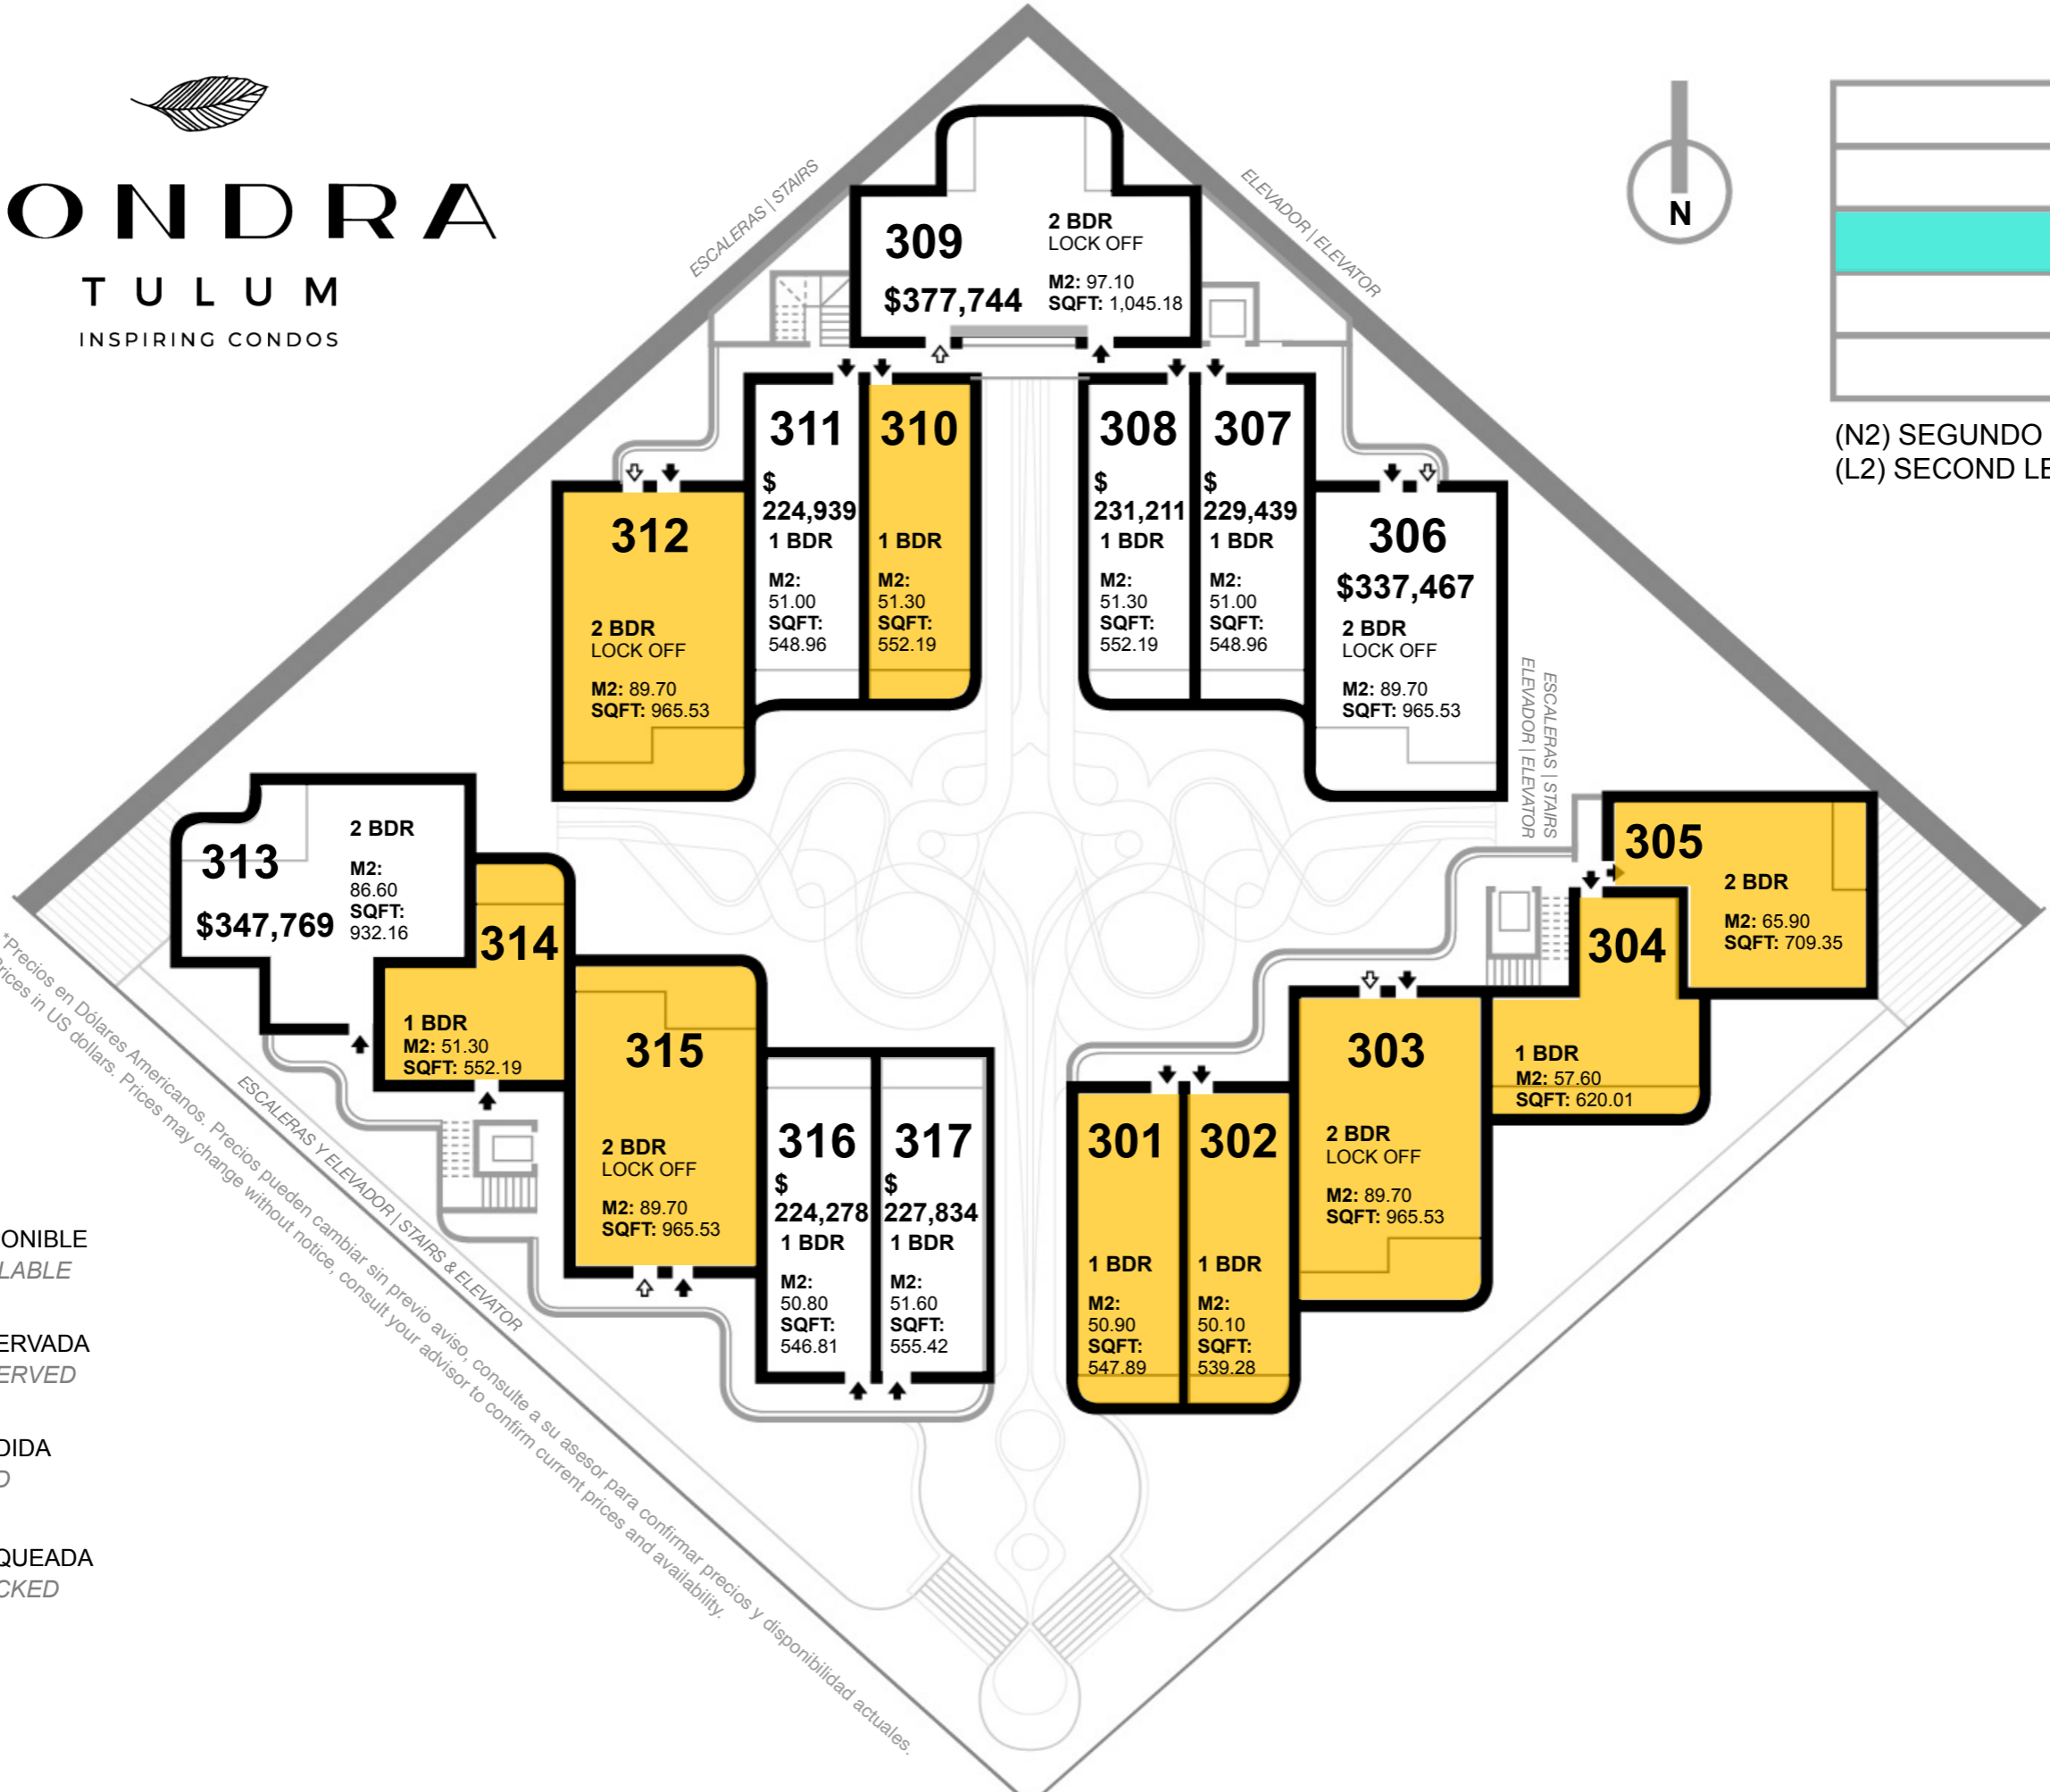

(N2) SEGUNDO NIVEL
(L2) SECOND LEVEL

*Precios en Dólares Americanos. Precios pueden cambiar sin previo aviso, consulte a su asesor para confirmar precios y disponibilidad actuales.
*Prices in US dollars. Prices may change without notice, consult your advisor to confirm current prices and availability.

- DISPONIBLE
  AVAILABLE
- RESERVADA
  RESERVED
- VENDIDA
  SOLD
- BLOQUEADA
  BLOCKED