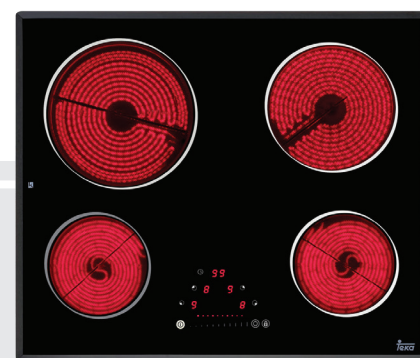

CORAL
Bahía
BY NOVAL PROPERTIES

TERMINACIONES

ENCIMERA DE
GRANITO

ITALIAN KITCHEN,
COLOR LAMINATED
PALOMINIO BIANCO/
ROVERE DESERTO, GOLA
HANDLE SCAVATA BRIL

ELECTRIC OVEN

ELECTRIC
VITROCERAMIC

OVEN HOOD DBB

SINK

FLOOR COVERING
ASCOT WHITE

HG MONOCOMAND

BAÑO
PRINCIPAL

BAÑO
SECUNDARIO

HANSGROHE
MONOCOMAND
LAVABO

HANSGROHE
MONOCOMAND
LAVABO

DURAVIT DURASTYLE
BIDE