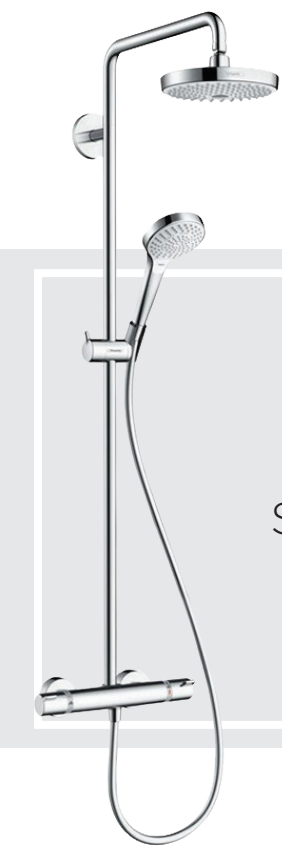

CORAL
Bahía
BY NOVAL PROPERTIES

TERMINACIONES

ENCIMERA DE
GRANITO

ITALIAN KITCHEN,
COLOR LAMINATED
PALOMINIO BIANCO/
ROVERE DESERTO, GOLA
HANDLE SCAVATA BRIL

ELECTRIC OVEN

ELECTRIC
VITROCERAMIC

OVEN HOOD DBB

SINK

FLOOR COVERING
ASCOT WHITE

HG MONOCOMAND

BAÑO
PRINCIPAL

BAÑO
SECUNDARIO

HANSGROHE
MONOCOMAND
LAVABO

HANSGROHE
MONOCOMAND
LAVABO

DURAVIT DURASTYLE
BIDE

DURAVIT DURASTYLE
TOILET

HANSGROHE
SHOWERPIPE

HG
SHOWERPIPE