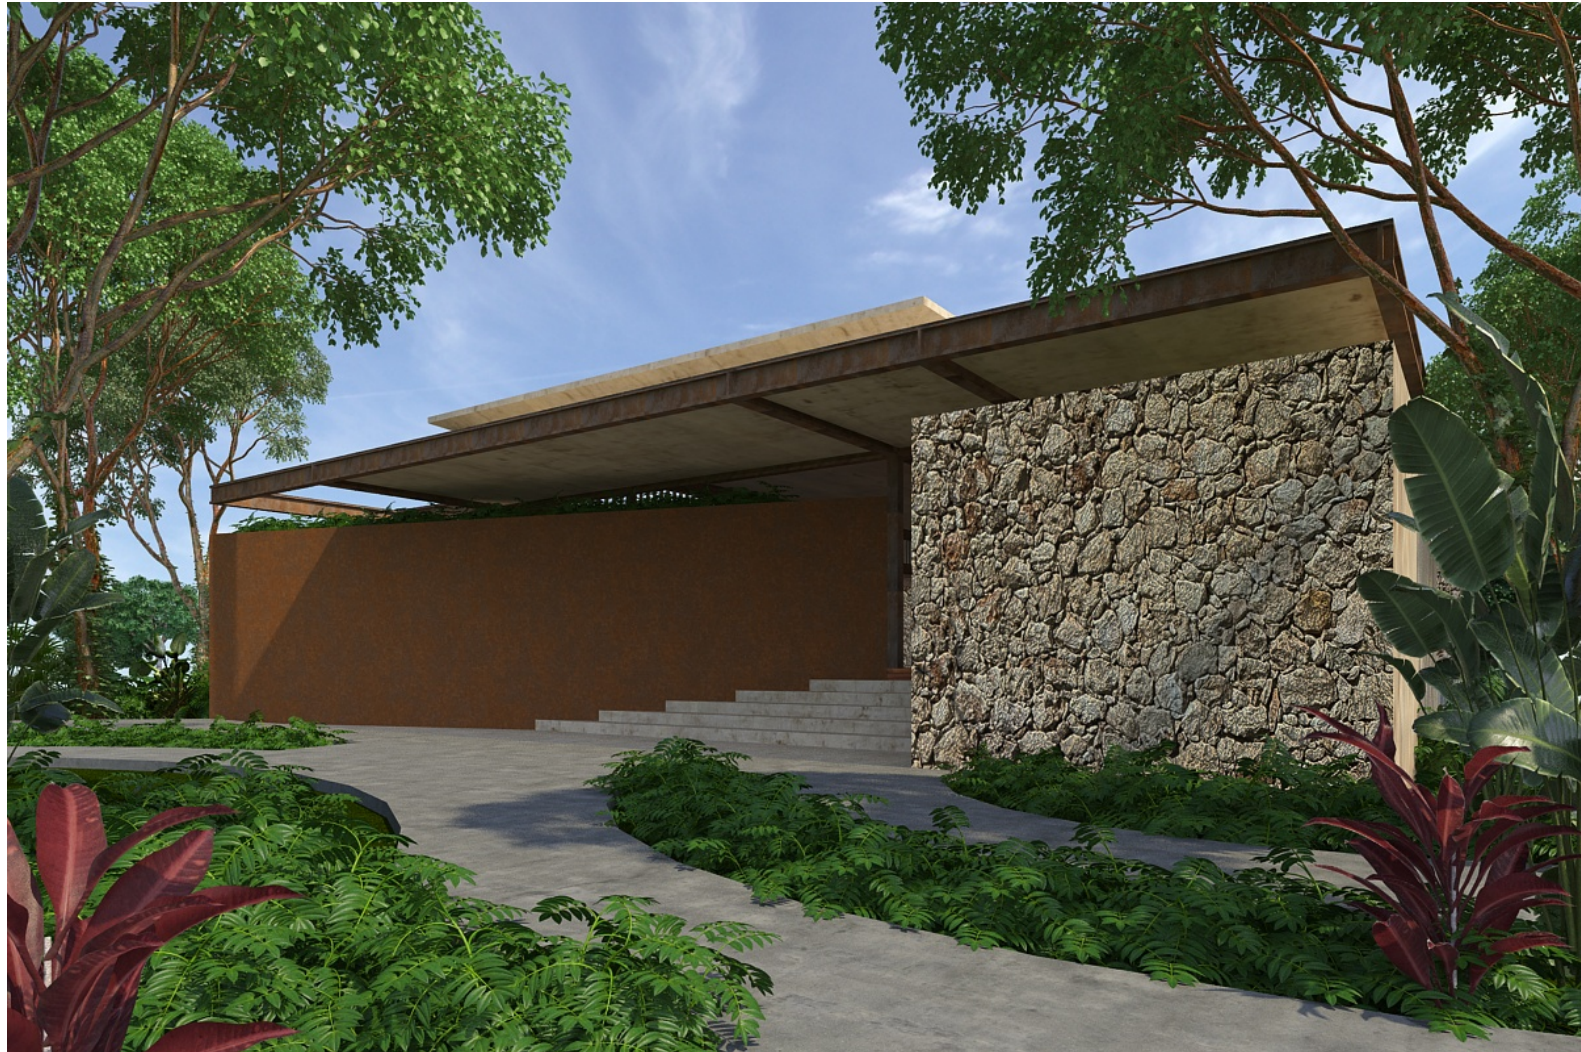

GAETA

CASA CLUB
RENDERS