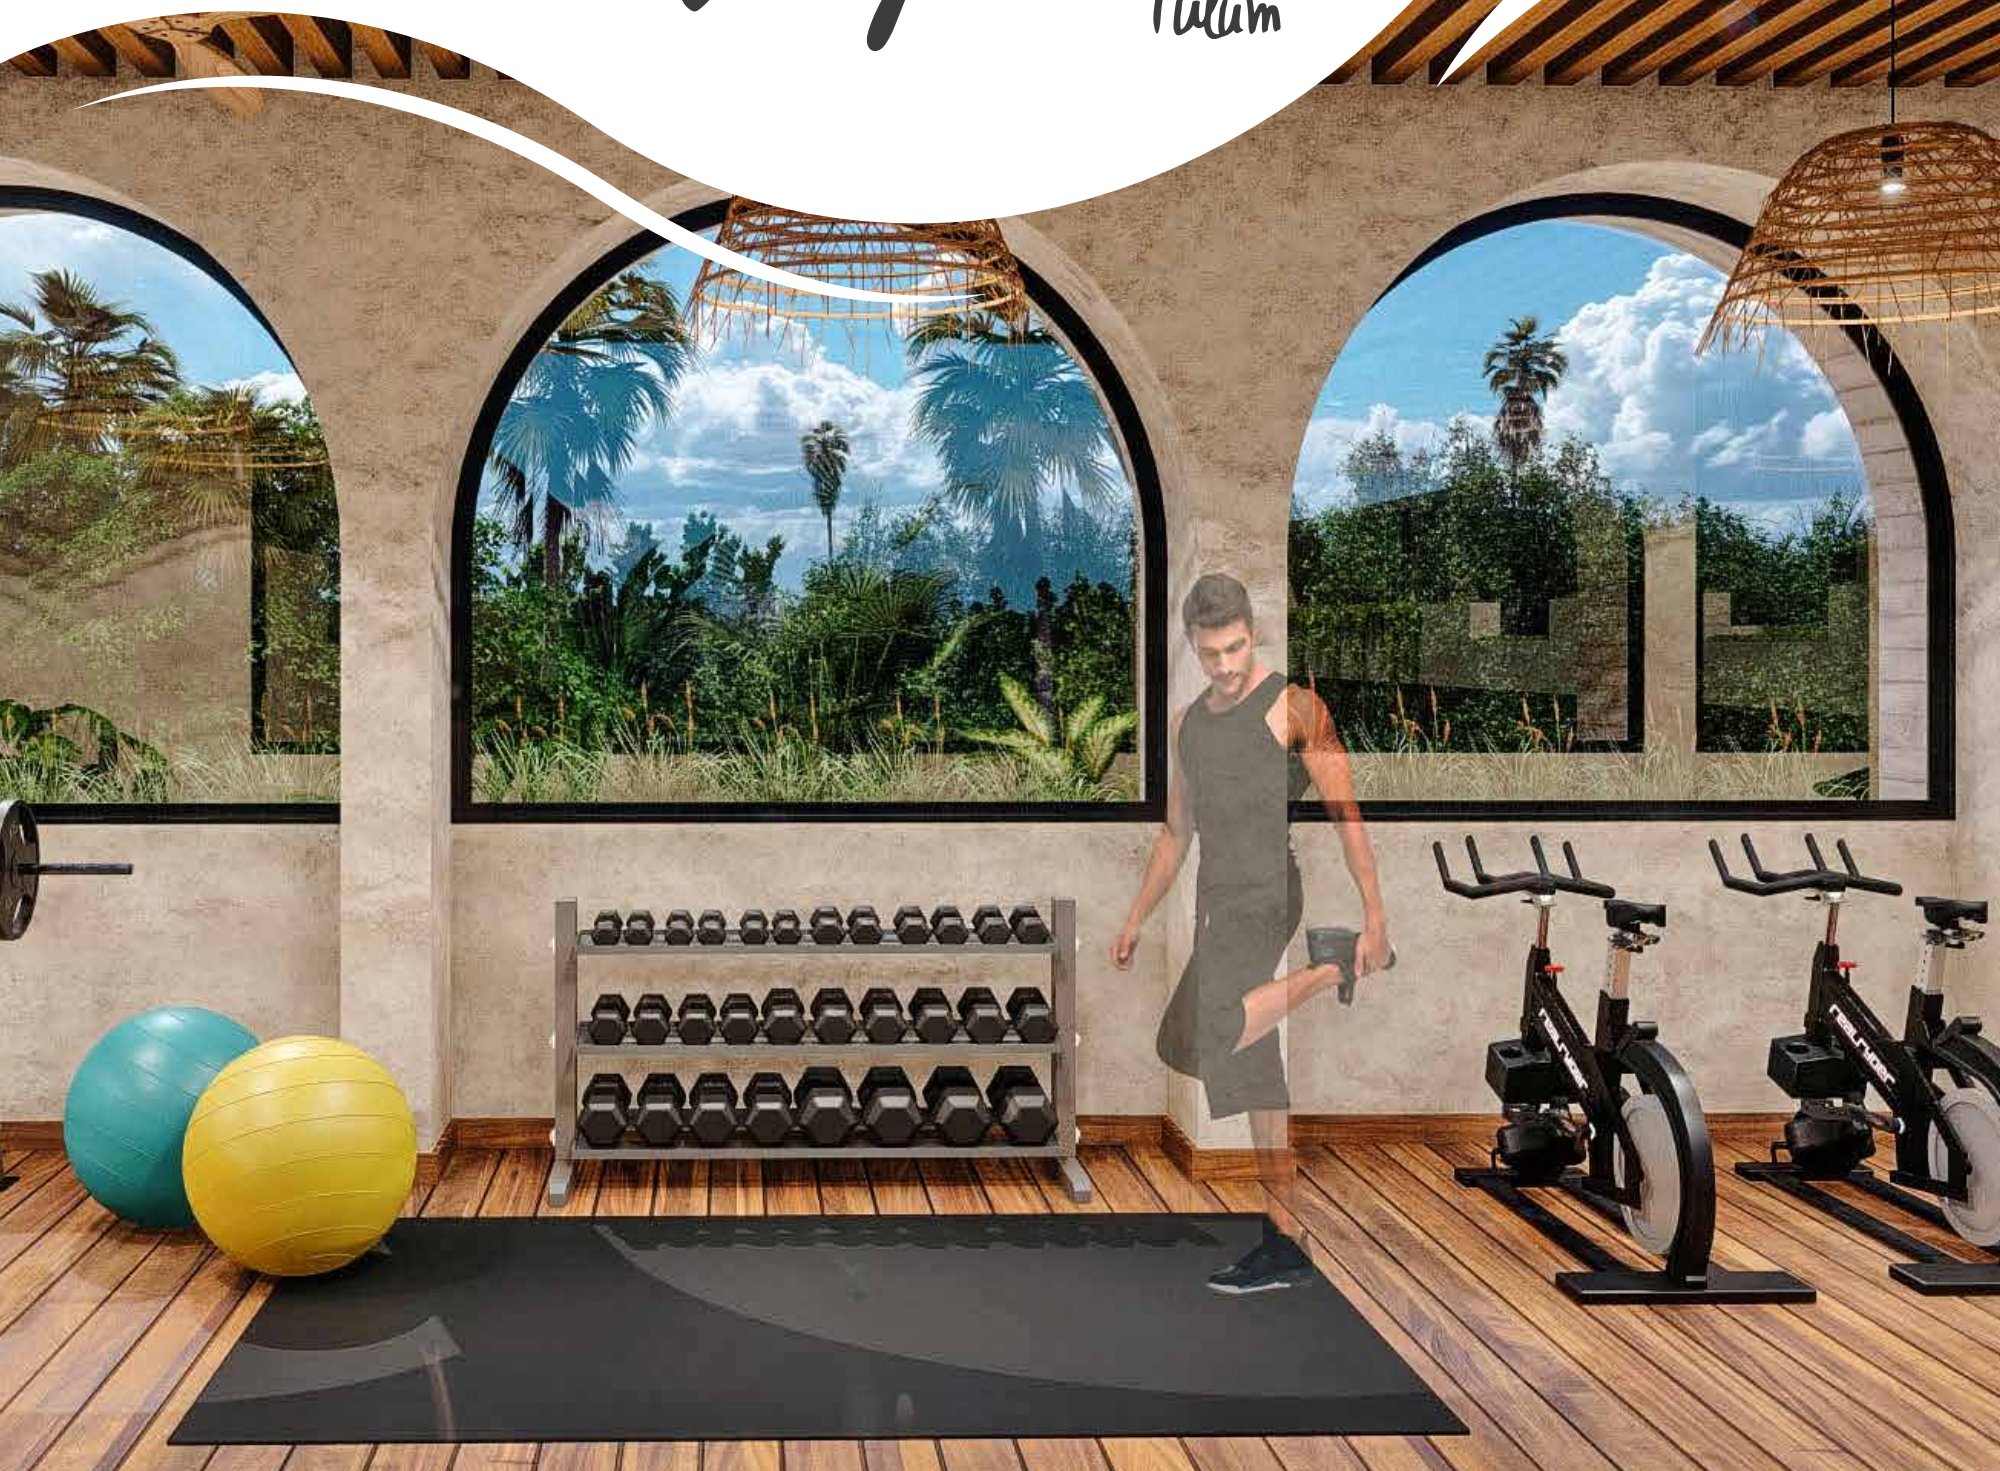

deja-vu
Tulum