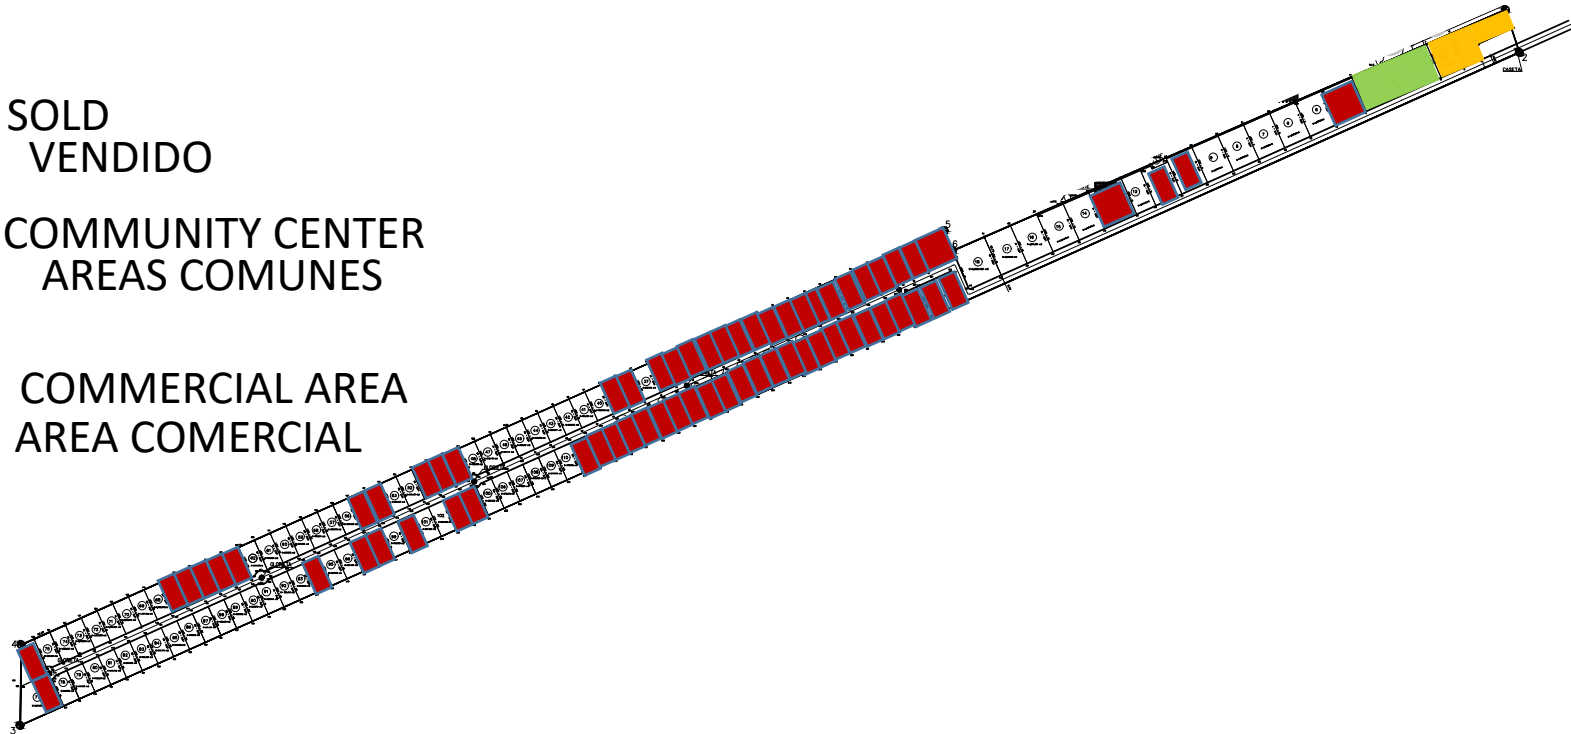

# GREEN DREAM

-  SOLD  
VENDIDO
-  COMMUNITY CENTER  
AREAS COMUNES
-  COMMERCIAL AREA  
AREA COMERCIAL

Y=2,238,500