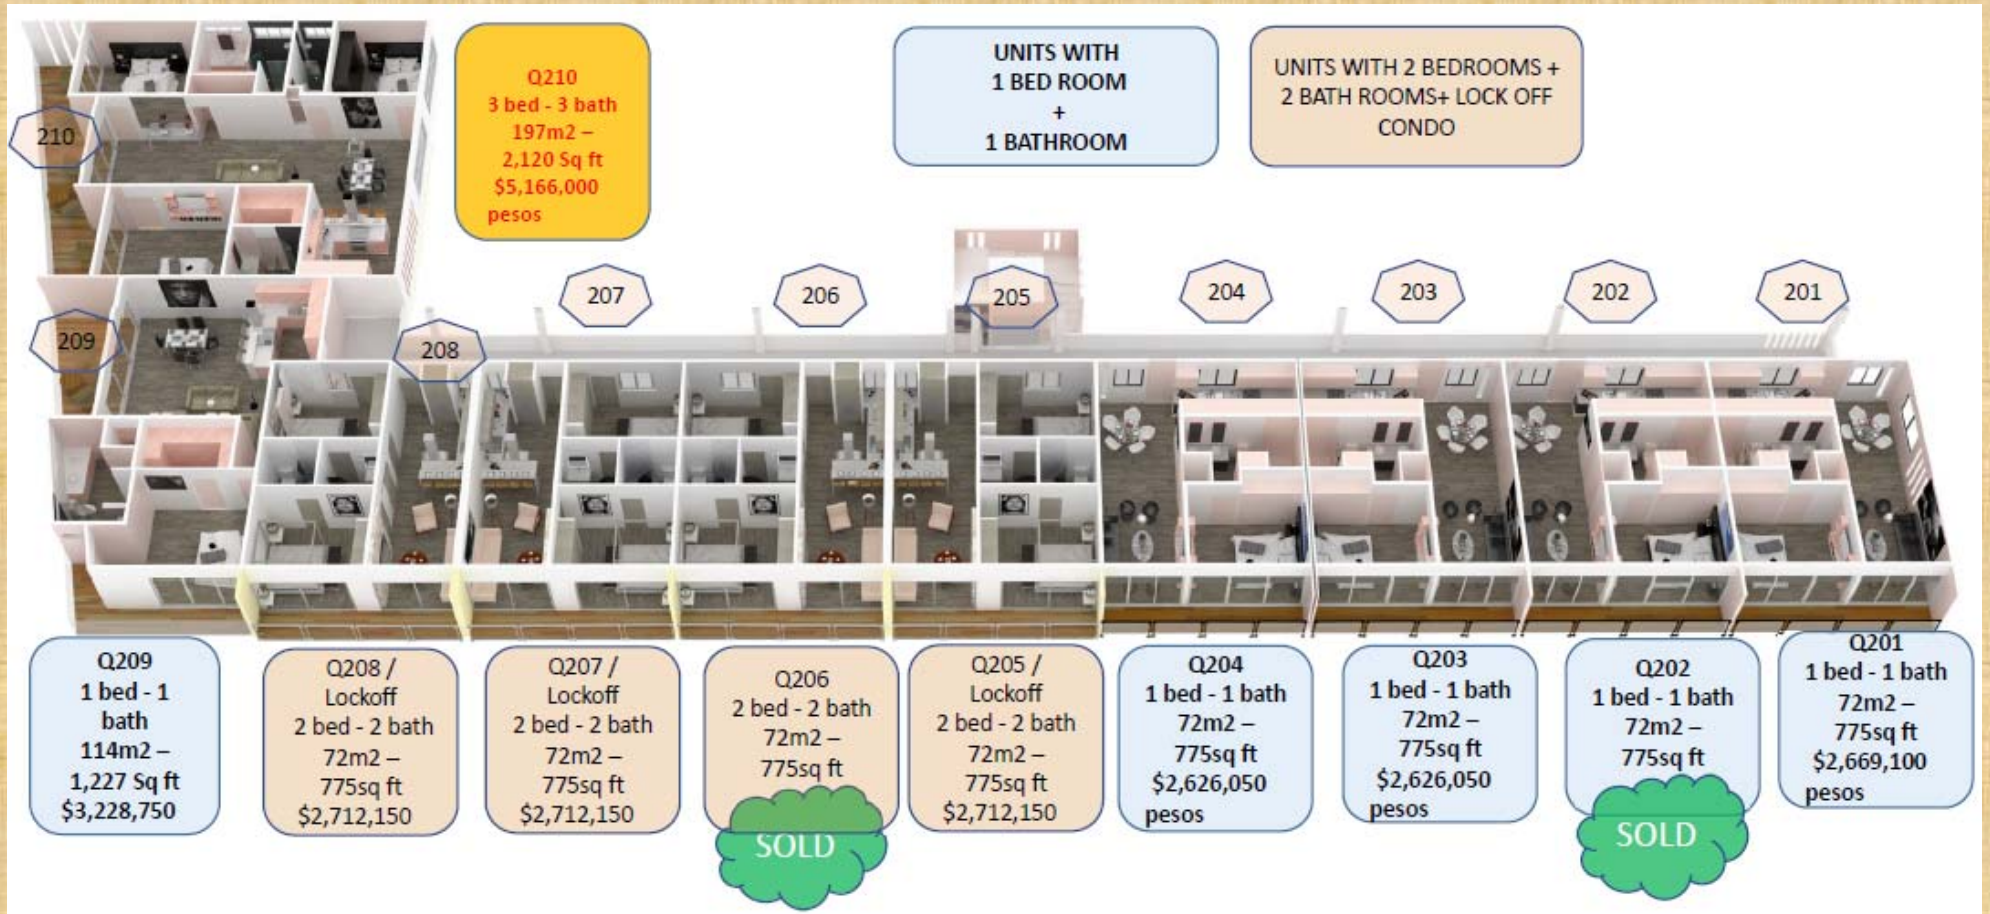

**Departamento
1 recámara**

2 BEDROOMS
2 BATHROOMS
LOCK-OFF

Departamento Penth House
Dos Niveles Tipo Lock-Off (144.00 m²)

▶ PLANTA BAJA

***modelos idem o similares a departamento muestra

▶ PLANTA ALTA

Departamento
130 m²

Ground floor / Planta baja

2nd level / 1er nivel

Q210
3 bed - 3 bath
197m² -
2,120 Sq ft
\$5,166,000
pesos

UNITS WITH
1 BED ROOM
+
1 BATHROOM

UNITS WITH 2 BEDROOMS +
2 BATH ROOMS+ LOCK OFF
CONDO

SOLD

SOLD

3rd level / 2do nivel