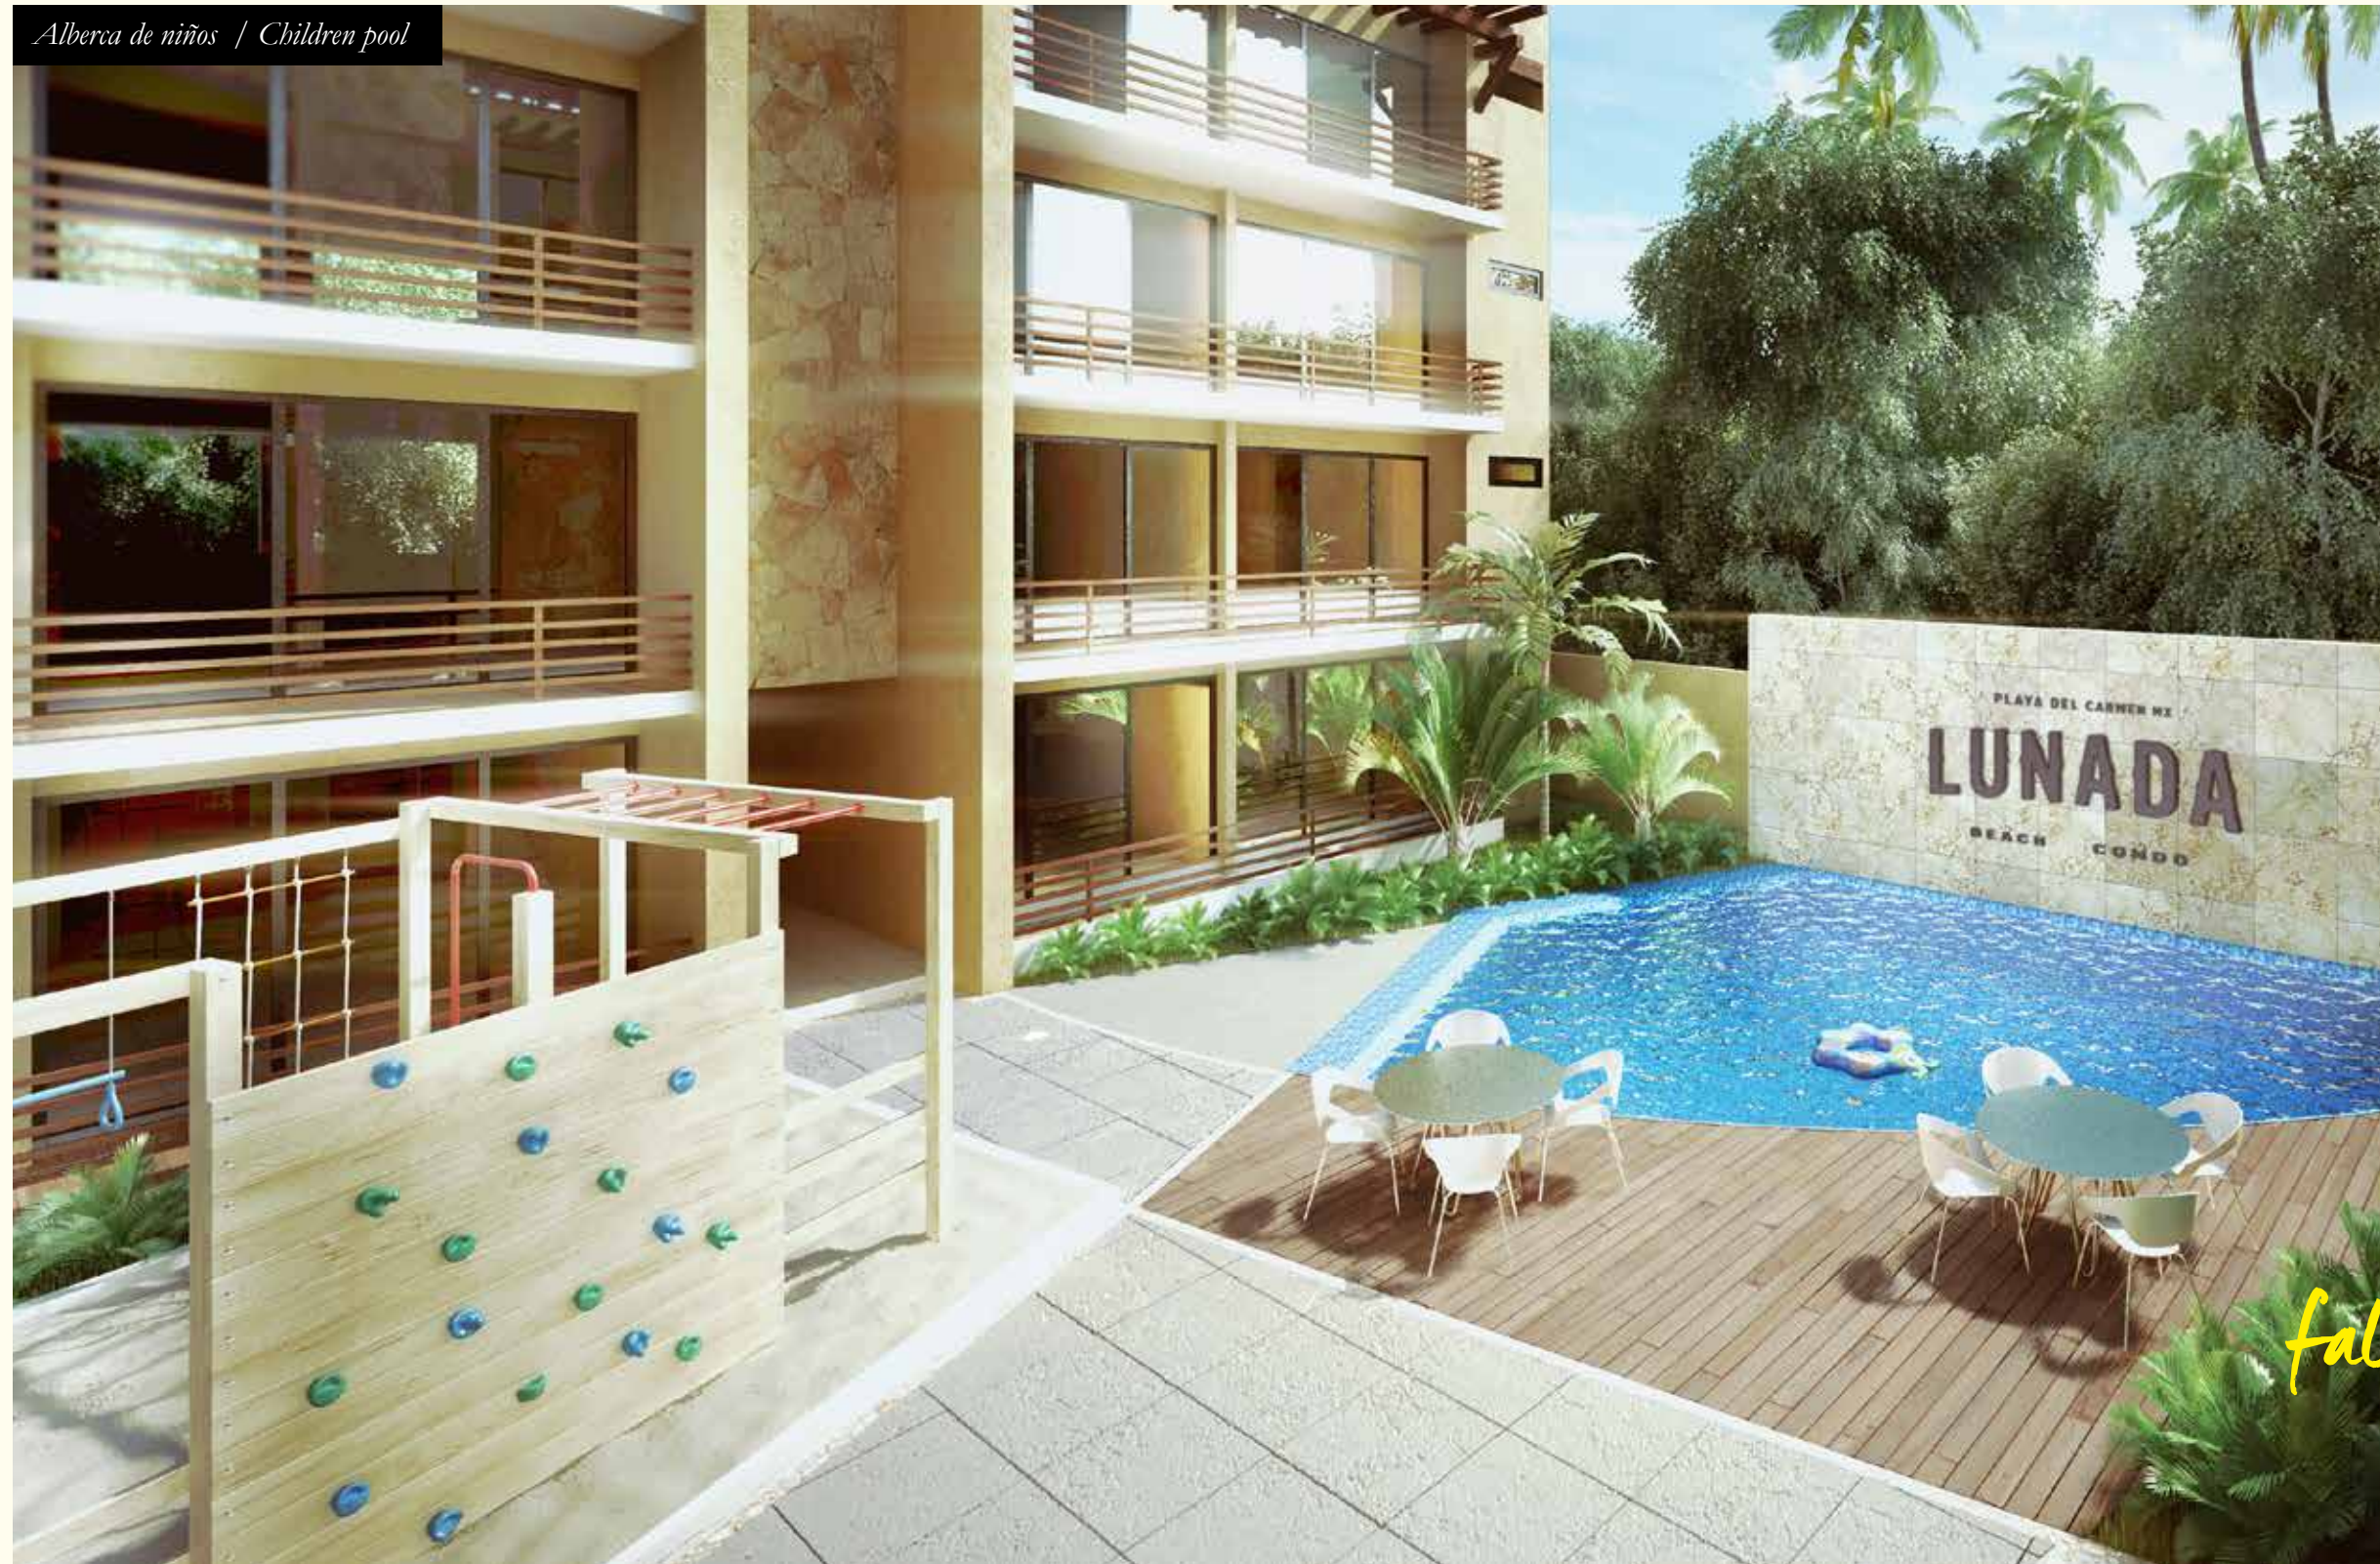

Alberca de niños / Children pool

fall in love