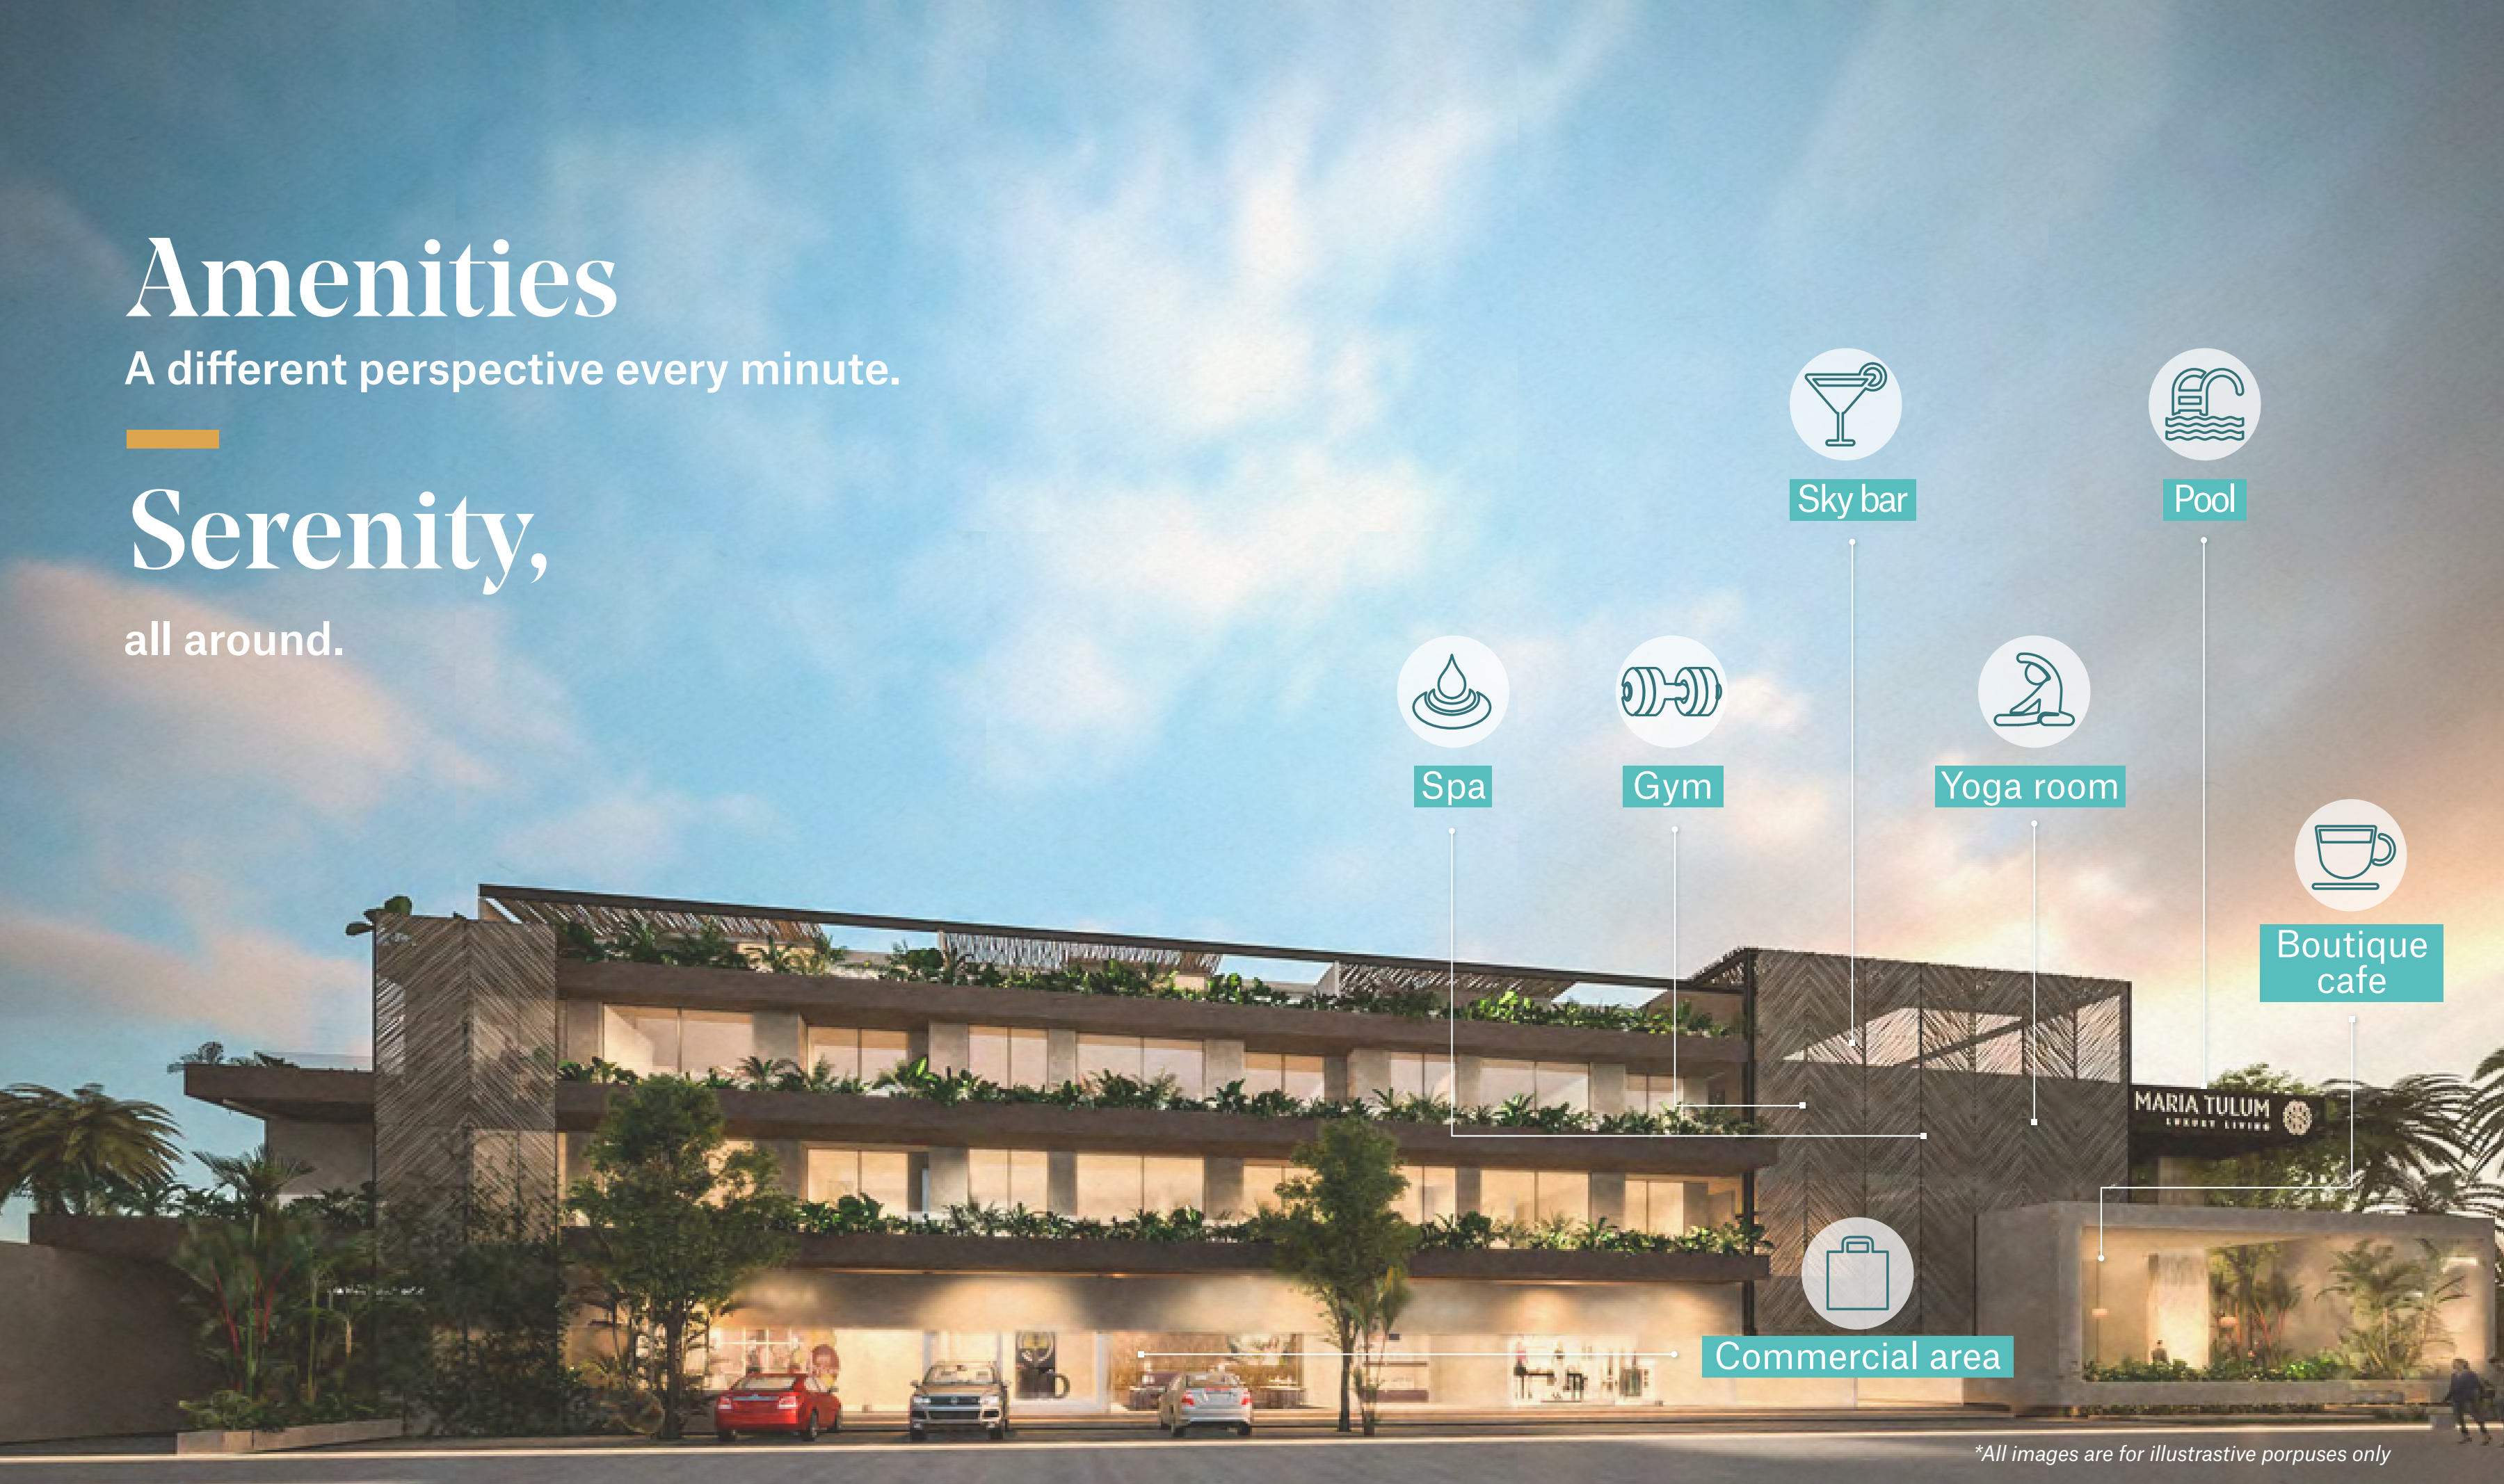

# Exclusivity

Concept with **69 condos**  
divided in 3 levels.

With a unique **commercial area** and  
access to **Paseo de los Muralistas**

*\*All images are for illustrative purposes only*

# Amenities

A different perspective every minute.

## Serenity,

all around.

Spa

Gym

Yoga room

Sky bar

Pool

Boutique  
cafe