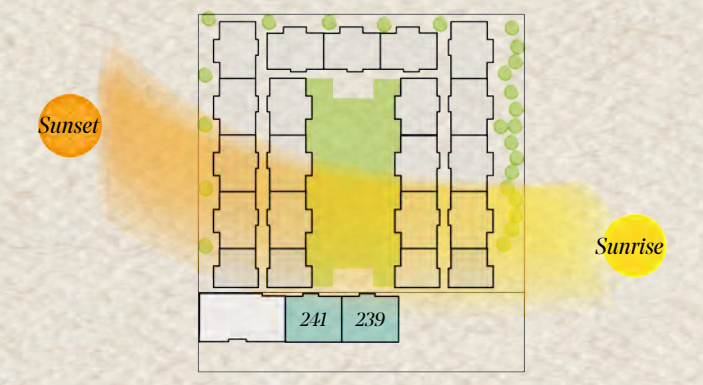

* All the designs are only a representation of the projects. The designs, measurements, finishes and other items could have small and non-substantial modification in case it is needed to adjust the final project.