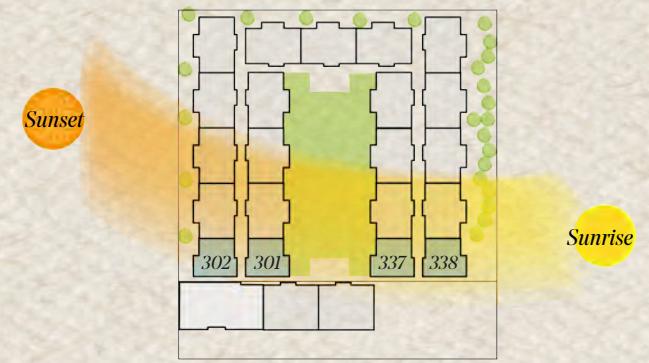

* All the designs are only a representation of the projects. The designs, measurements, finishes and other items could have small and non-substantial modification in case it is needed to adjust the final project.