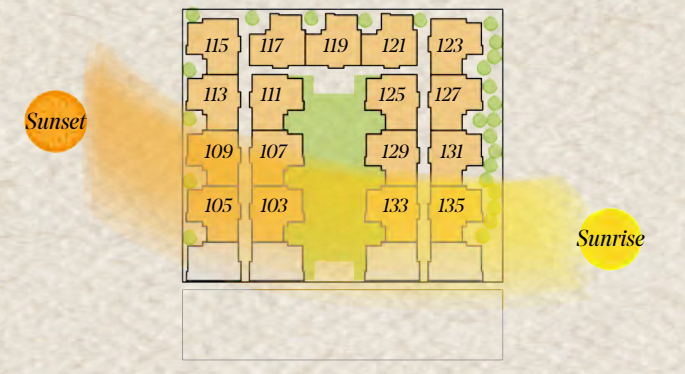

# B1

2 bedrooms  
+ versatile space  
*Garden Floor*

**Interior**  
942.27 sqft

**Exterior**  
233.36 sqft

**Total**  
1,175.63 sqft

\* All the designs are only a representation of the projects. The designs, measurements, finishes and other items could have small and non-substantial modification in case it is needed to adjust the final project.