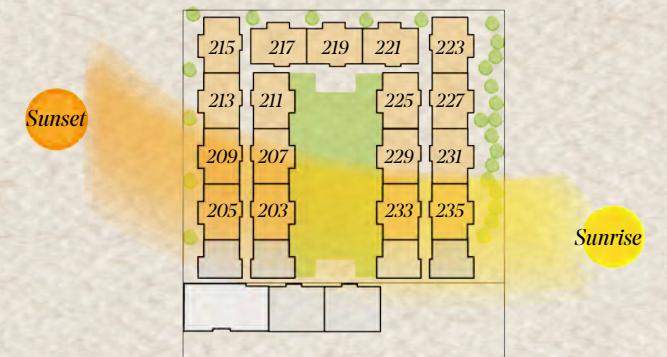

* All the designs are only a representation of the projects. The designs, measurements, finishes and other items could have small and non-substantial modification in case it is needed to adjust the final project.