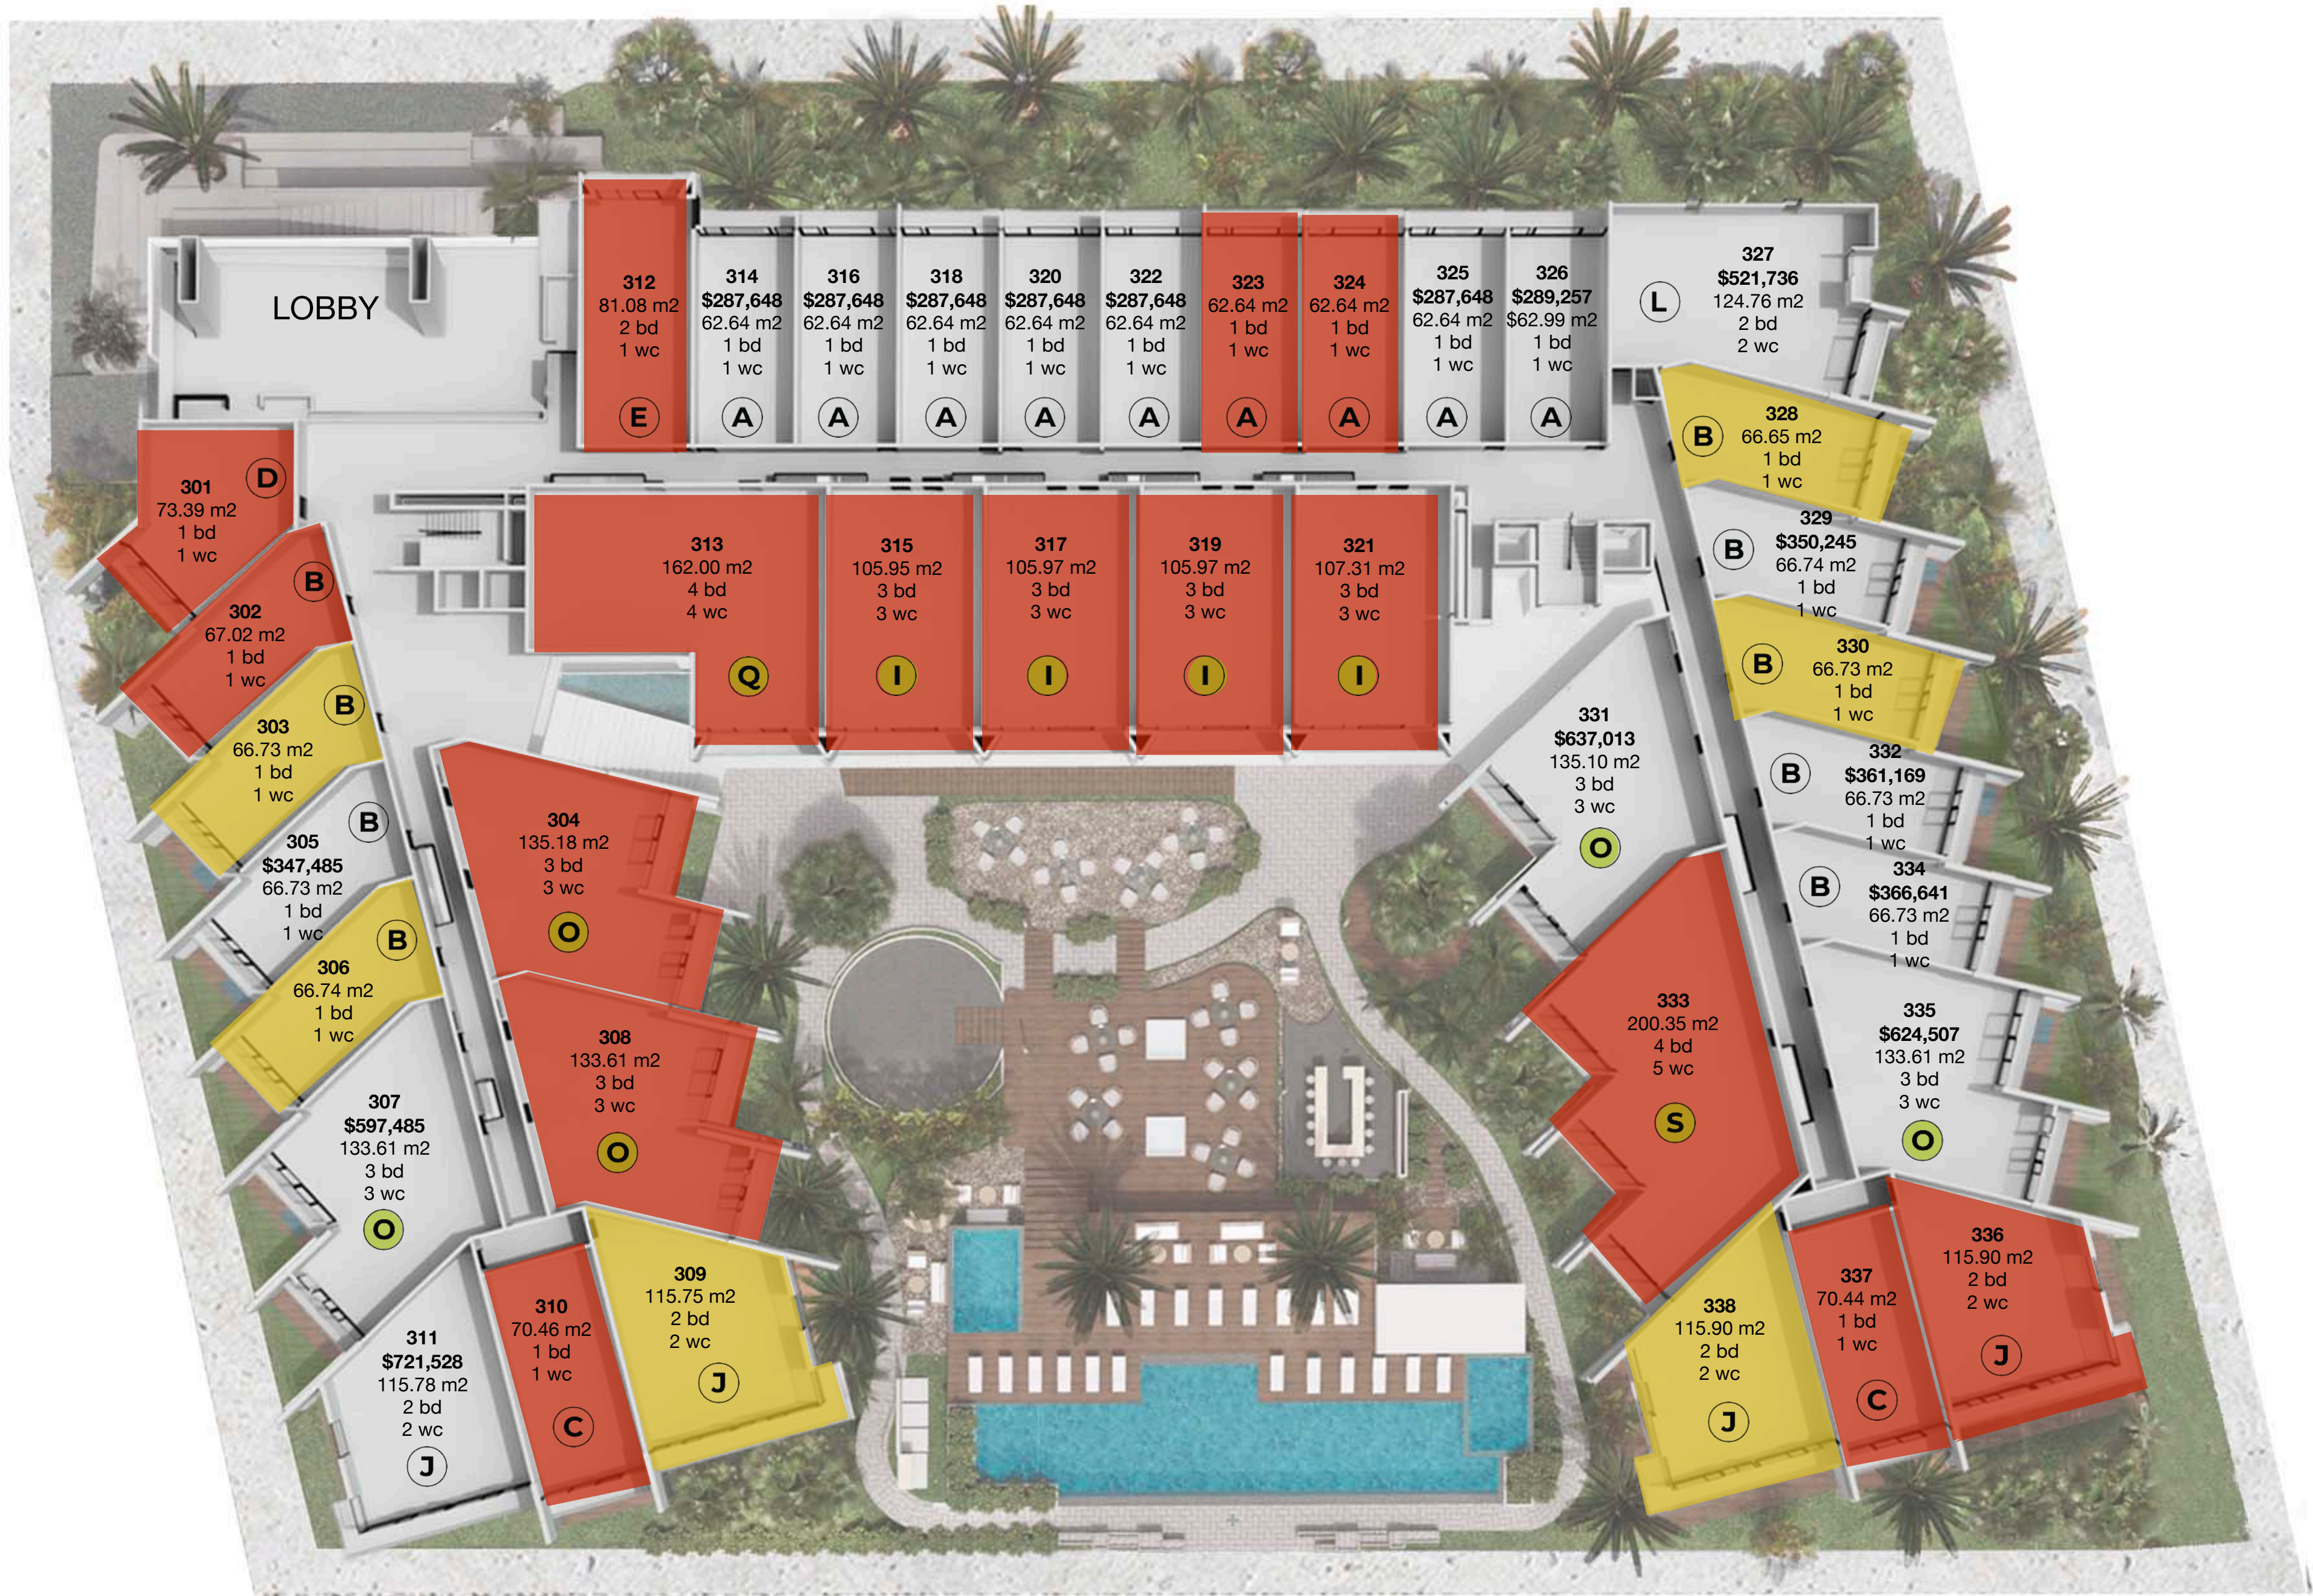

EMMA & *elissa*

BY
DREAM HOTEL GROUP

Playa del Carmen

AVAILABILITY
FLOOR PLANS

1L

FIRST LEVEL

A PROTOTYPE

A WITH LOCK OFF

● RESERVED

● SOLD

2L

SECOND LEVEL

- A PROTOTYPE
- A WITH LOCK OFF
- RESERVED
- SOLD

3L

THIRD LEVEL

- A PROTOTYPE
- A WITH LOCK OFF
- RESERVED
- SOLD

4L

FOURTH LEVEL

- A PROTOTYPE
- A WITH LOCK OFF
- RESERVED
- SOLD

5L

FIFTH LEVEL

- A** PROTOTYPE
- A** WITH LOCK OFF
- RESERVED
- SOLD

6L

SIXTH LEVEL

- A** PROTOTYPE
- A** WITH LOCK OFF
- RESERVED
- SOLD

RG

ROOF
GARDEN

EMMA & *elissa*

BY
DREAM HOTEL GROUP

Playa del Carmen