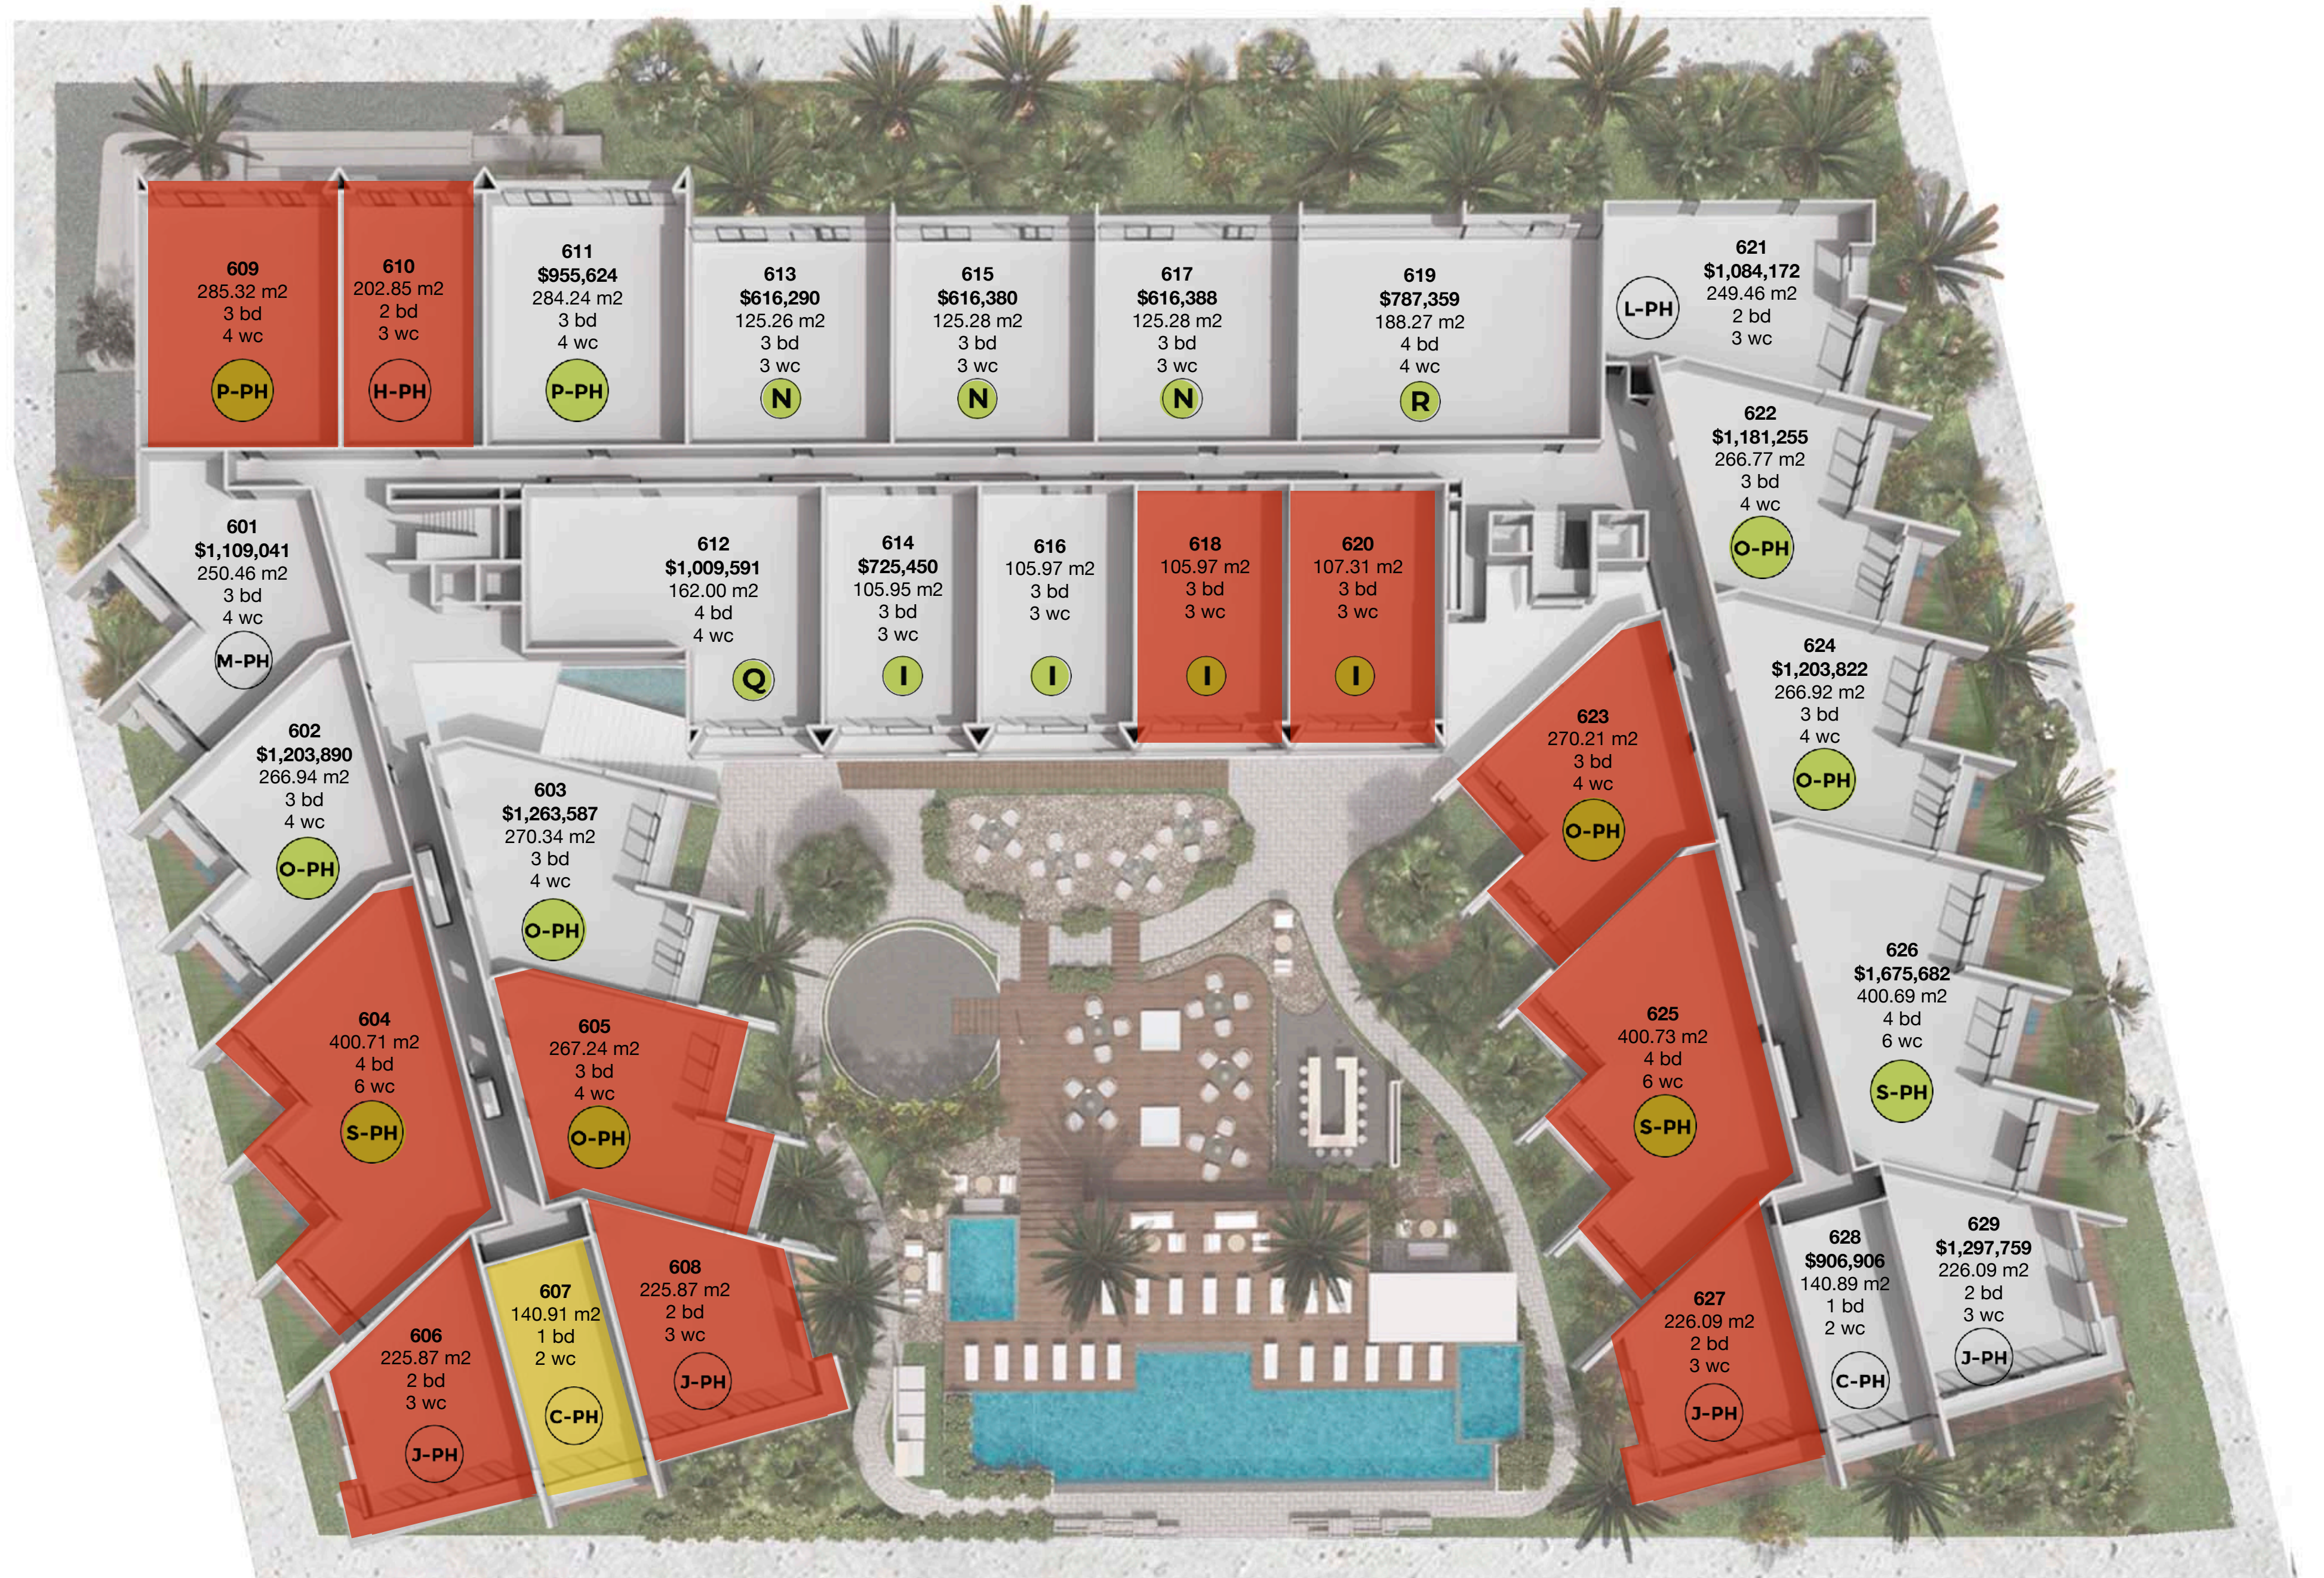

EMMA & *elissa*

BY
DREAM HOTEL GROUP

Playa del Carmen

AVAILABILITY
FLOOR PLANS

1L

FIRST LEVEL

A PROTOTYPE

A WITH LOCK OFF

4L

FOURTH LEVEL

- A PROTOTYPE
- A WITH LOCK OFF
- RESERVED
- SOLD

5L

FIFTH LEVEL

- A** PROTOTYPE
- A** WITH LOCK OFF
- RESERVED
- SOLD

6L

SIXTH LEVEL

- A** PROTOTYPE
- A** WITH LOCK OFF
- RESERVED
- SOLD

RG

ROOF
GARDEN

EMMA & *elissa*

BY
DREAM HOTEL GROUP

Playa del Carmen